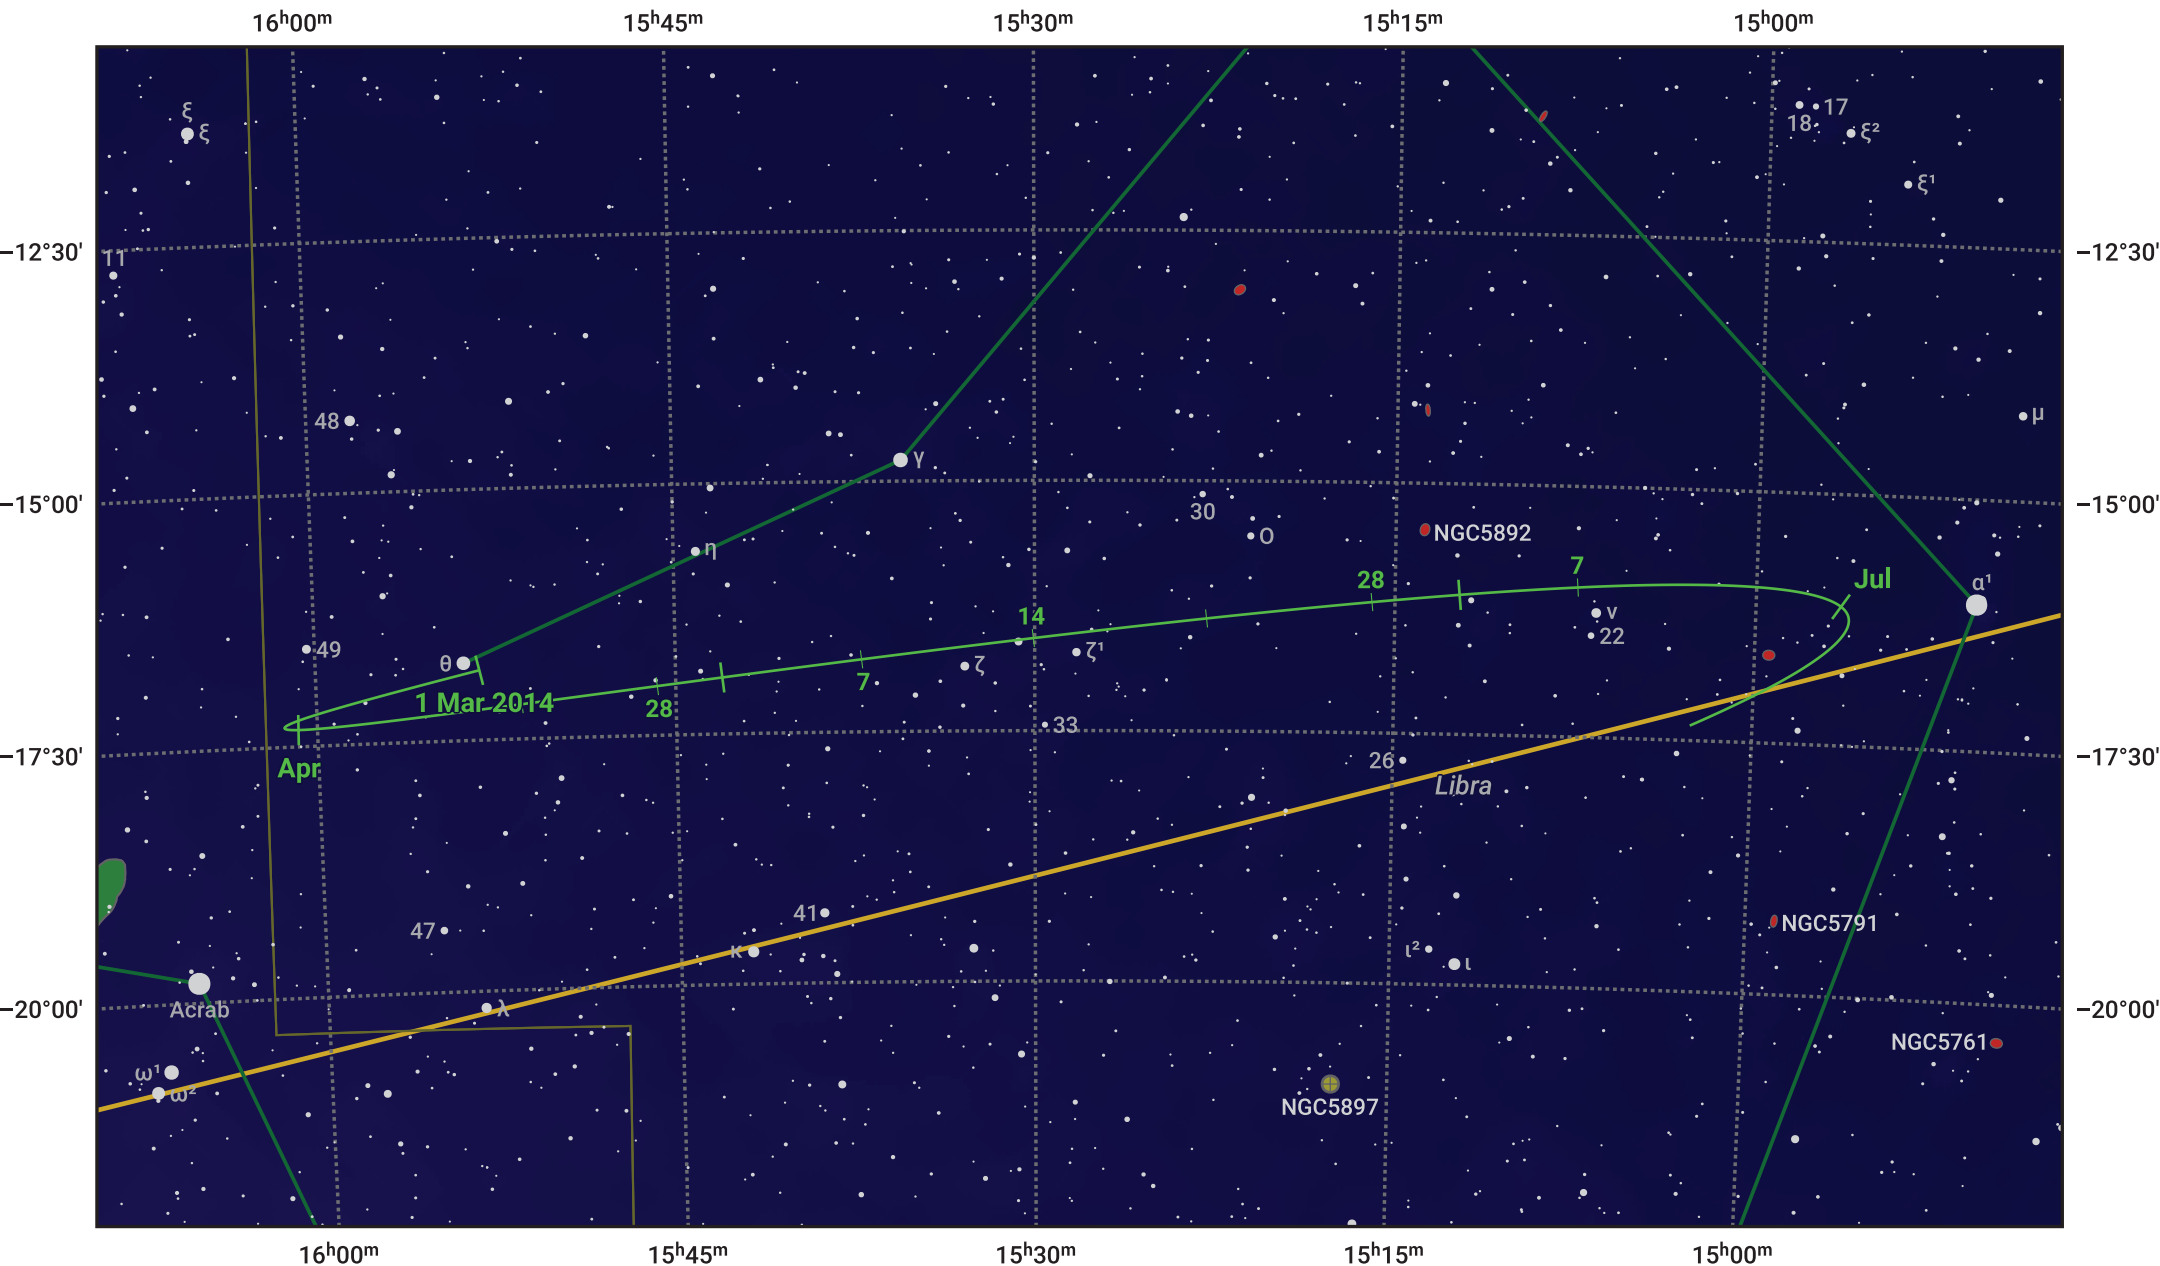

The path of Asteroid 9 Metis around opposition on 15 May 2014

© Dominic Ford 2011–2024. Date markers placed at midnight UTC. Downloaded from <https://in-the-sky.org>

Magnitude scale: 10.0 9.0 8.0 7.0 6.0 5.0 4.0 3.0 2.0

— Ecliptic Plane

Galaxy Bright nebula Open cluster Globular cluster

Date	Mag
2014 Mar 1	11.2
2014 Apr 1	10.7
2014 Apr 24	10.2
2014 May 1	10.1
2014 Jun 1	10.2
2014 Jul 1	10.8
2014 Jul 24	11.2