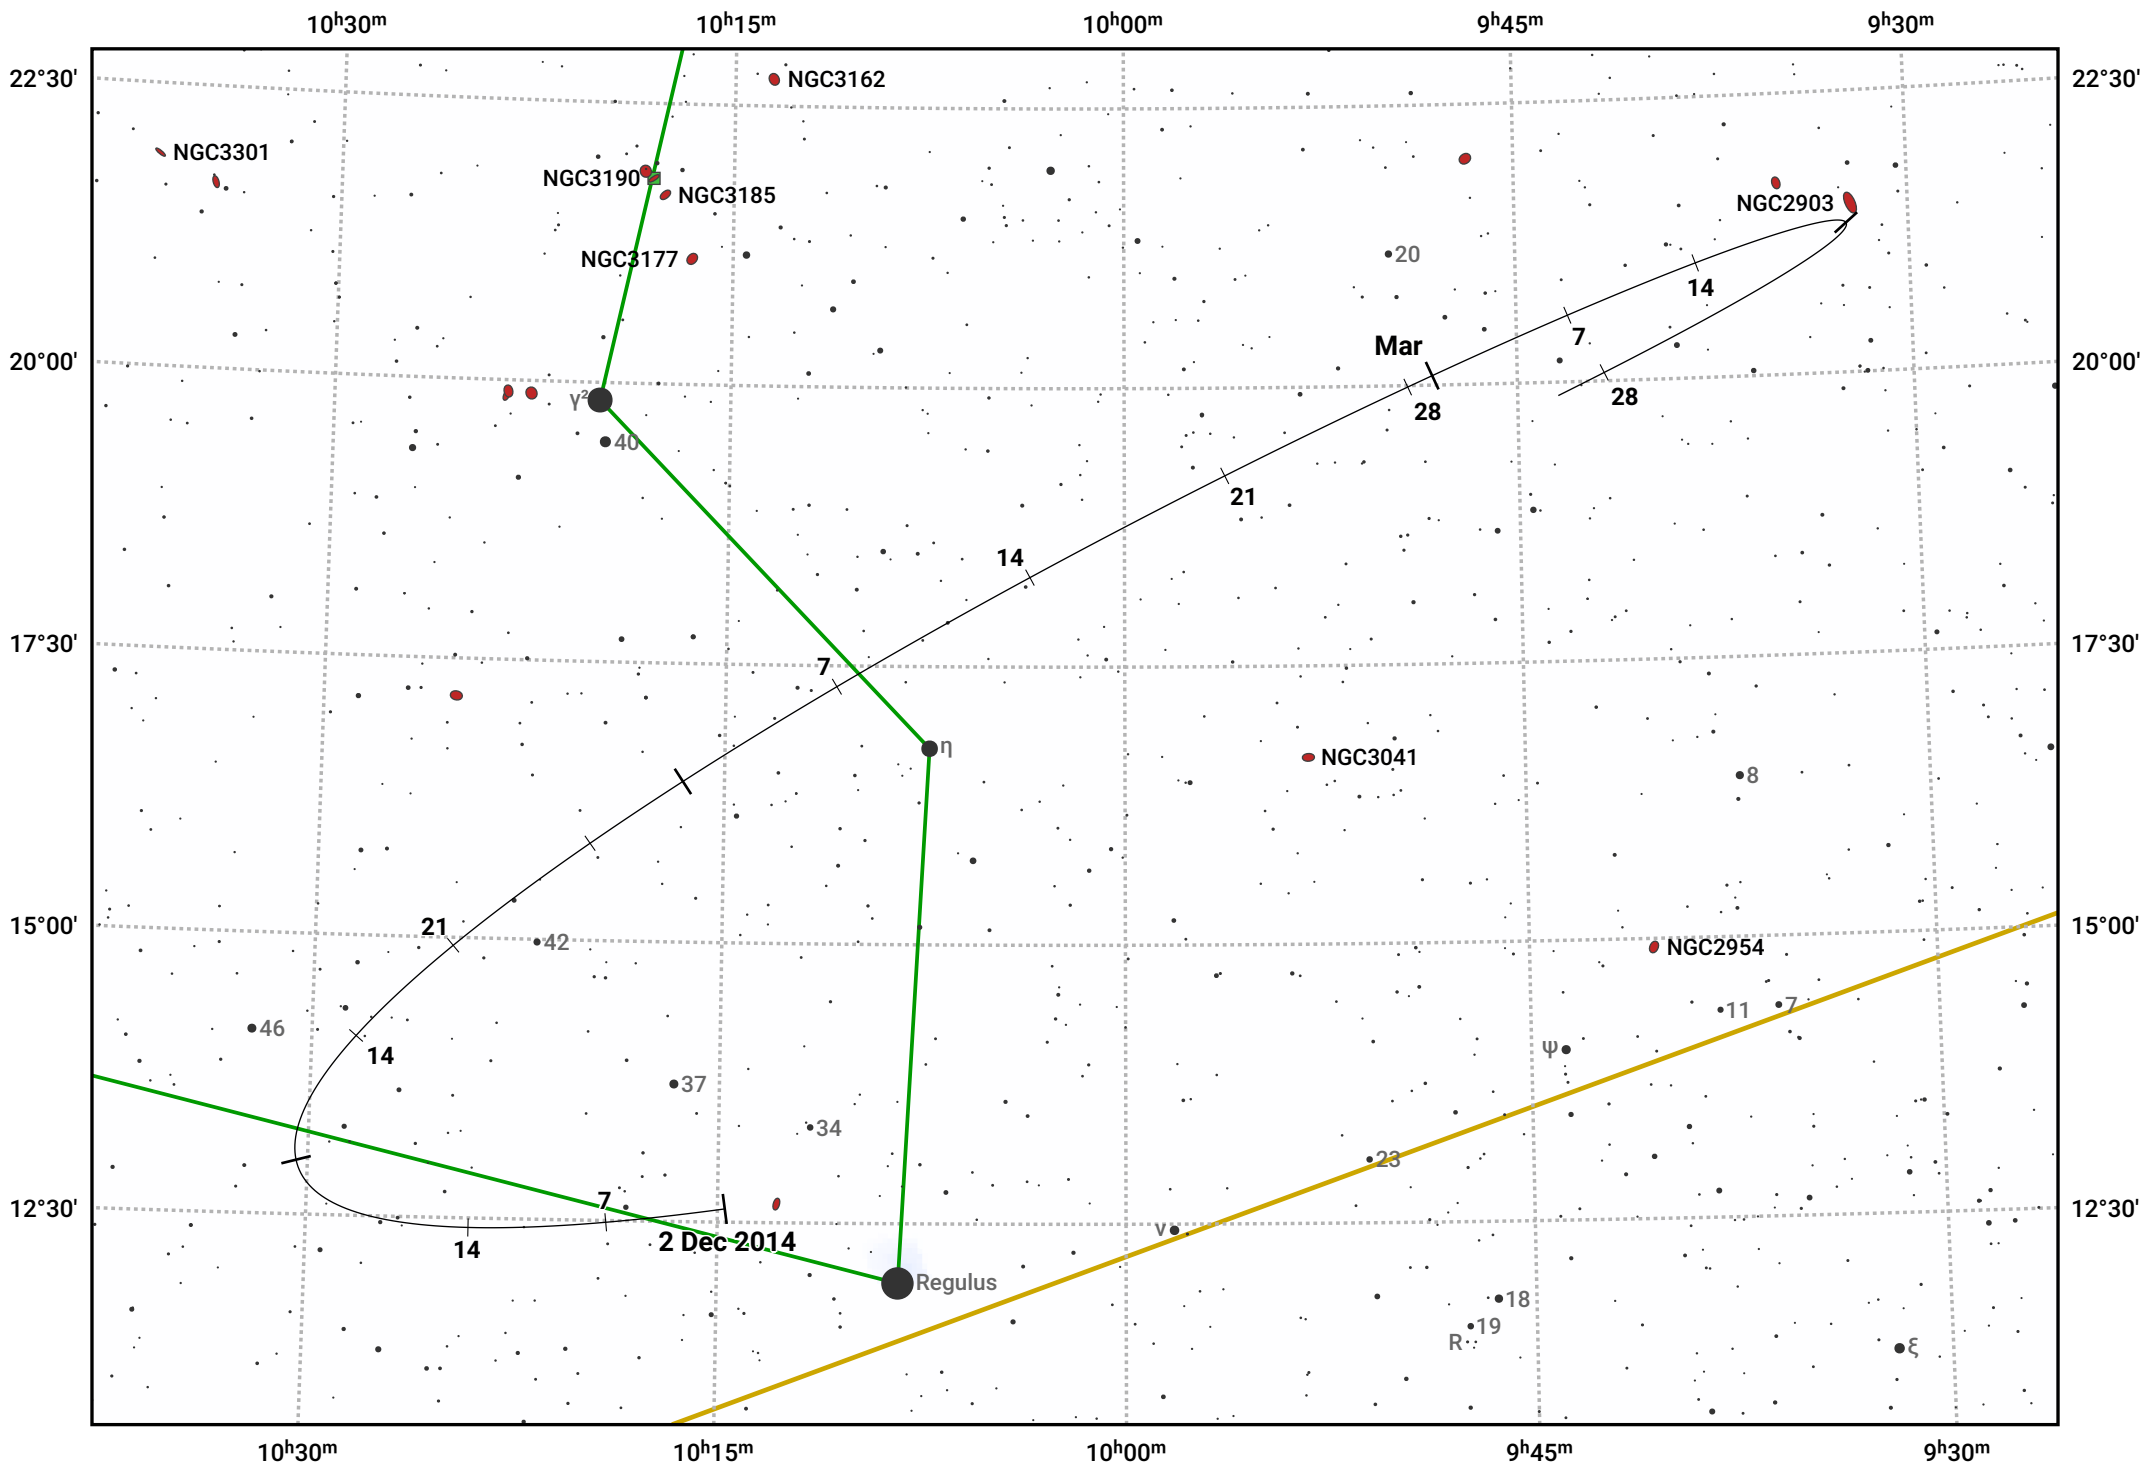

The path of Asteroid 8 Flora around opposition on 15 Feb 2015

© Dominic Ford 2011–2024. Date markers placed at midnight UTC. Downloaded from <https://in-the-sky.org>

Magnitude scale: 10.0 9.0 8.0 7.0 6.0 5.0 4.0 3.0 2.0 1.0

— Ecliptic Plane

Galaxy Bright nebula Open cluster Globular cluster

Date	Mag	Phase
2015 Jan 1	10.2	97%
2015 Jan 24	9.7	99%
2015 Feb 1	9.5	99%
2015 Mar 1	9.6	100%
2015 Apr 1	10.5	97%
2015 Apr 10	10.7	96%