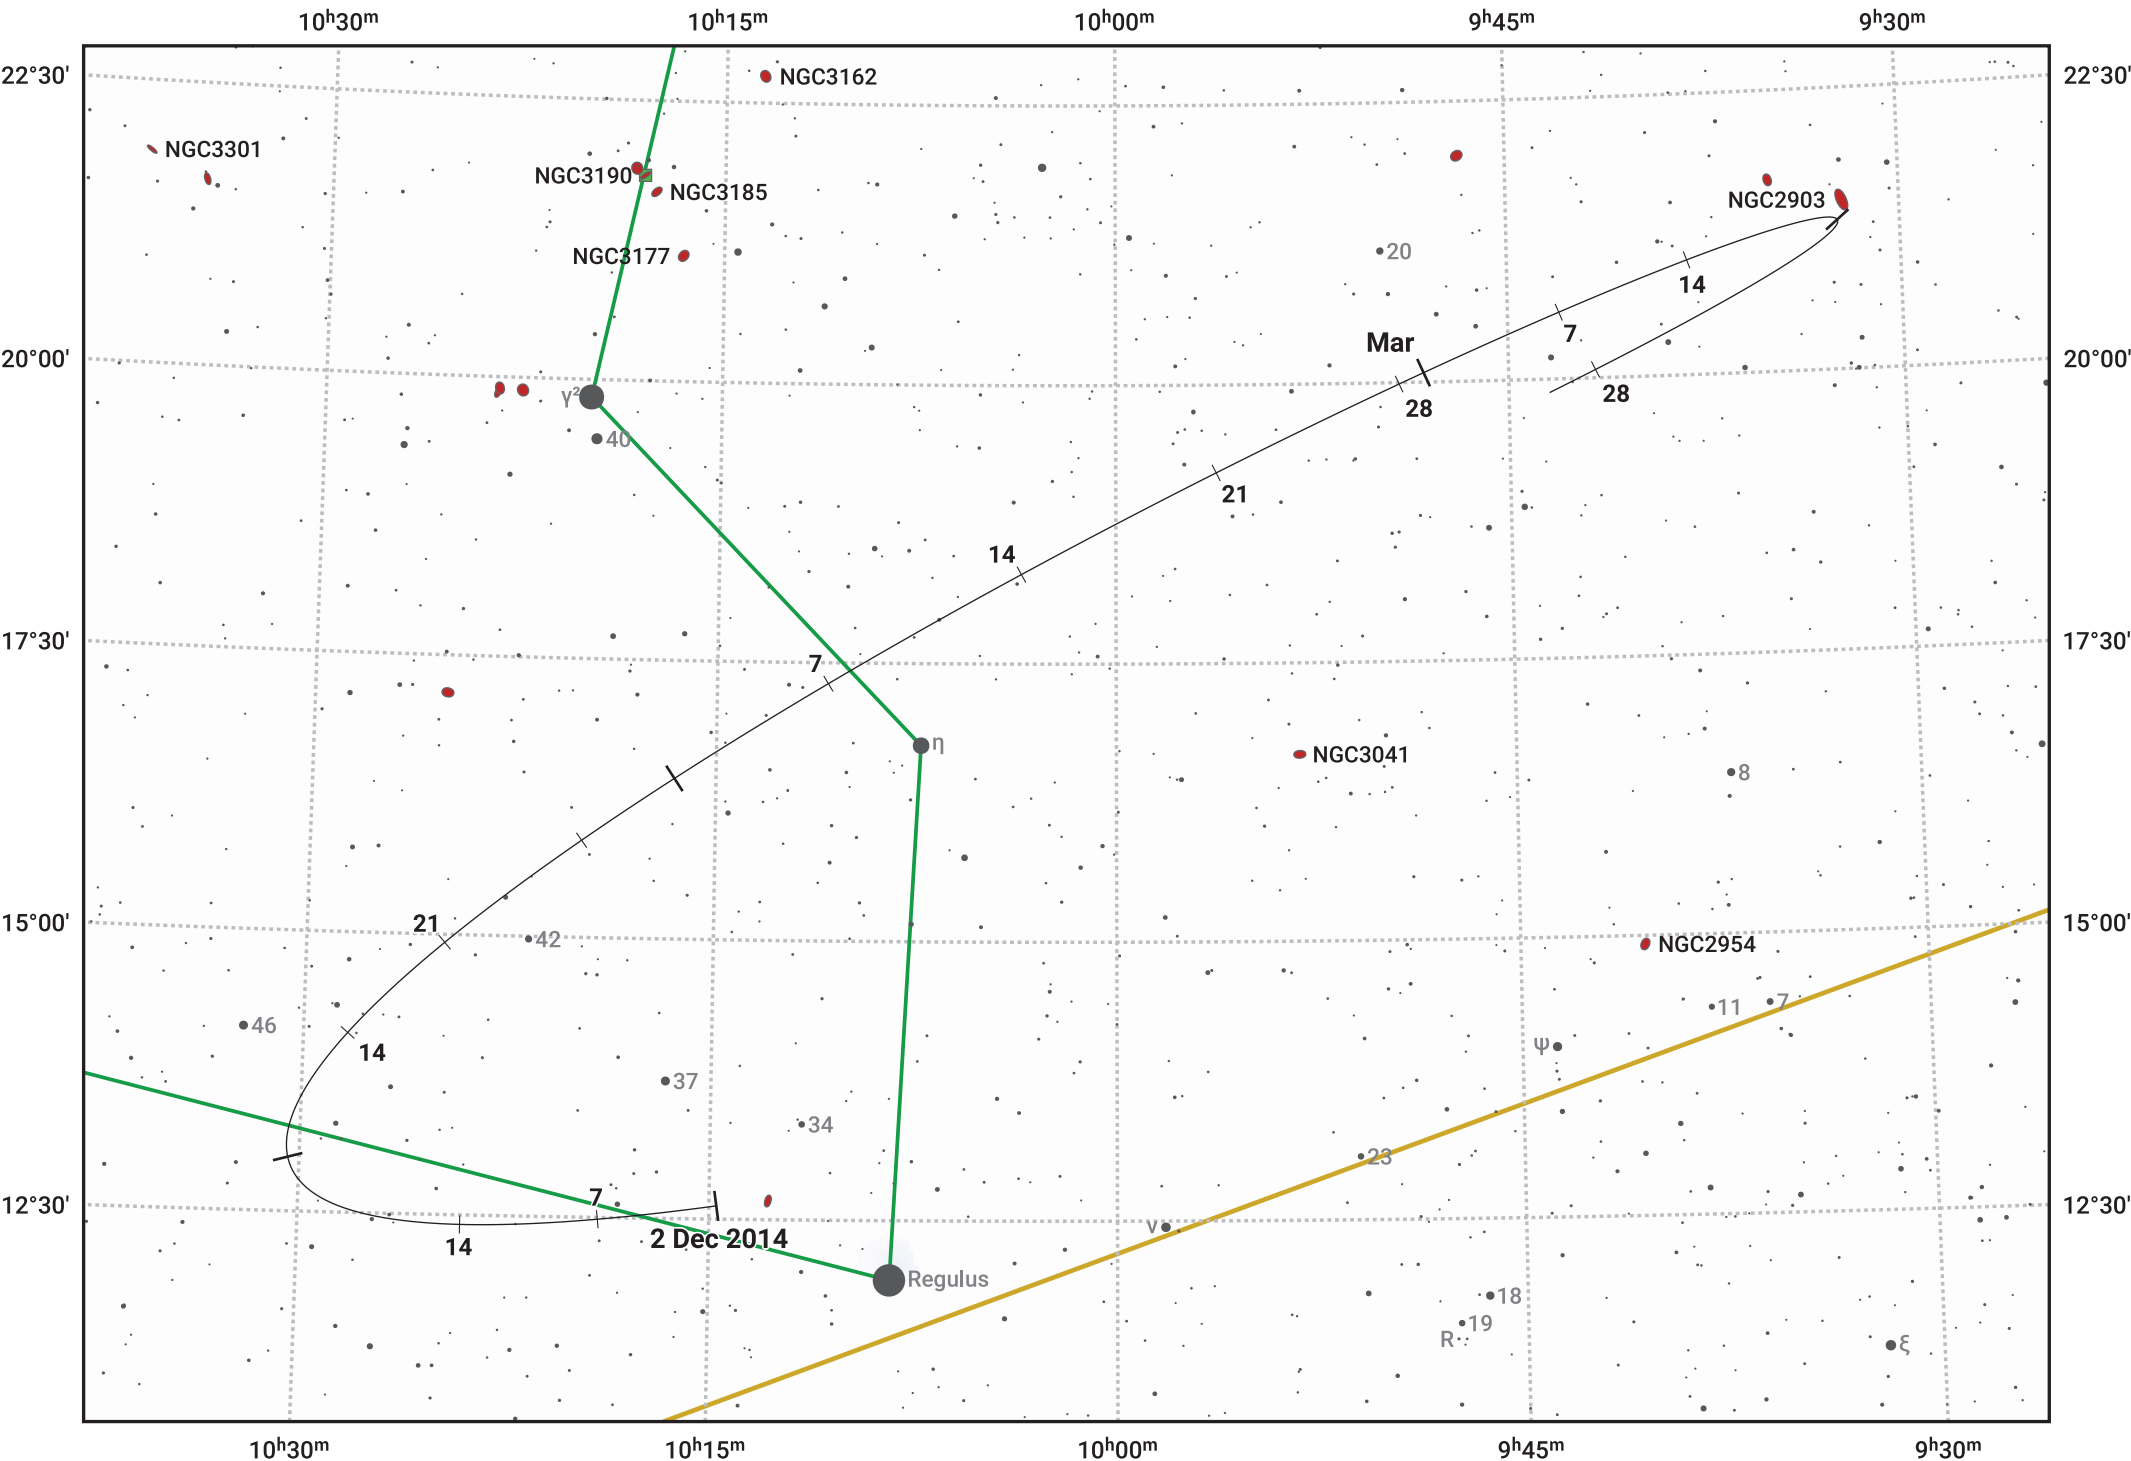

# The path of Asteroid 8 Flora around opposition on 15 Feb 2015

© Dominic Ford 2011–2024. Date markers placed at midnight UTC. Downloaded from <https://in-the-sky.org>

— Ecliptic Plane

- Galaxy
- Bright nebula
- Open cluster
- Globular cluster

Date	Mag	Phase
2015 Jan 1	10.2	97%
2015 Jan 24	9.7	99%
2015 Feb 1	9.5	99%
2015 Mar 1	9.6	100%
2015 Apr 1	10.5	97%
2015 Apr 10	10.7	96%