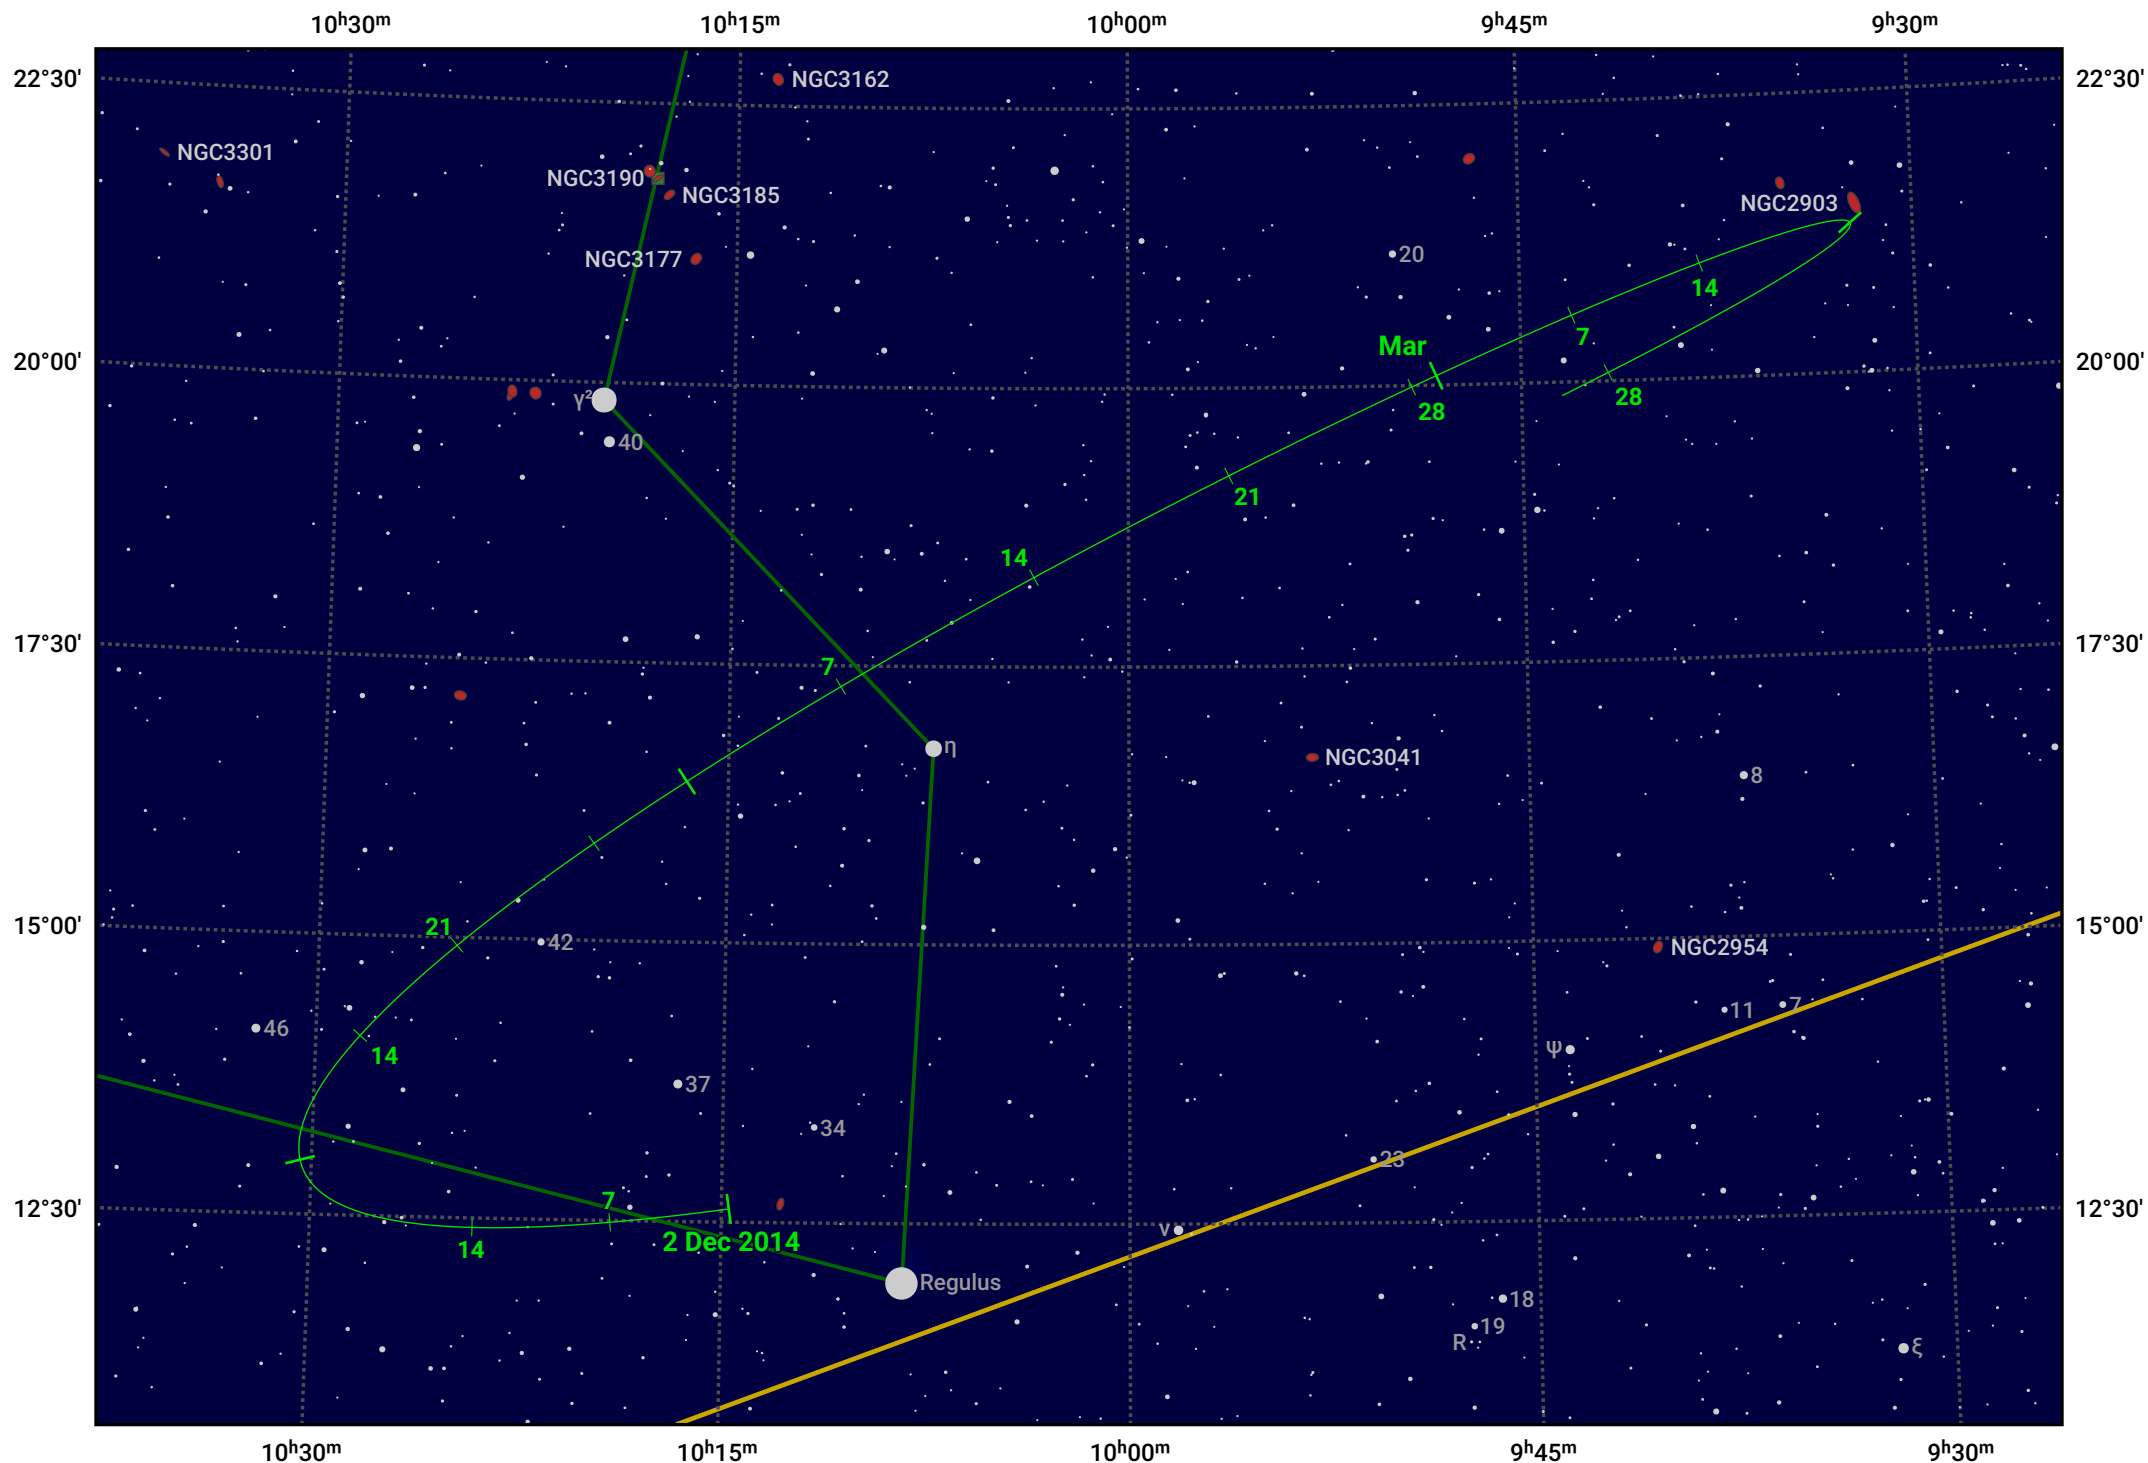

The path of Asteroid 8 Flora around opposition on 15 Feb 2015

© Dominic Ford 2011–2024. Date markers placed at midnight UTC. Downloaded from <https://in-the-sky.org>

Magnitude scale: 10.0 9.0 8.0 7.0 6.0 5.0 4.0 3.0 2.0 1.0

— Ecliptic Plane

- Galaxy
- Bright nebula
- Open cluster
- Globular cluster

Date	Mag	Phase
2015 Jan 1	10.2	97%
2015 Jan 24	9.7	99%
2015 Feb 1	9.5	99%
2015 Mar 1	9.6	100%
2015 Apr 1	10.5	97%
2015 Apr 10	10.7	96%