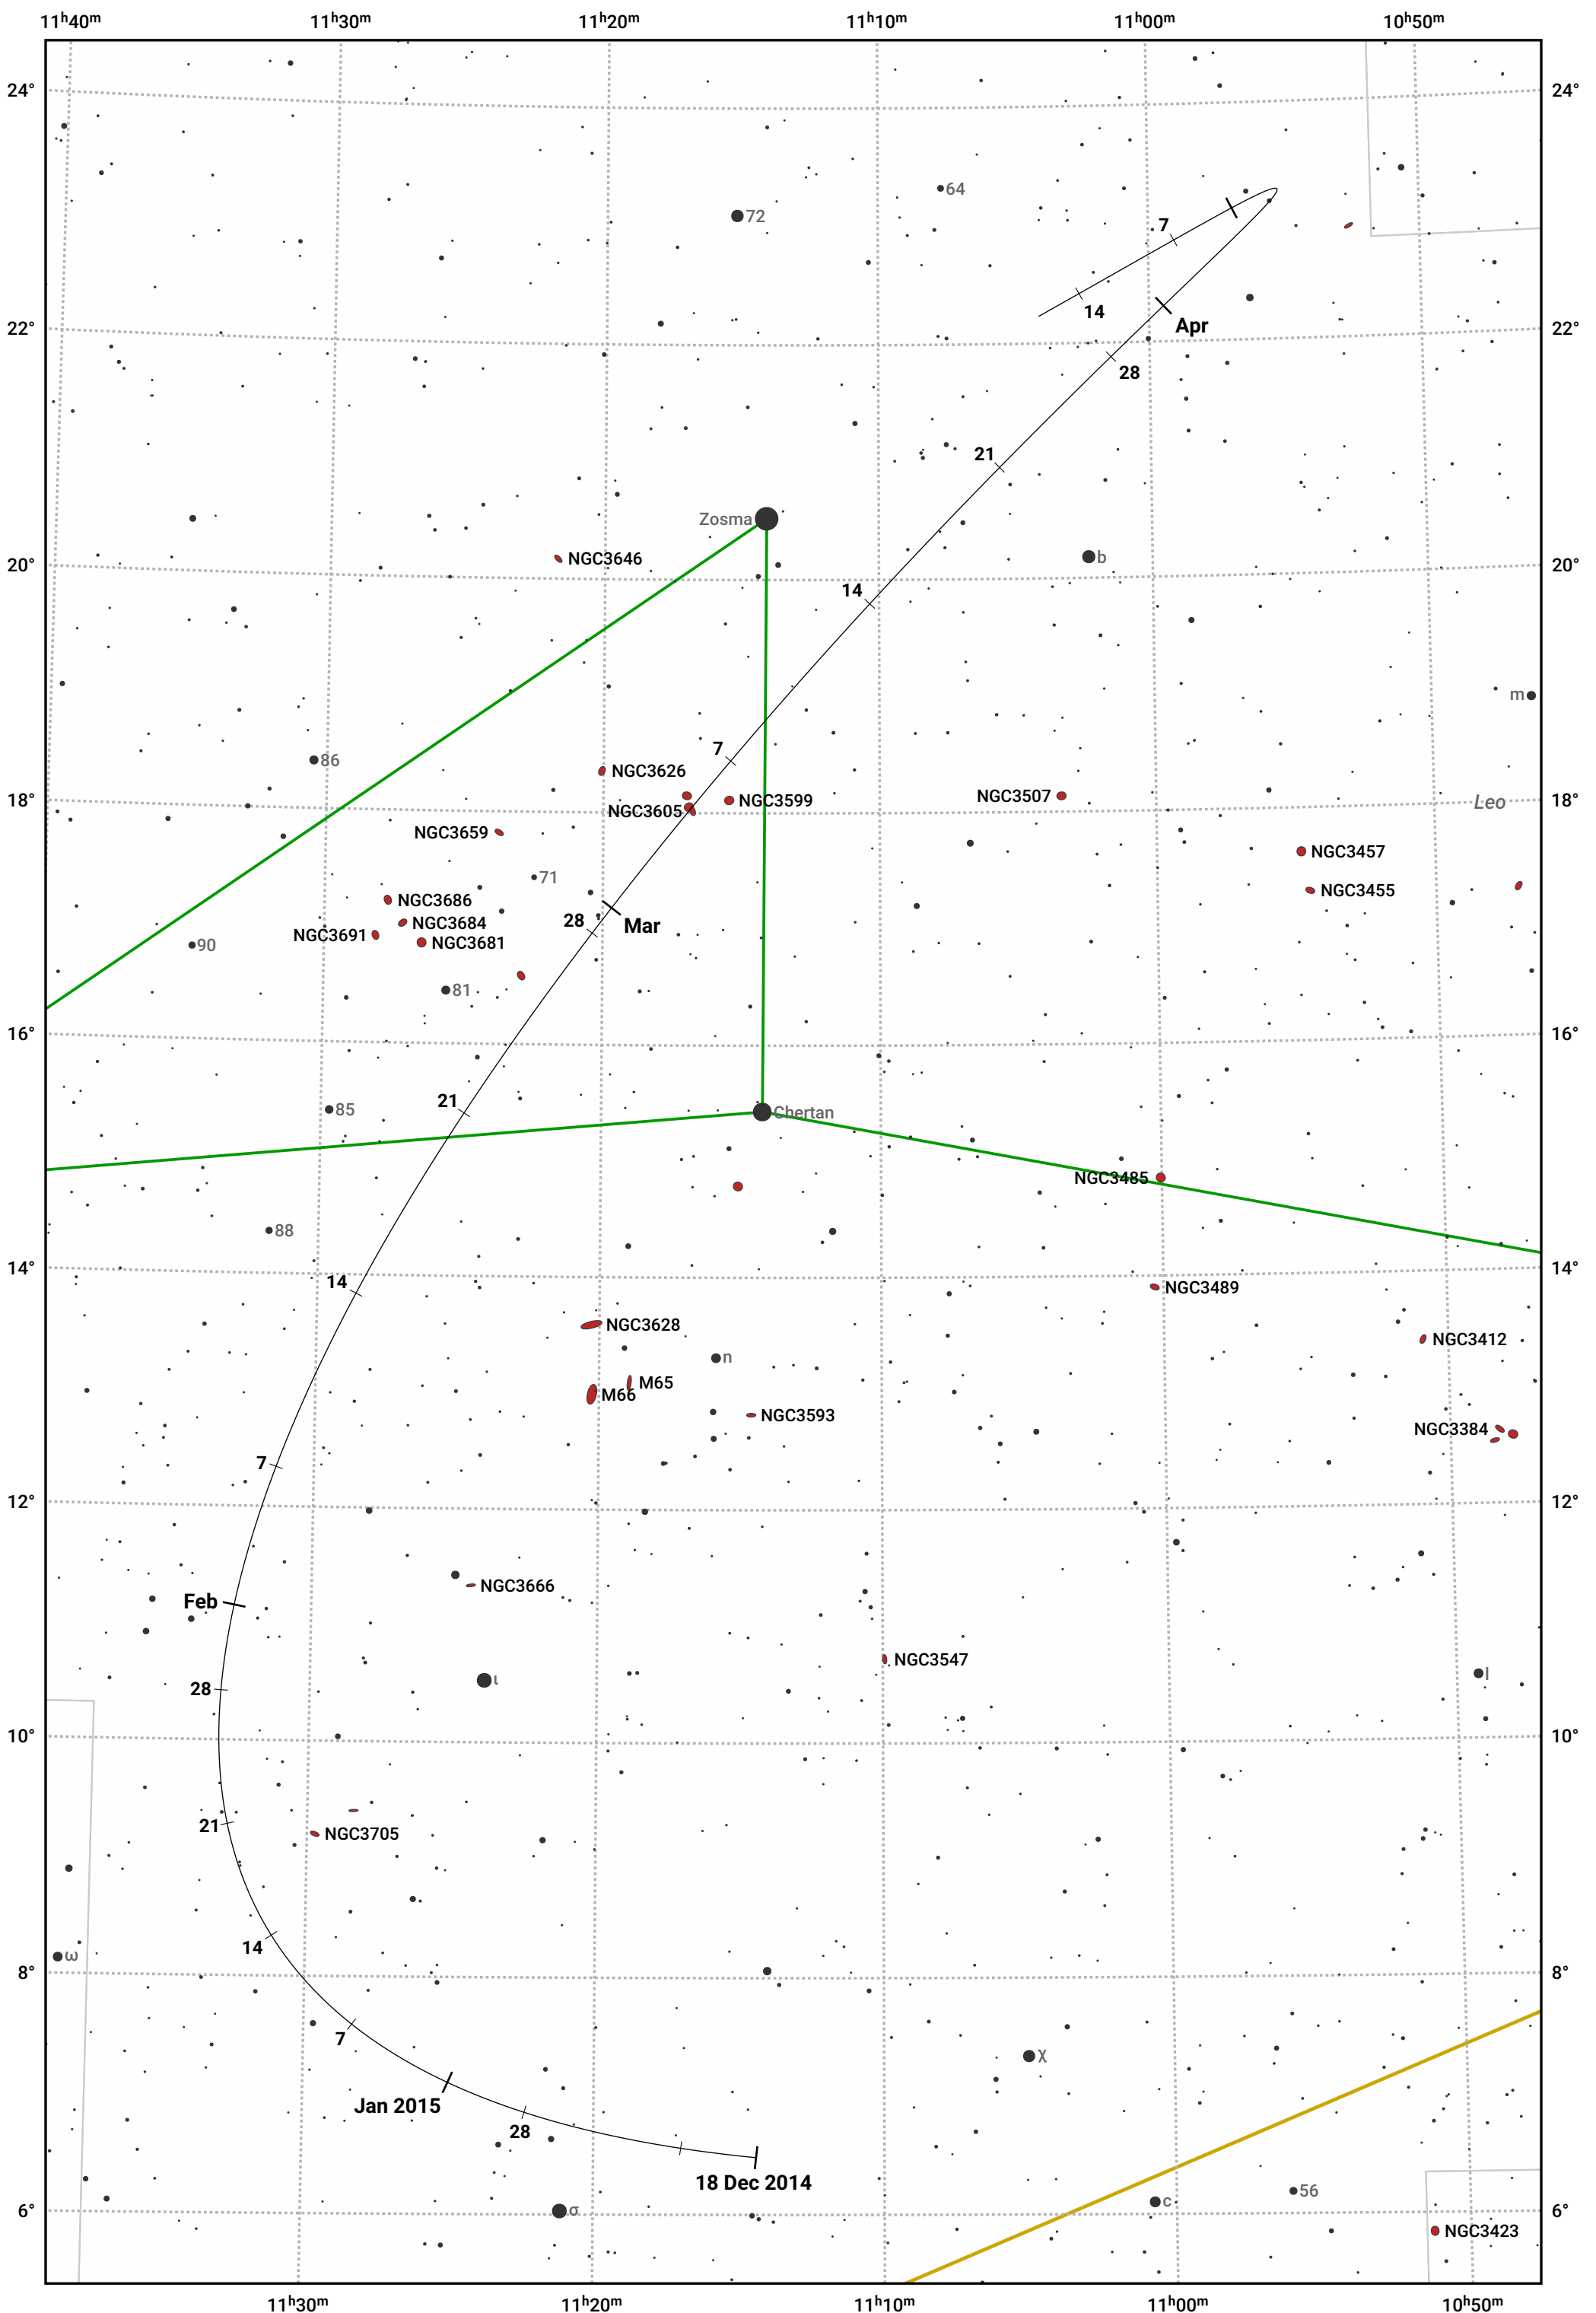

The path of Asteroid 354 Eleonora around opposition on 3 Mar 2015

© Dominic Ford 2011–2024. Date markers placed at midnight UTC. Downloaded from <https://in-the-sky.org>

Magnitude scale: 10.0 9.0 8.0 7.0 6.0 5.0 4.0 3.0 2.0

— Ecliptic Plane

Galaxy Bright nebula Open cluster Globular cluster

Date	Mag
2015 Jan 1	10.6
2015 Feb 1	10.0
2015 Feb 8	9.8
2015 Mar 1	9.4
2015 Apr 1	10.0
2015 May 1	10.6
2015 May 15	10.9