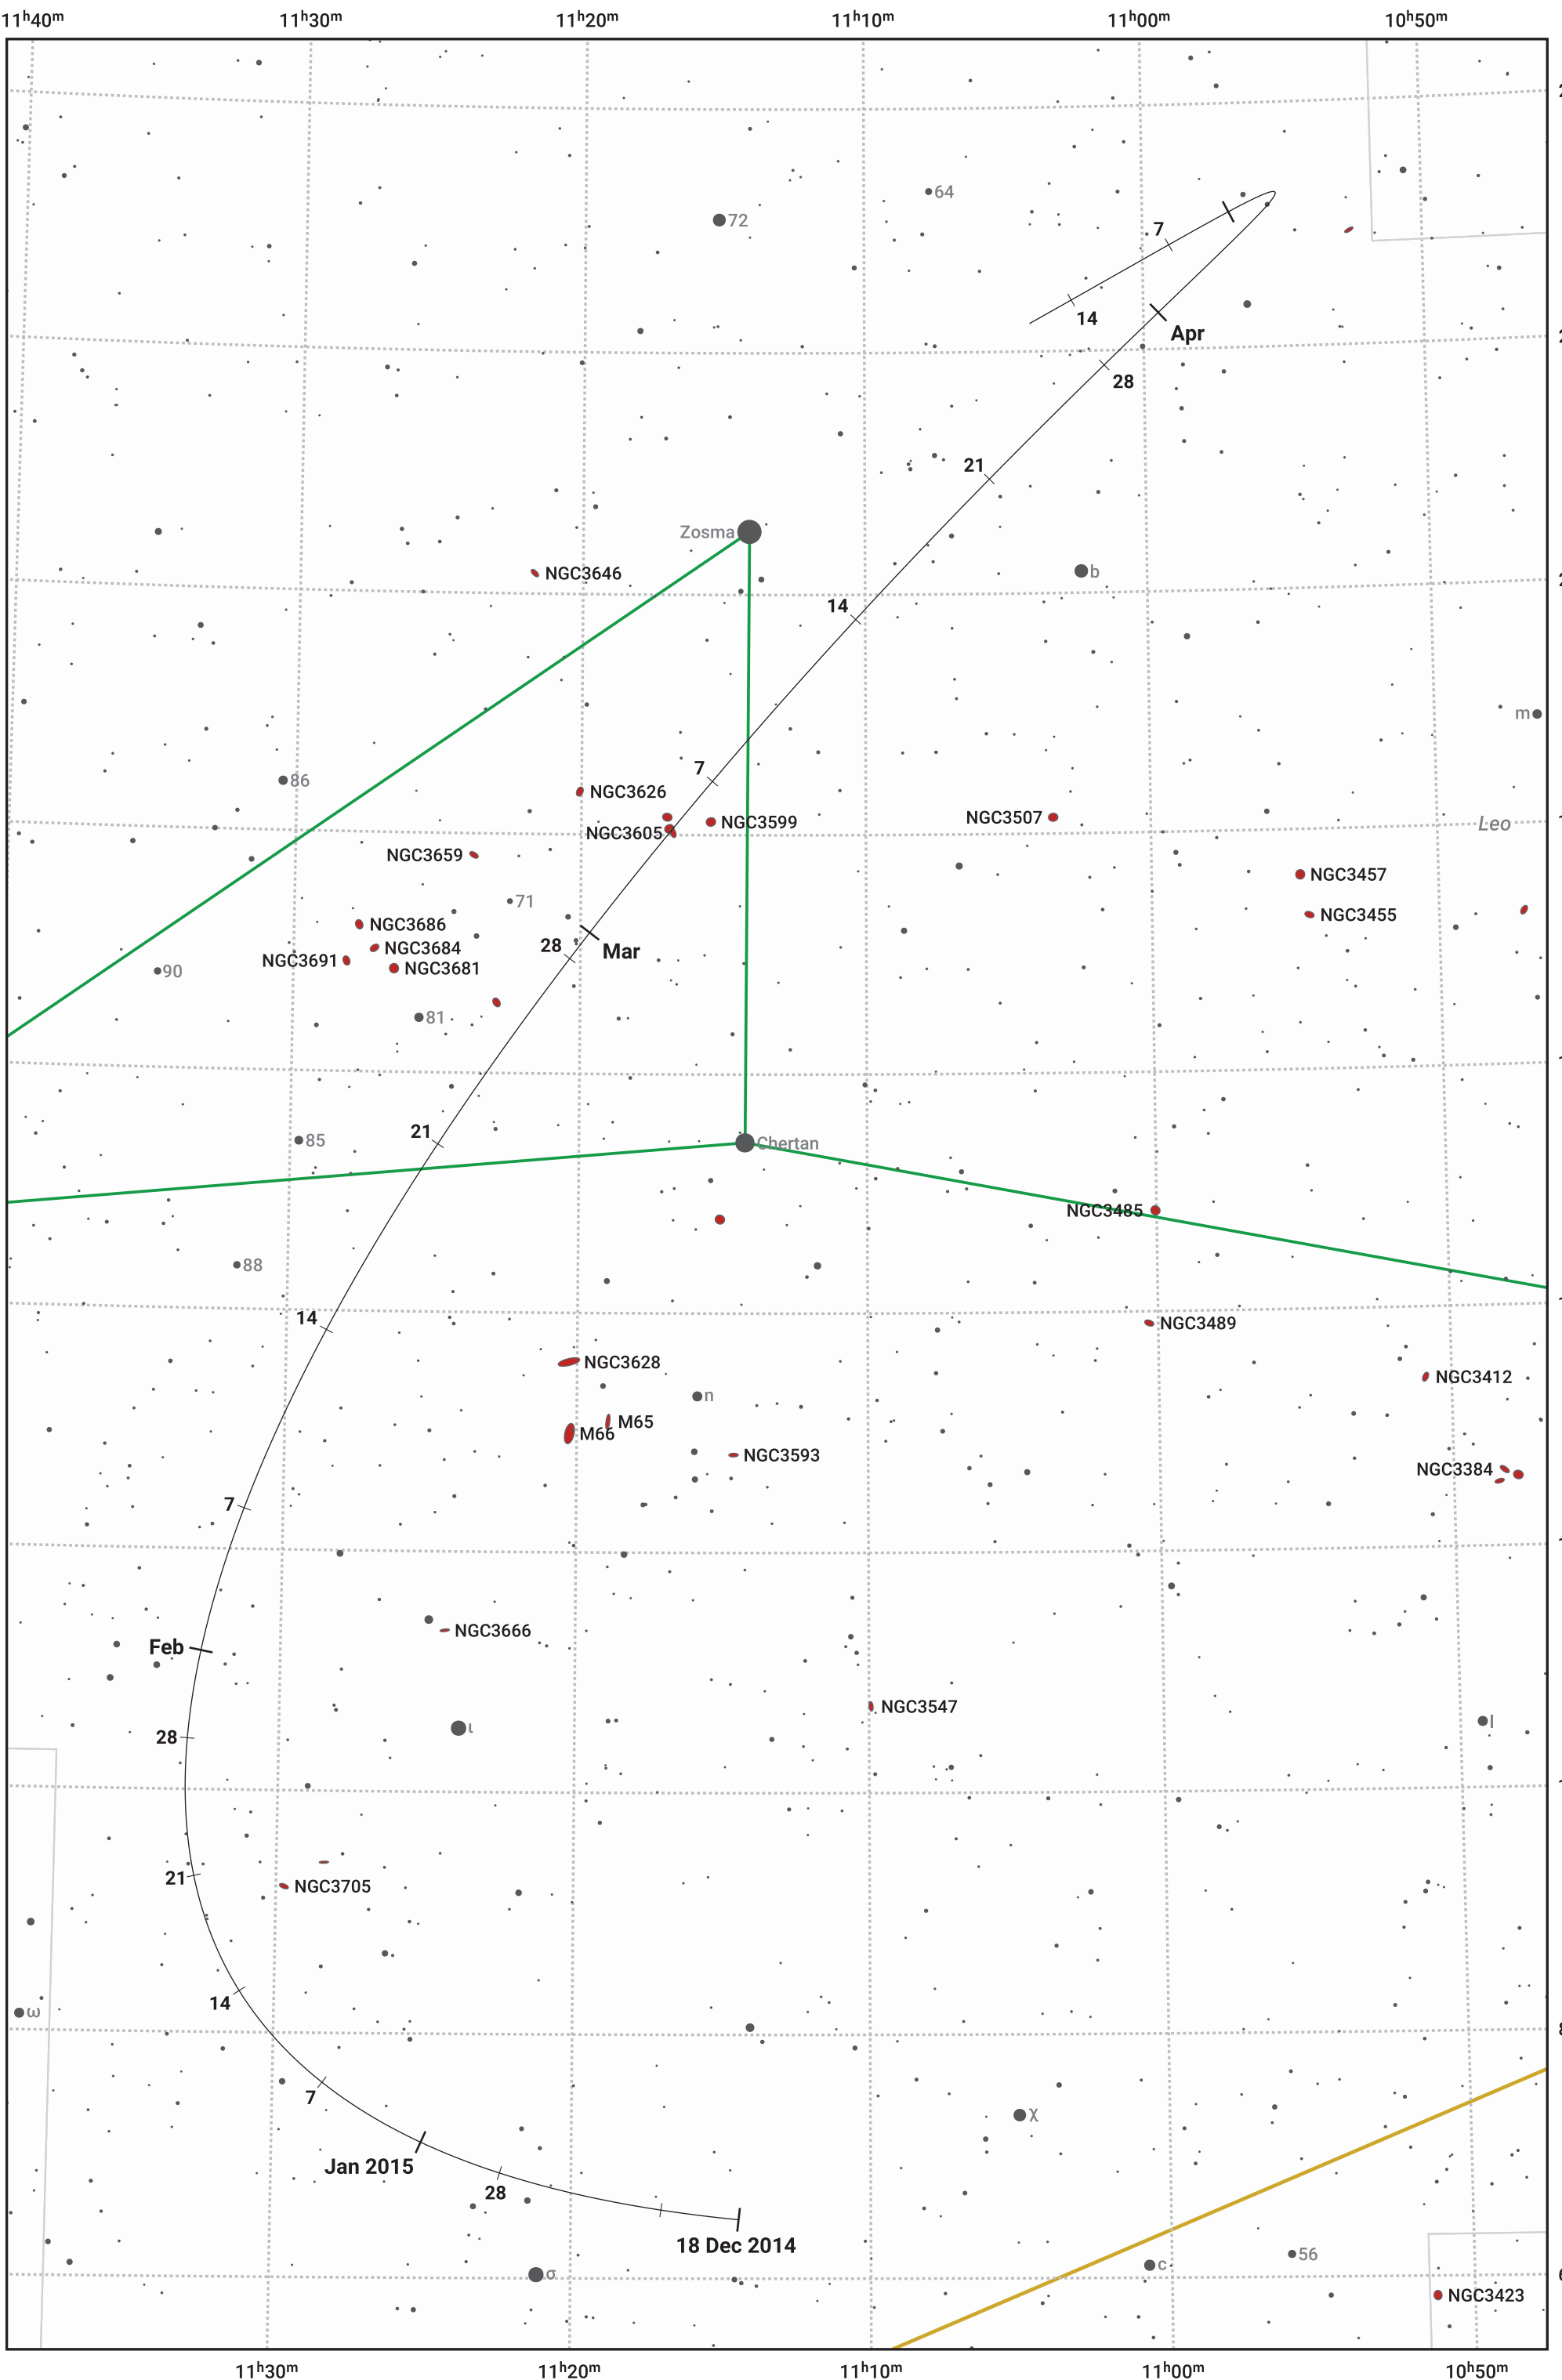

The path of Asteroid 354 Eleonora around opposition on 3 Mar 2015

© Dominic Ford 2011–2024. Date markers placed at midnight UTC. Downloaded from <https://in-the-sky.org>

Magnitude scale: 10.0 9.0 8.0 7.0 6.0 5.0 4.0 3.0 2.0

- Ecliptic Plane
- Galaxy
- Bright nebula
- Open cluster
- ⊕ Globular cluster

Date	Mag
2015 Jan 1	10.6
2015 Feb 1	10.0
2015 Feb 8	9.8
2015 Mar 1	9.4
2015 Apr 1	10.0
2015 May 1	10.6
2015 May 15	10.9