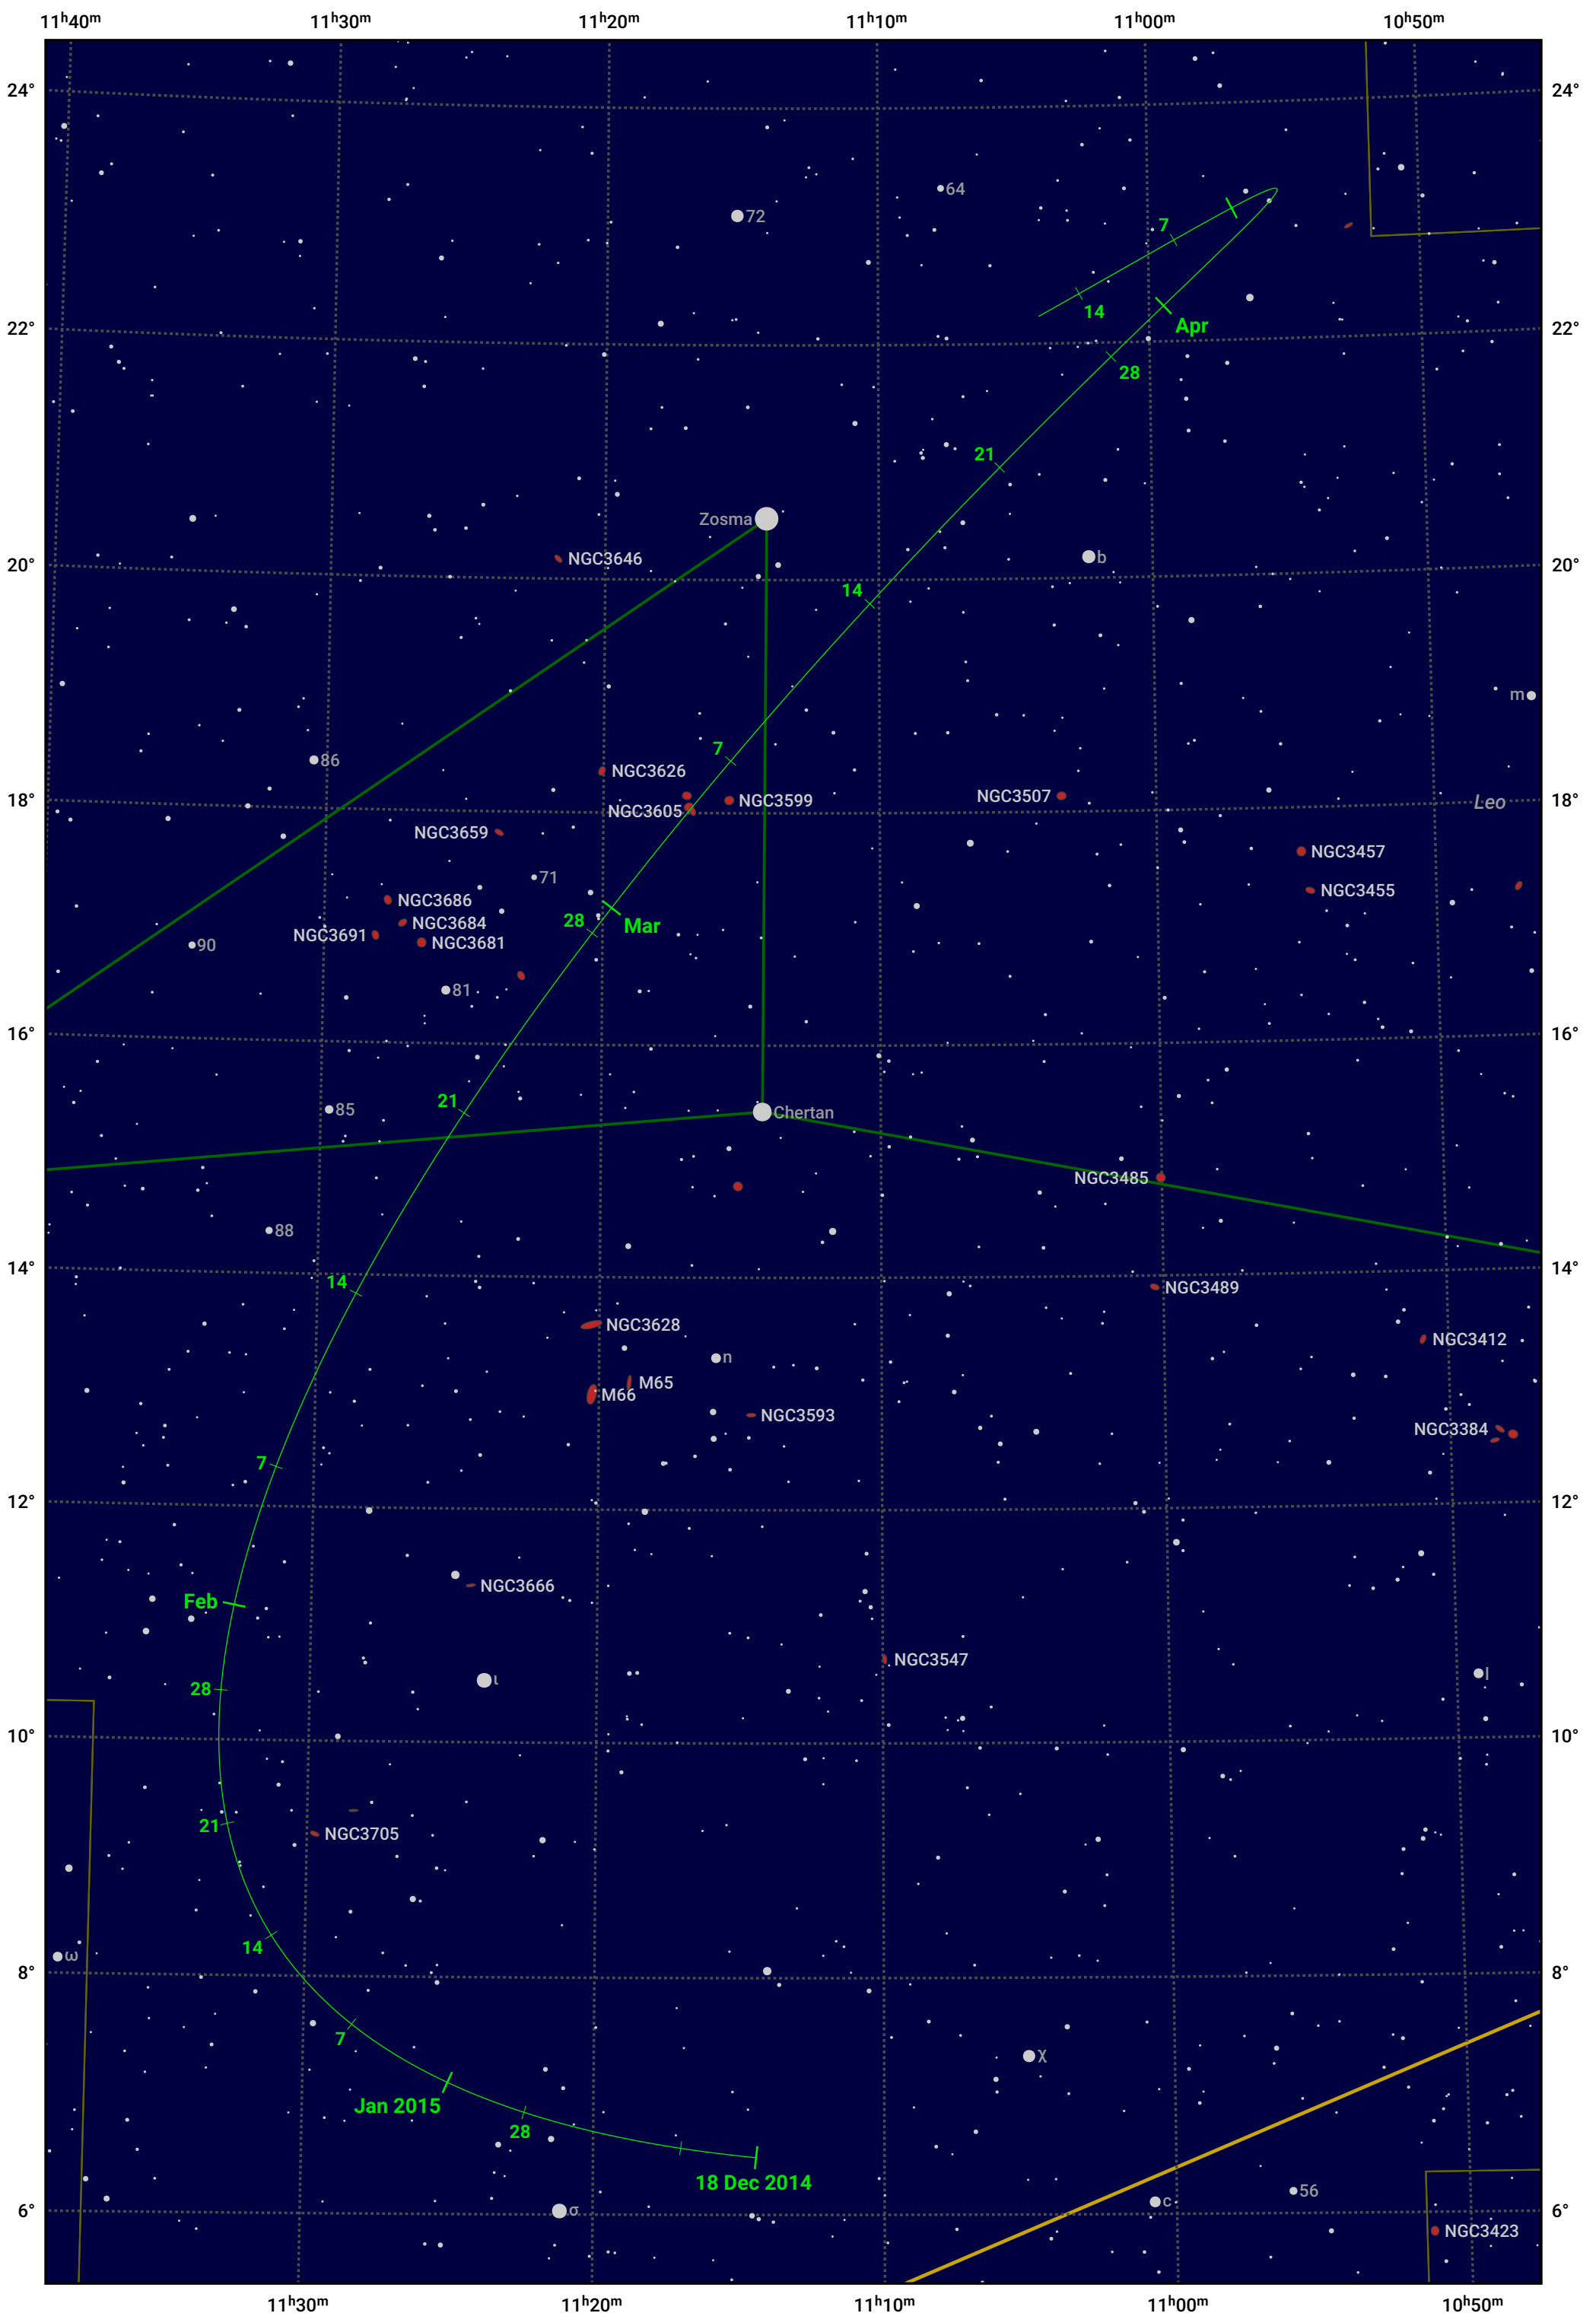

The path of Asteroid 354 Eleonora around opposition on 3 Mar 2015

© Dominic Ford 2011–2024. Date markers placed at midnight UTC. Downloaded from <https://in-the-sky.org>

Magnitude scale: 10.0 9.0 8.0 7.0 6.0 5.0 4.0 3.0 2.0

— Ecliptic Plane

Galaxy Bright nebula Open cluster Globular cluster

| Date | Mag |
|-------------|------|
| 2015 Jan 1 | 10.6 |
| 2015 Feb 1 | 10.0 |
| 2015 Feb 8 | 9.8 |
| 2015 Mar 1 | 9.4 |
| 2015 Apr 1 | 10.0 |
| 2015 May 1 | 10.6 |
| 2015 May 15 | 10.9 |