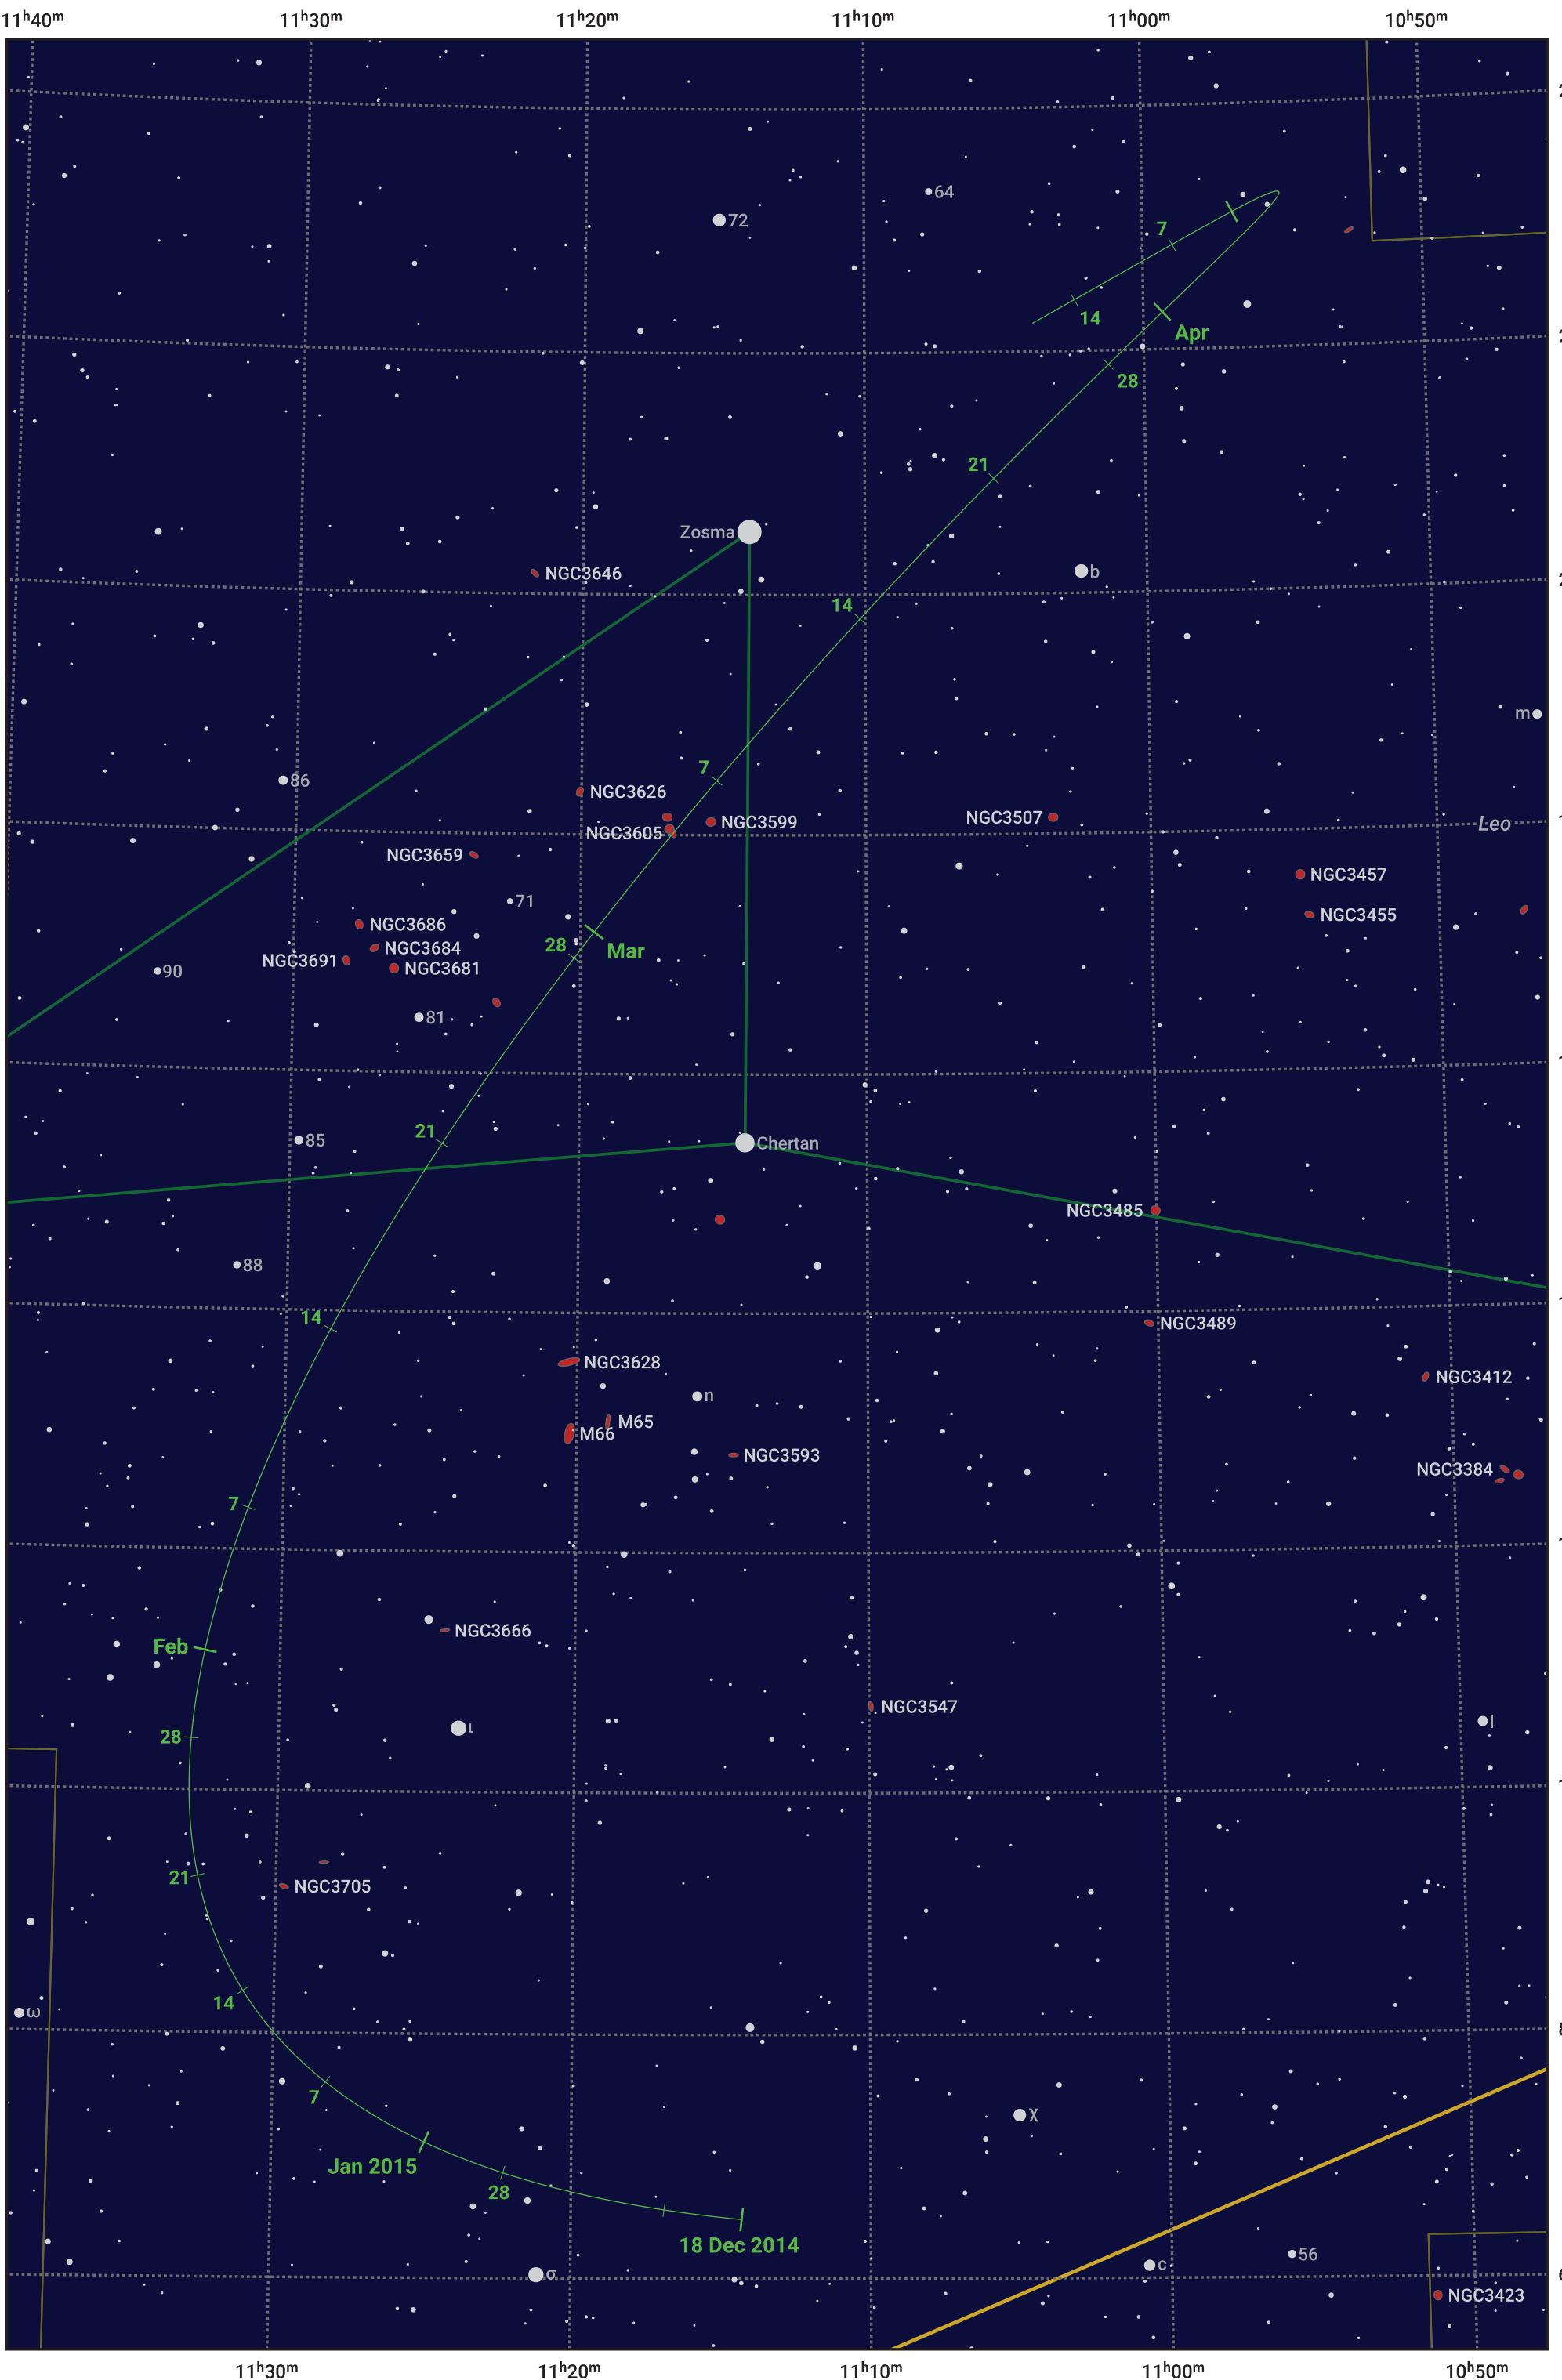

The path of Asteroid 354 Eleonora around opposition on 3 Mar 2015

© Dominic Ford 2011–2024. Date markers placed at midnight UTC. Downloaded from <https://in-the-sky.org>

Magnitude scale: 10.0 9.0 8.0 7.0 6.0 5.0 4.0 3.0 2.0

— Ecliptic Plane

- Galaxy
- Bright nebula
- Open cluster
- ⊕ Globular cluster

Date	Mag
2015 Jan 1	10.6
2015 Feb 1	10.0
2015 Feb 8	9.8
2015 Mar 1	9.5
2015 Apr 1	10.0
2015 May 1	10.6
2015 May 15	10.9