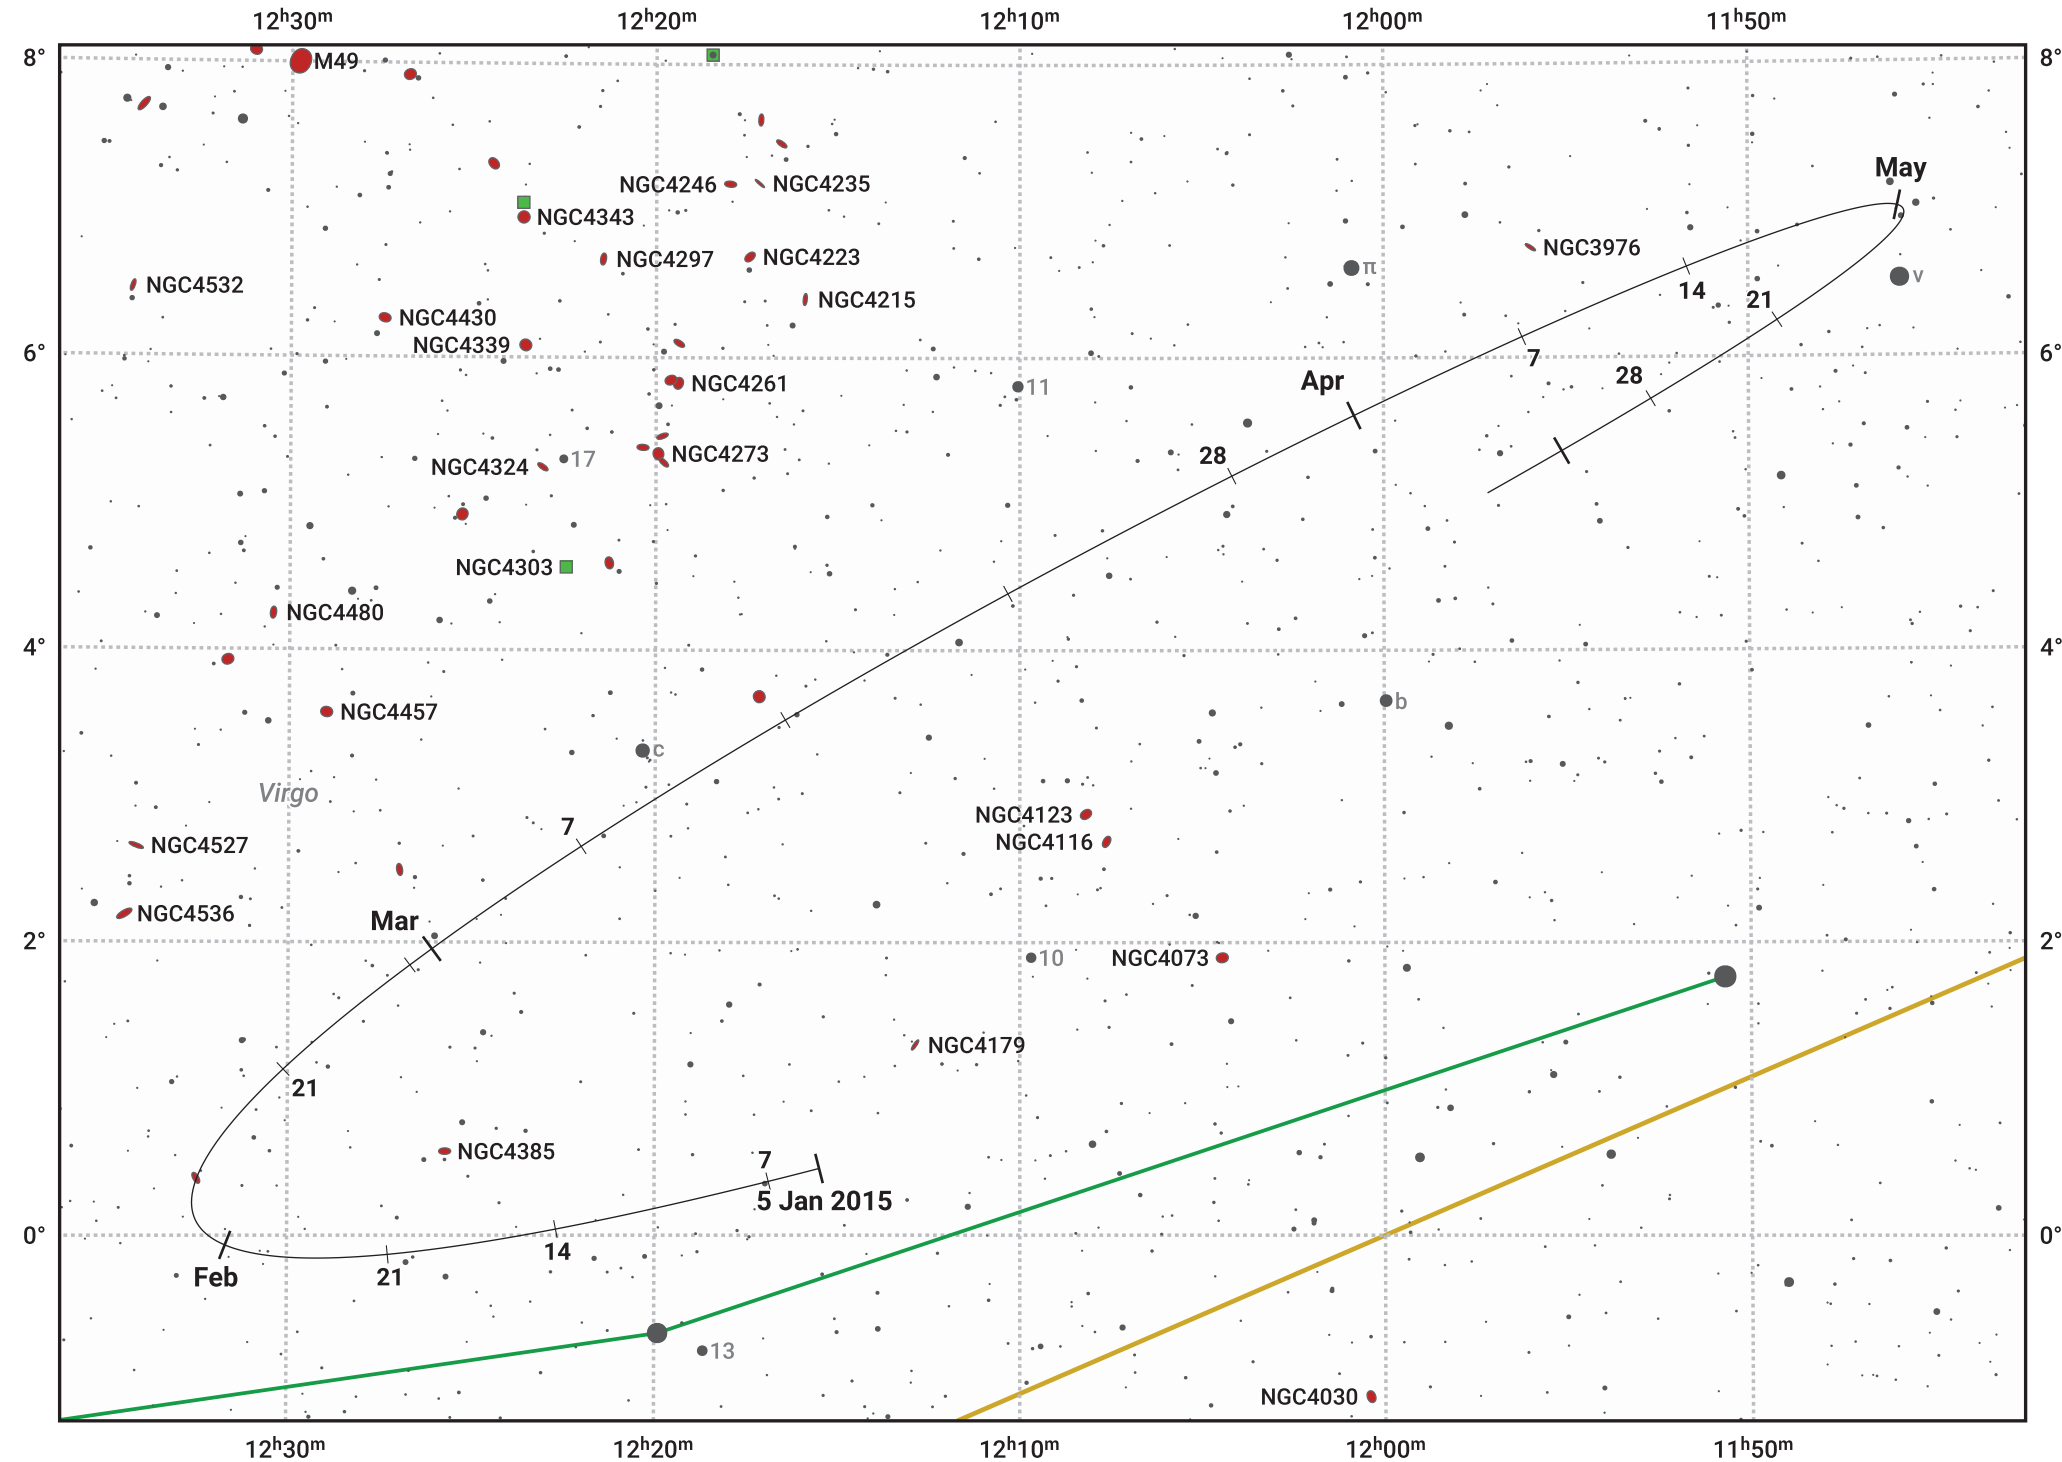

# The path of Asteroid 44 Nysa around opposition on 21 Mar 2015

© Dominic Ford 2011–2024. Date markers placed at midnight UTC. Downloaded from <https://in-the-sky.org>

Magnitude scale: 11.0 10.0 9.0 8.0 7.0 6.0 5.0 4.0 3.0

— Ecliptic Plane

Galaxy    Bright nebula    Open cluster    Globular cluster

Date	Mag	Phase
2015 Feb 1	10.3	96%
2015 Feb 25	9.8	99%
2015 Mar 1	9.7	99%
2015 Apr 1	9.5	100%
2015 May 1	10.4	97%
2015 May 18	10.8	96%
2015 Jun 1	11.1	95%