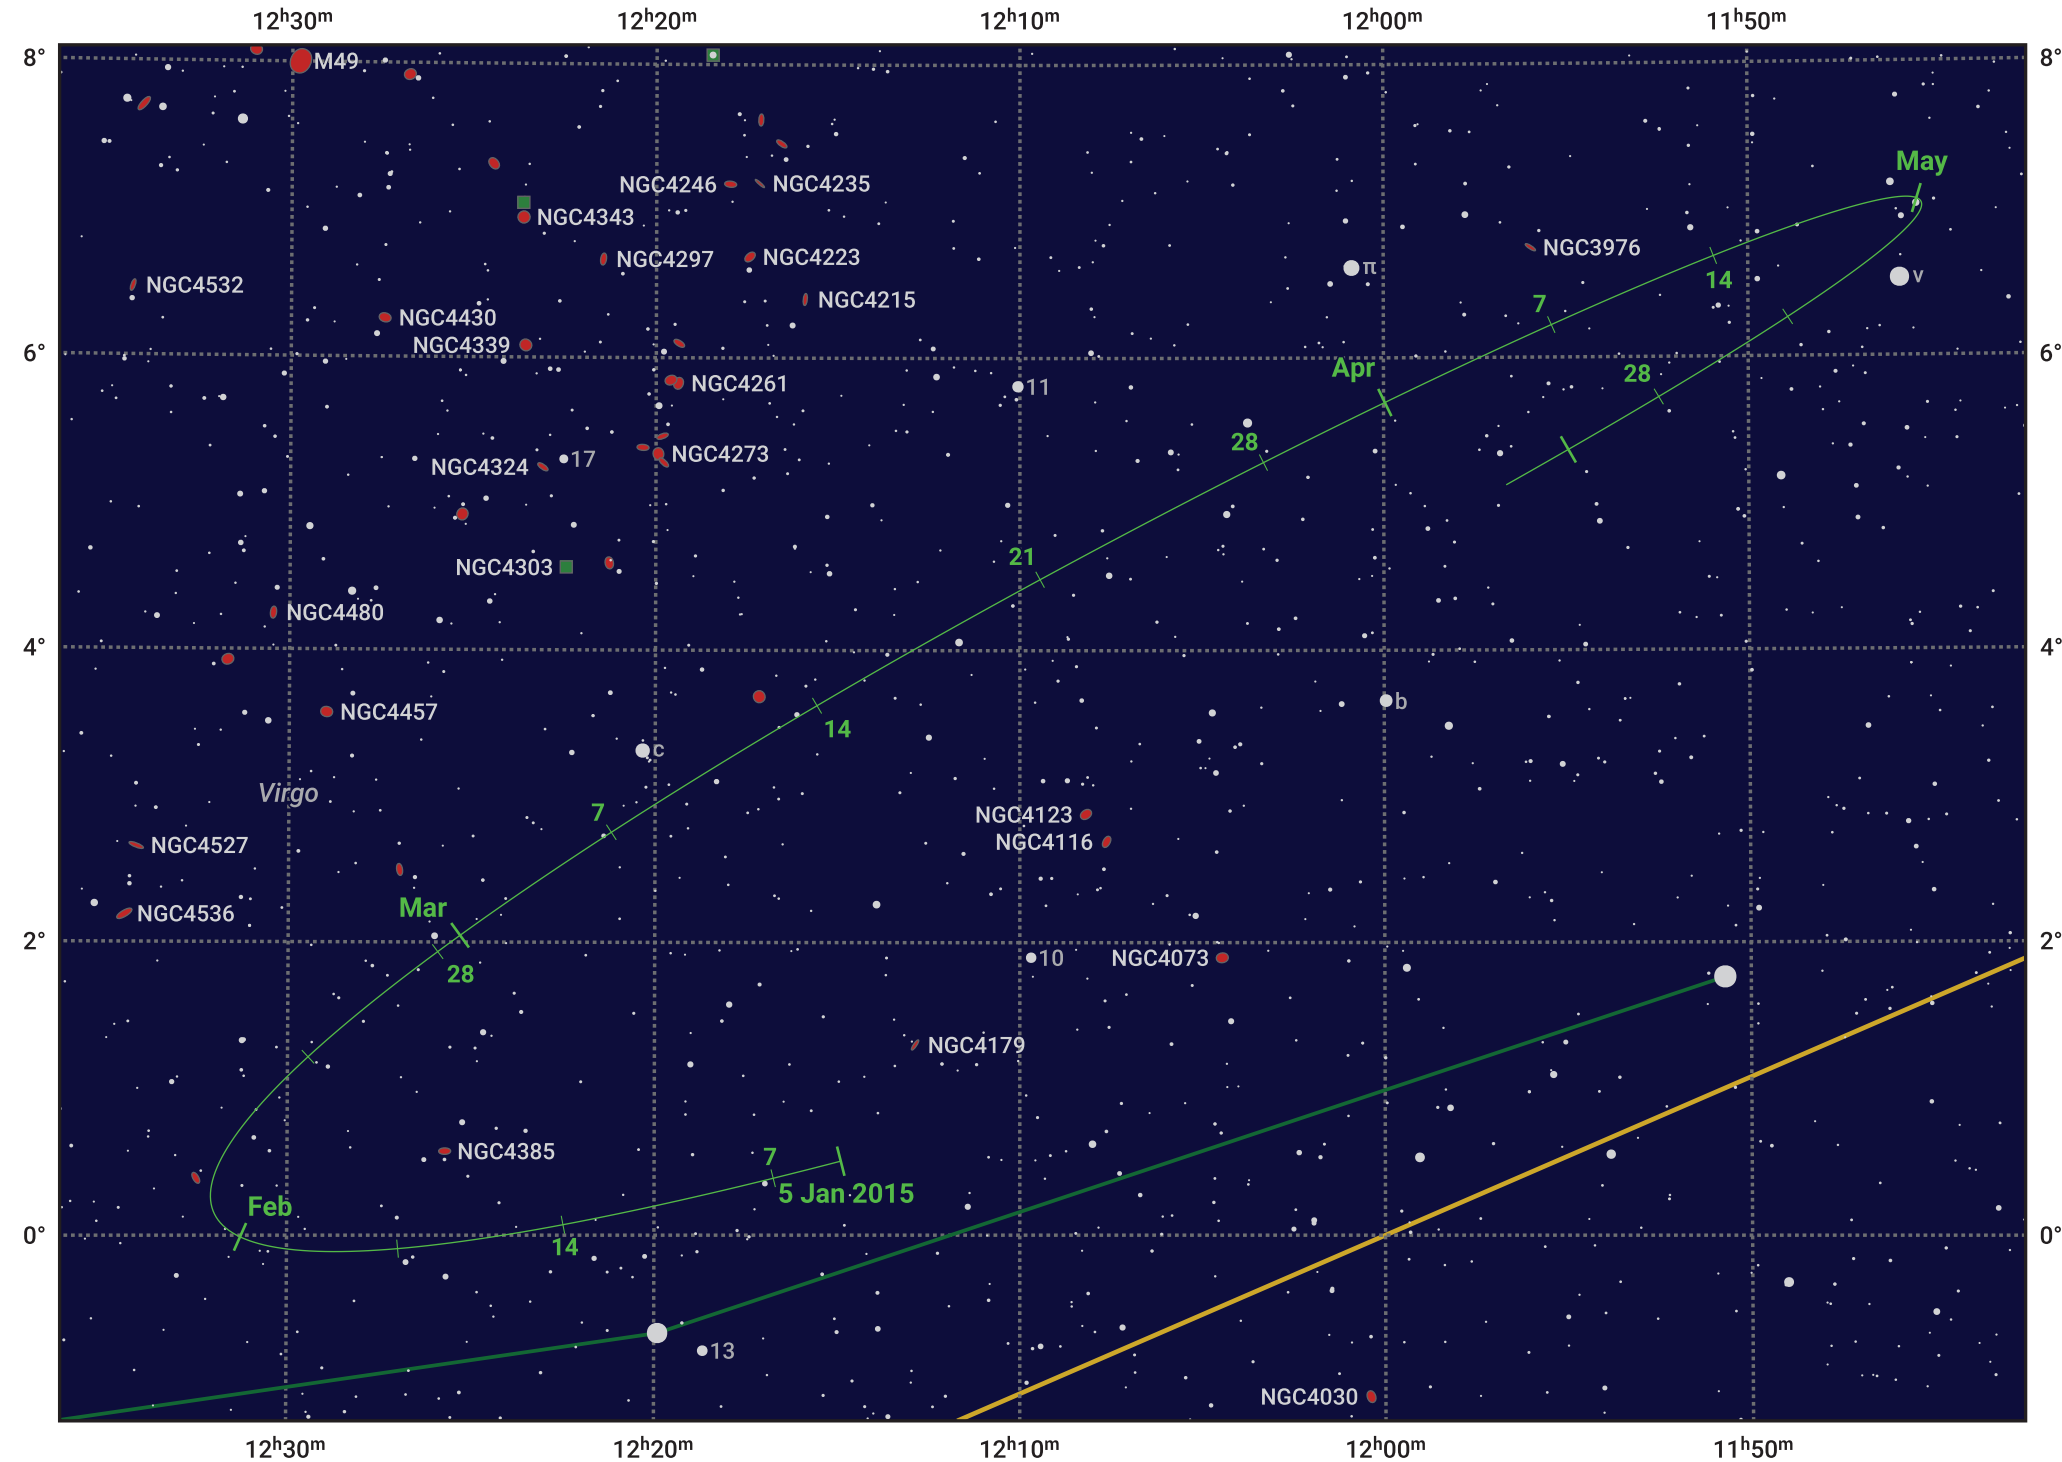

The path of Asteroid 44 Nysa around opposition on 21 Mar 2015

© Dominic Ford 2011–2024. Date markers placed at midnight UTC. Downloaded from <https://in-the-sky.org>

Magnitude scale: 11.0 10.0 9.0 8.0 7.0 6.0 5.0 4.0 3.0

— Ecliptic Plane

Galaxy Bright nebula Open cluster Globular cluster

Date	Mag	Phase
2015 Feb 1	10.3	96%
2015 Feb 25	9.7	99%
2015 Mar 1	9.6	99%
2015 Apr 1	9.5	100%
2015 May 1	10.4	97%
2015 May 17	10.8	96%
2015 Jun 1	11.1	95%