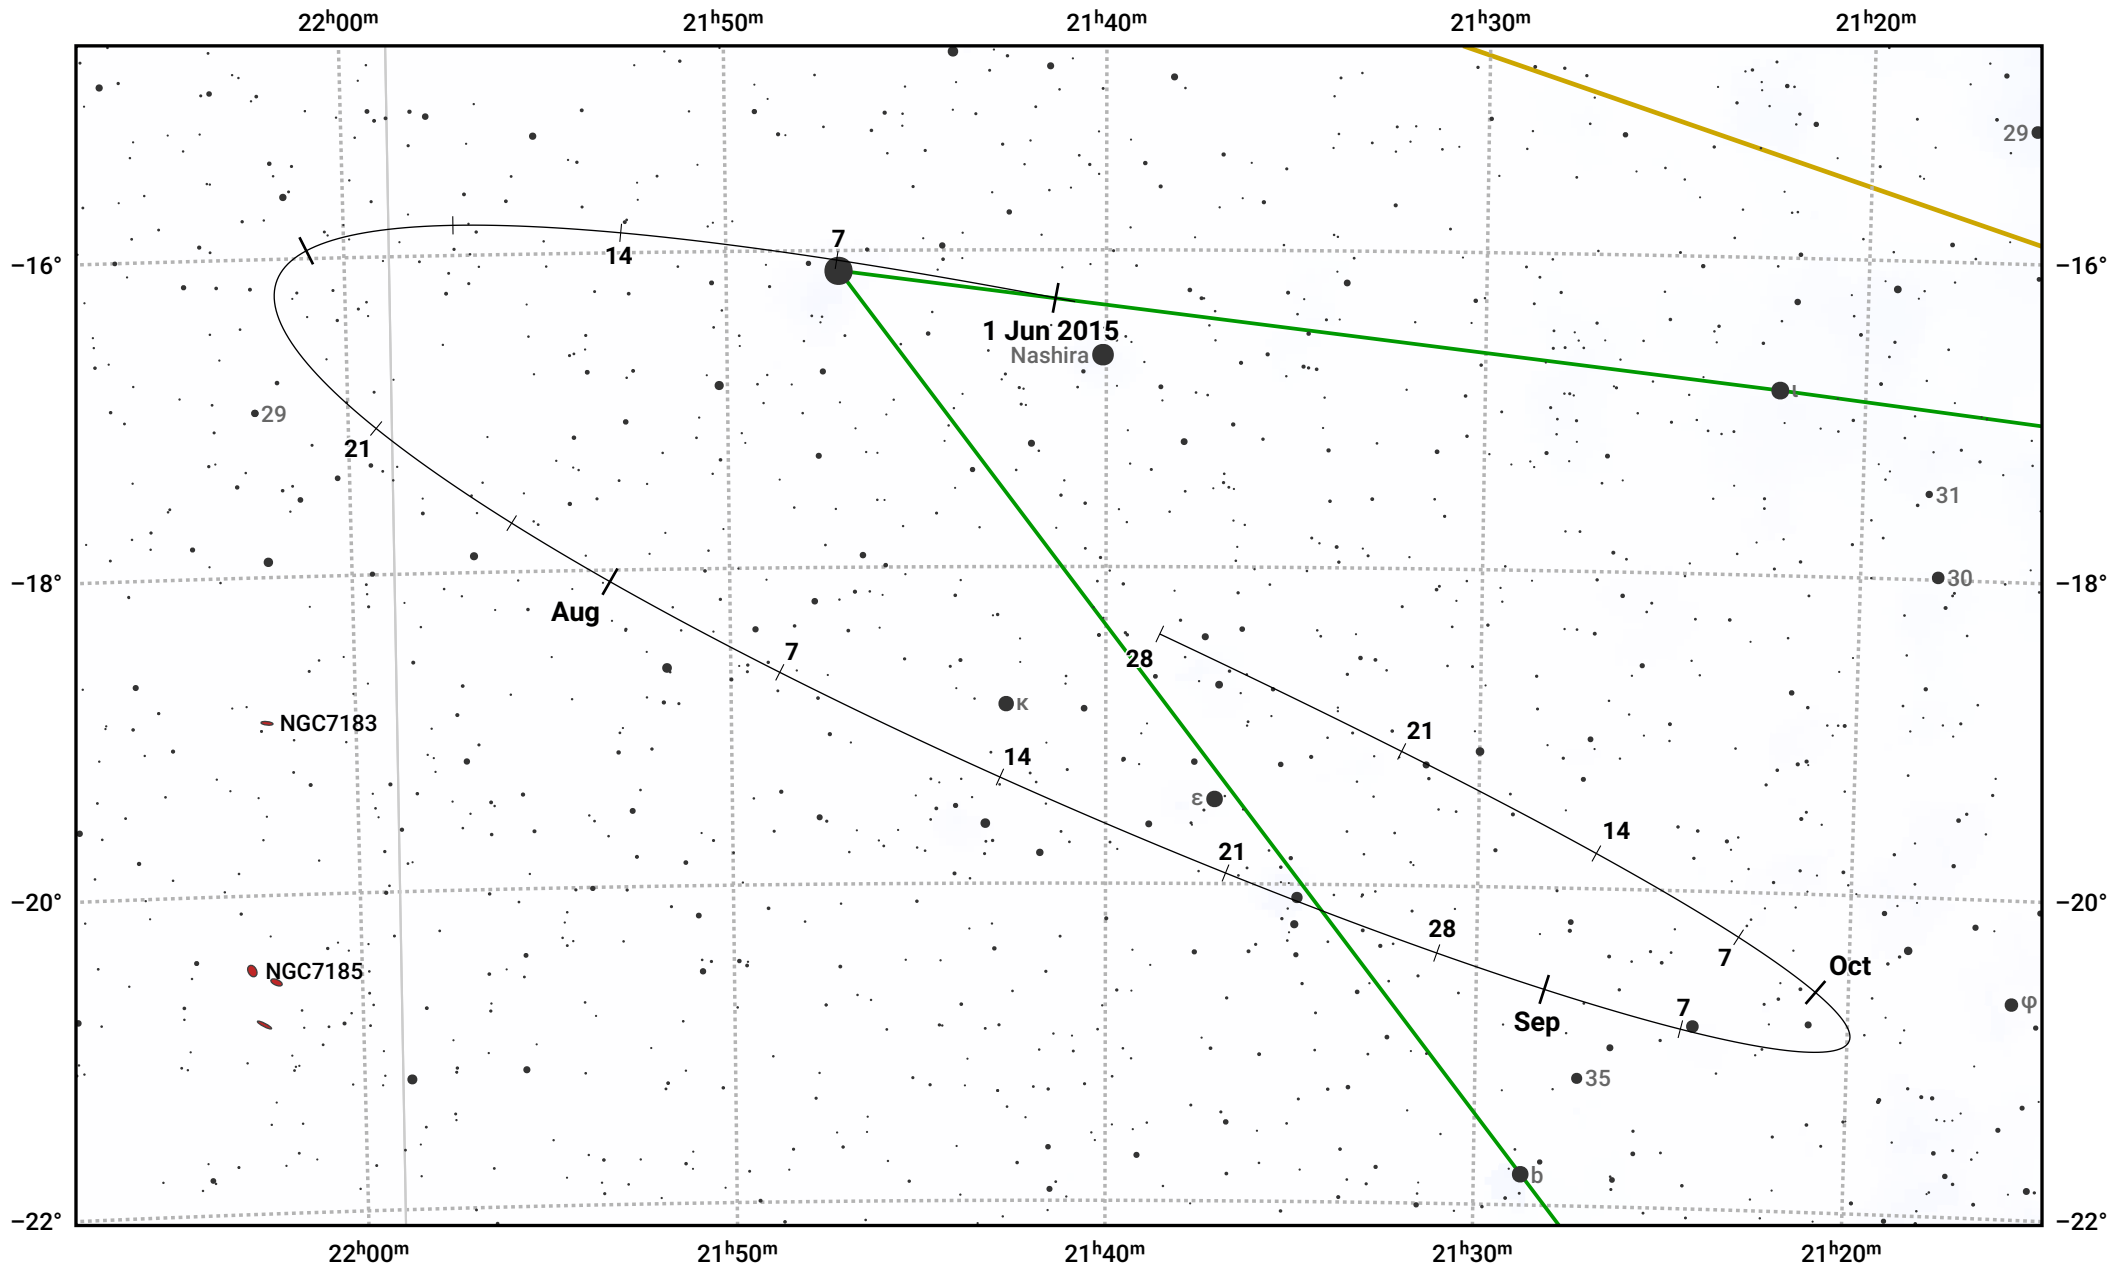

# The path of Asteroid 21 Lutetia around opposition on 14 Aug 2015

© Dominic Ford 2011–2024. Date markers placed at midnight UTC. Downloaded from <https://in-the-sky.org>

Magnitude scale: 11.0 10.0 9.0 8.0 7.0 6.0 5.0 4.0 3.0 2.0

— Ecliptic Plane

Galaxy    Bright nebula    Open cluster    Globular cluster

Date	Mag	Phase
2015 Jun 1	11.3	94%
2015 Jul 1	10.6	97%
2015 Jul 13	10.3	98%
2015 Aug 1	9.7	99%
2015 Sep 1	9.8	99%
2015 Oct 1	10.6	96%