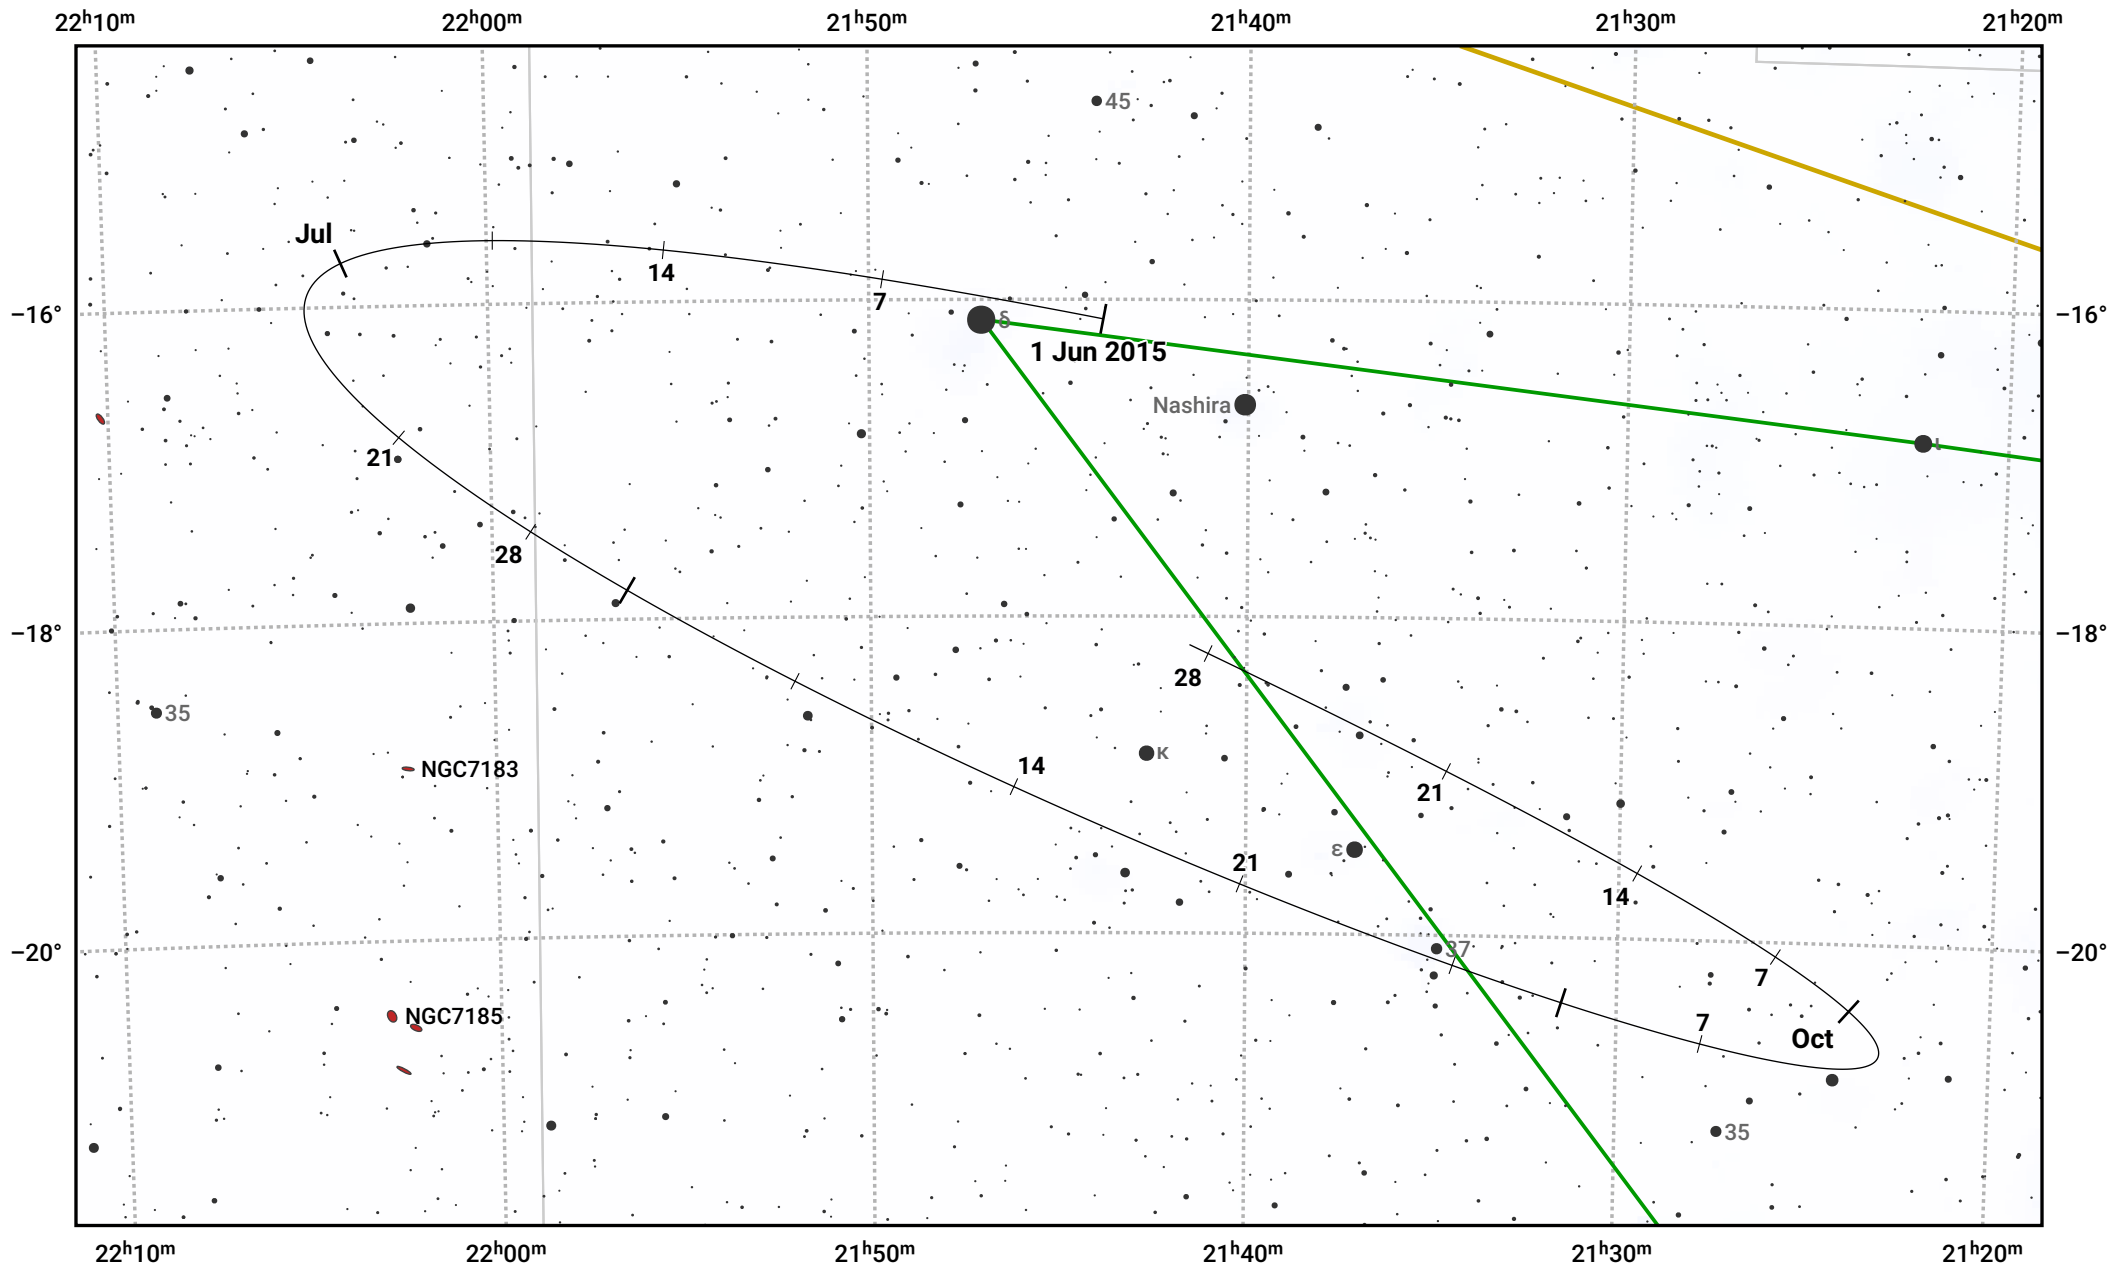

The path of Asteroid 21 Lutetia around opposition on 15 Aug 2015

© Dominic Ford 2011–2024. Date markers placed at midnight UTC. Downloaded from <https://in-the-sky.org>

Magnitude scale: 11.0 10.0 9.0 8.0 7.0 6.0 5.0 4.0 3.0 2.0

— Ecliptic Plane

Galaxy Bright nebula Open cluster Globular cluster

Date	Mag	Phase
2015 Jun 1	11.3	94%
2015 Jul 1	10.6	96%
2015 Jul 14	10.3	98%
2015 Aug 1	9.8	99%
2015 Sep 1	9.8	99%
2015 Oct 1	10.6	96%