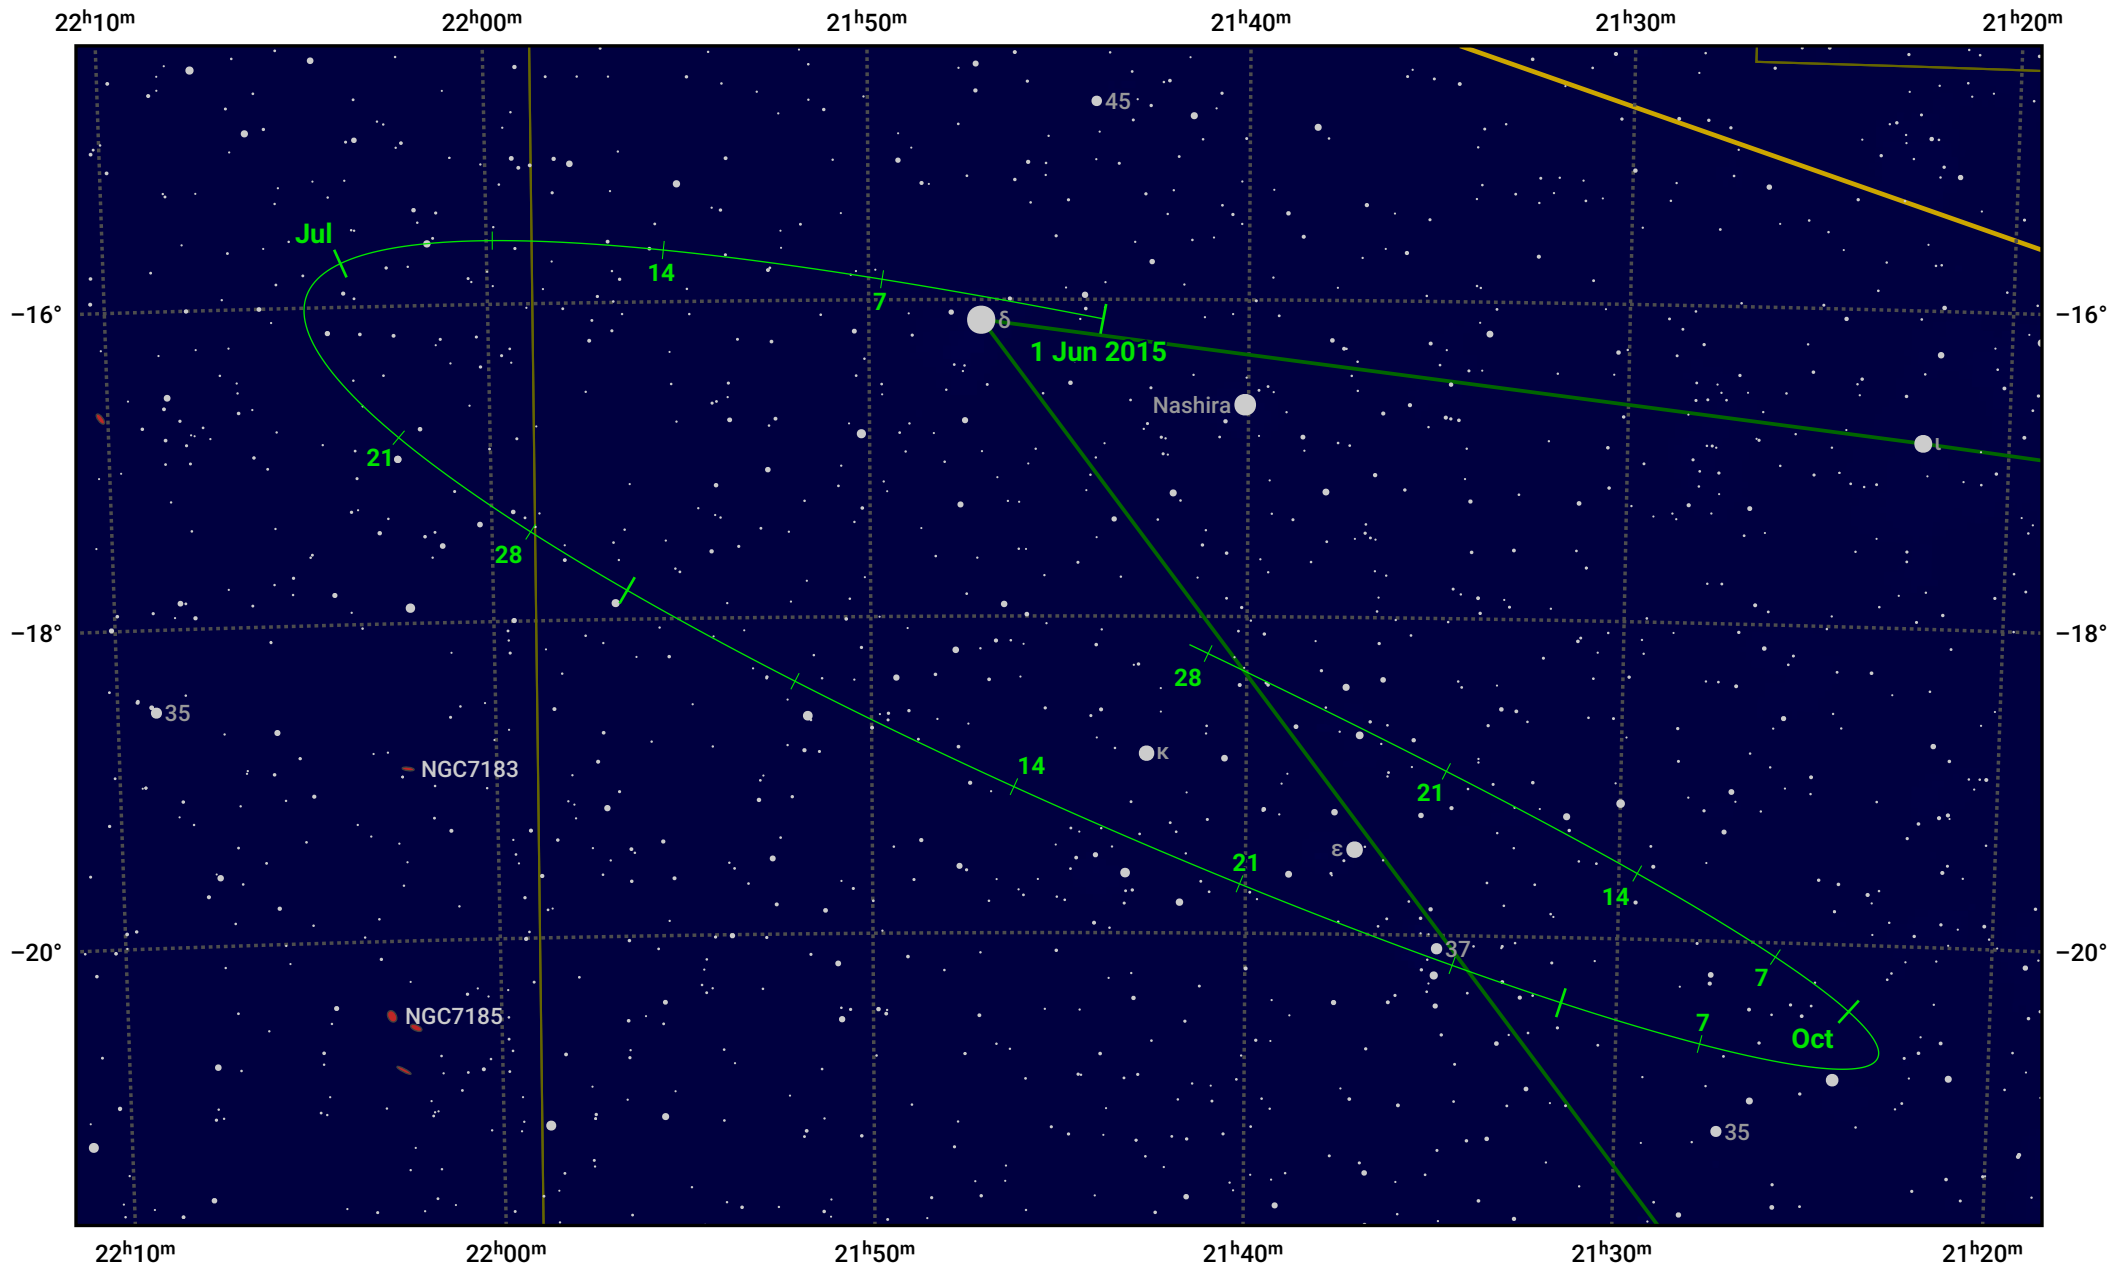

The path of Asteroid 21 Lutetia around opposition on 15 Aug 2015

© Dominic Ford 2011–2024. Date markers placed at midnight UTC. Downloaded from <https://in-the-sky.org>

Magnitude scale: 11.0 10.0 9.0 8.0 7.0 6.0 5.0 4.0 3.0 2.0

— Ecliptic Plane

- Galaxy
- Bright nebula
- Open cluster
- Globular cluster

Date	Mag	Phase
2015 Jun 1	11.3	94%
2015 Jul 1	10.6	96%
2015 Jul 14	10.3	98%
2015 Aug 1	9.8	99%
2015 Sep 1	9.8	99%
2015 Oct 1	10.6	96%