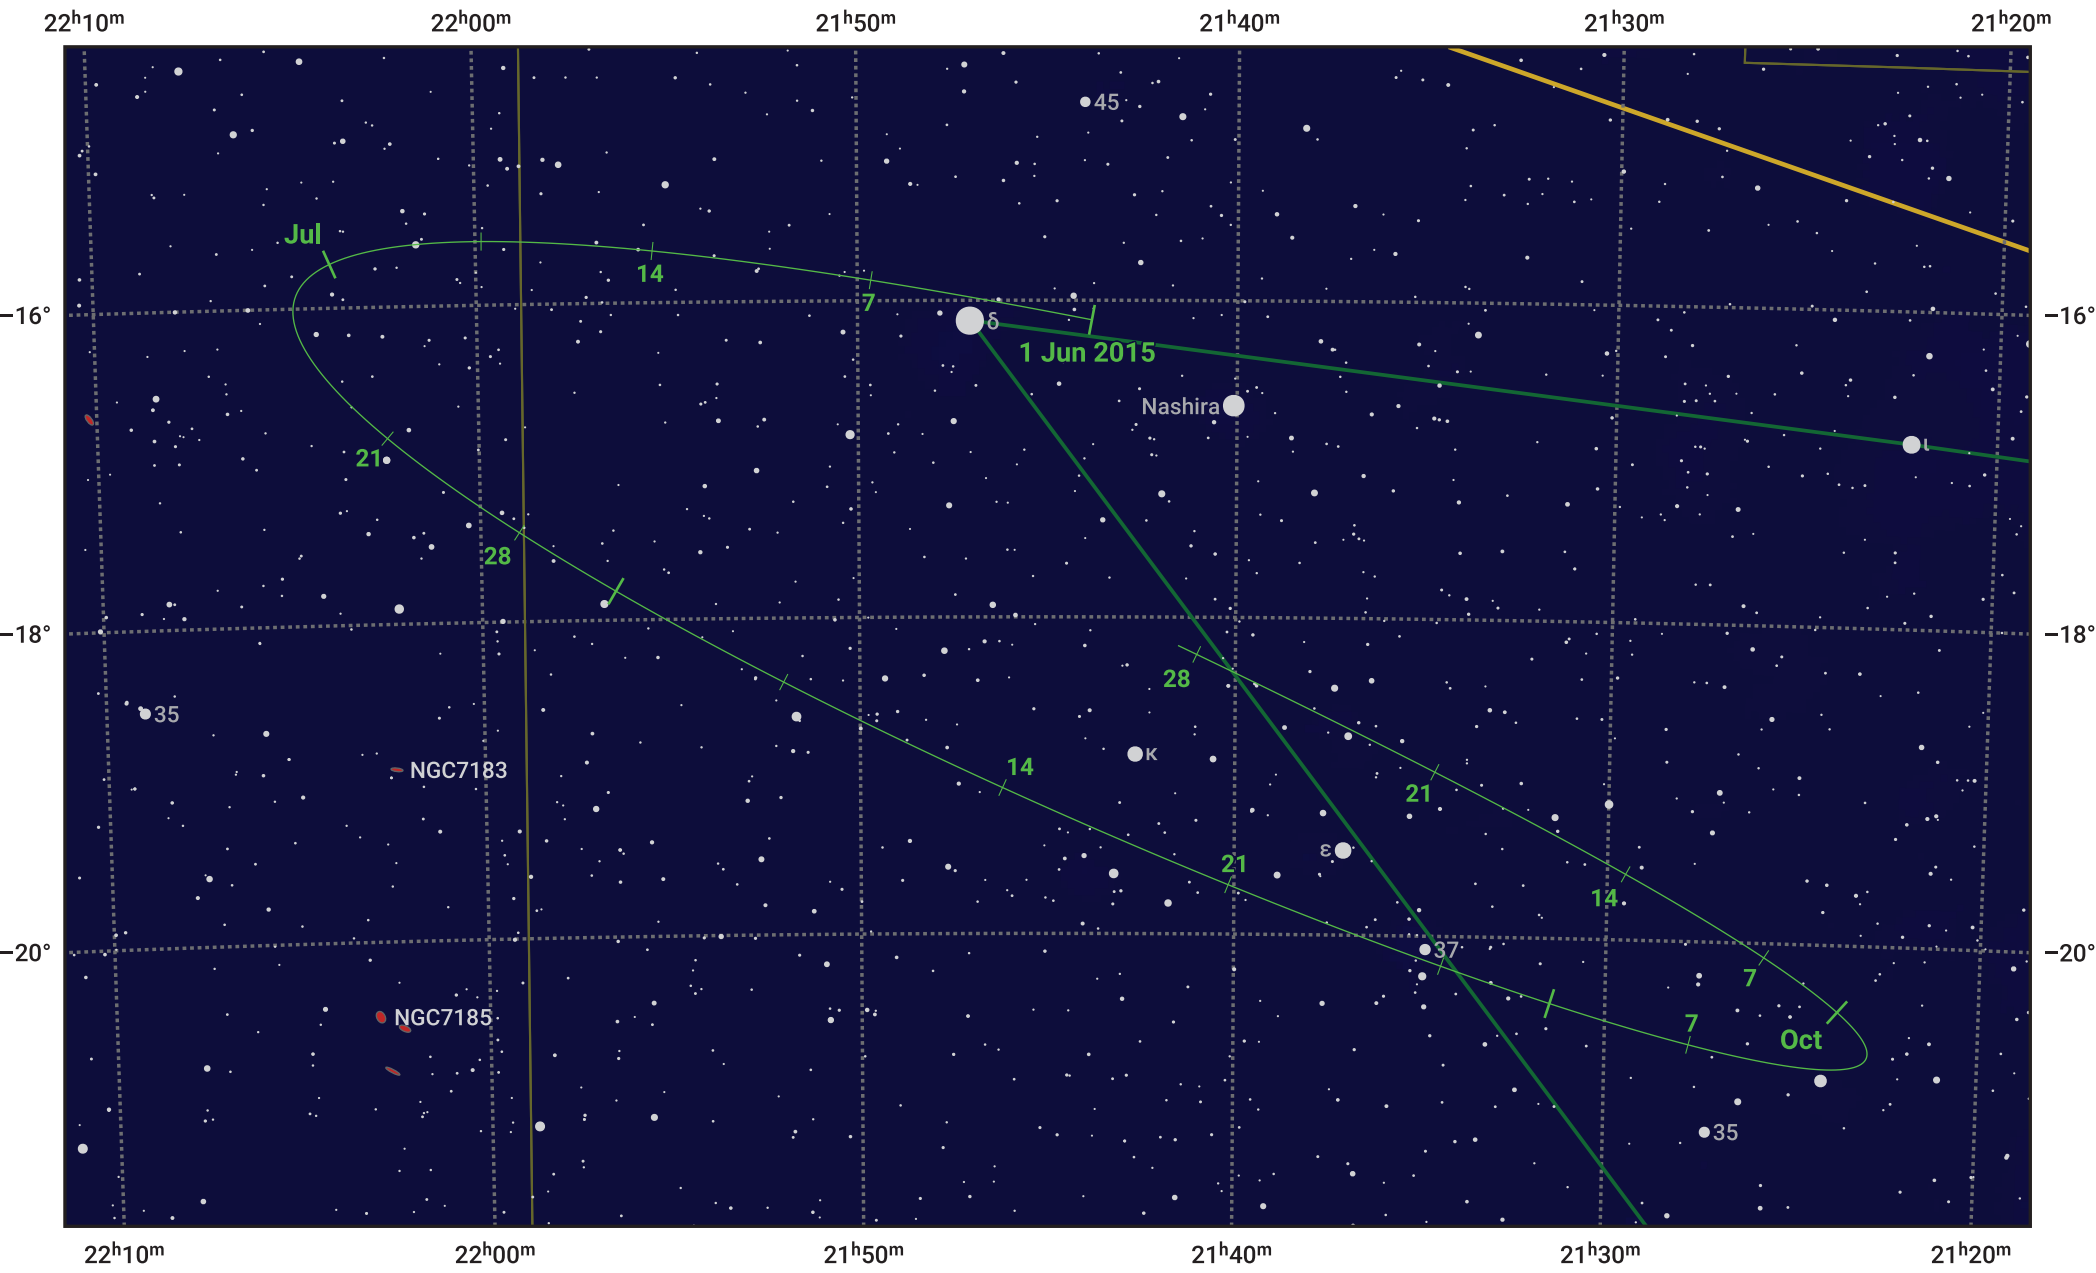

The path of Asteroid 21 Lutetia around opposition on 15 Aug 2015

© Dominic Ford 2011–2024. Date markers placed at midnight UTC. Downloaded from <https://in-the-sky.org>

Magnitude scale: 11.0 10.0 9.0 8.0 7.0 6.0 5.0 4.0 3.0 2.0

— Ecliptic Plane

- Galaxy
- Bright nebula
- Open cluster
- Globular cluster

Date	Mag	Phase
2015 Jun 1	11.3	94%
2015 Jul 1	10.6	96%
2015 Jul 14	10.3	98%
2015 Aug 1	9.8	99%
2015 Sep 1	9.8	99%
2015 Oct 1	10.6	96%