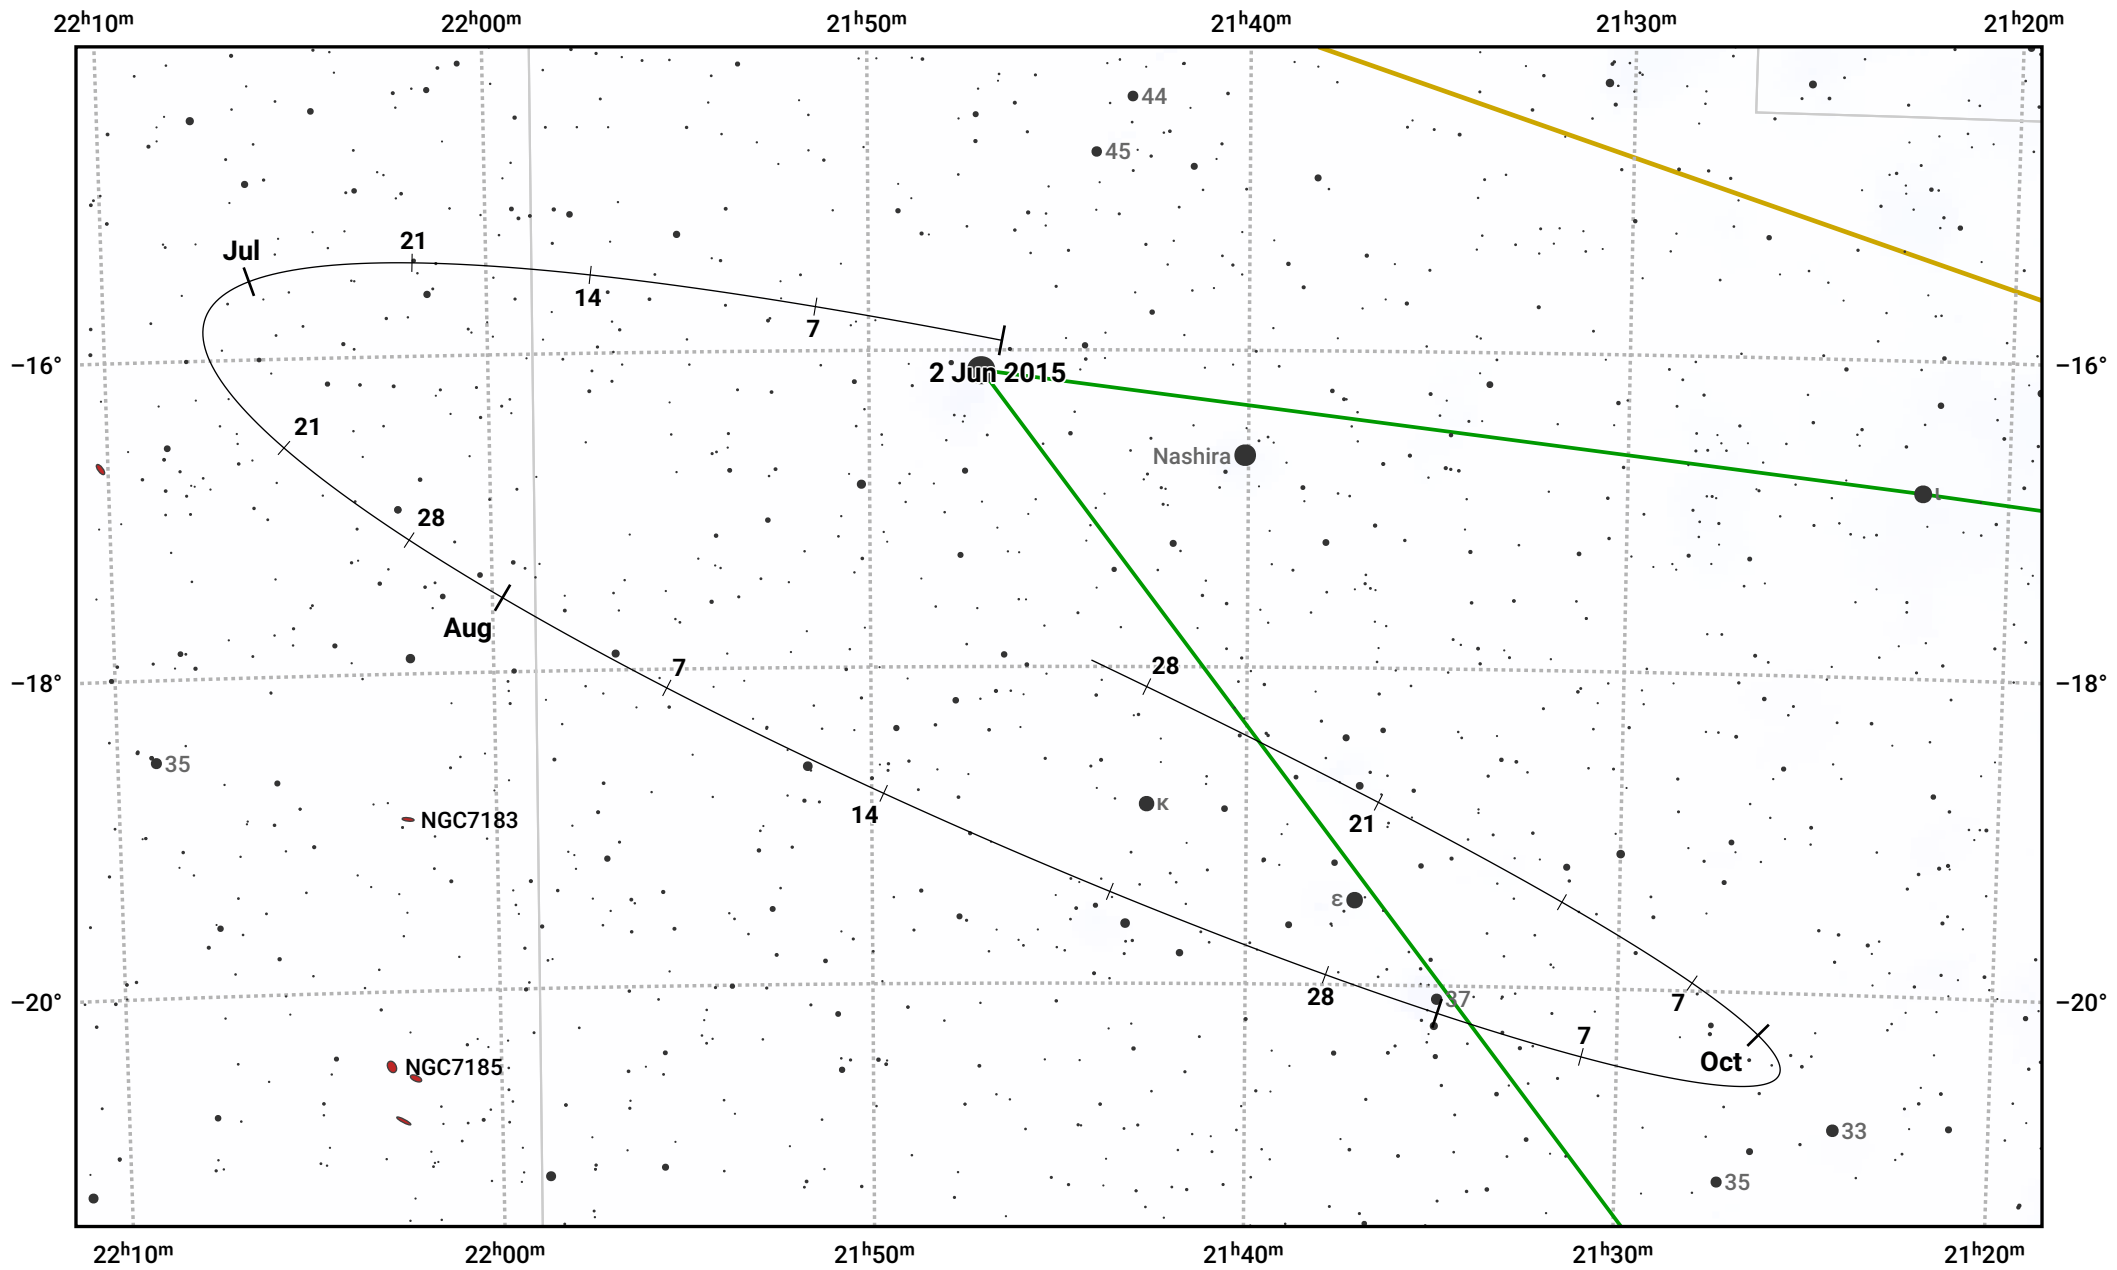

The path of Asteroid 21 Lutetia around opposition on 16 Aug 2015

© Dominic Ford 2011–2024. Date markers placed at midnight UTC. Downloaded from <https://in-the-sky.org>

Magnitude scale: 11.0 10.0 9.0 8.0 7.0 6.0 5.0 4.0 3.0 2.0

— Ecliptic Plane

Galaxy Bright nebula Open cluster Globular cluster

Date	Mag	Phase
2015 Jul 1	10.7	96%
2015 Jul 15	10.3	98%
2015 Aug 1	9.8	99%
2015 Sep 1	9.8	99%
2015 Oct 1	10.6	96%