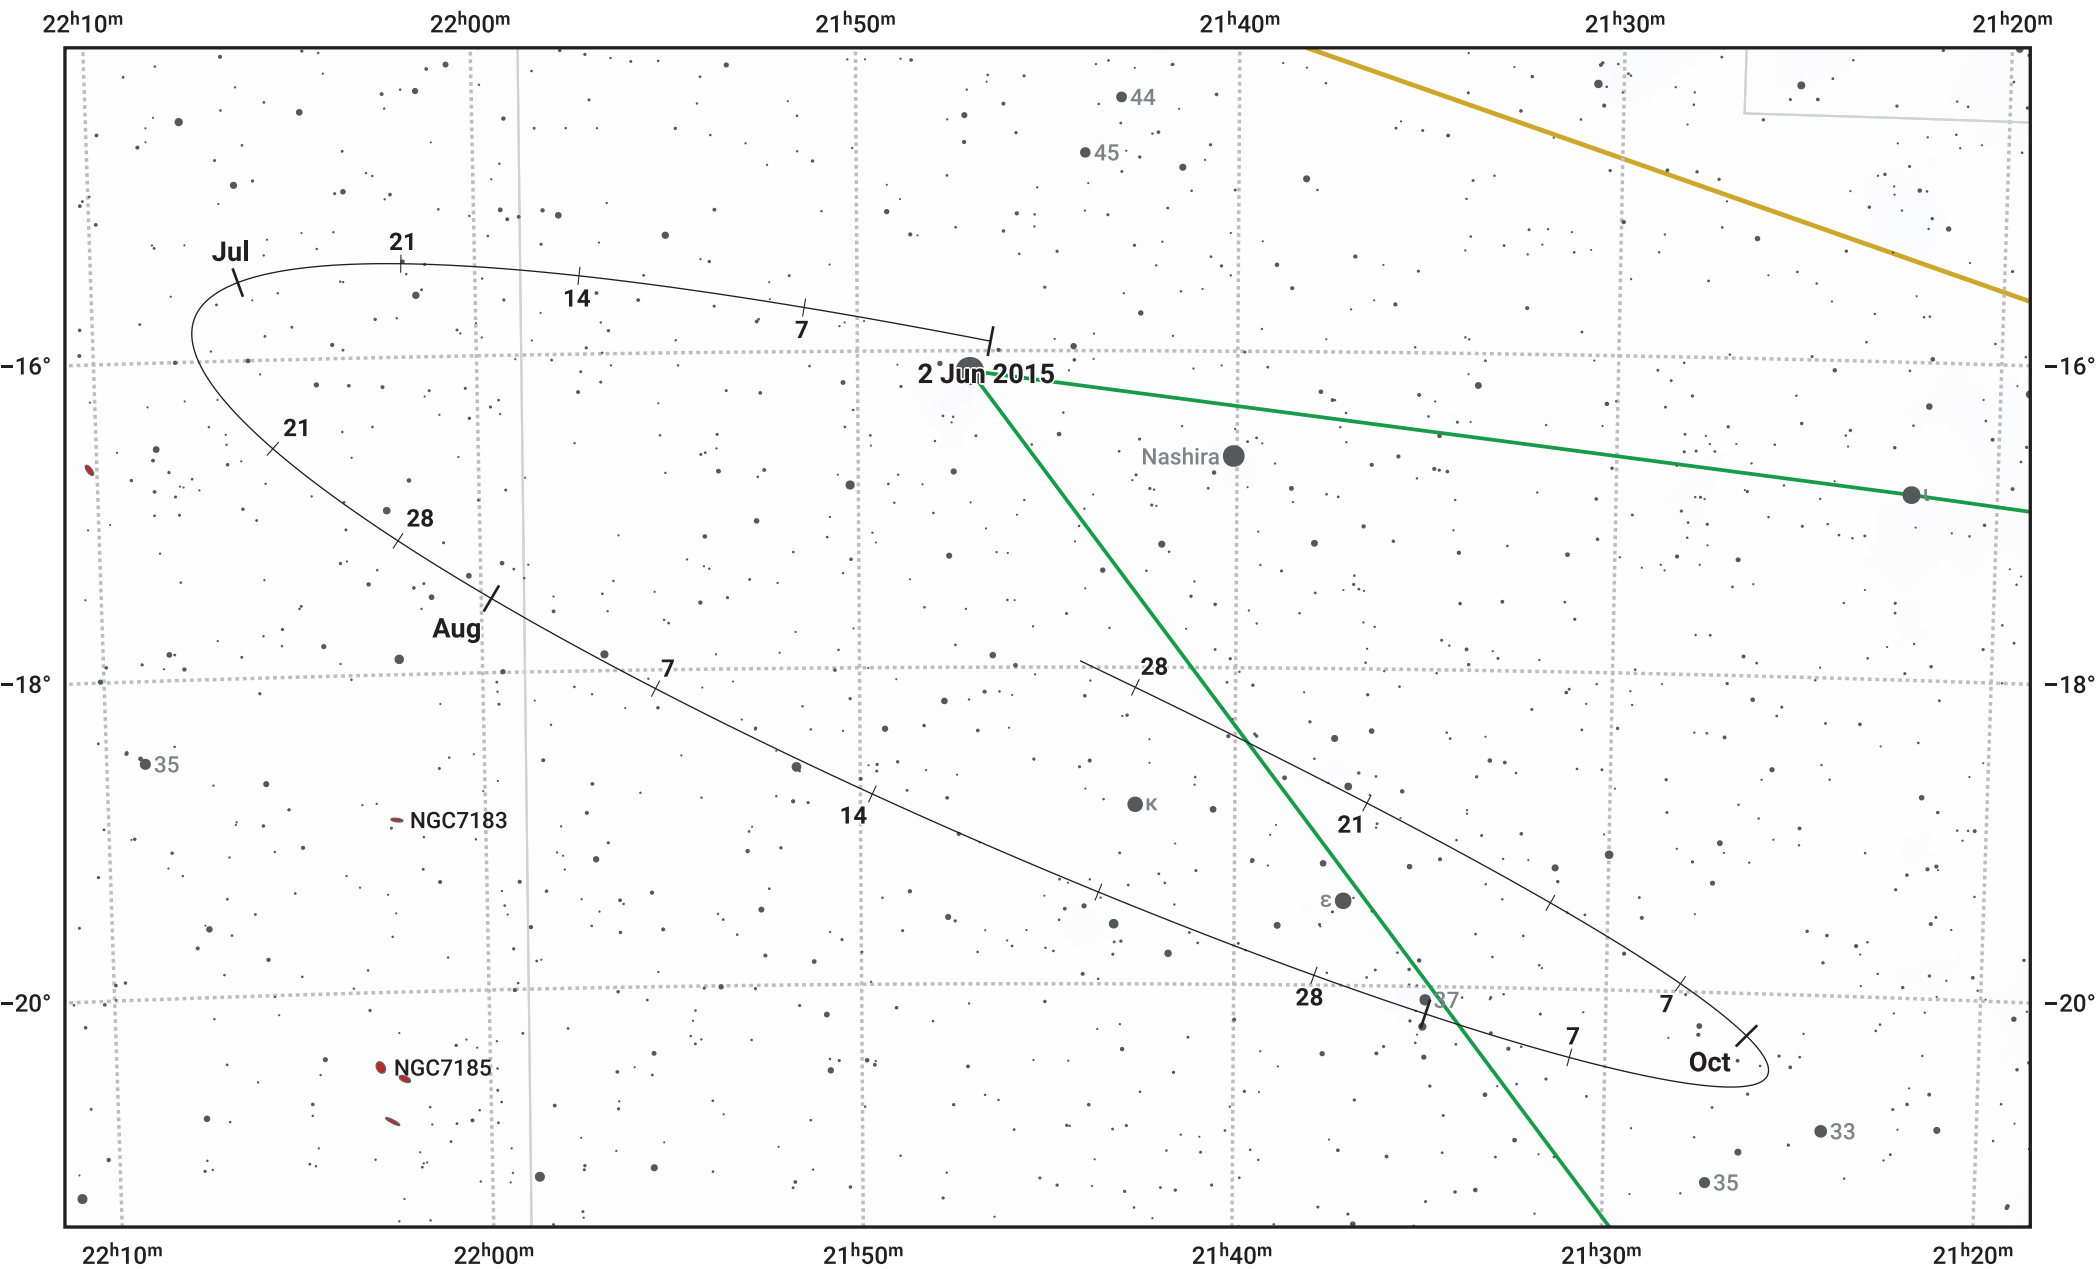

The path of Asteroid 21 Lutetia around opposition on 16 Aug 2015

© Dominic Ford 2011–2024. Date markers placed at midnight UTC. Downloaded from <https://in-the-sky.org>

Magnitude scale: 11.0 10.0 9.0 8.0 7.0 6.0 5.0 4.0 3.0 2.0

— Ecliptic Plane

- Galaxy
- Bright nebula
- Open cluster
- ⊕ Globular cluster

Date	Mag	Phase
2015 Jul 1	10.7	96%
2015 Jul 15	10.3	98%
2015 Aug 1	9.8	99%
2015 Sep 1	9.8	99%
2015 Oct 1	10.6	96%