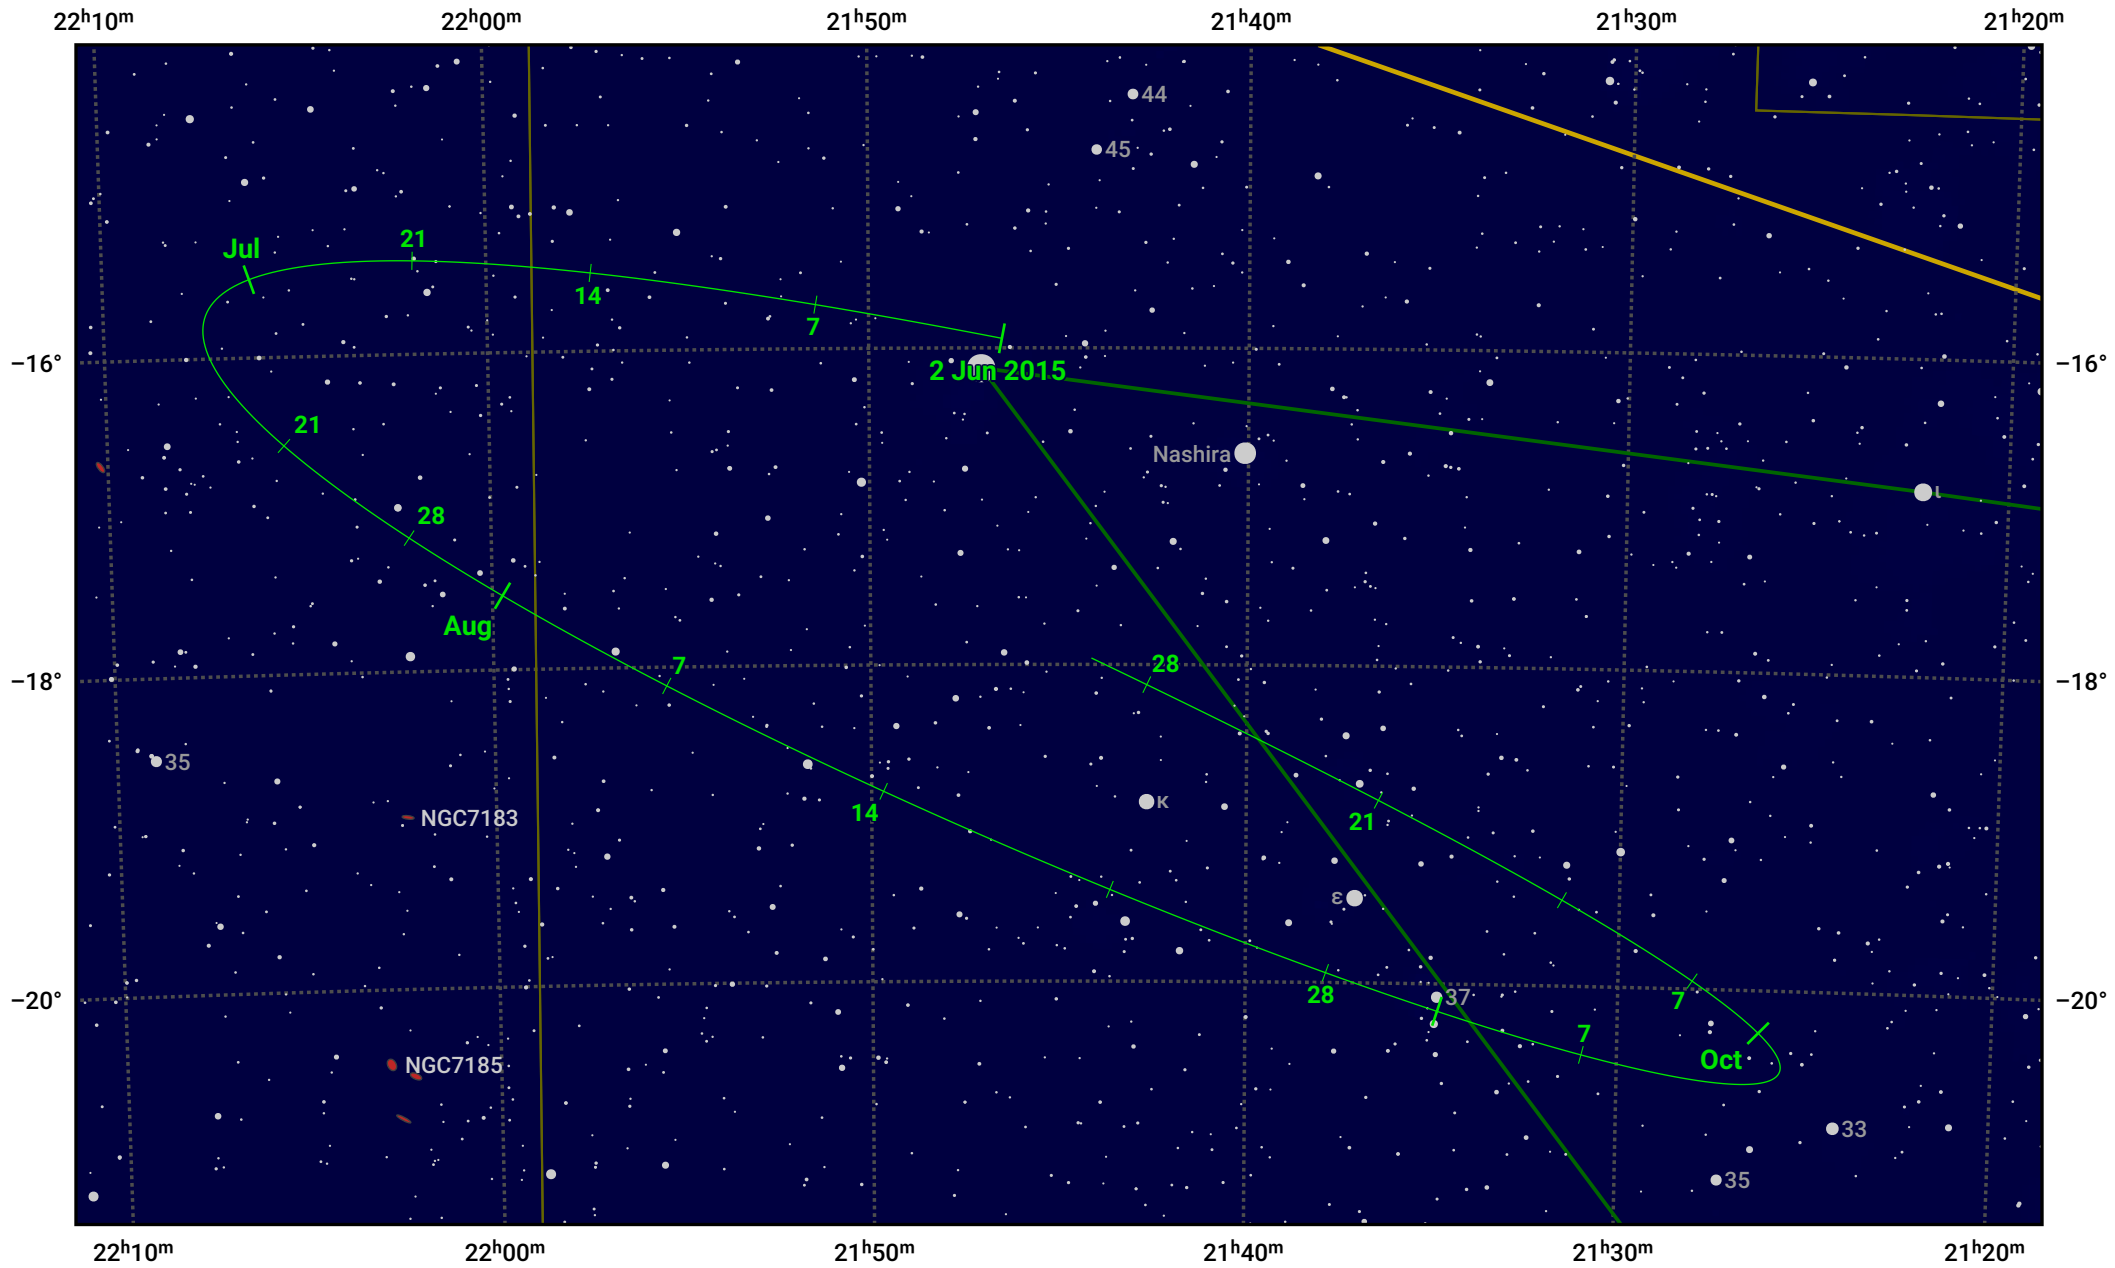

The path of Asteroid 21 Lutetia around opposition on 16 Aug 2015

© Dominic Ford 2011–2024. Date markers placed at midnight UTC. Downloaded from <https://in-the-sky.org>

Magnitude scale: 11.0 10.0 9.0 8.0 7.0 6.0 5.0 4.0 3.0 2.0

— Ecliptic Plane

-  Galaxy
-  Bright nebula
-  Open cluster
-  Globular cluster

Date	Mag	Phase
2015 Jul 1	10.7	96%
2015 Jul 15	10.3	98%
2015 Aug 1	9.8	99%
2015 Sep 1	9.8	99%
2015 Oct 1	10.6	96%