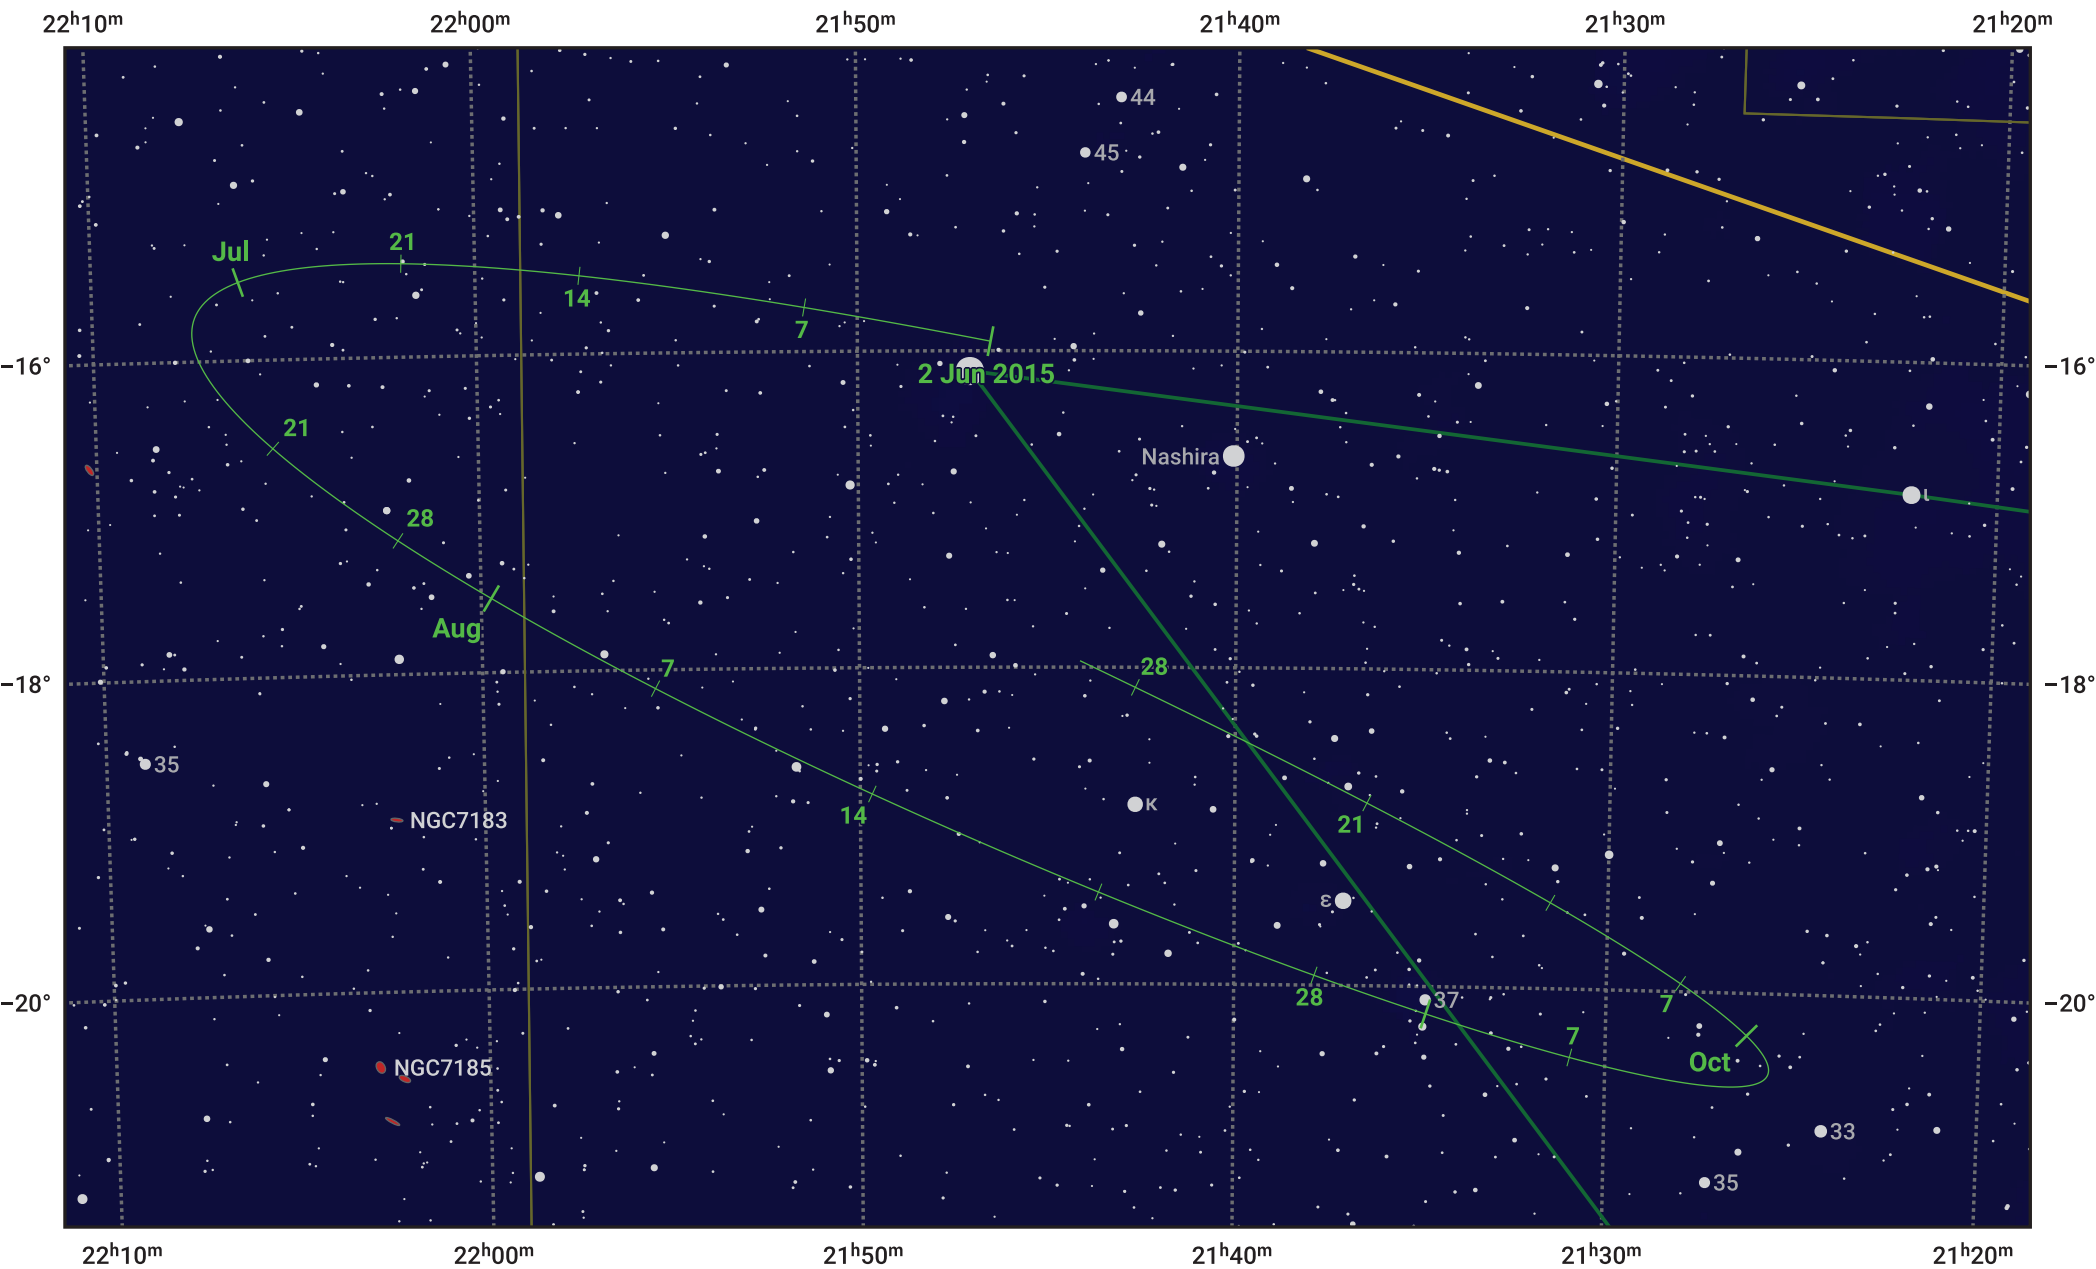

# The path of Asteroid 21 Lutetia around opposition on 16 Aug 2015

© Dominic Ford 2011–2024. Date markers placed at midnight UTC. Downloaded from <https://in-the-sky.org>

Magnitude scale: 11.0 10.0 9.0 8.0 7.0 6.0 5.0 4.0 3.0 2.0

— Ecliptic Plane

- Galaxy
- Bright nebula
- Open cluster
- ⊕ Globular cluster

Date	Mag	Phase
2015 Jul 1	10.7	96%
2015 Jul 15	10.3	98%
2015 Aug 1	9.8	99%
2015 Sep 1	9.8	99%
2015 Oct 1	10.6	96%