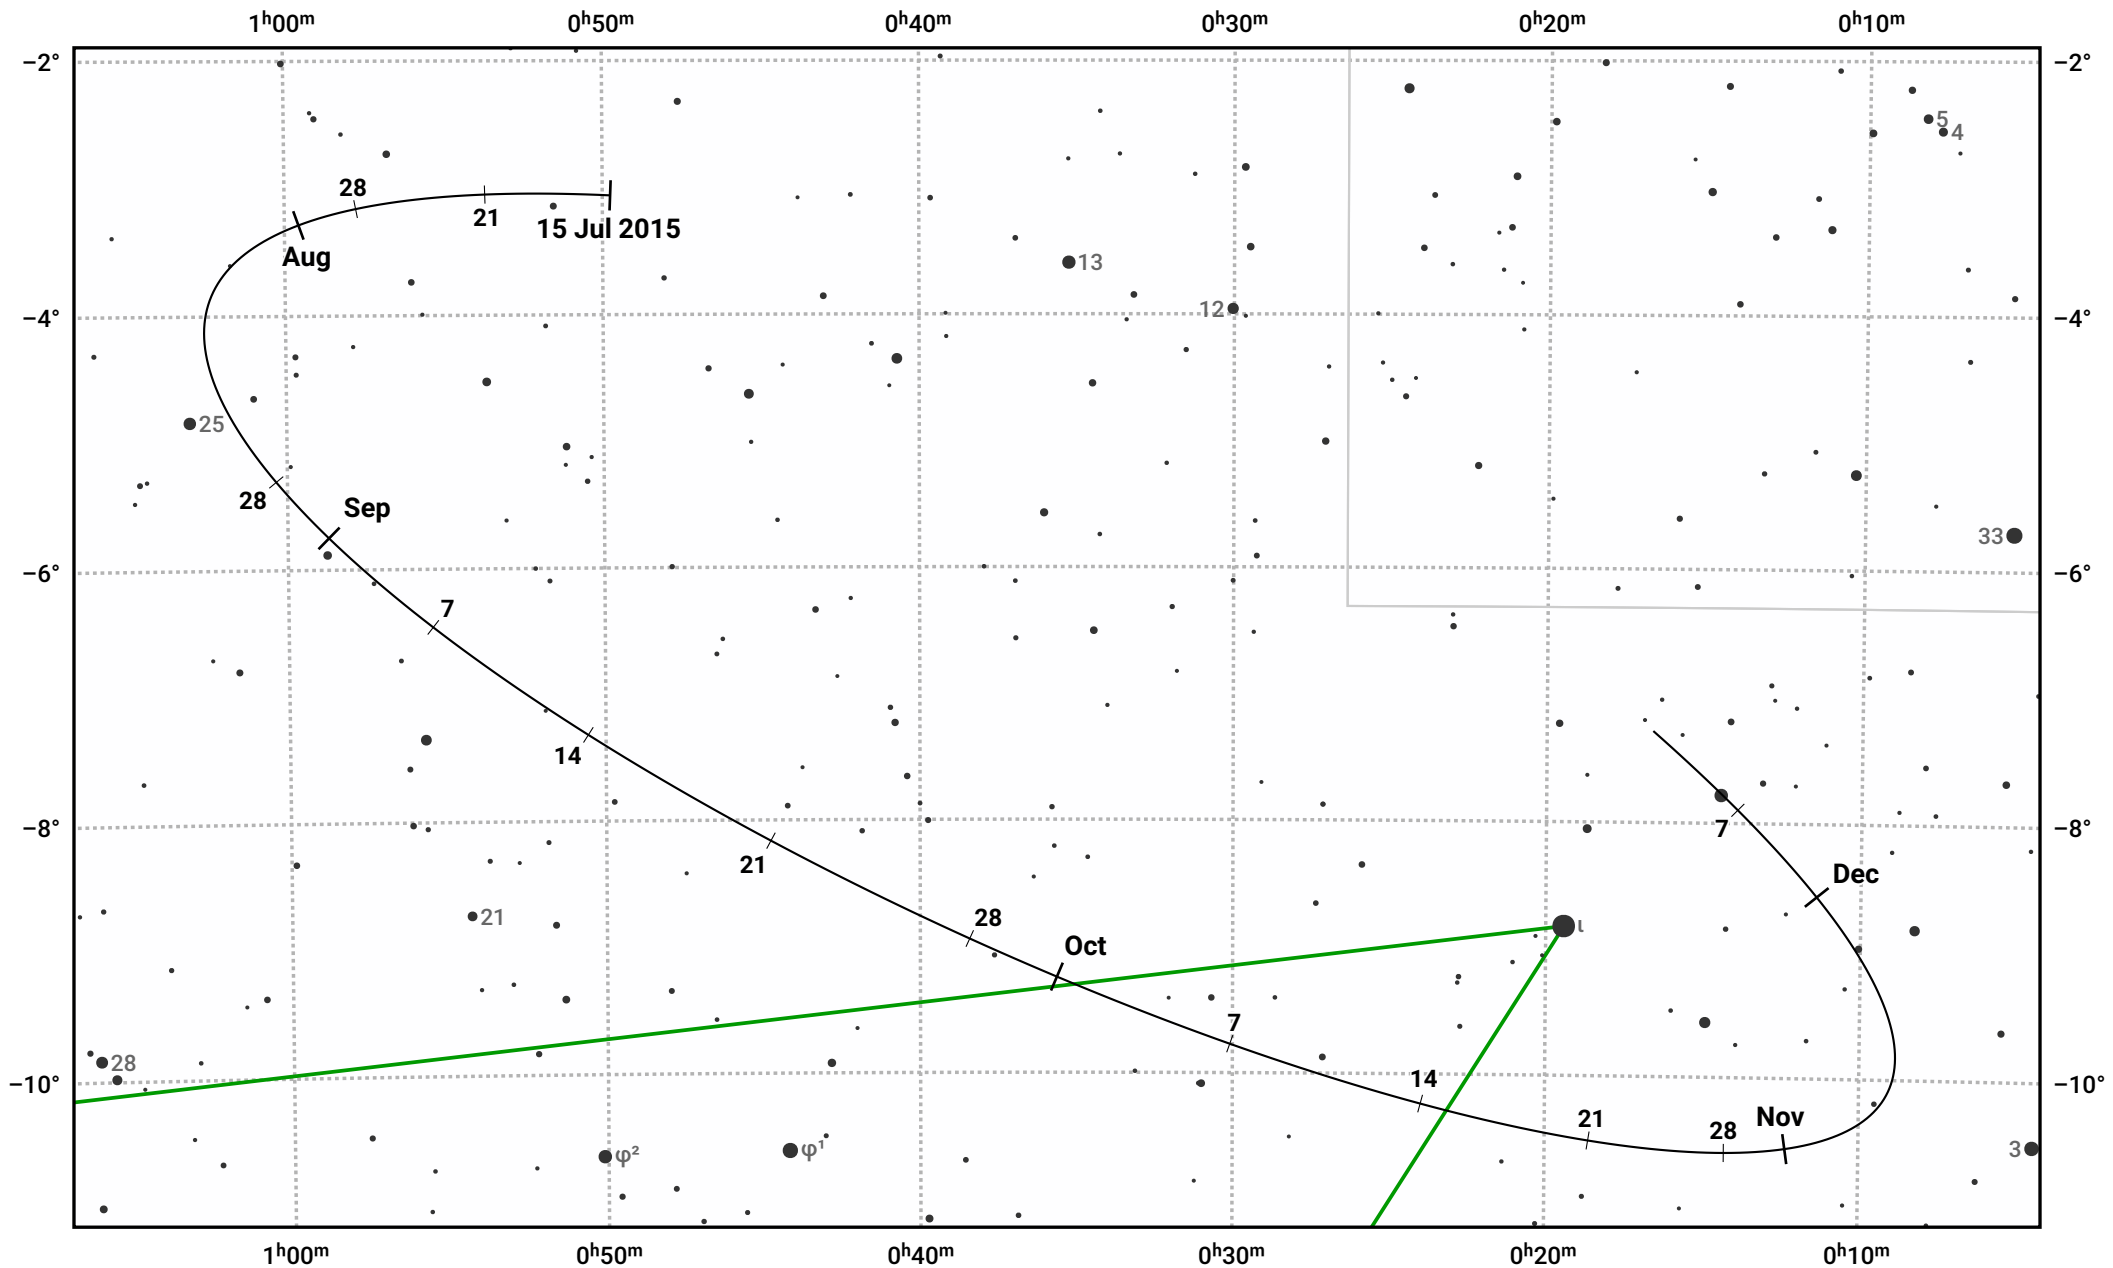

The path of Asteroid 4 Vesta around opposition on 28 Sep 2015

© Dominic Ford 2011–2024. Date markers placed at midnight UTC. Downloaded from <https://in-the-sky.org>

Magnitude scale: · 9.0 · 8.0 · 7.0 · 6.0 · 5.0 ● 4.0 ●● 3.0

— Ecliptic Plane

● Galaxy ■ Bright nebula ● Open cluster ⊕ Globular cluster

Date	Mag	Phase
2015 Aug 1	7.4	96%
2015 Sep 1	6.8	99%
2015 Sep 9	6.6	99%
2015 Oct 1	6.3	100%
2015 Nov 1	7.0	98%
2015 Nov 27	7.6	97%
2015 Dec 1	7.7	96%