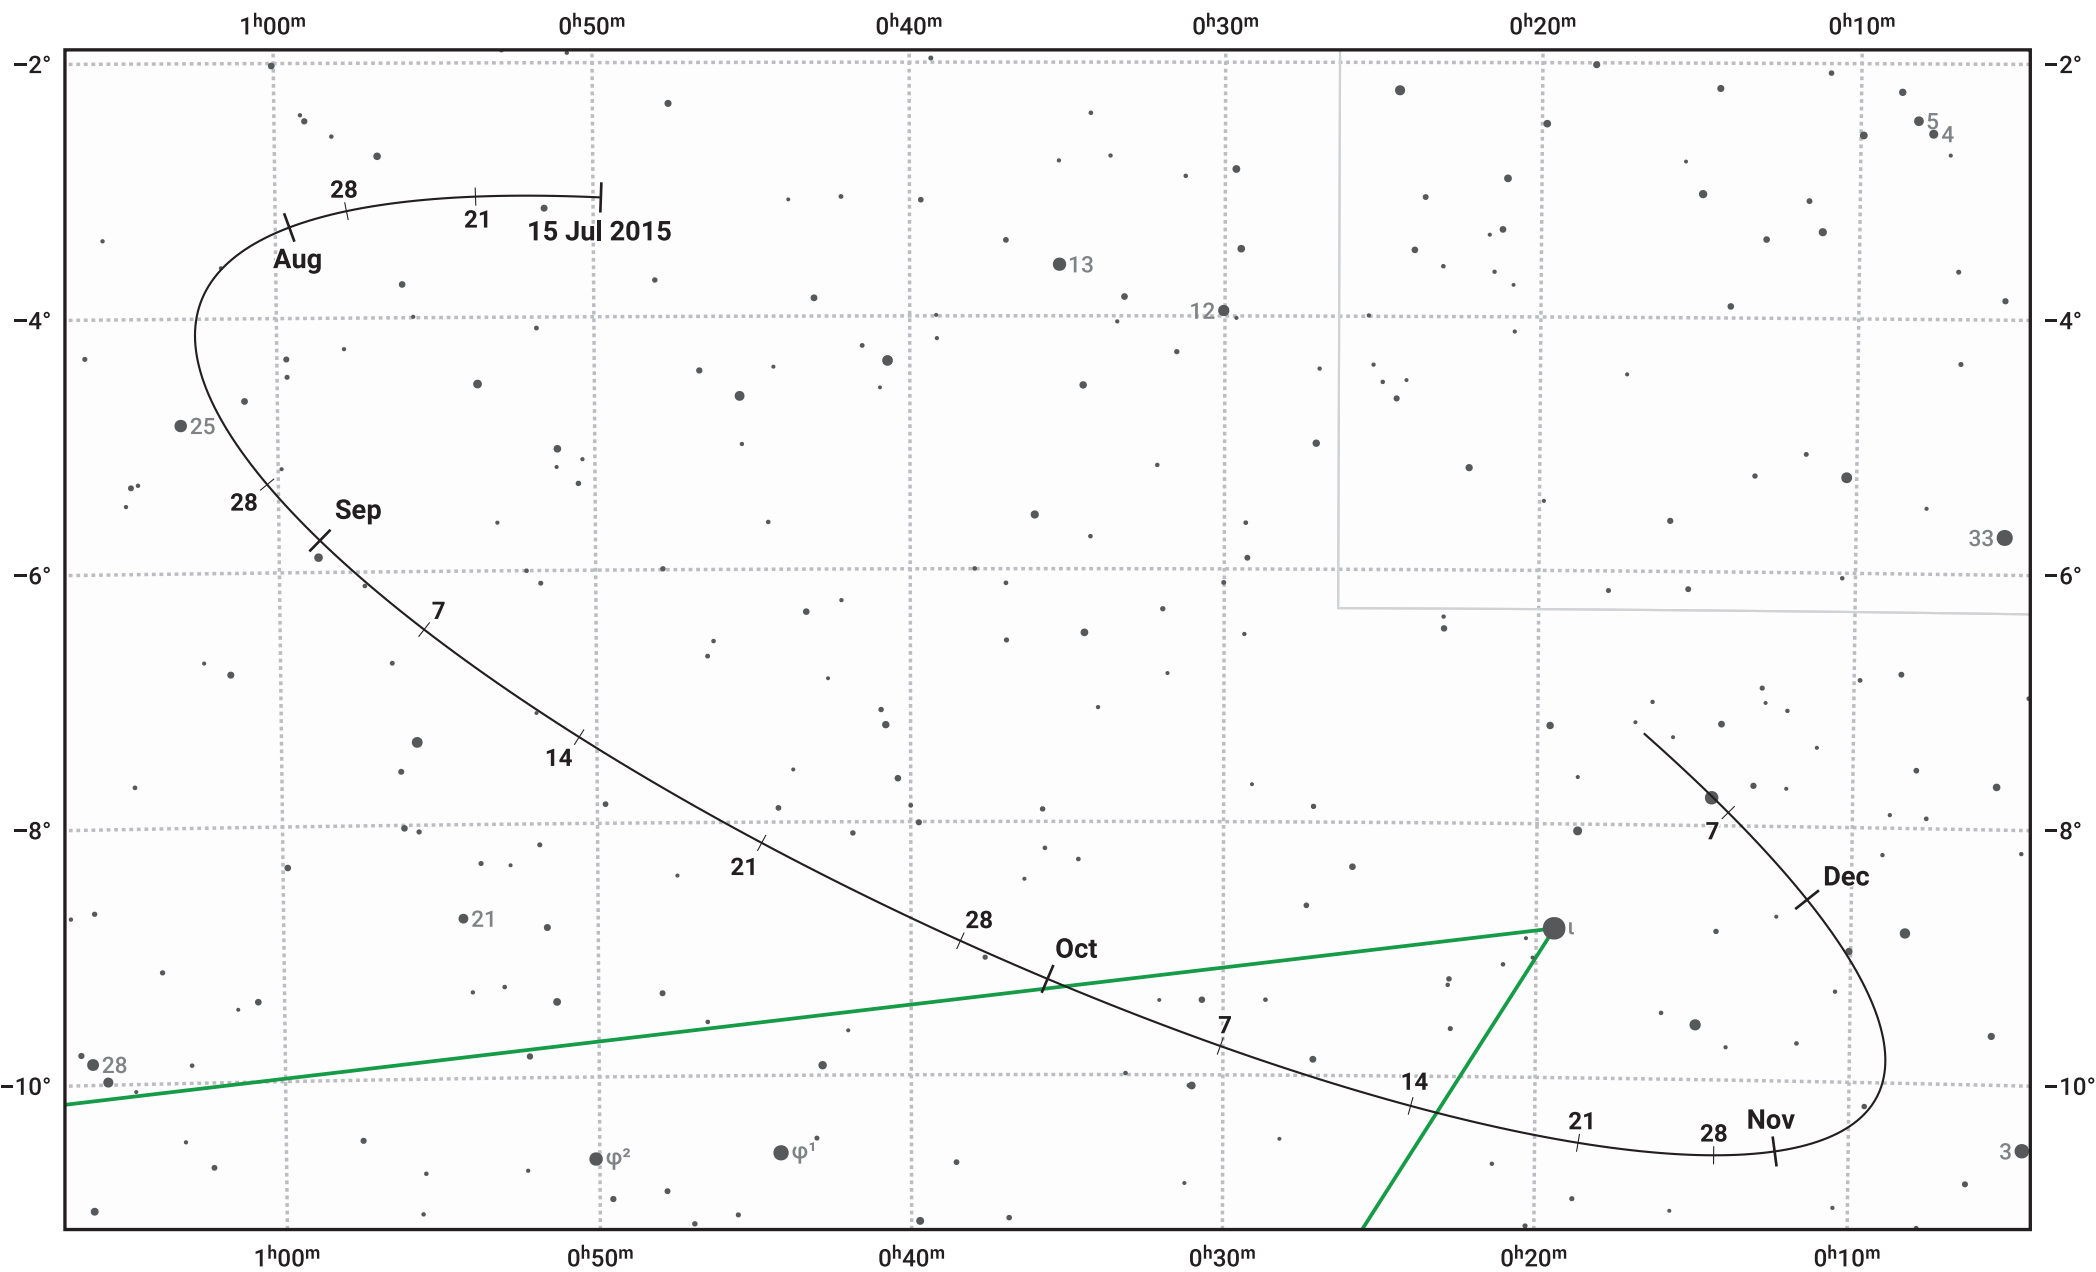

# The path of Asteroid 4 Vesta around opposition on 28 Sep 2015

© Dominic Ford 2011–2024. Date markers placed at midnight UTC. Downloaded from <https://in-the-sky.org>

Magnitude scale:    • 9.0    • 8.0    • 7.0    • 6.0    • 5.0    • 4.0    • 3.0

— Ecliptic Plane

● Galaxy    
 ■ Bright nebula    
 ● Open cluster    
 ⊕ Globular cluster

Date	Mag	Phase
2015 Aug 1	7.4	96%
2015 Sep 1	6.8	99%
2015 Sep 9	6.6	99%
2015 Oct 1	6.3	100%
2015 Nov 1	7.0	98%
2015 Nov 27	7.6	97%
2015 Dec 1	7.7	96%