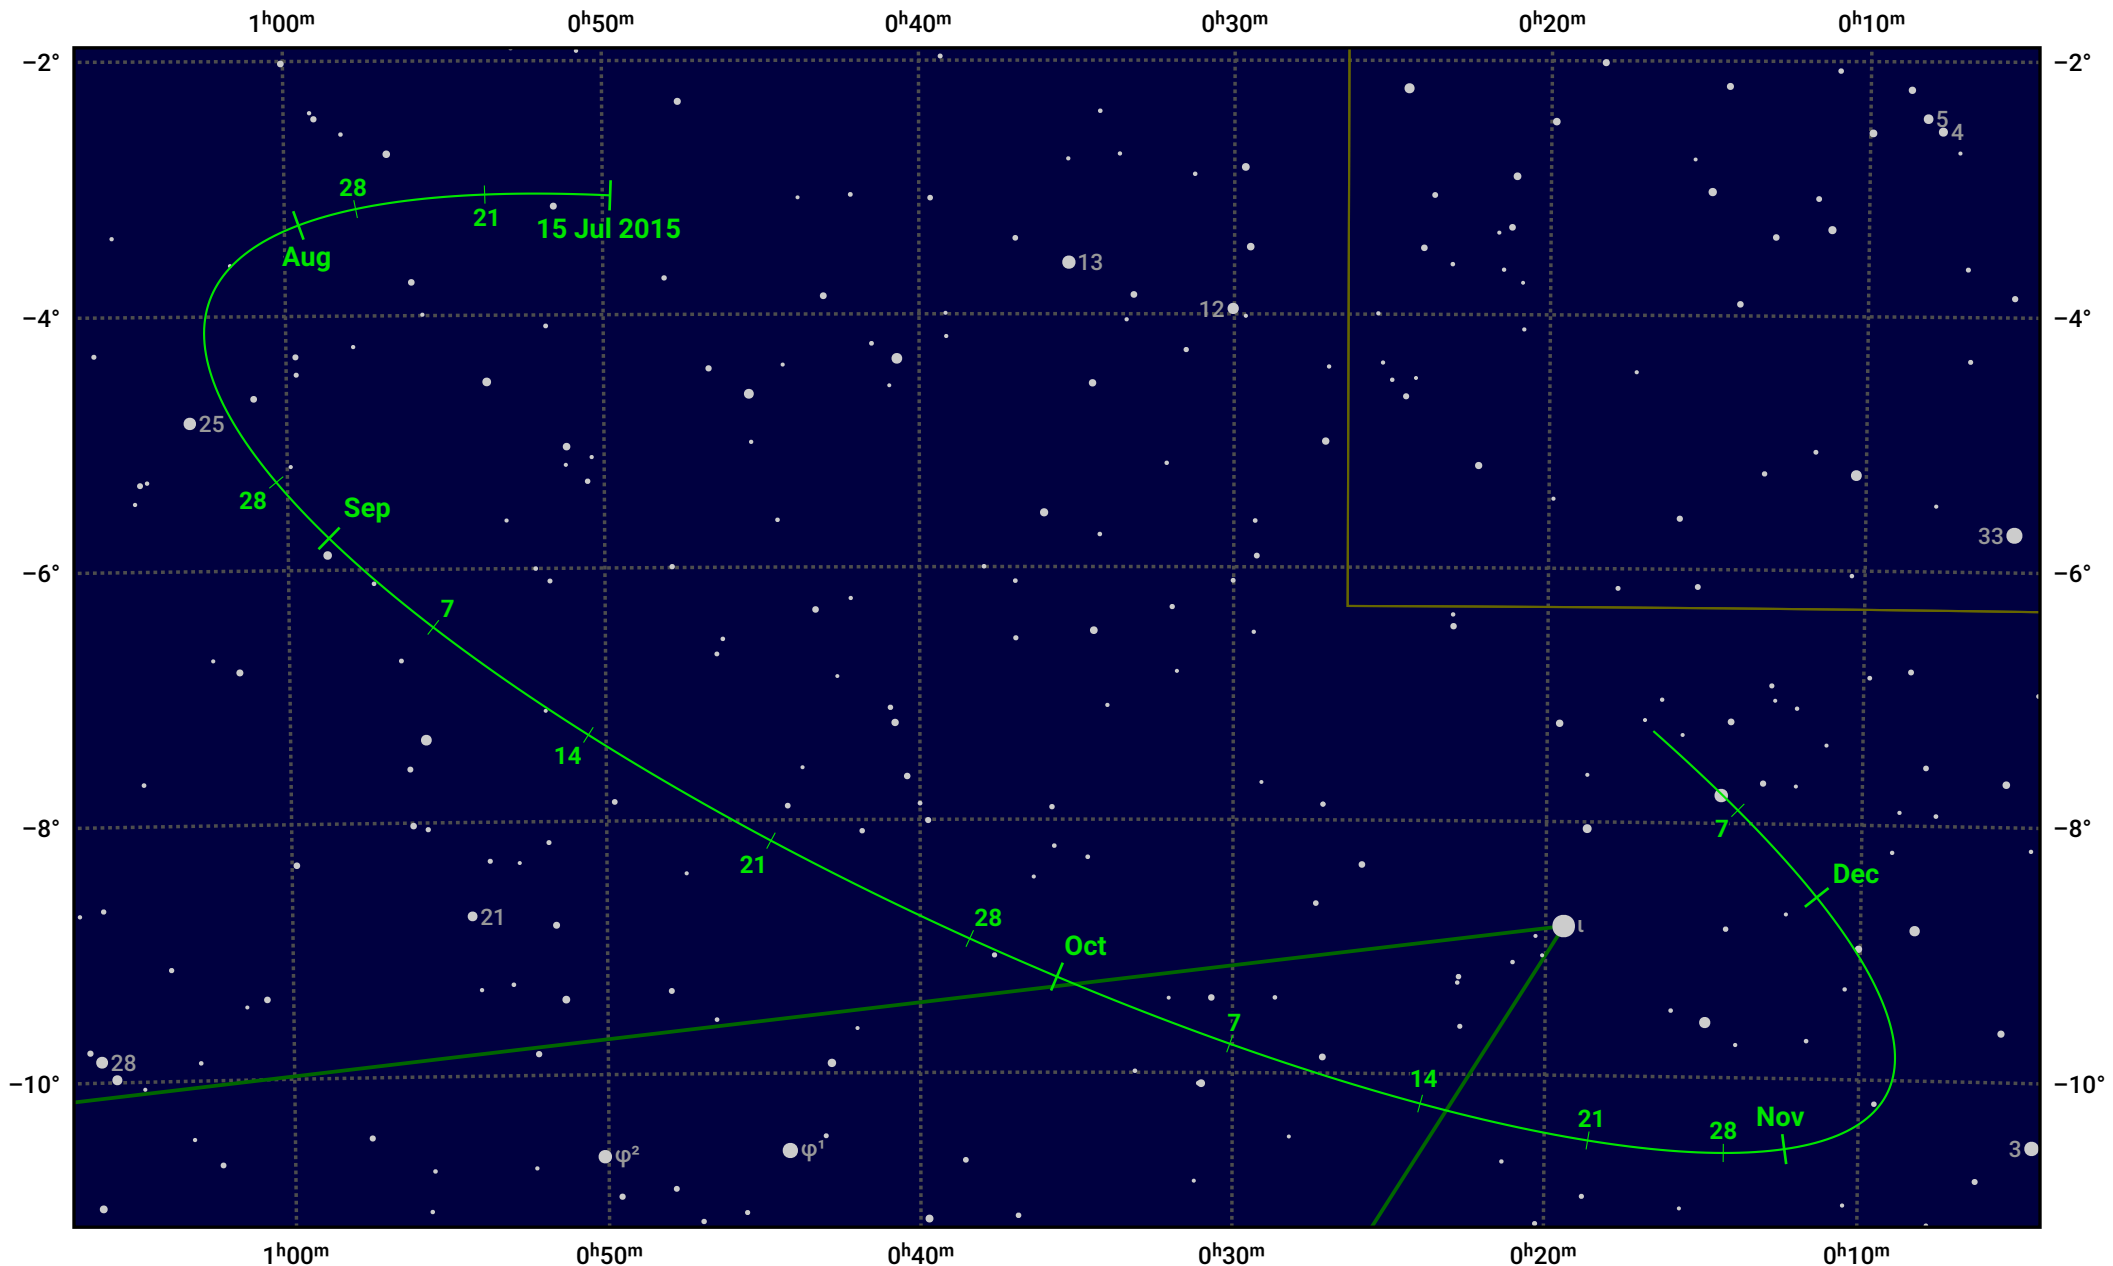

# The path of Asteroid 4 Vesta around opposition on 28 Sep 2015

© Dominic Ford 2011–2024. Date markers placed at midnight UTC. Downloaded from <https://in-the-sky.org>

Magnitude scale: · 9.0 · 8.0 · 7.0 · 6.0 · 5.0 ● 4.0 ● 3.0

— Ecliptic Plane

Galaxy    Bright nebula    Open cluster    Globular cluster

Date	Mag	Phase
2015 Aug 1	7.4	96%
2015 Sep 1	6.8	99%
2015 Sep 9	6.6	99%
2015 Oct 1	6.3	100%
2015 Nov 1	7.0	98%
2015 Nov 27	7.6	97%
2015 Dec 1	7.7	96%