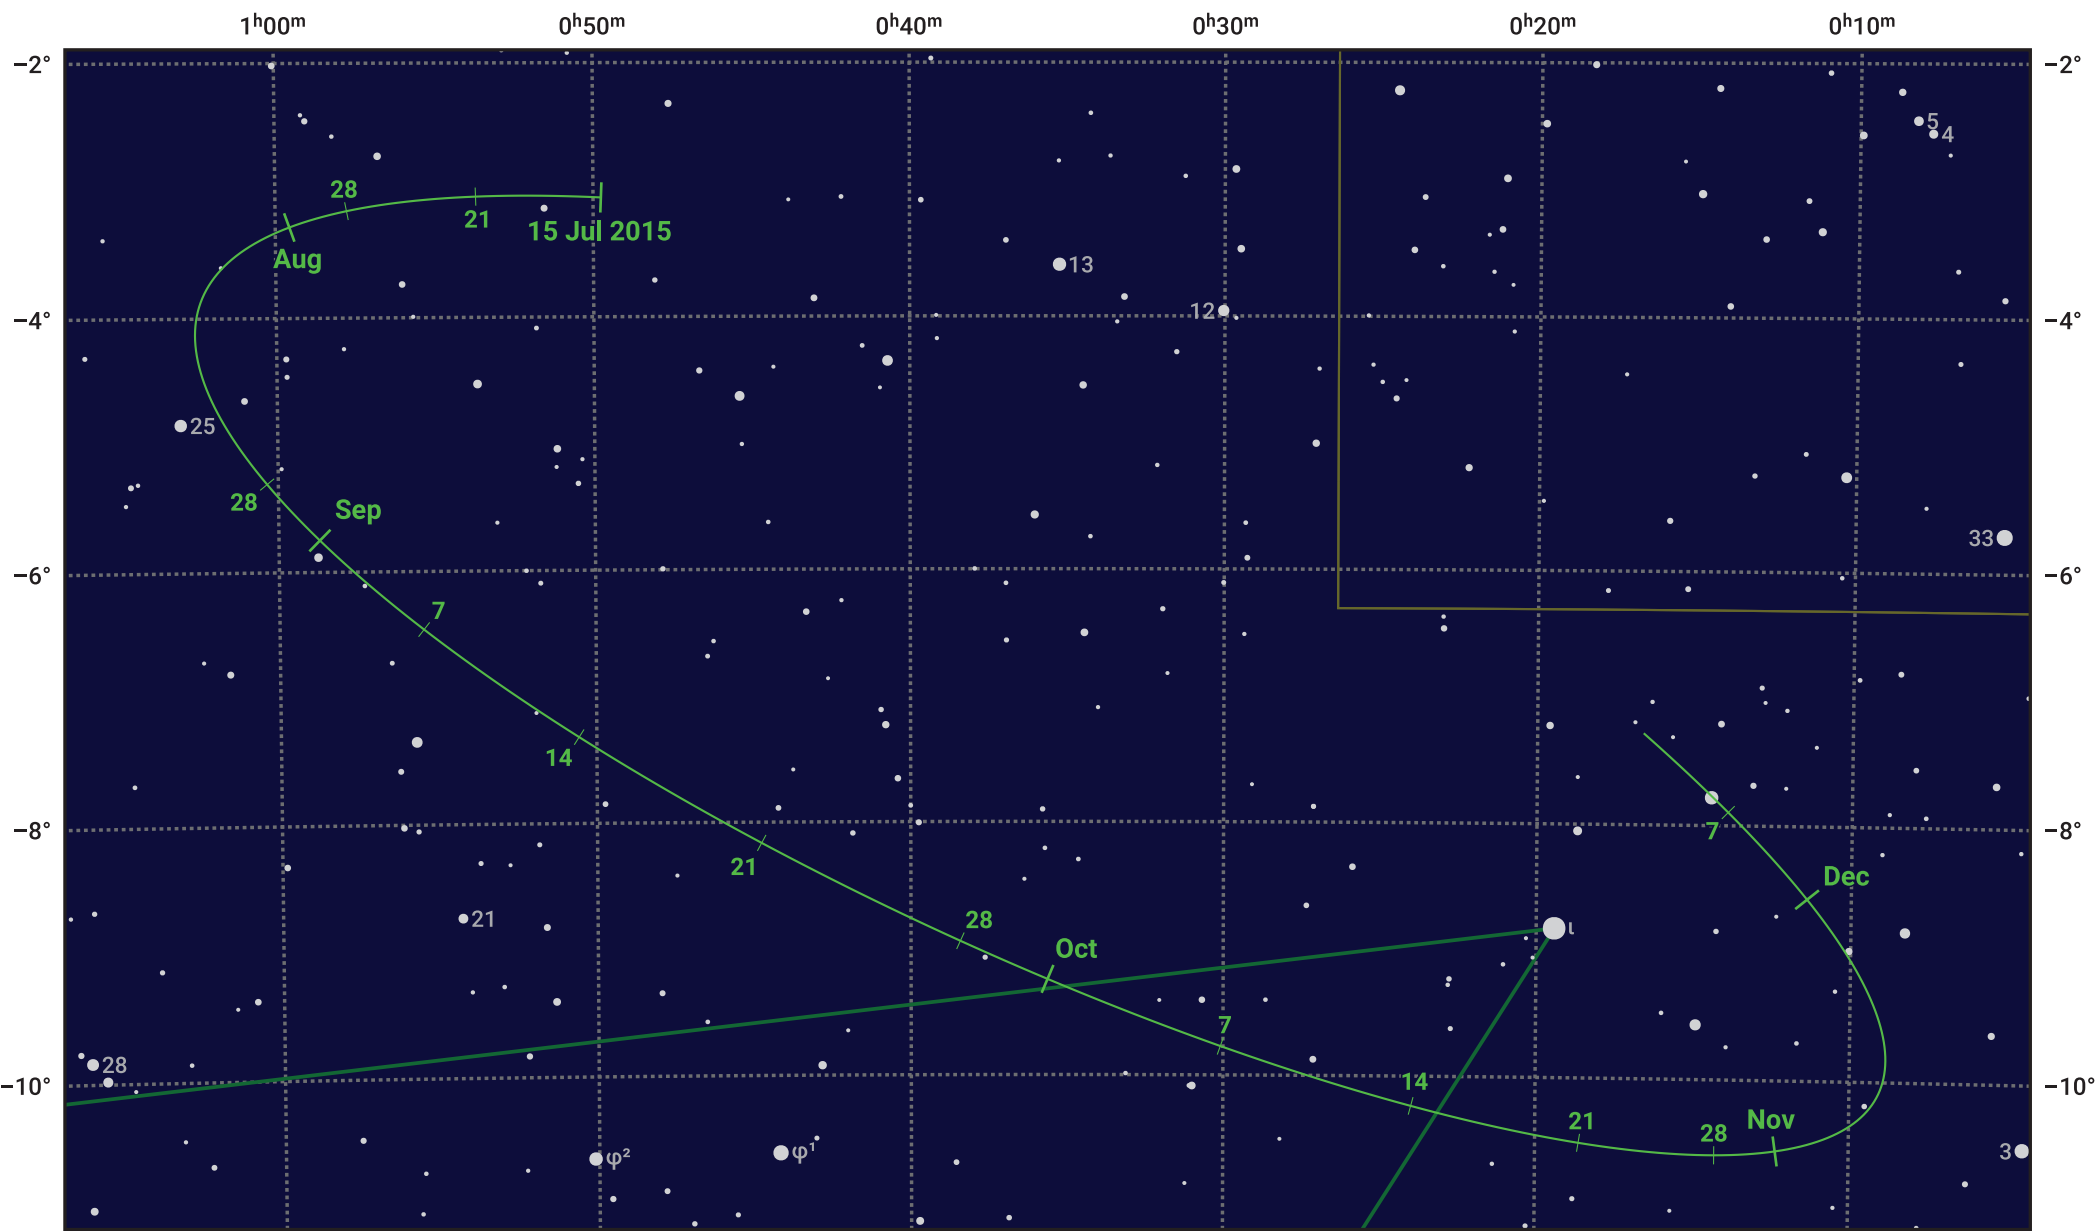

The path of Asteroid 4 Vesta around opposition on 28 Sep 2015

© Dominic Ford 2011–2024. Date markers placed at midnight UTC. Downloaded from <https://in-the-sky.org>

Magnitude scale: • 9.0 • 8.0 • 7.0 • 6.0 • 5.0 • 4.0 • 3.0

— Ecliptic Plane

- Galaxy
- Bright nebula
- Open cluster
- ⊙ Globular cluster

Date	Mag	Phase
2015 Aug 1	7.4	96%
2015 Sep 1	6.8	99%
2015 Sep 9	6.6	99%
2015 Oct 1	6.3	100%
2015 Nov 1	7.0	98%
2015 Nov 27	7.6	97%
2015 Dec 1	7.7	96%