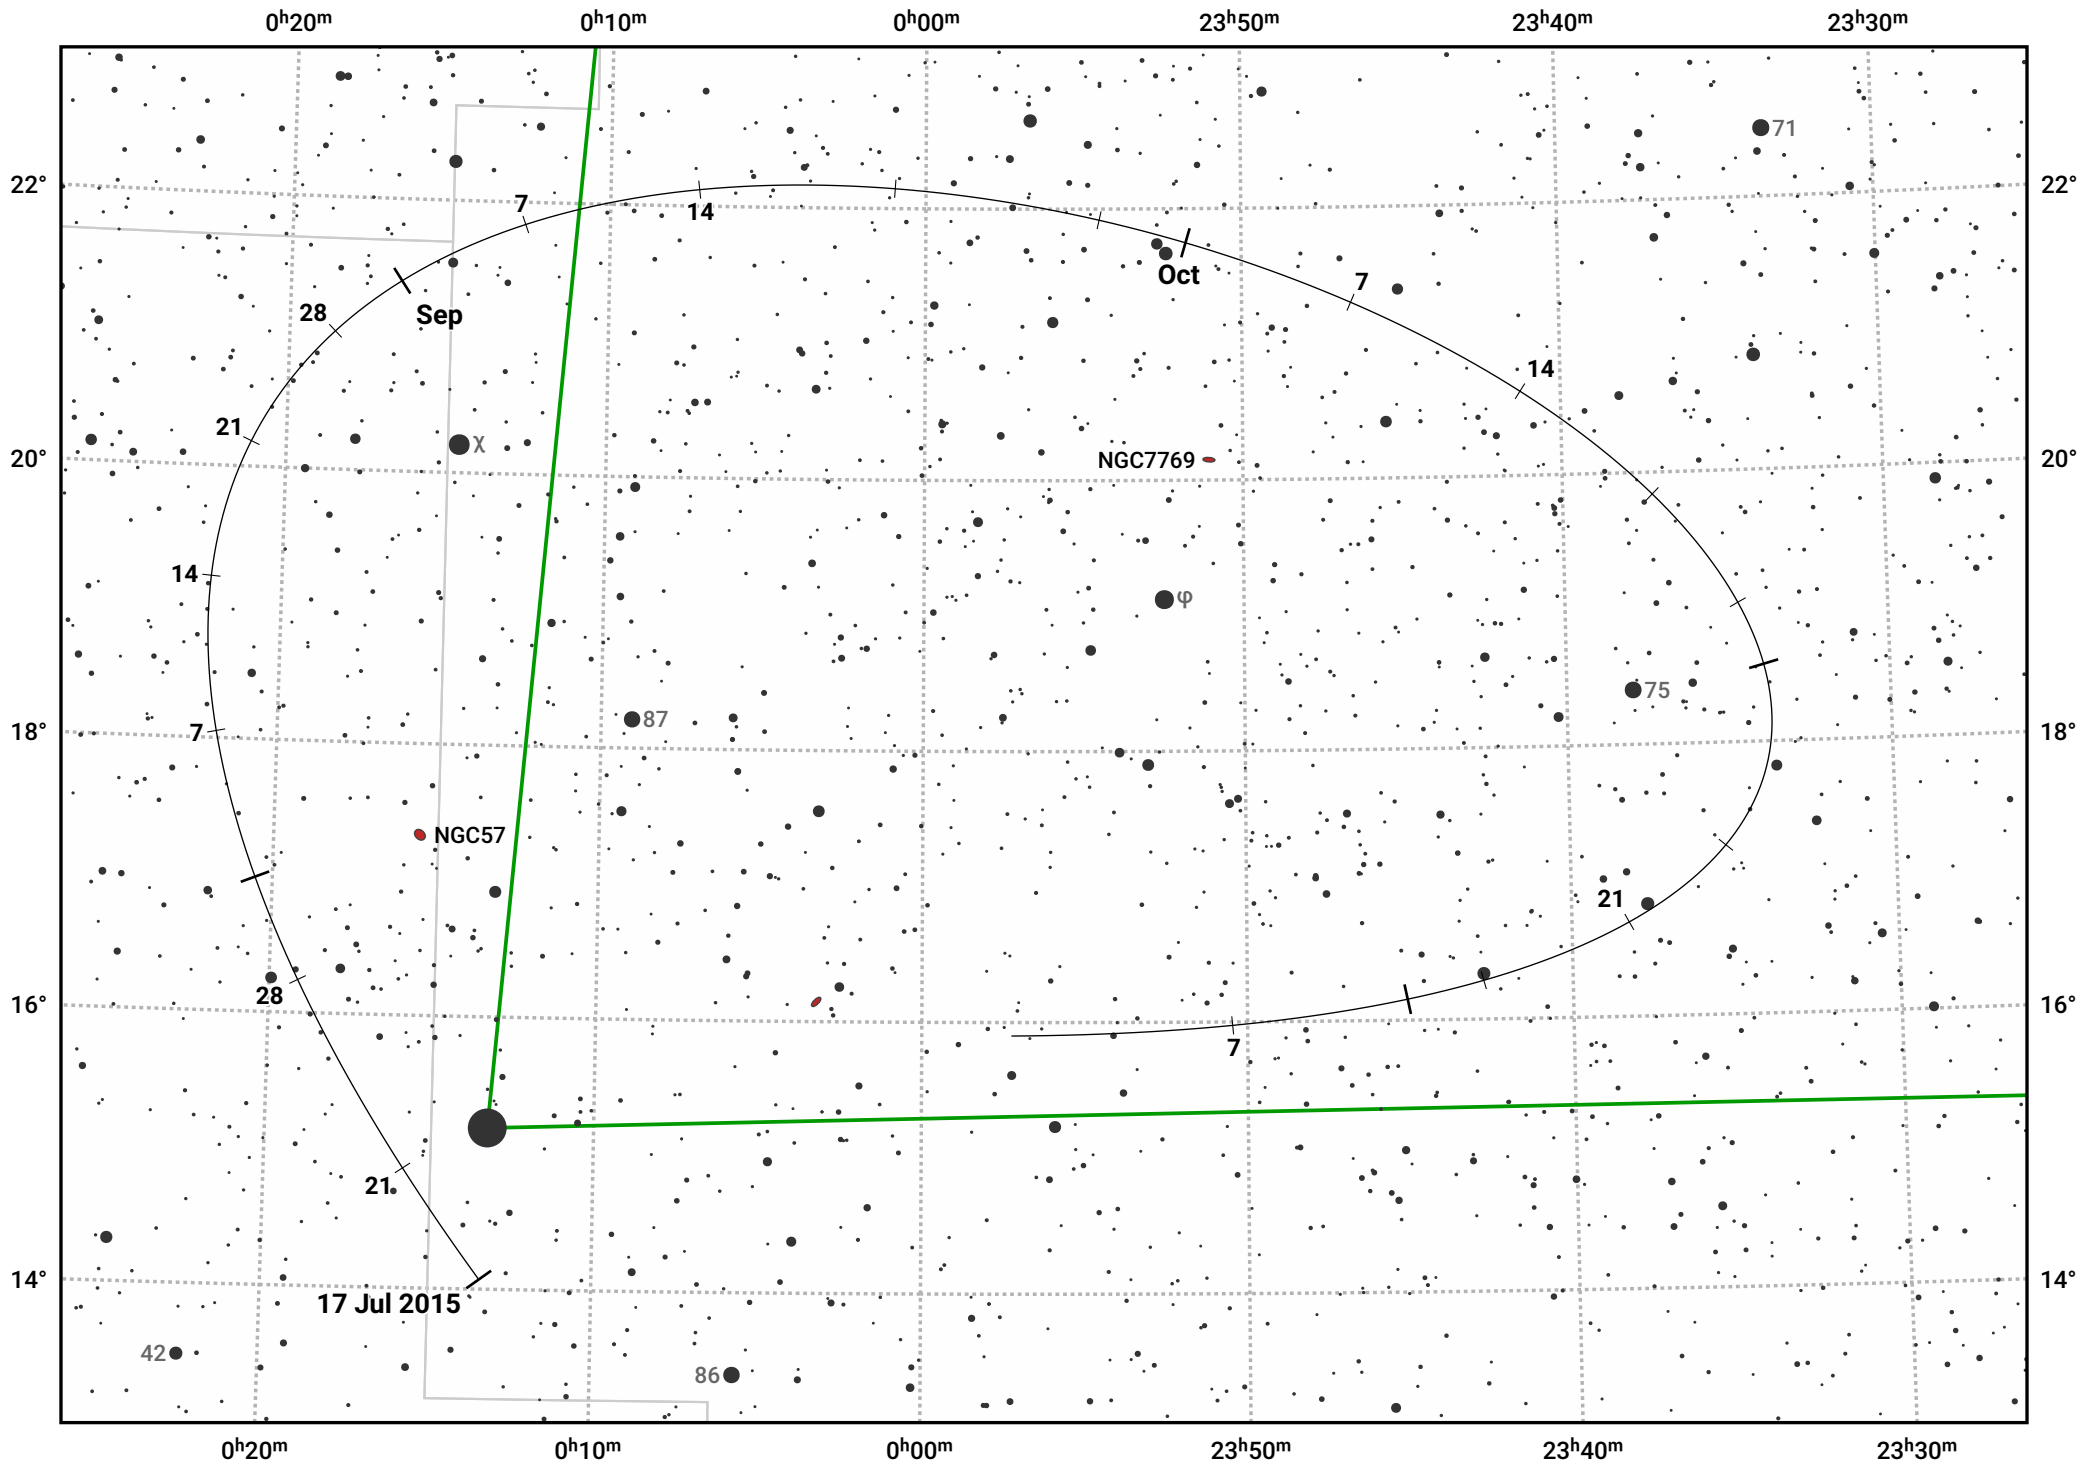

The path of Asteroid 15 Eunomia around opposition on 30 Sep 2015

© Dominic Ford 2011–2024. Date markers placed at midnight UTC. Downloaded from <https://in-the-sky.org>

Magnitude scale: 11.0 10.0 9.0 8.0 7.0 6.0 5.0 4.0 3.0 2.0

— Ecliptic Plane

Galaxy Bright nebula Open cluster Globular cluster

Date	Mag	Phase
2015 Aug 1	9.3	96%
2015 Sep 1	8.6	98%
2015 Sep 2	8.6	98%
2015 Oct 1	8.1	99%
2015 Nov 1	8.6	98%
2015 Dec 1	9.2	95%