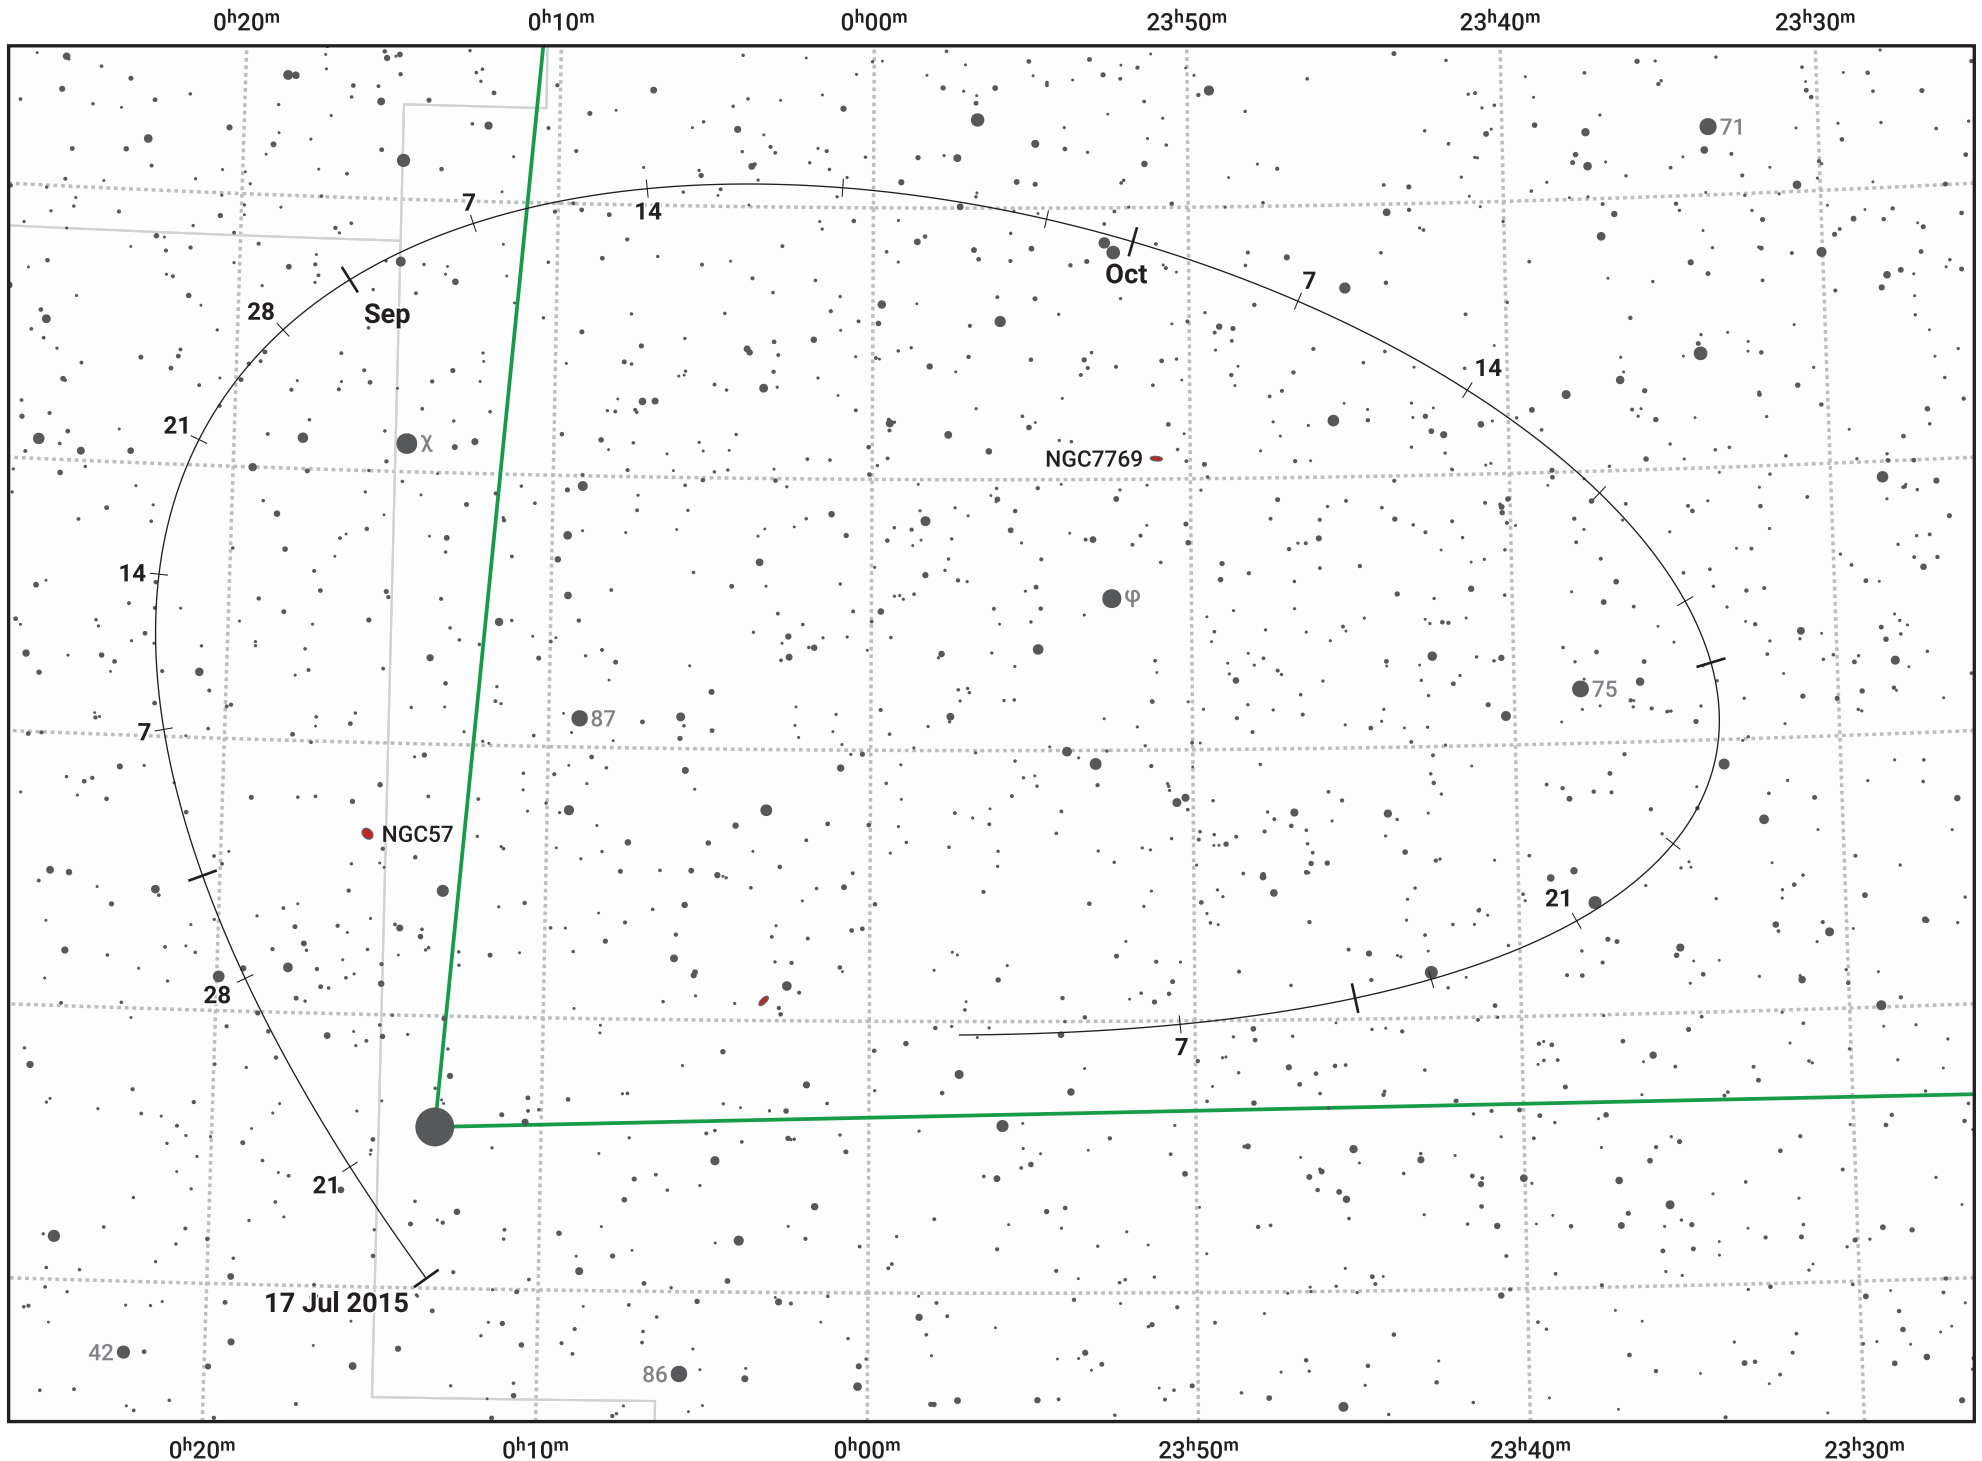

# The path of Asteroid 15 Eunomia around opposition on 30 Sep 2015

© Dominic Ford 2011–2024. Date markers placed at midnight UTC. Downloaded from <https://in-the-sky.org>

Magnitude scale: 11.0 10.0 9.0 8.0 7.0 6.0 5.0 4.0 3.0 2.0

— Ecliptic Plane

- Galaxy
- Bright nebula
- Open cluster
- ⊕ Globular cluster

Date	Mag	Phase
2015 Aug 1	9.3	96%
2015 Sep 1	8.6	98%
2015 Sep 2	8.6	98%
2015 Oct 1	8.1	99%
2015 Nov 1	8.6	98%
2015 Dec 1	9.2	95%