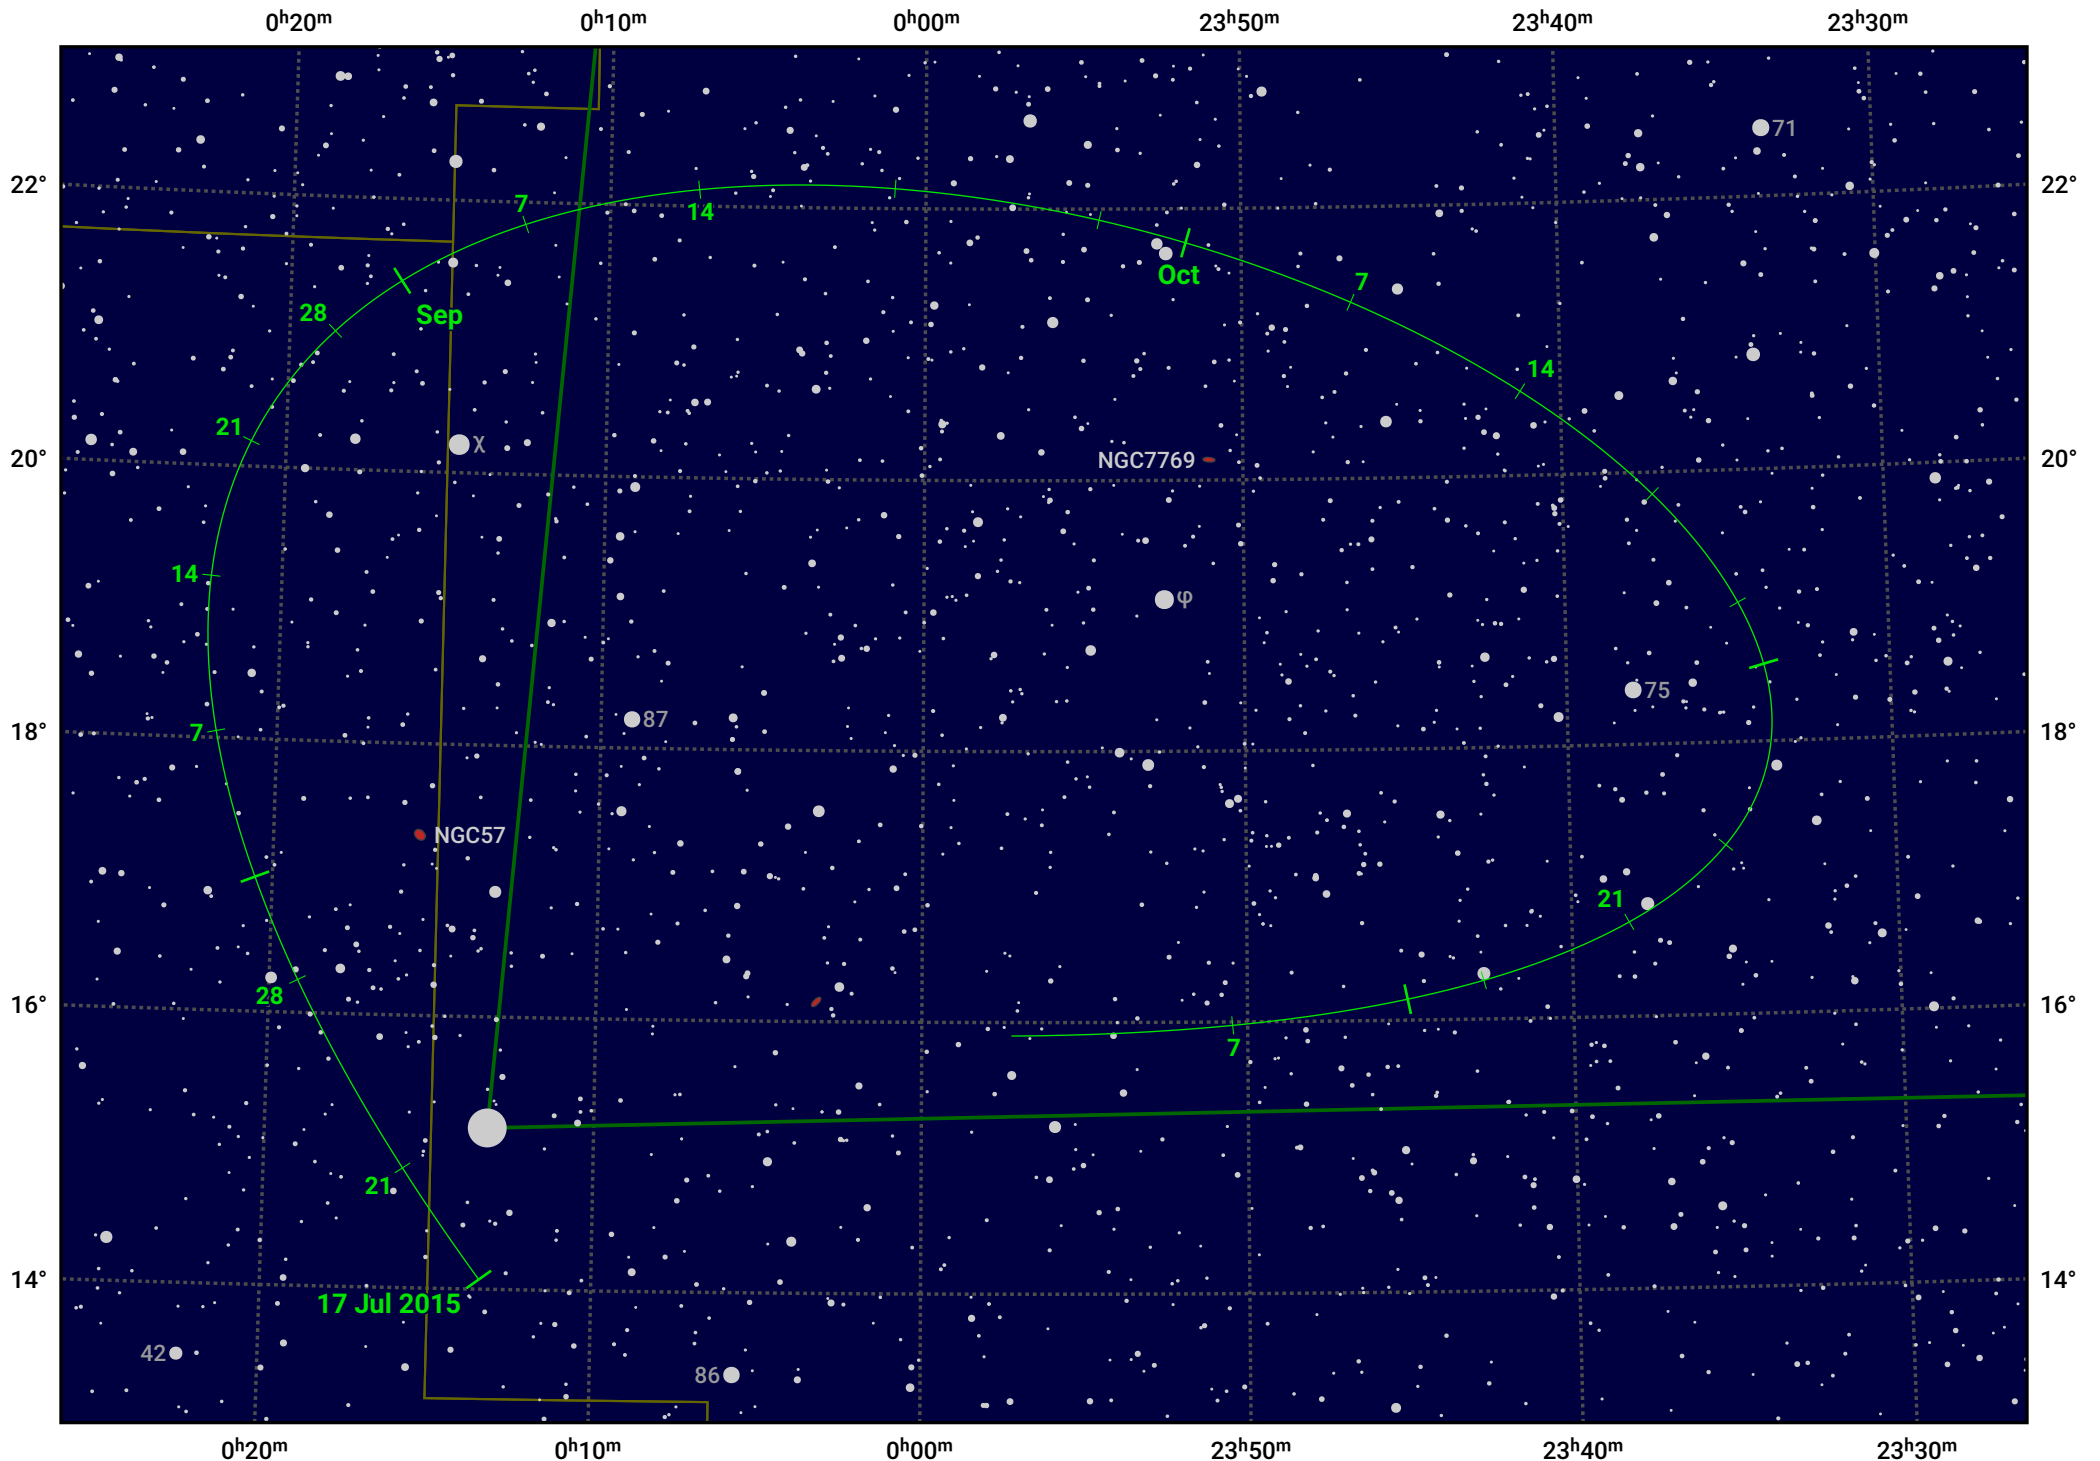

The path of Asteroid 15 Eunomia around opposition on 30 Sep 2015

© Dominic Ford 2011–2024. Date markers placed at midnight UTC. Downloaded from <https://in-the-sky.org>

Magnitude scale: 11.0 10.0 9.0 8.0 7.0 6.0 5.0 4.0 3.0 2.0

— Ecliptic Plane

Galaxy Bright nebula Open cluster Globular cluster

Date	Mag	Phase
2015 Aug 1	9.3	96%
2015 Sep 1	8.6	98%
2015 Sep 2	8.6	98%
2015 Oct 1	8.1	99%
2015 Nov 1	8.6	98%
2015 Dec 1	9.2	95%