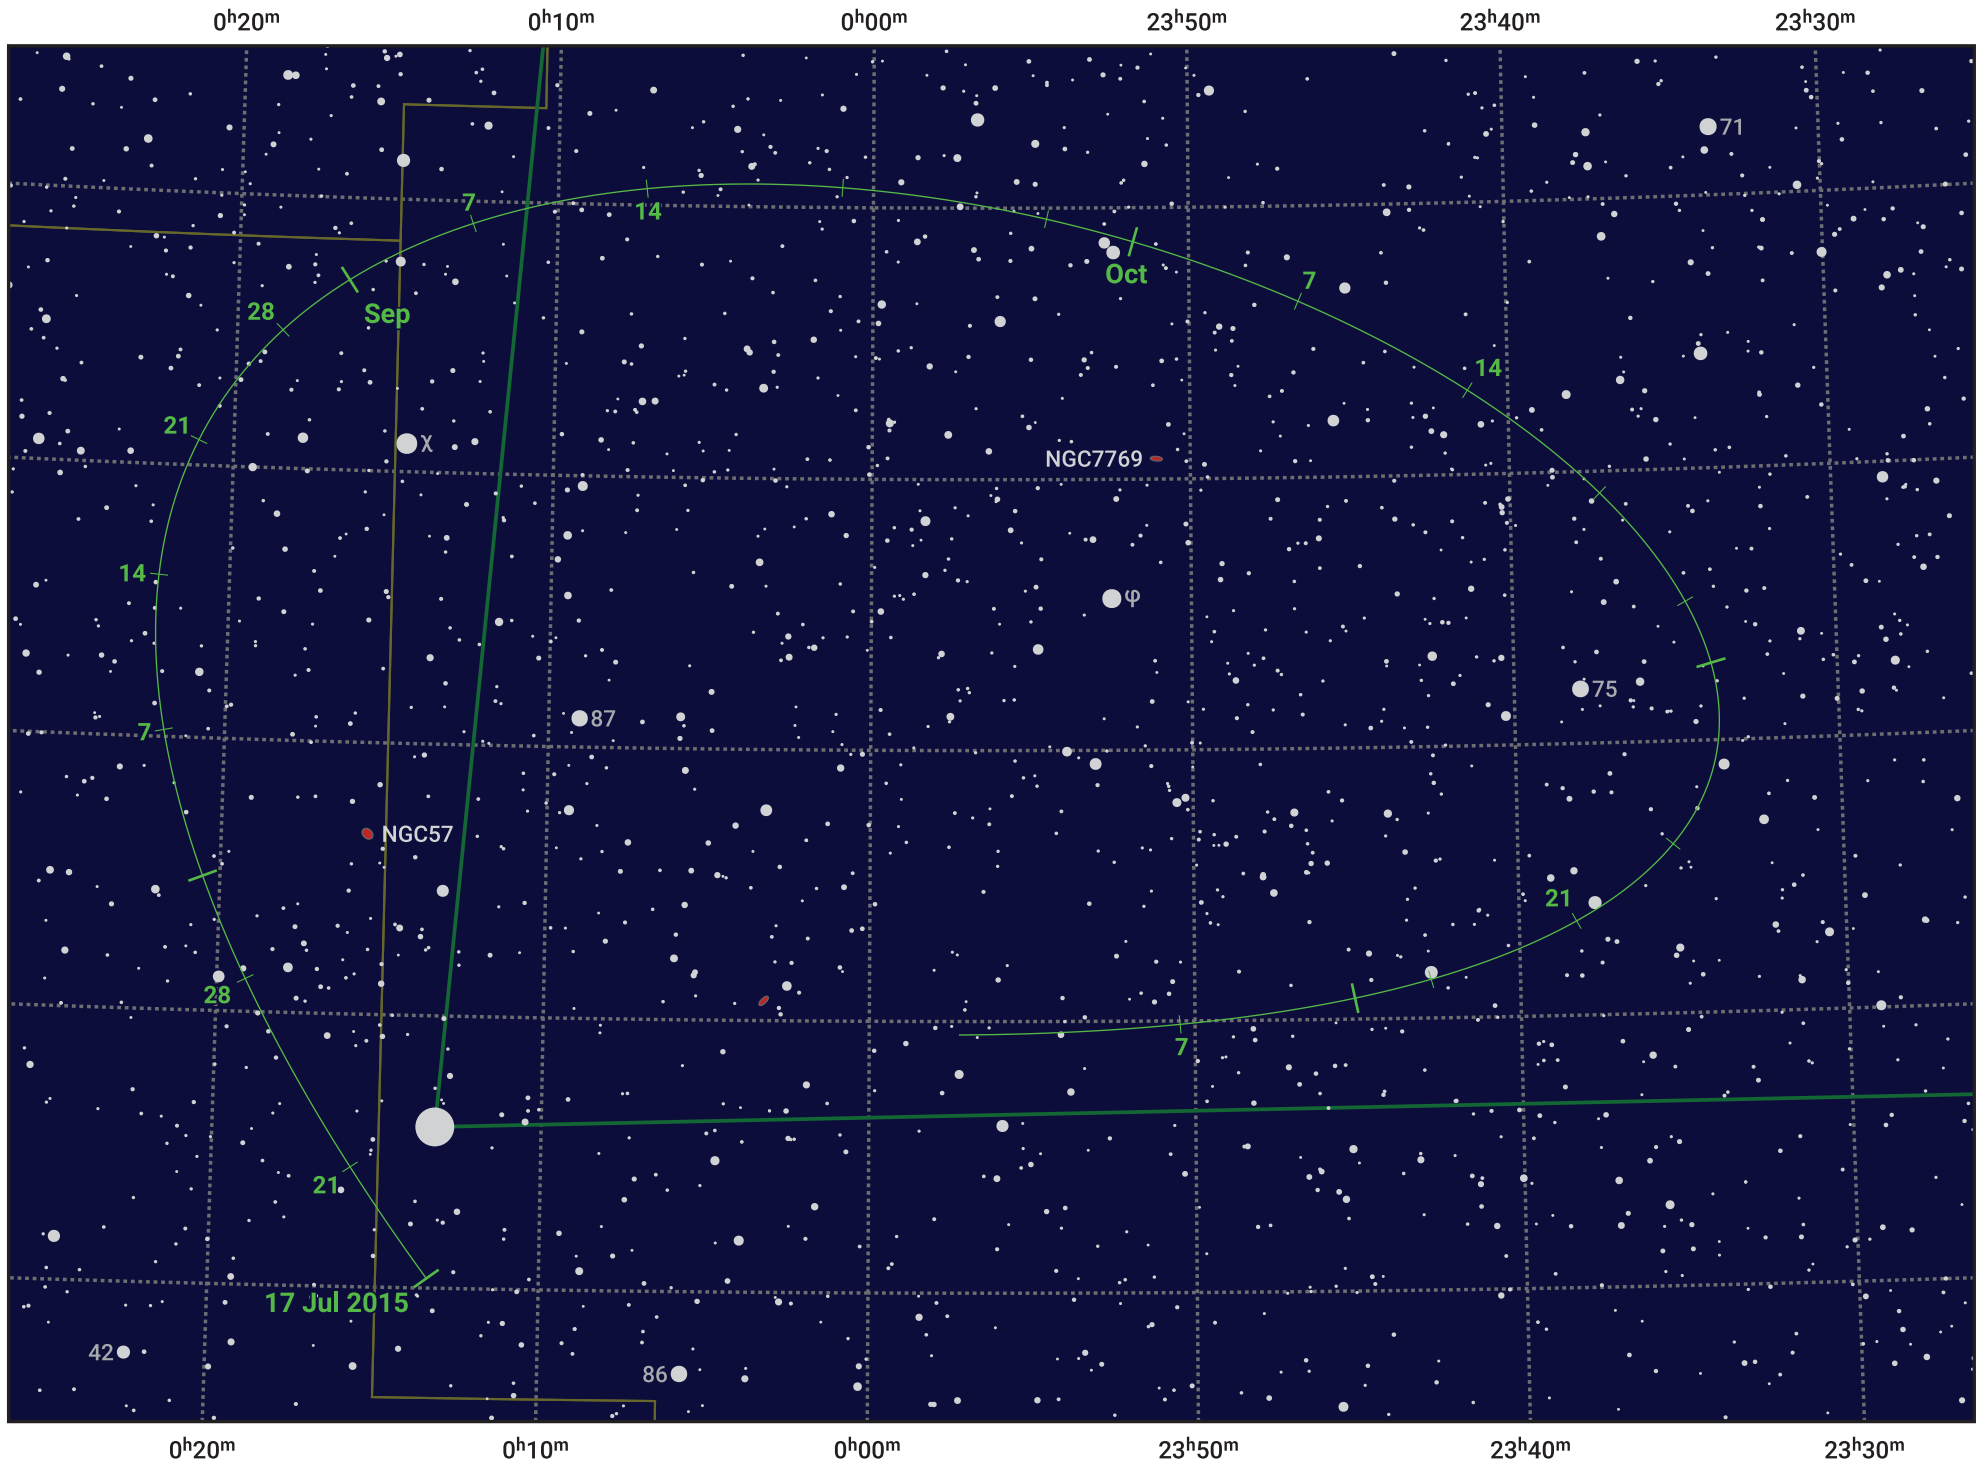

The path of Asteroid 15 Eunomia around opposition on 30 Sep 2015

© Dominic Ford 2011–2024. Date markers placed at midnight UTC. Downloaded from <https://in-the-sky.org>

Magnitude scale: 11.0 10.0 9.0 8.0 7.0 6.0 5.0 4.0 3.0 2.0

Ecliptic Plane

Galaxy Bright nebula Open cluster Globular cluster

Date	Mag	Phase
2015 Aug 1	9.3	96%
2015 Sep 1	8.6	98%
2015 Sep 2	8.6	98%
2015 Oct 1	8.1	99%
2015 Nov 1	8.6	98%
2015 Dec 1	9.2	95%