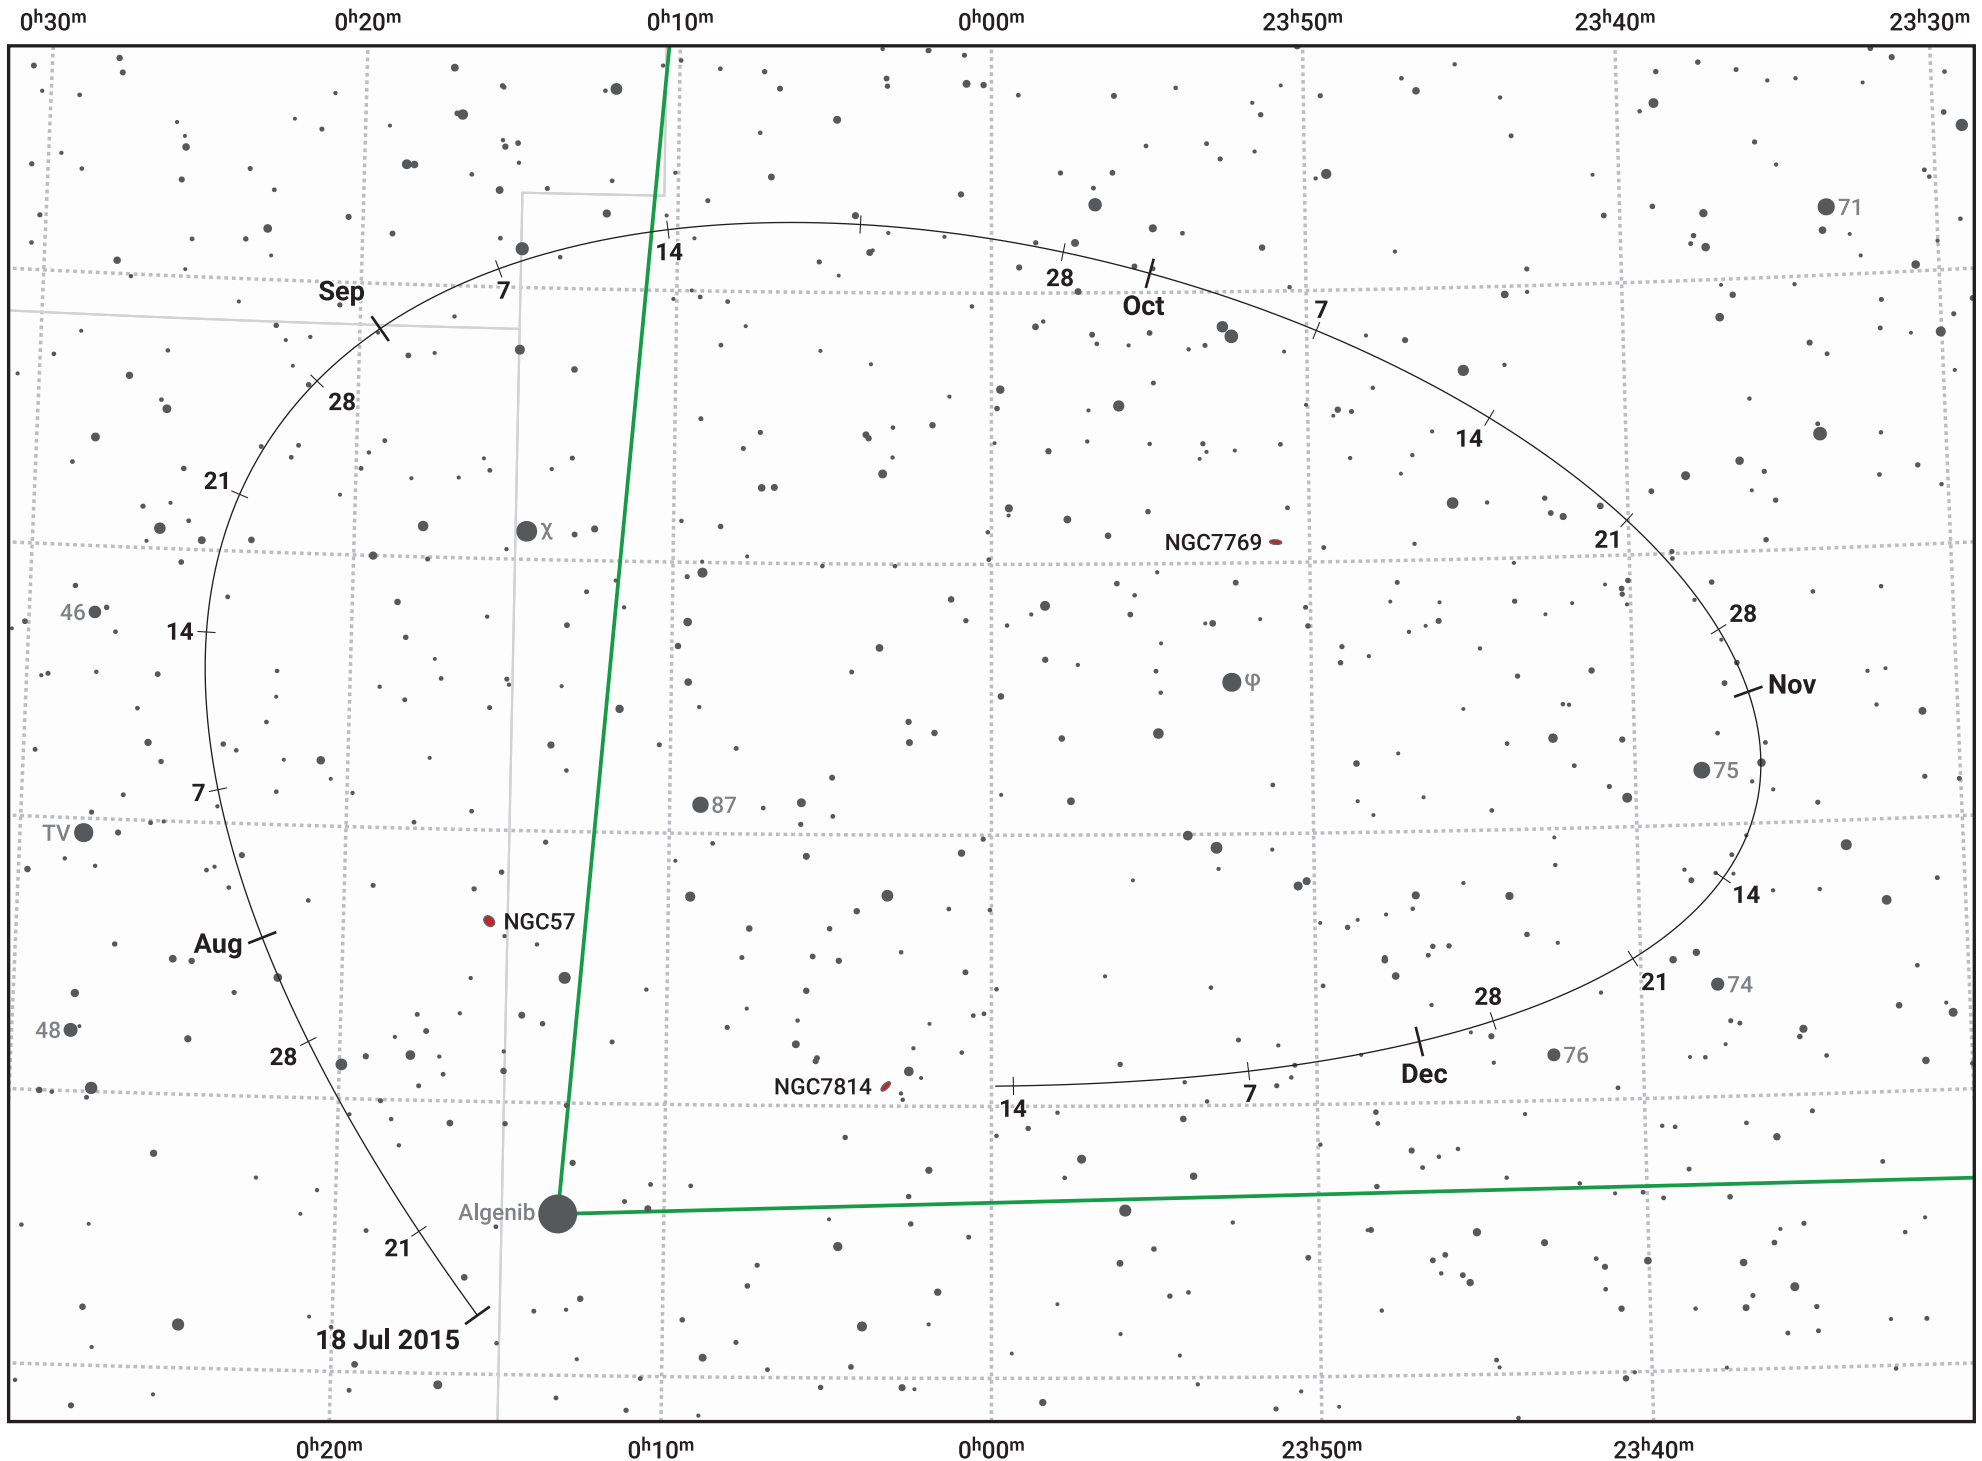

The path of Asteroid 15 Eunomia around opposition on 1 Oct 2015

© Dominic Ford 2011–2024. Date markers placed at midnight UTC. Downloaded from <https://in-the-sky.org>

Magnitude scale: 10.0 9.0 8.0 7.0 6.0 5.0 4.0 3.0 2.0

— Ecliptic Plane

Galaxy Bright nebula Open cluster Globular cluster

| Date | Mag | Phase |
|------------|-----|-------|
| 2015 Aug 1 | 9.3 | 96% |
| 2015 Sep 1 | 8.6 | 98% |
| 2015 Sep 3 | 8.6 | 98% |
| 2015 Oct 1 | 8.1 | 99% |
| 2015 Nov 1 | 8.6 | 98% |
| 2015 Dec 1 | 9.2 | 95% |