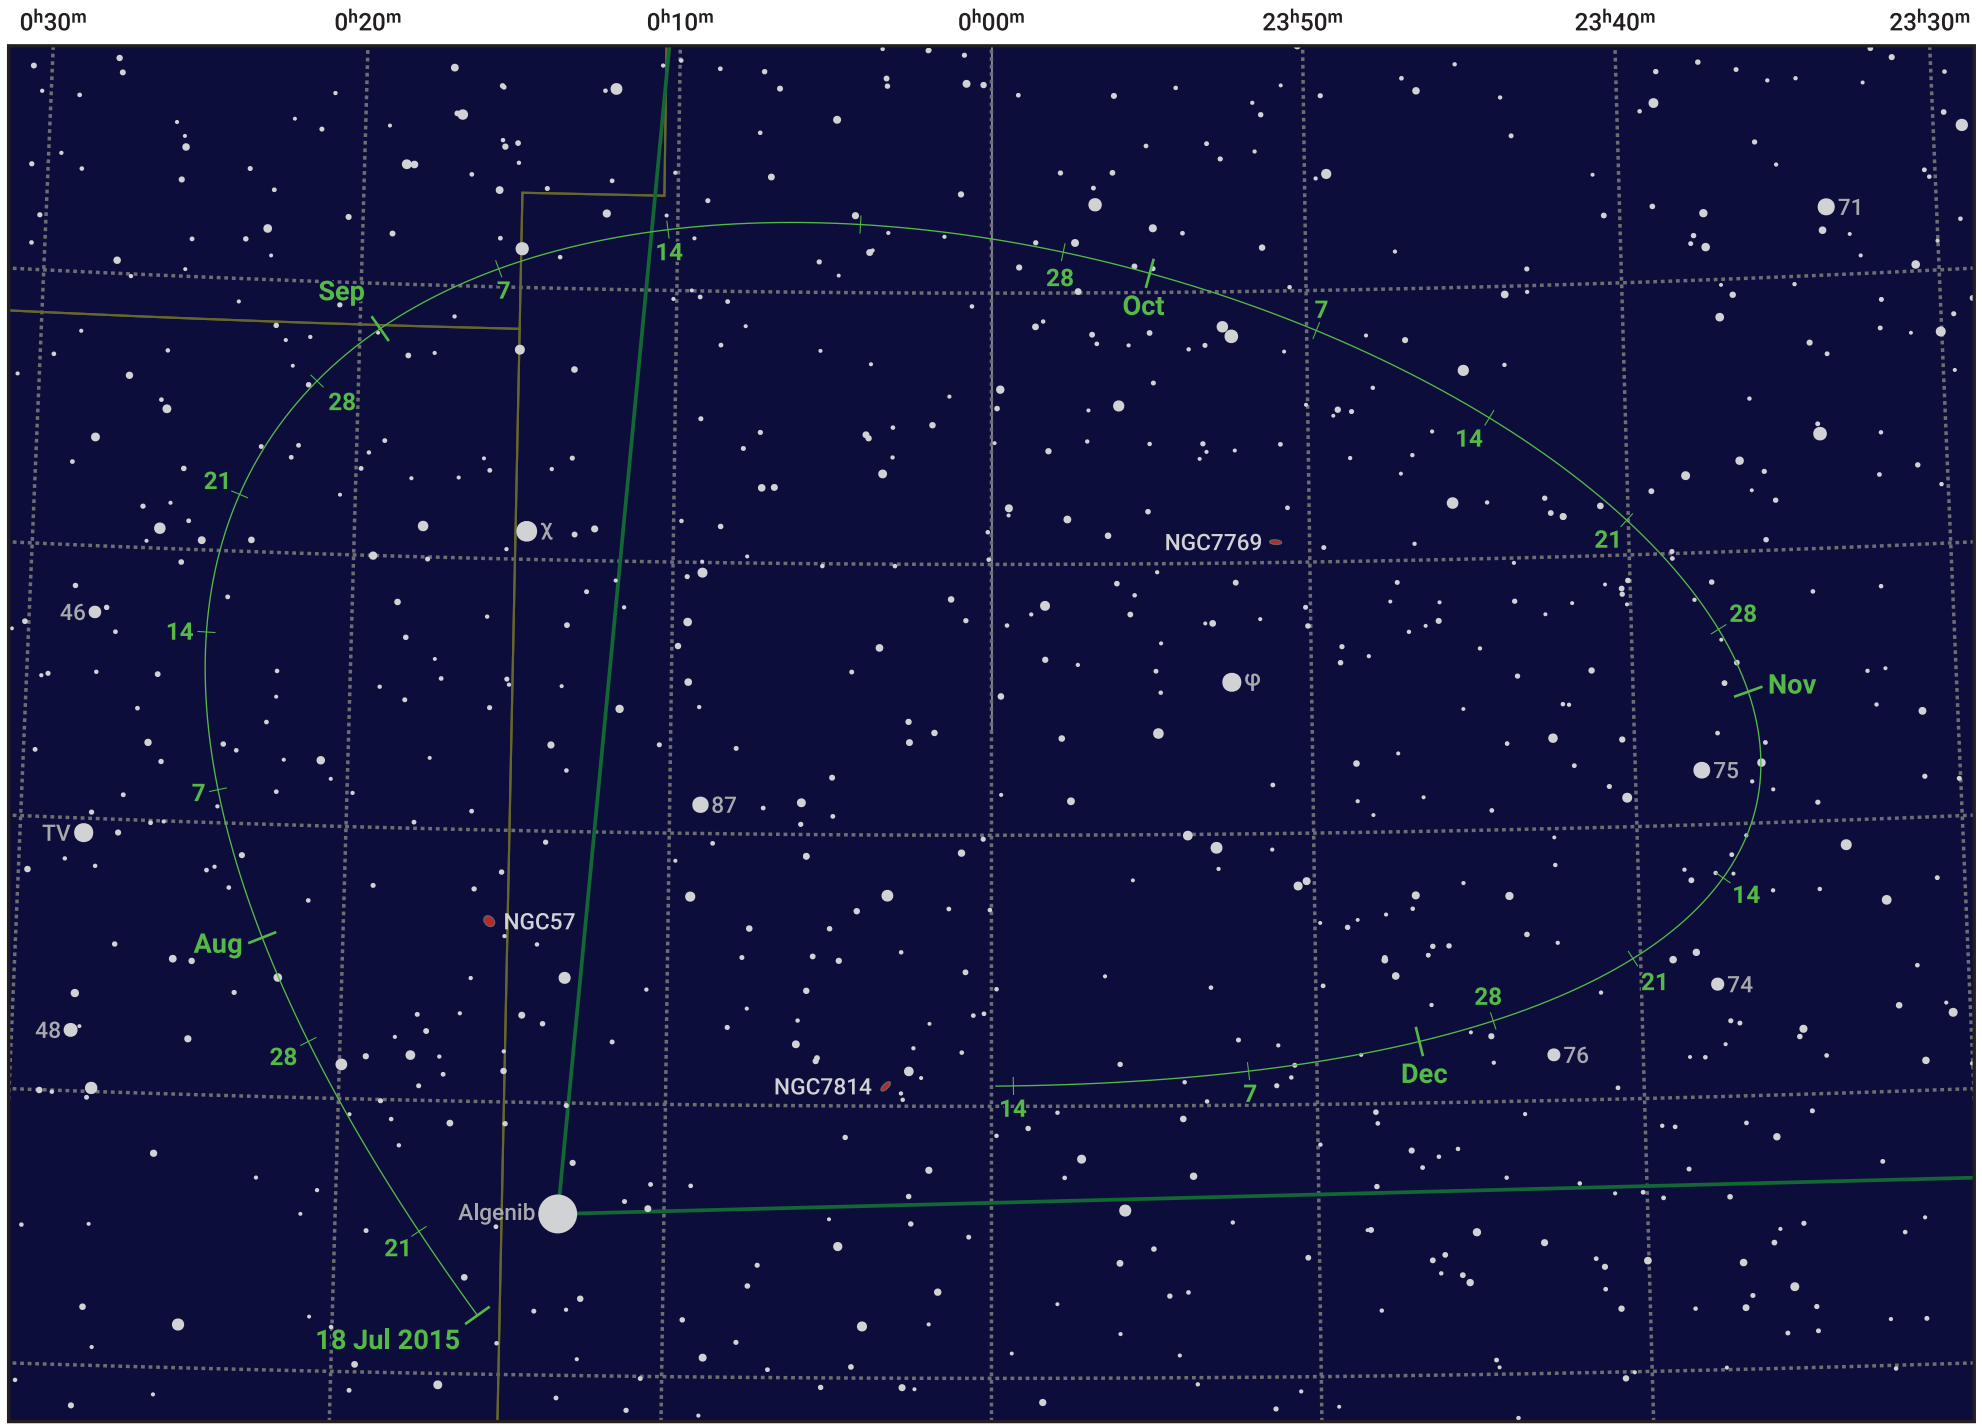

# The path of Asteroid 15 Eunomia around opposition on 1 Oct 2015

© Dominic Ford 2011–2024. Date markers placed at midnight UTC. Downloaded from <https://in-the-sky.org>

Magnitude scale: 10.0 9.0 8.0 7.0 6.0 5.0 4.0 3.0 2.0

— Ecliptic Plane

Galaxy    Bright nebula    Open cluster    Globular cluster

Date	Mag	Phase
2015 Aug 1	9.3	96%
2015 Sep 1	8.6	98%
2015 Sep 3	8.6	98%
2015 Oct 1	8.1	99%
2015 Nov 1	8.6	98%
2015 Dec 1	9.2	95%