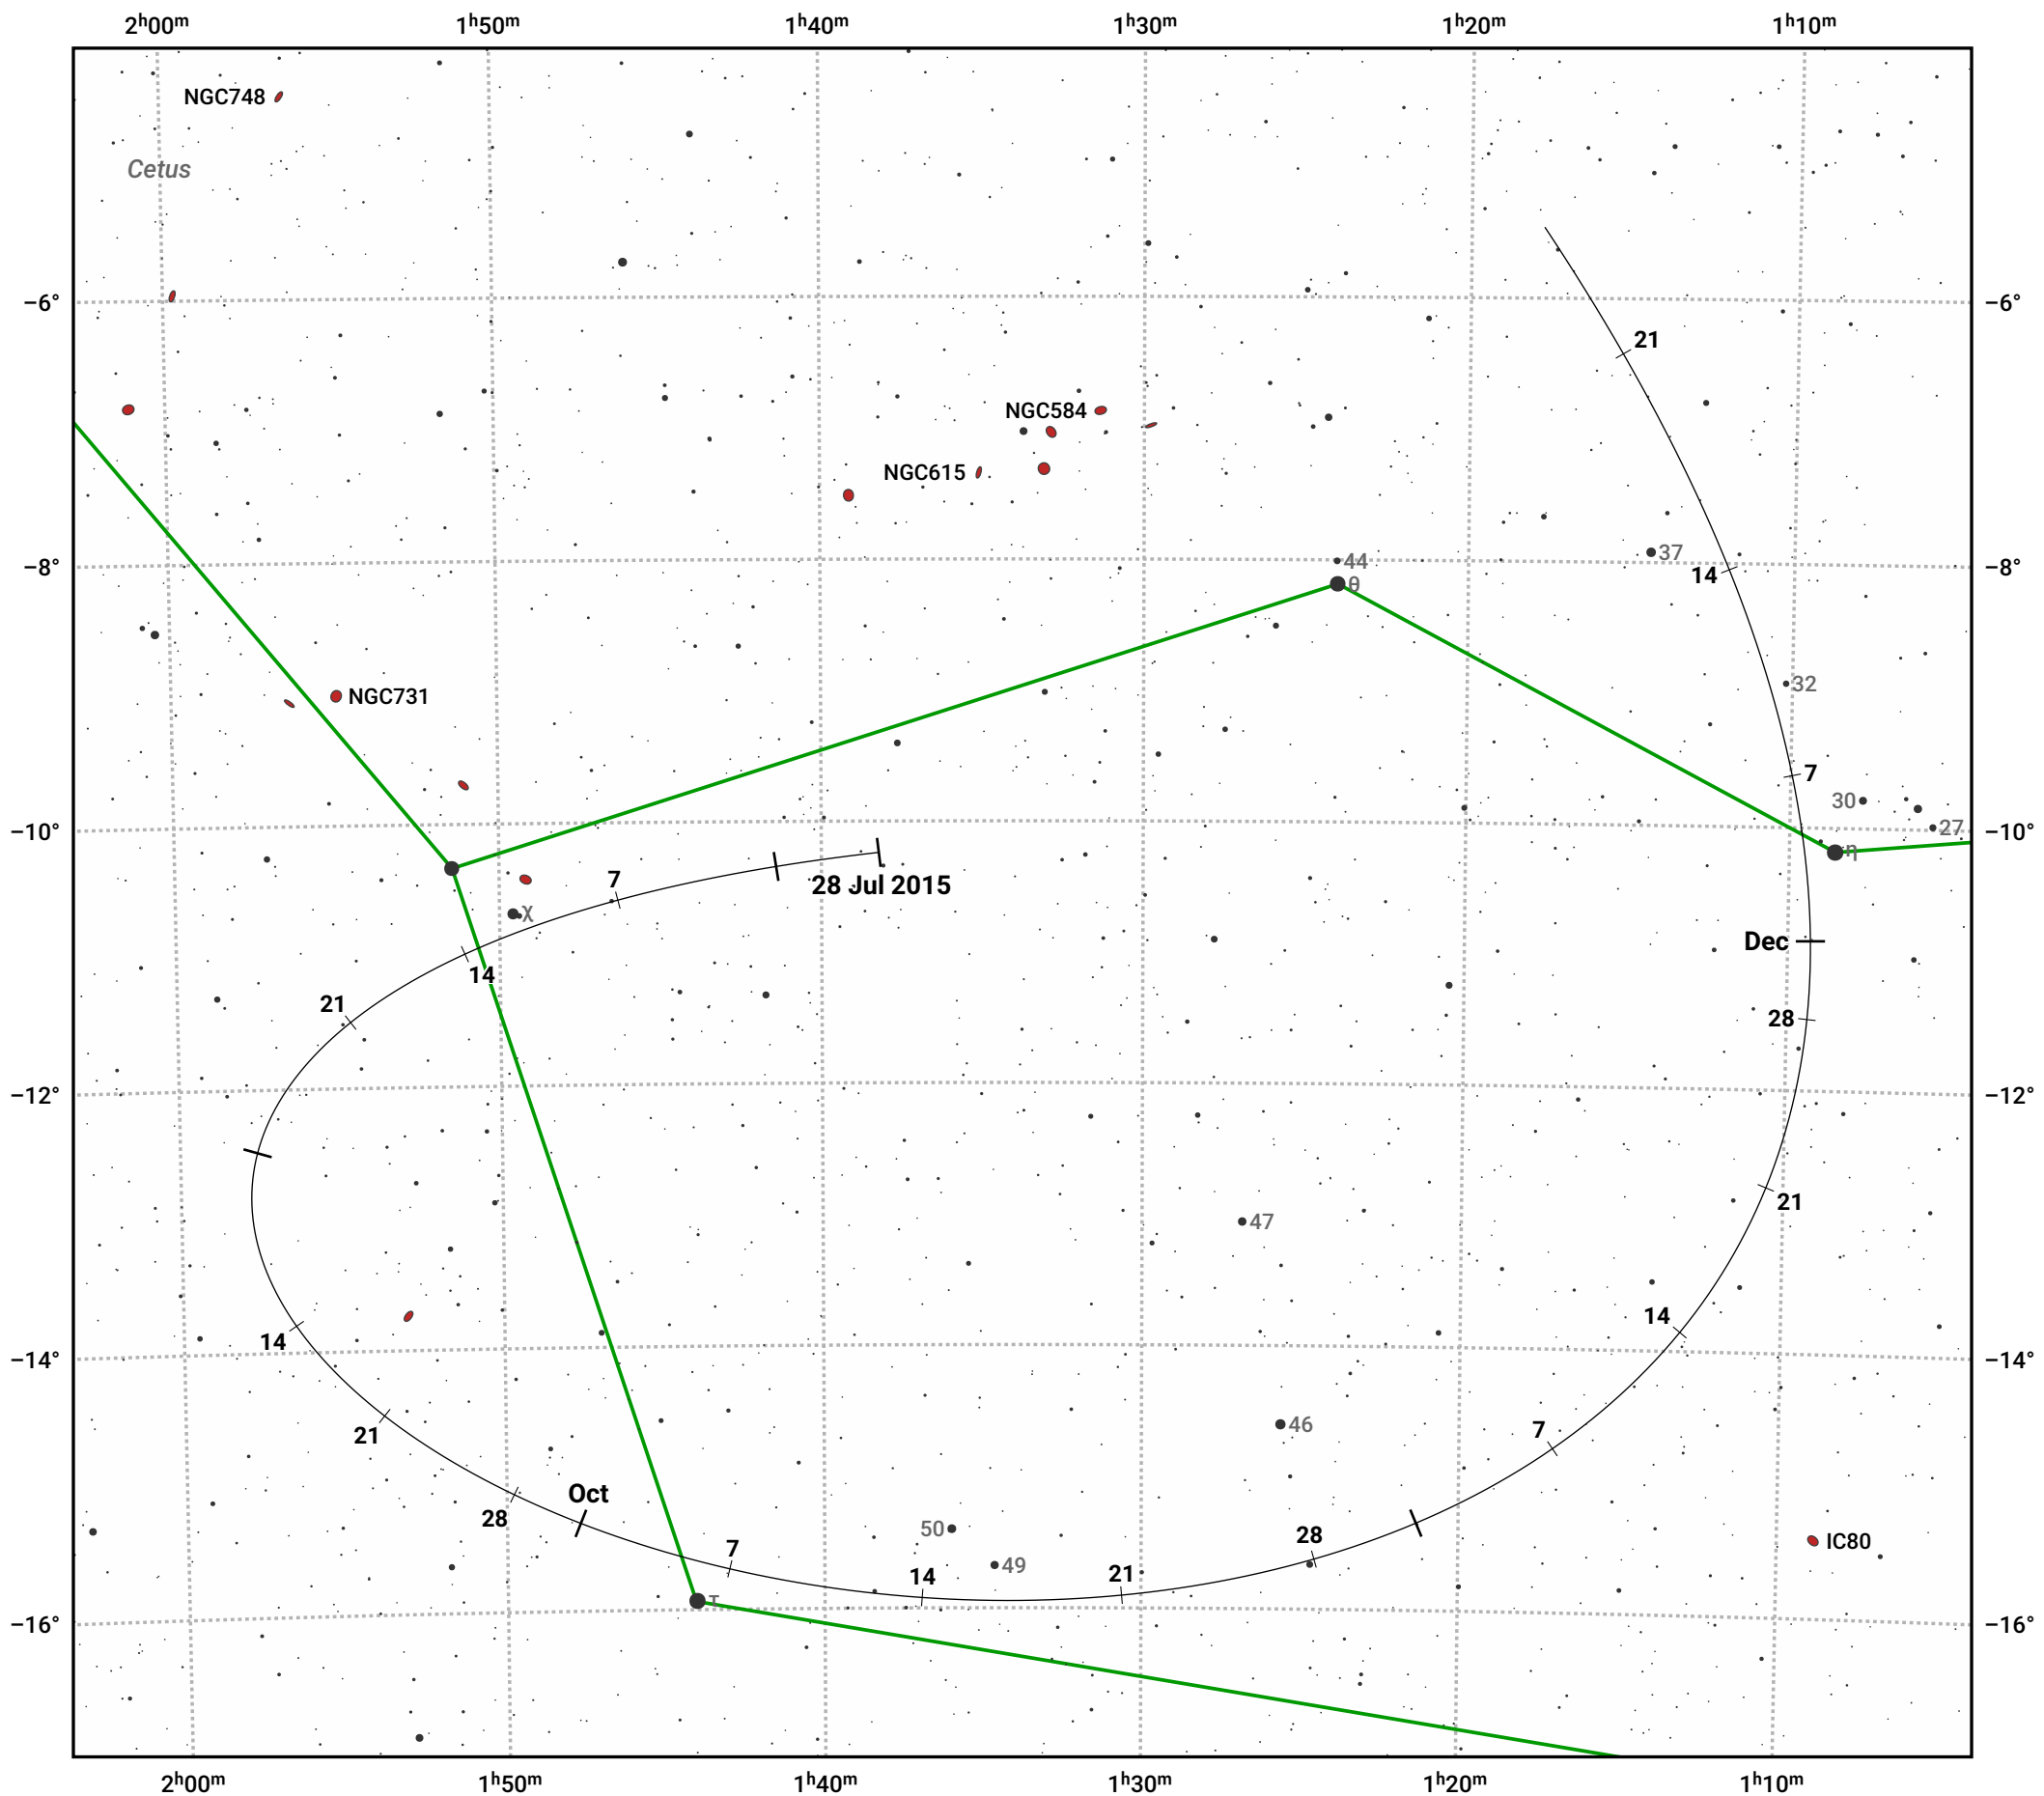

The path of Asteroid 471 Papagena around opposition on 11 Oct 2015

© Dominic Ford 2011–2024. Date markers placed at midnight UTC. Downloaded from <https://in-the-sky.org>

Magnitude scale: 11.0 10.0 9.0 8.0 7.0 6.0 5.0 4.0 3.0

— Ecliptic Plane

Galaxy Bright nebula Open cluster Globular cluster

Date	Mag	Phase
2015 Aug 1	10.6	96%
2015 Sep 1	10.0	97%
2015 Sep 17	9.7	98%
2015 Oct 1	9.4	99%
2015 Nov 1	9.5	98%
2015 Dec 1	10.1	96%