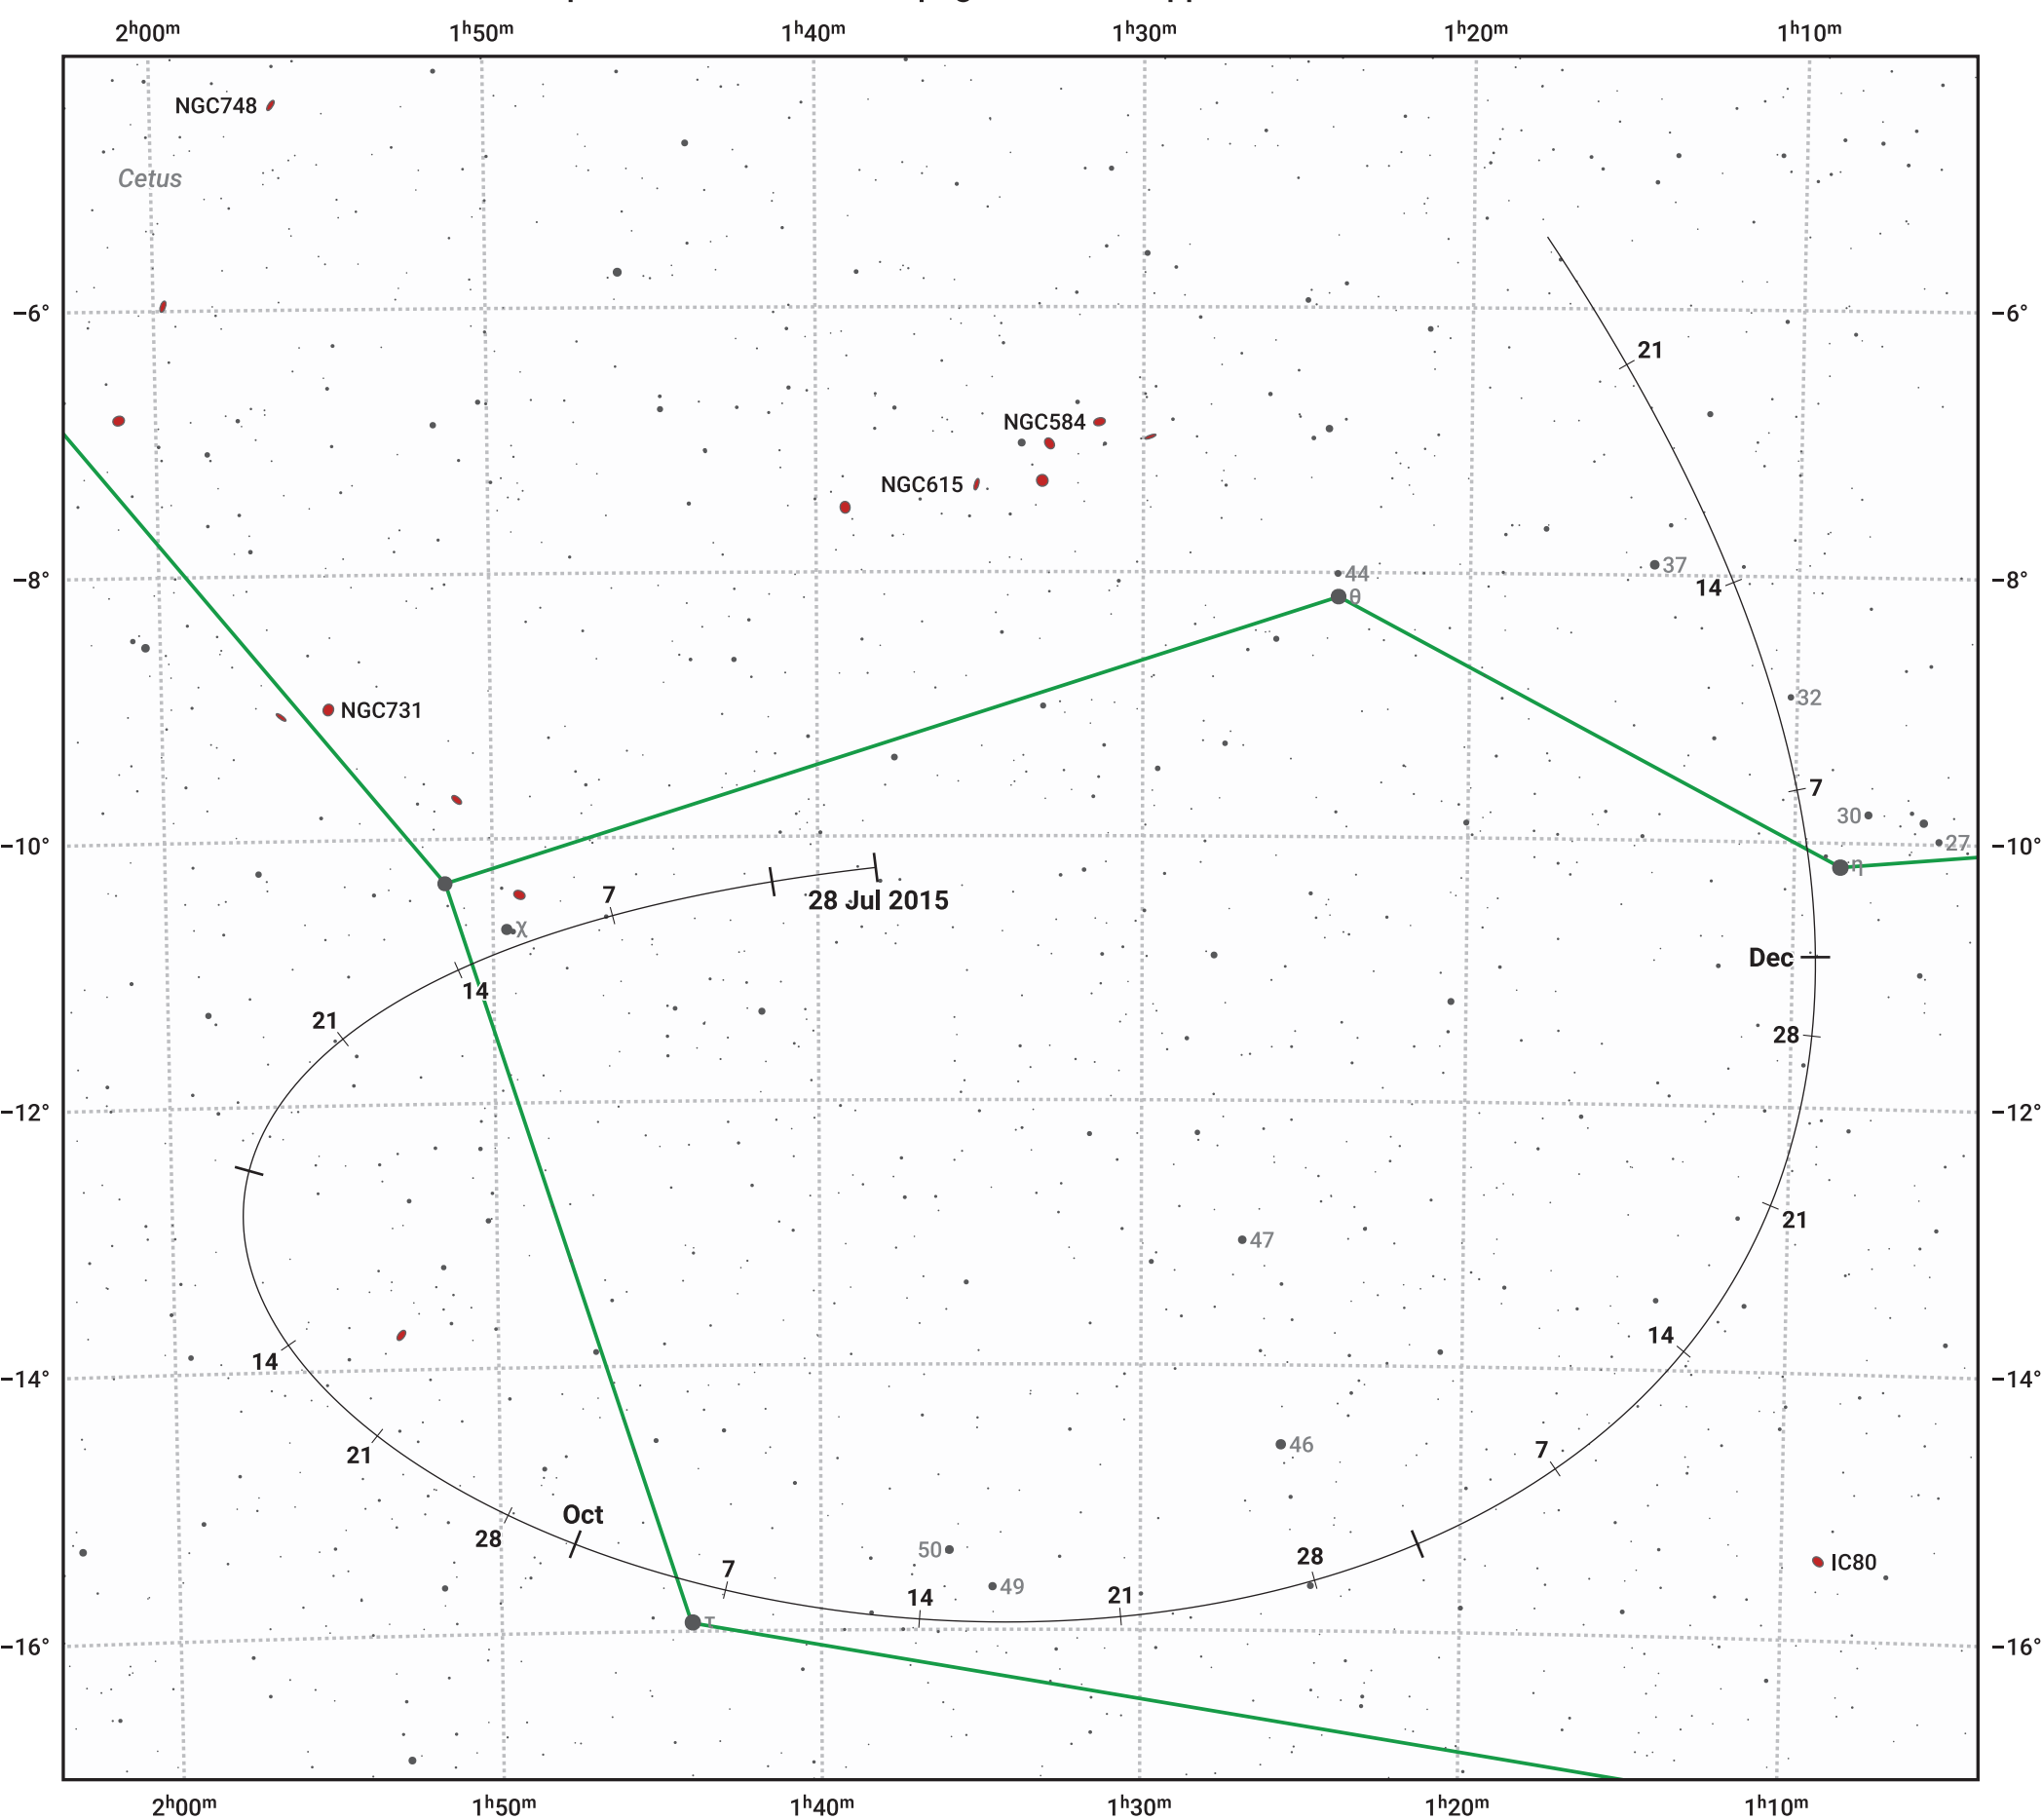

# The path of Asteroid 471 Papagena around opposition on 11 Oct 2015

© Dominic Ford 2011–2024. Date markers placed at midnight UTC. Downloaded from <https://in-the-sky.org>

Magnitude scale: 11.0 10.0 9.0 8.0 7.0 6.0 5.0 4.0 3.0

— Ecliptic Plane

- Galaxy
- Bright nebula
- Open cluster
- ⊕ Globular cluster

Date	Mag	Phase
2015 Aug 1	10.6	96%
2015 Sep 1	10.0	97%
2015 Sep 17	9.7	98%
2015 Oct 1	9.4	99%
2015 Nov 1	9.5	98%
2015 Dec 1	10.1	96%