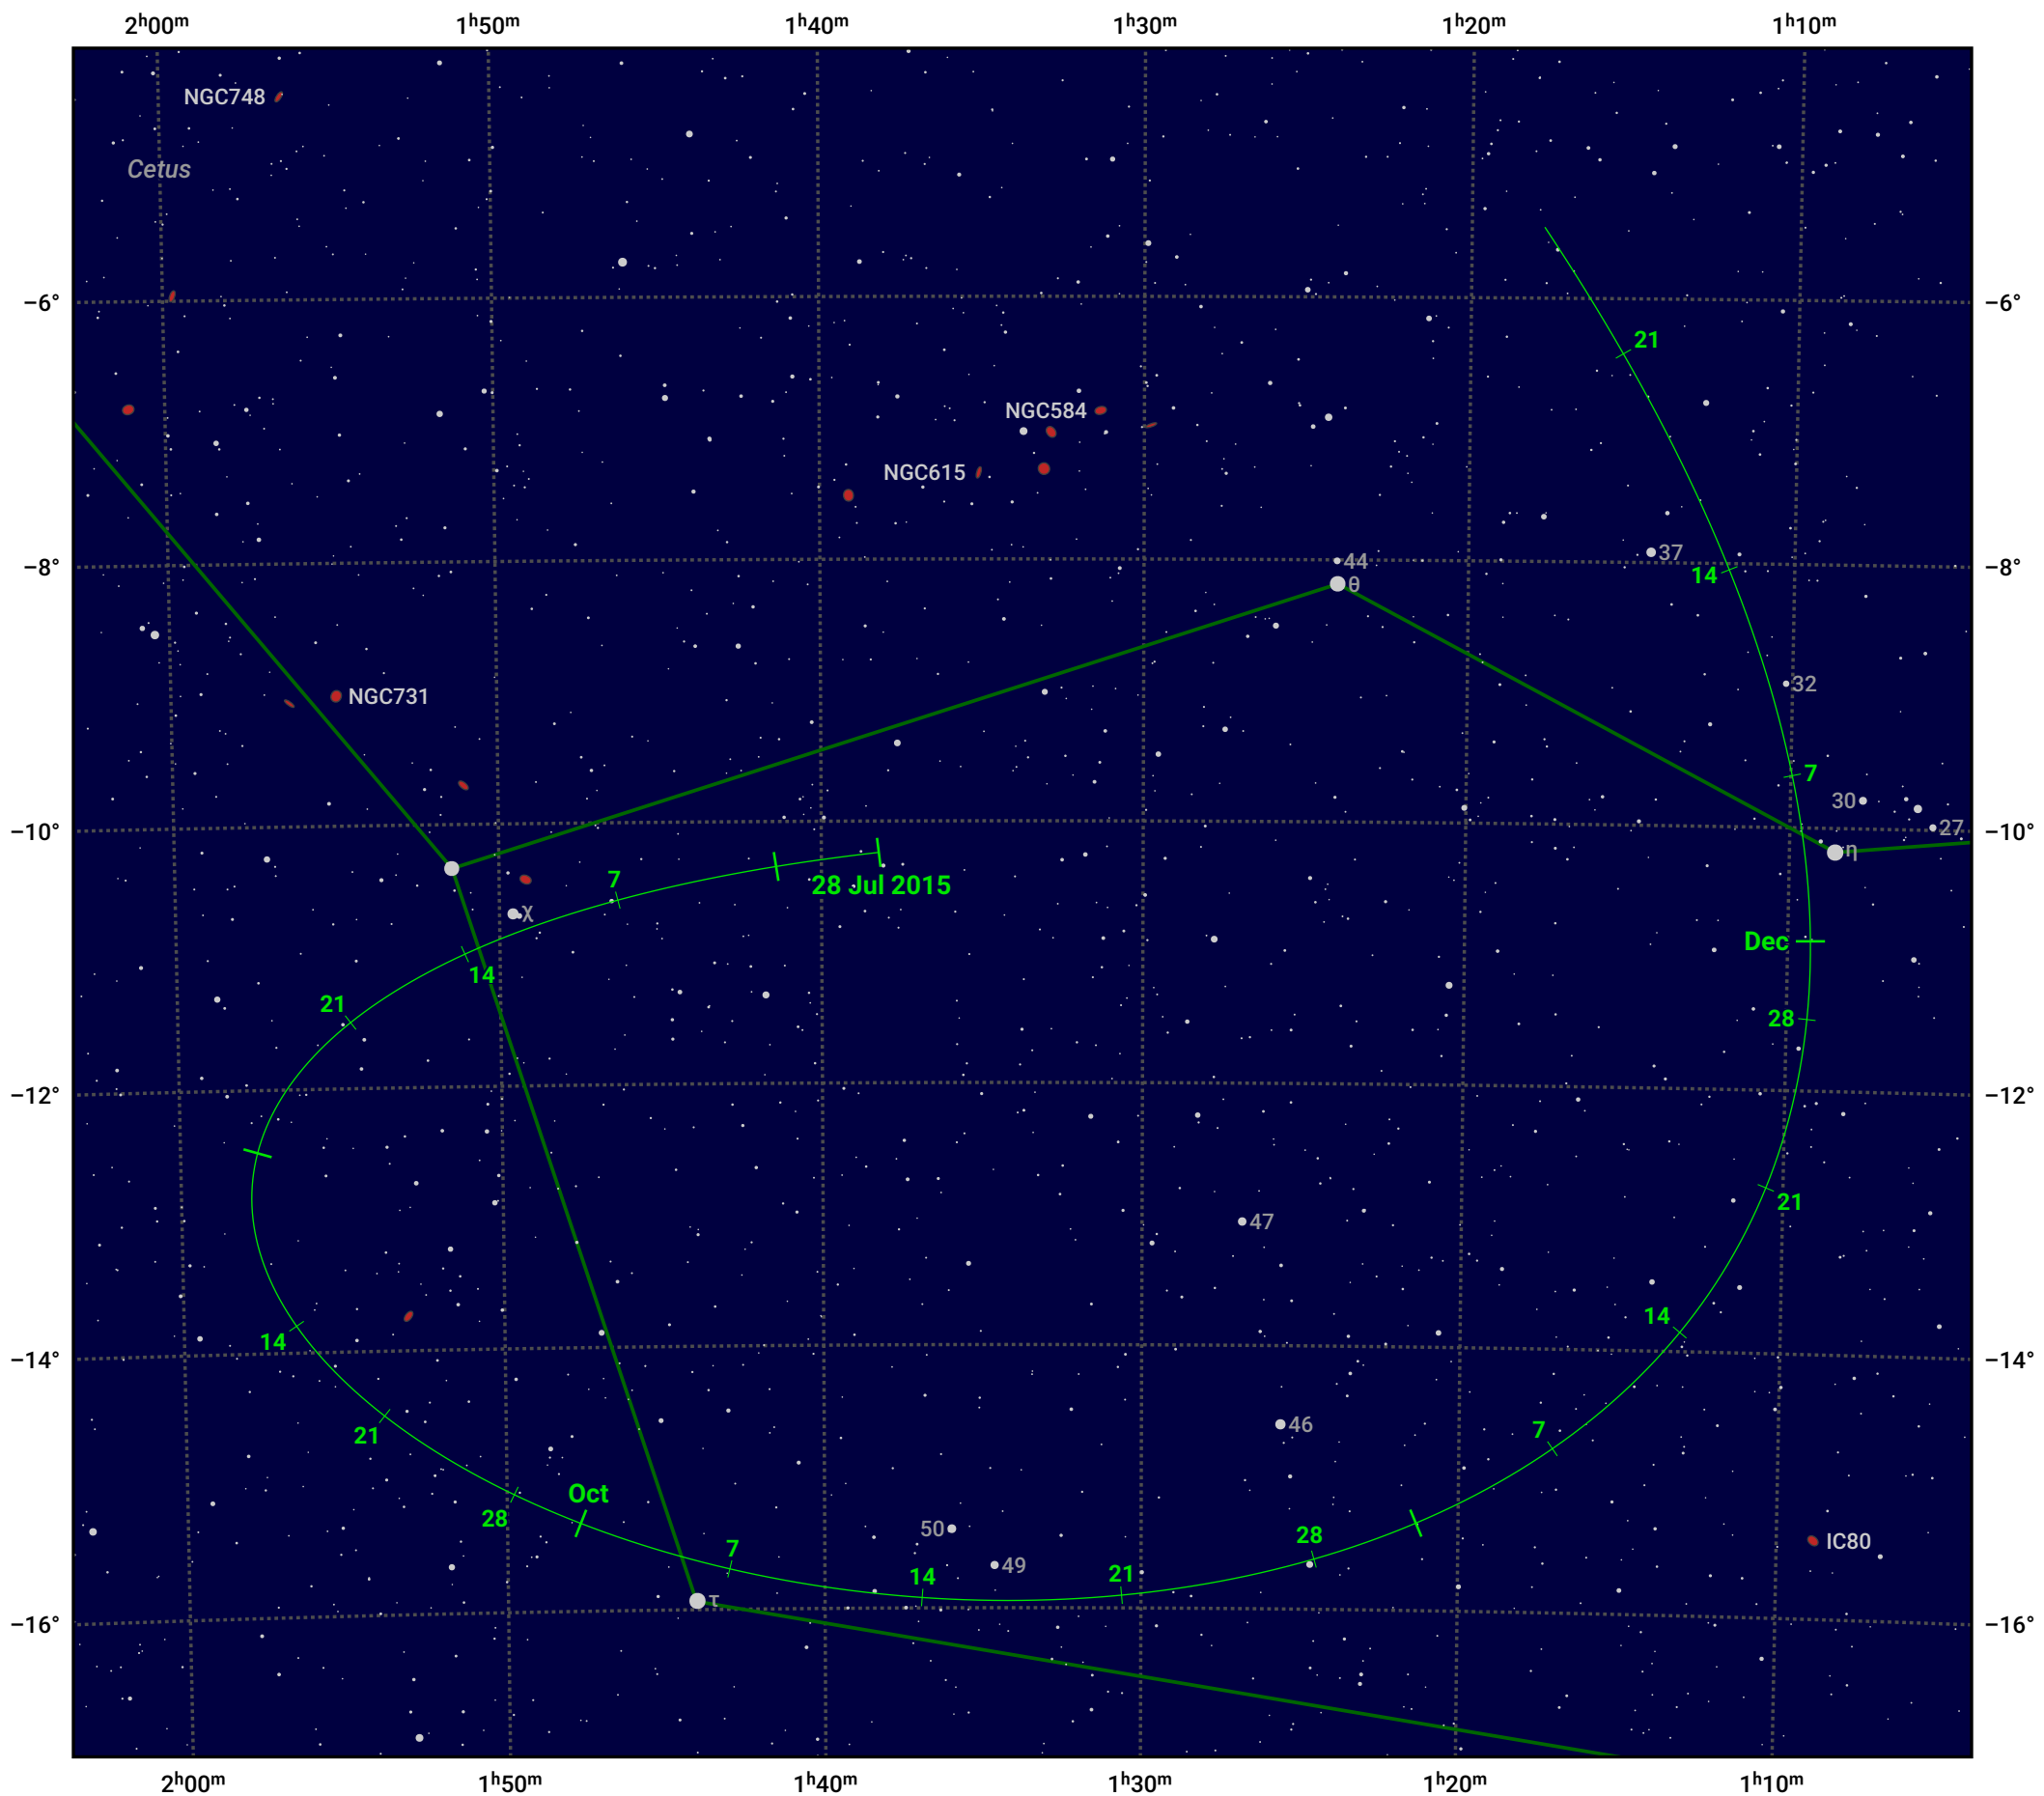

# The path of Asteroid 471 Papagena around opposition on 11 Oct 2015

© Dominic Ford 2011–2024. Date markers placed at midnight UTC. Downloaded from <https://in-the-sky.org>

Magnitude scale: 11.0 10.0 9.0 8.0 7.0 6.0 5.0 4.0 3.0

— Ecliptic Plane

Galaxy Bright nebula Open cluster Globular cluster

Date	Mag	Phase
2015 Aug 1	10.6	96%
2015 Sep 1	10.0	97%
2015 Sep 17	9.7	98%
2015 Oct 1	9.4	99%
2015 Nov 1	9.5	98%
2015 Dec 1	10.1	96%