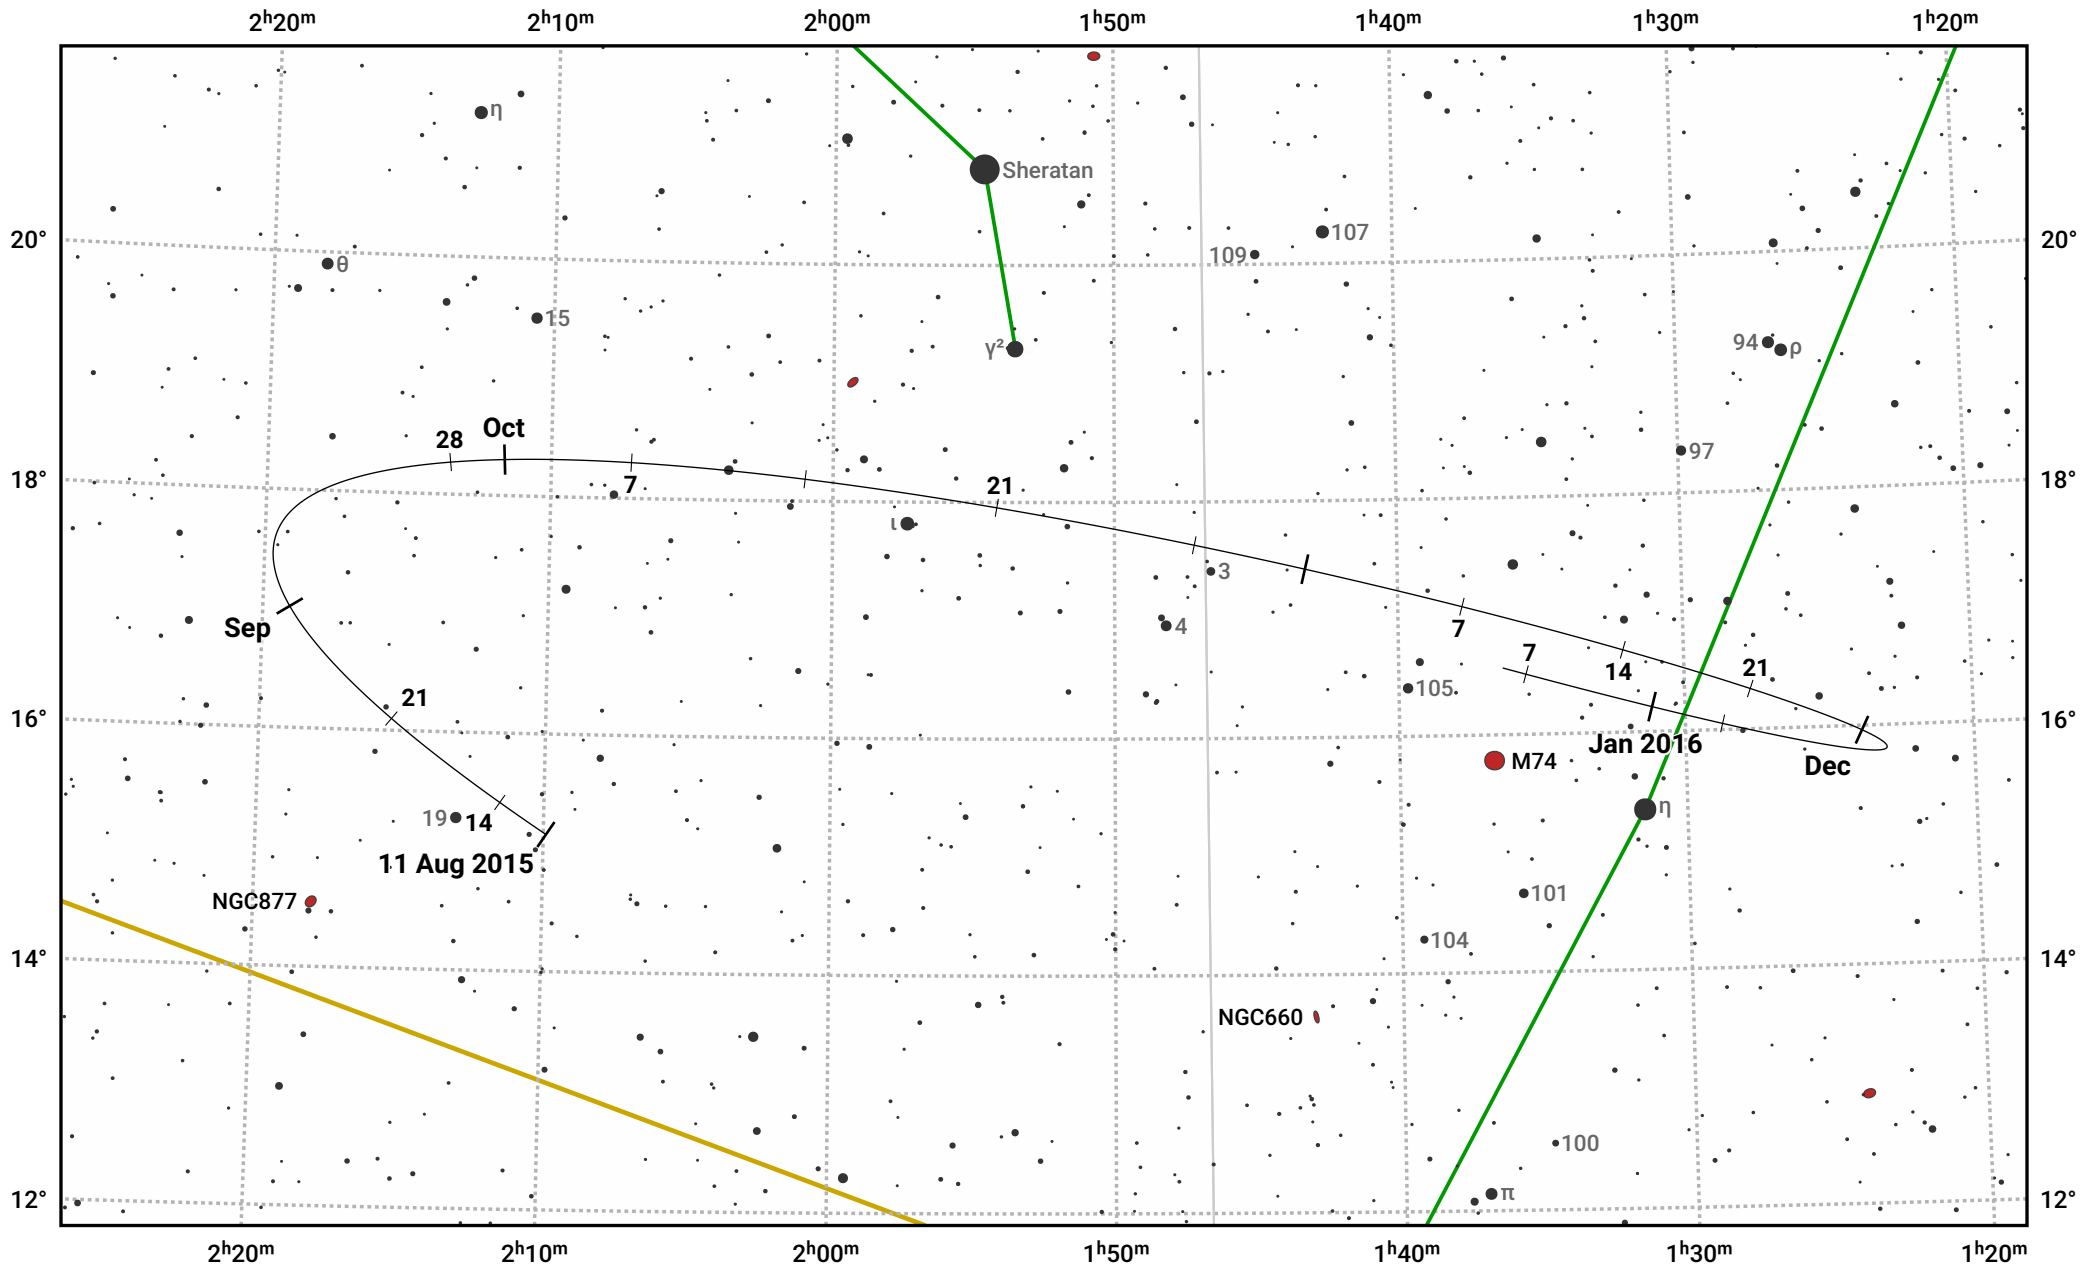

The path of Asteroid 29 Amphitrite around opposition on 25 Oct 2015

© Dominic Ford 2011–2024. Date markers placed at midnight UTC. Downloaded from <https://in-the-sky.org>

Magnitude scale: 10.0 9.0 8.0 7.0 6.0 5.0 4.0 3.0 2.0

— Ecliptic Plane

- Galaxy
- Bright nebula
- Open cluster
- ⊕ Globular cluster

Date	Mag	Phase
2015 Sep 1	10.1	97%
2015 Sep 29	9.5	99%
2015 Oct 1	9.4	99%
2015 Nov 1	9.0	100%
2015 Dec 1	9.7	98%
2016 Jan 1	10.3	96%