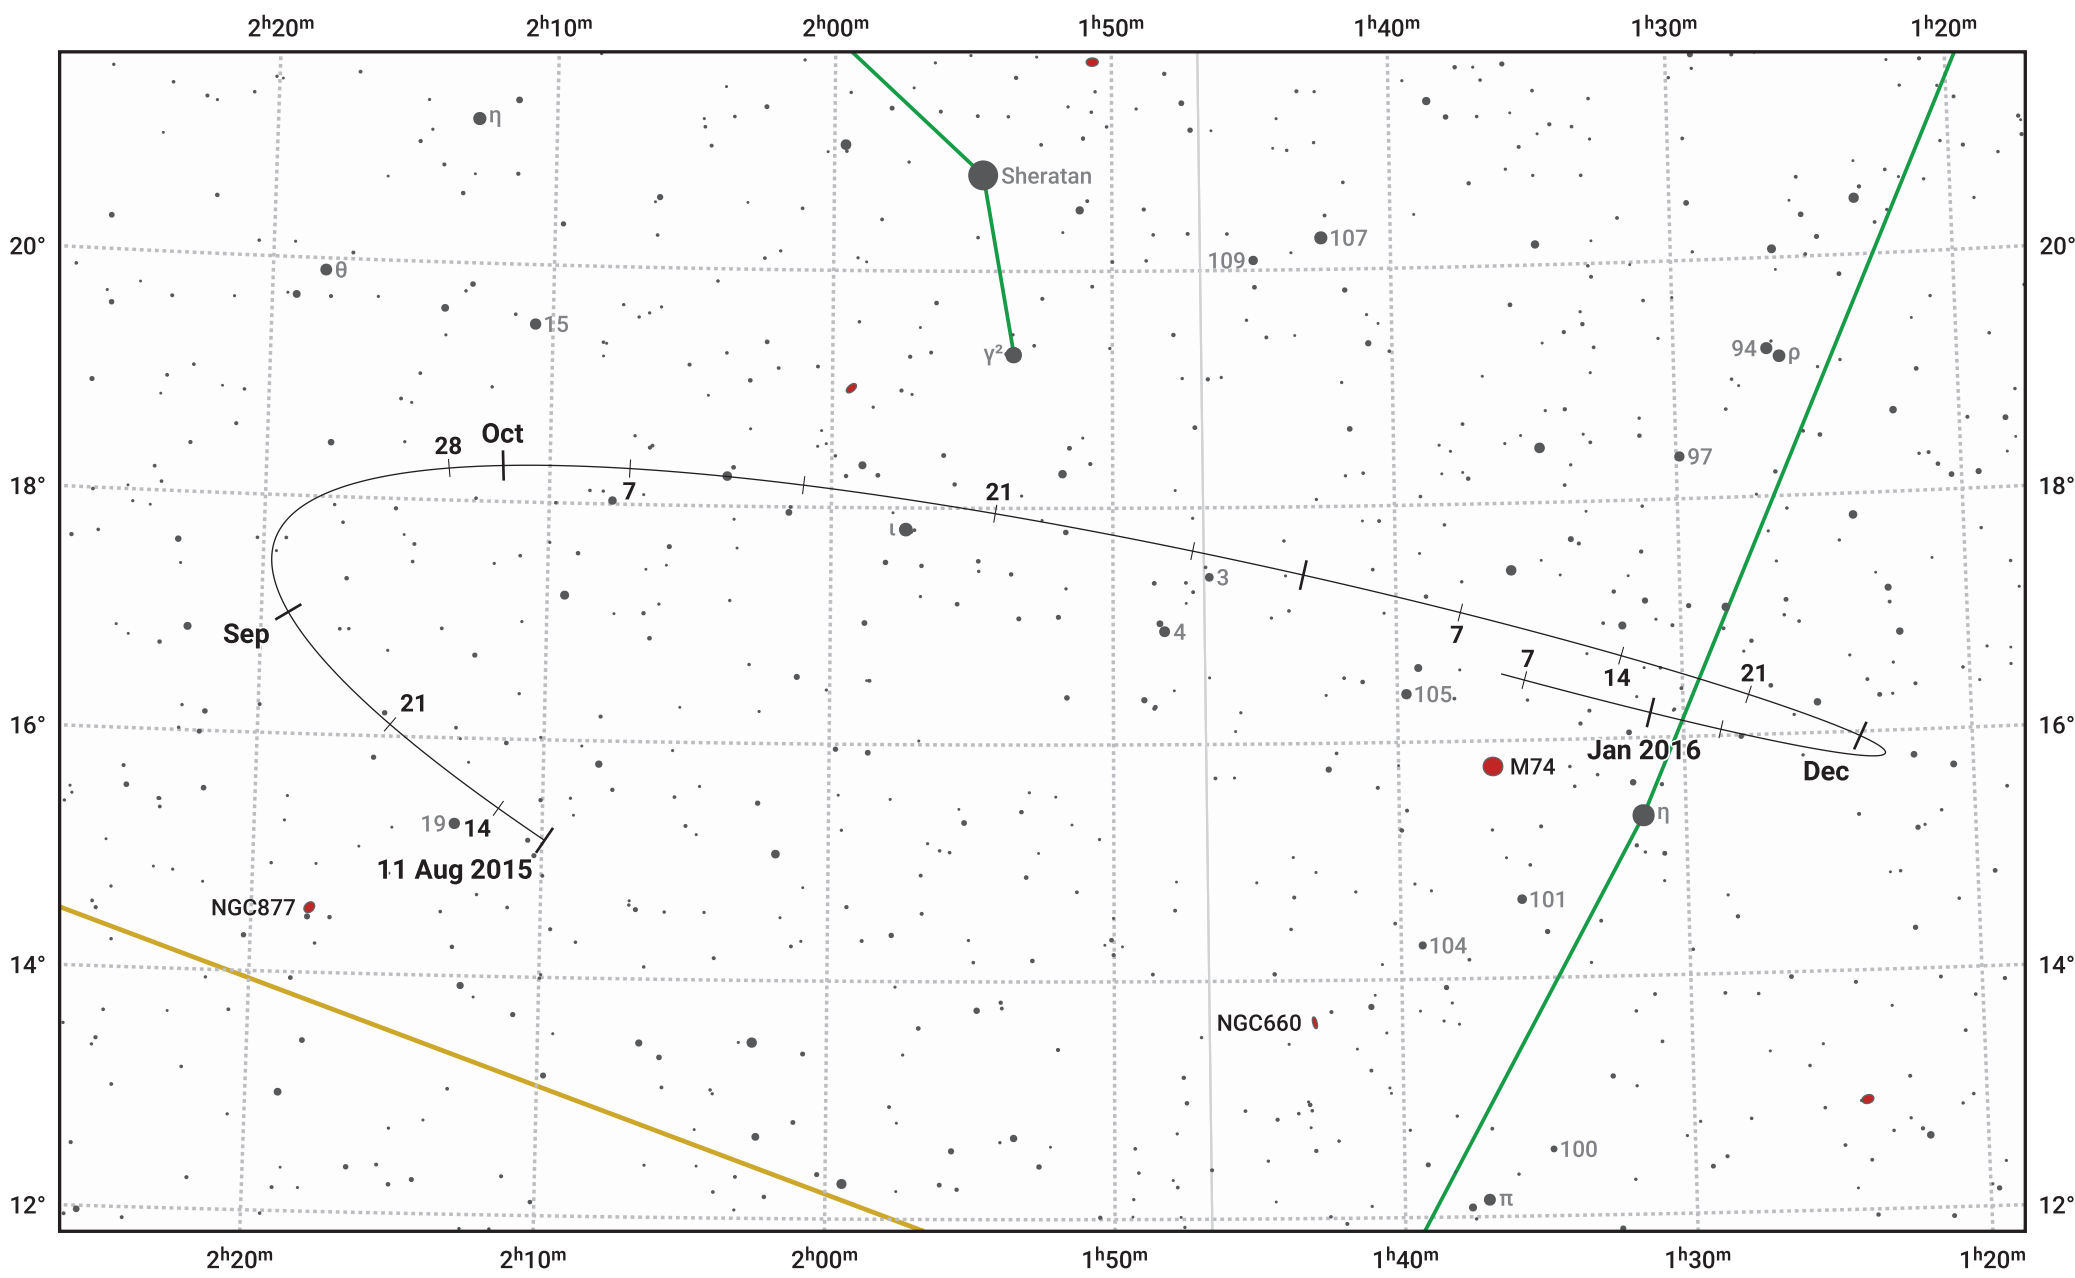

The path of Asteroid 29 Amphitrite around opposition on 25 Oct 2015

© Dominic Ford 2011–2024. Date markers placed at midnight UTC. Downloaded from <https://in-the-sky.org>

Magnitude scale: 10.0 9.0 8.0 7.0 6.0 5.0 4.0 3.0 2.0

— Ecliptic Plane

Galaxy Bright nebula Open cluster Globular cluster

Date	Mag	Phase
2015 Sep 1	10.1	97%
2015 Sep 29	9.5	99%
2015 Oct 1	9.4	99%
2015 Nov 1	9.0	100%
2015 Dec 1	9.7	98%
2016 Jan 1	10.3	96%