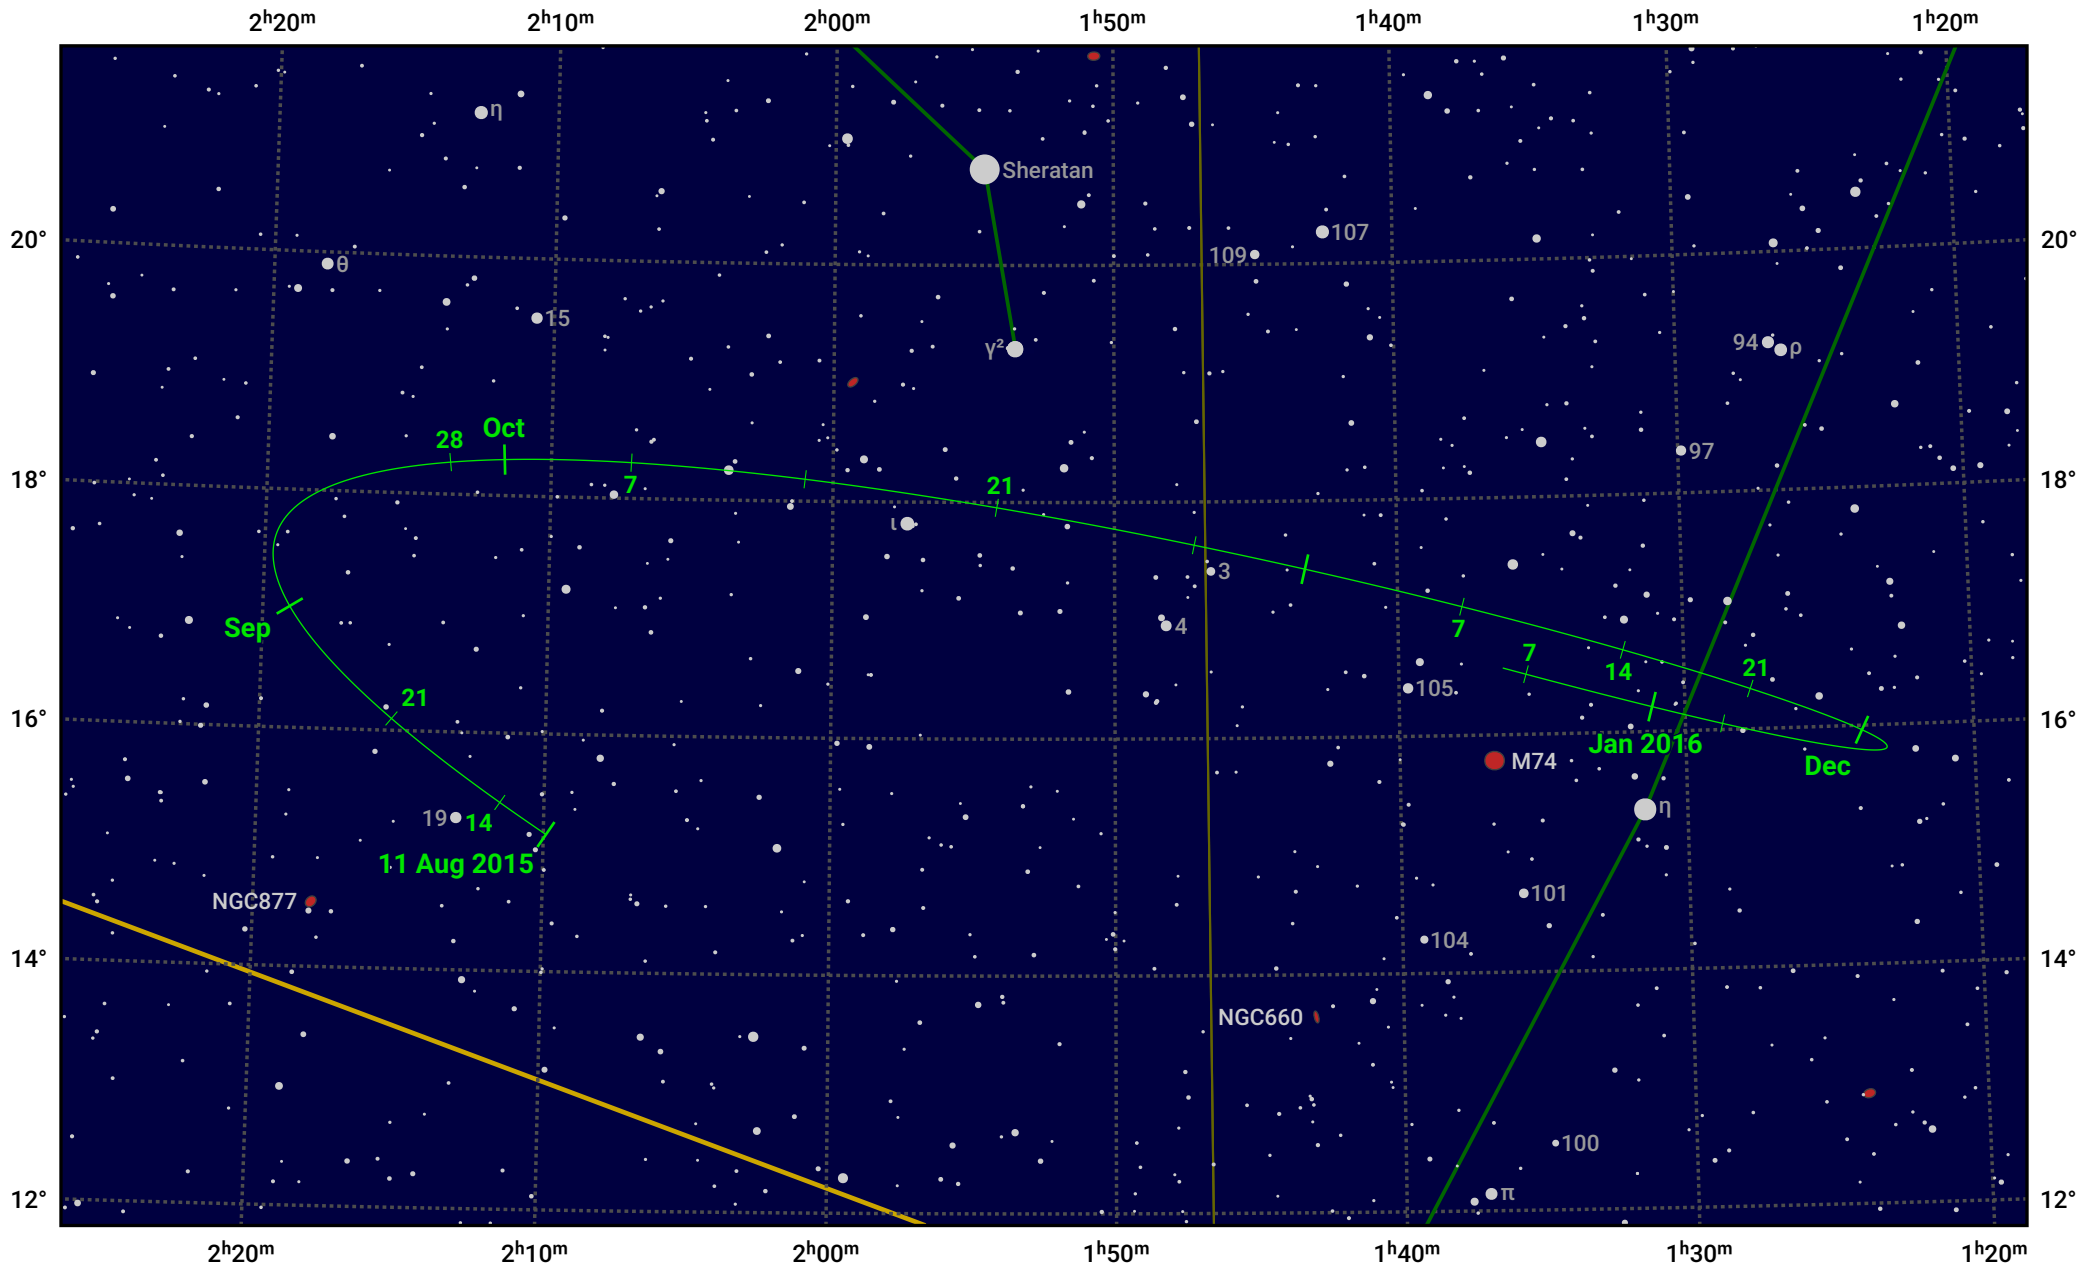

The path of Asteroid 29 Amphitrite around opposition on 25 Oct 2015

© Dominic Ford 2011–2024. Date markers placed at midnight UTC. Downloaded from <https://in-the-sky.org>

Magnitude scale: 10.0 9.0 8.0 7.0 6.0 5.0 4.0 3.0 2.0

— Ecliptic Plane

- Galaxy
- Bright nebula
- Open cluster
- ⊕ Globular cluster

Date	Mag	Phase
2015 Sep 1	10.1	97%
2015 Sep 29	9.5	99%
2015 Oct 1	9.4	99%
2015 Nov 1	9.0	100%
2015 Dec 1	9.7	98%
2016 Jan 1	10.3	96%