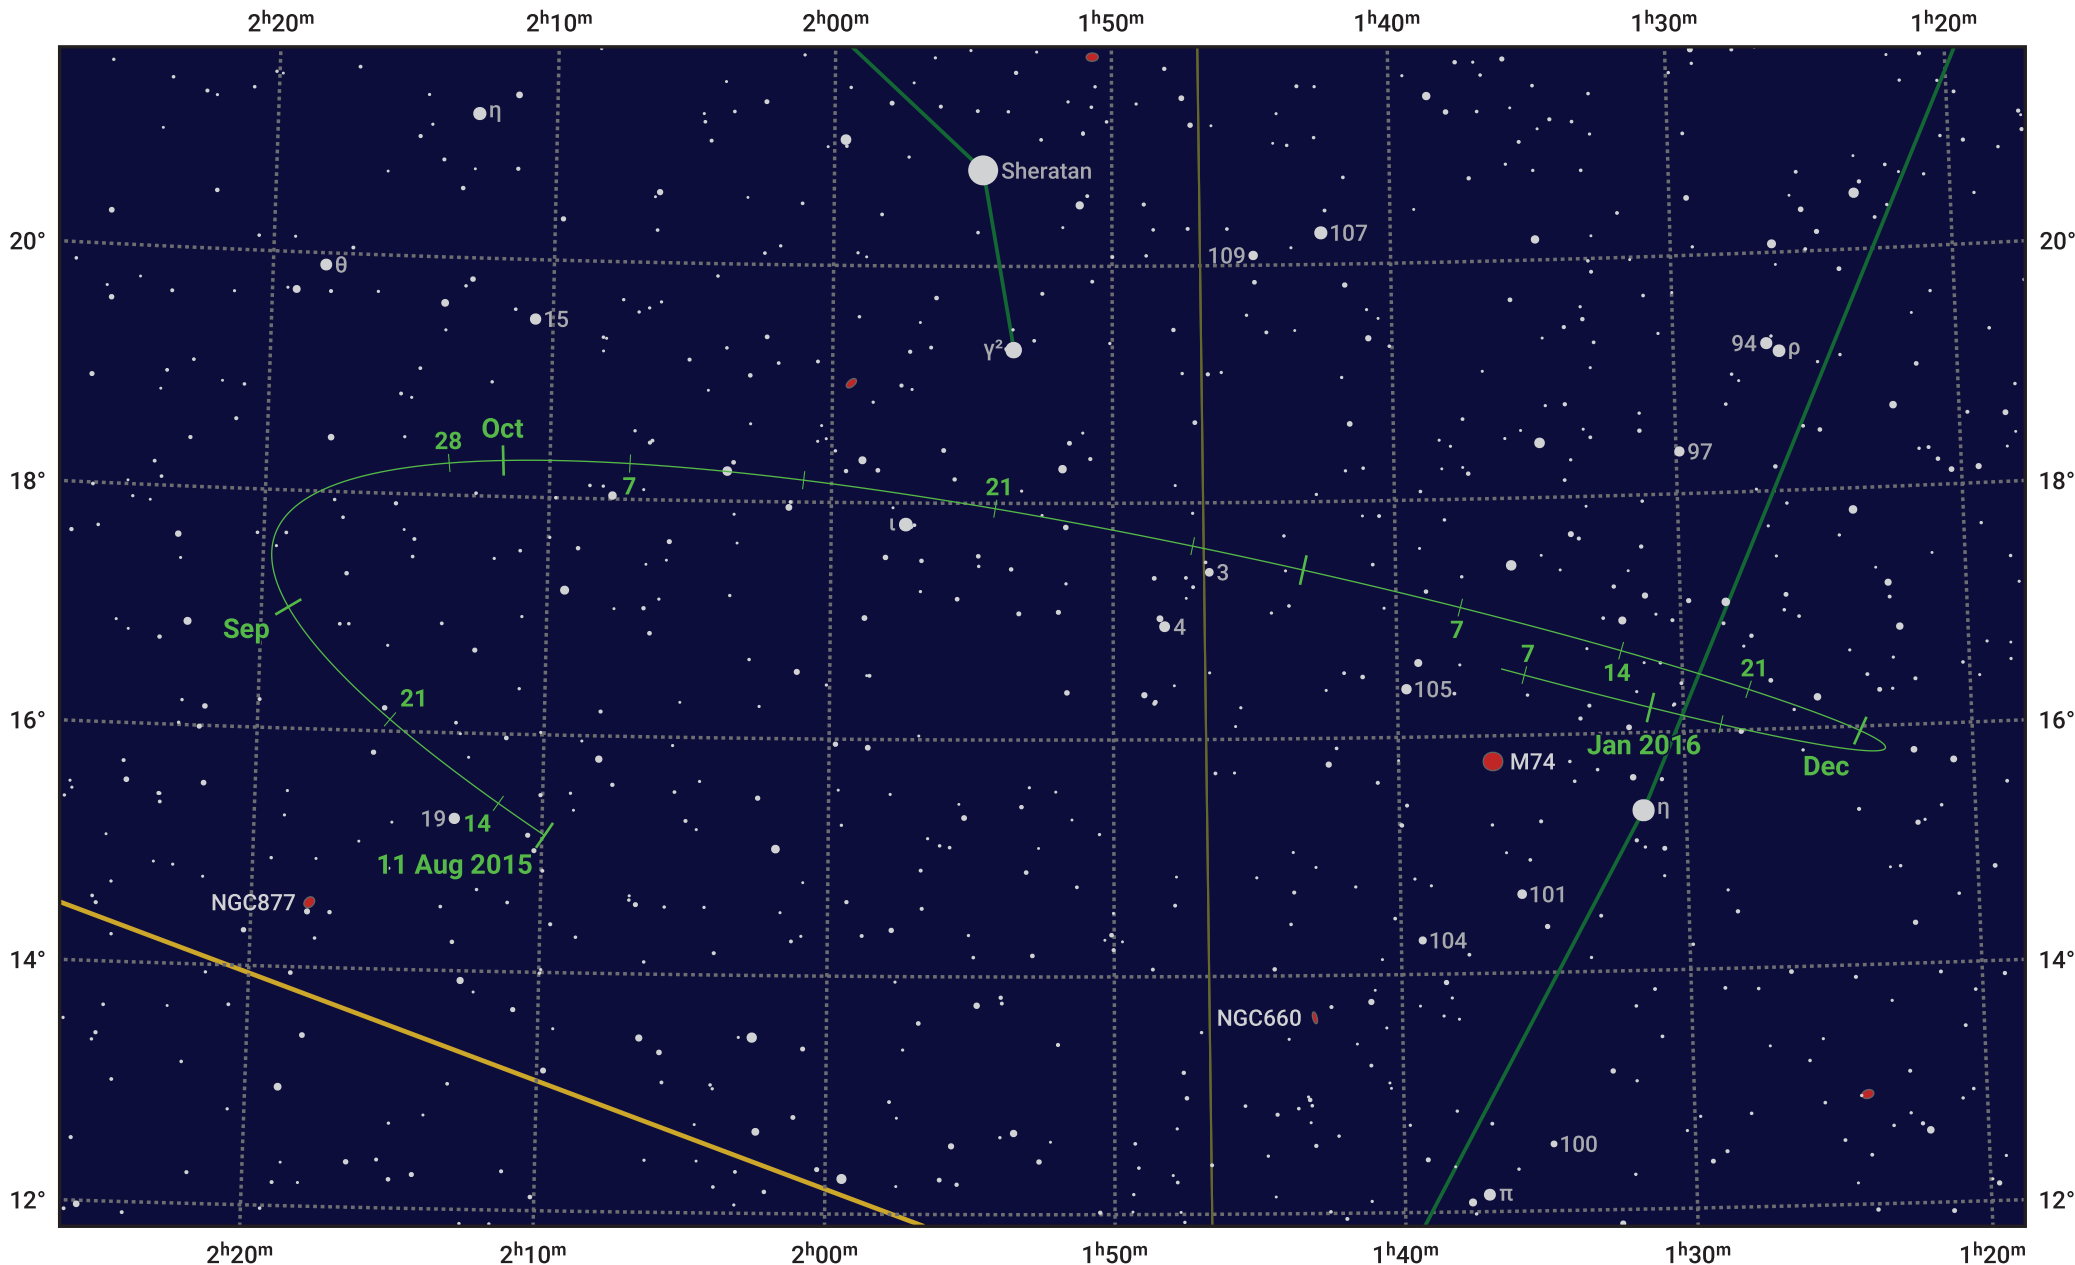

The path of Asteroid 29 Amphitrite around opposition on 25 Oct 2015

© Dominic Ford 2011–2024. Date markers placed at midnight UTC. Downloaded from <https://in-the-sky.org>

Magnitude scale: 10.0 9.0 8.0 7.0 6.0 5.0 4.0 3.0 2.0

— Ecliptic Plane

- Galaxy
- Bright nebula
- Open cluster
- Globular cluster

Date	Mag	Phase
2015 Sep 1	10.1	97%
2015 Sep 29	9.5	99%
2015 Oct 1	9.4	99%
2015 Nov 1	9.0	100%
2015 Dec 1	9.7	98%
2016 Jan 1	10.3	96%