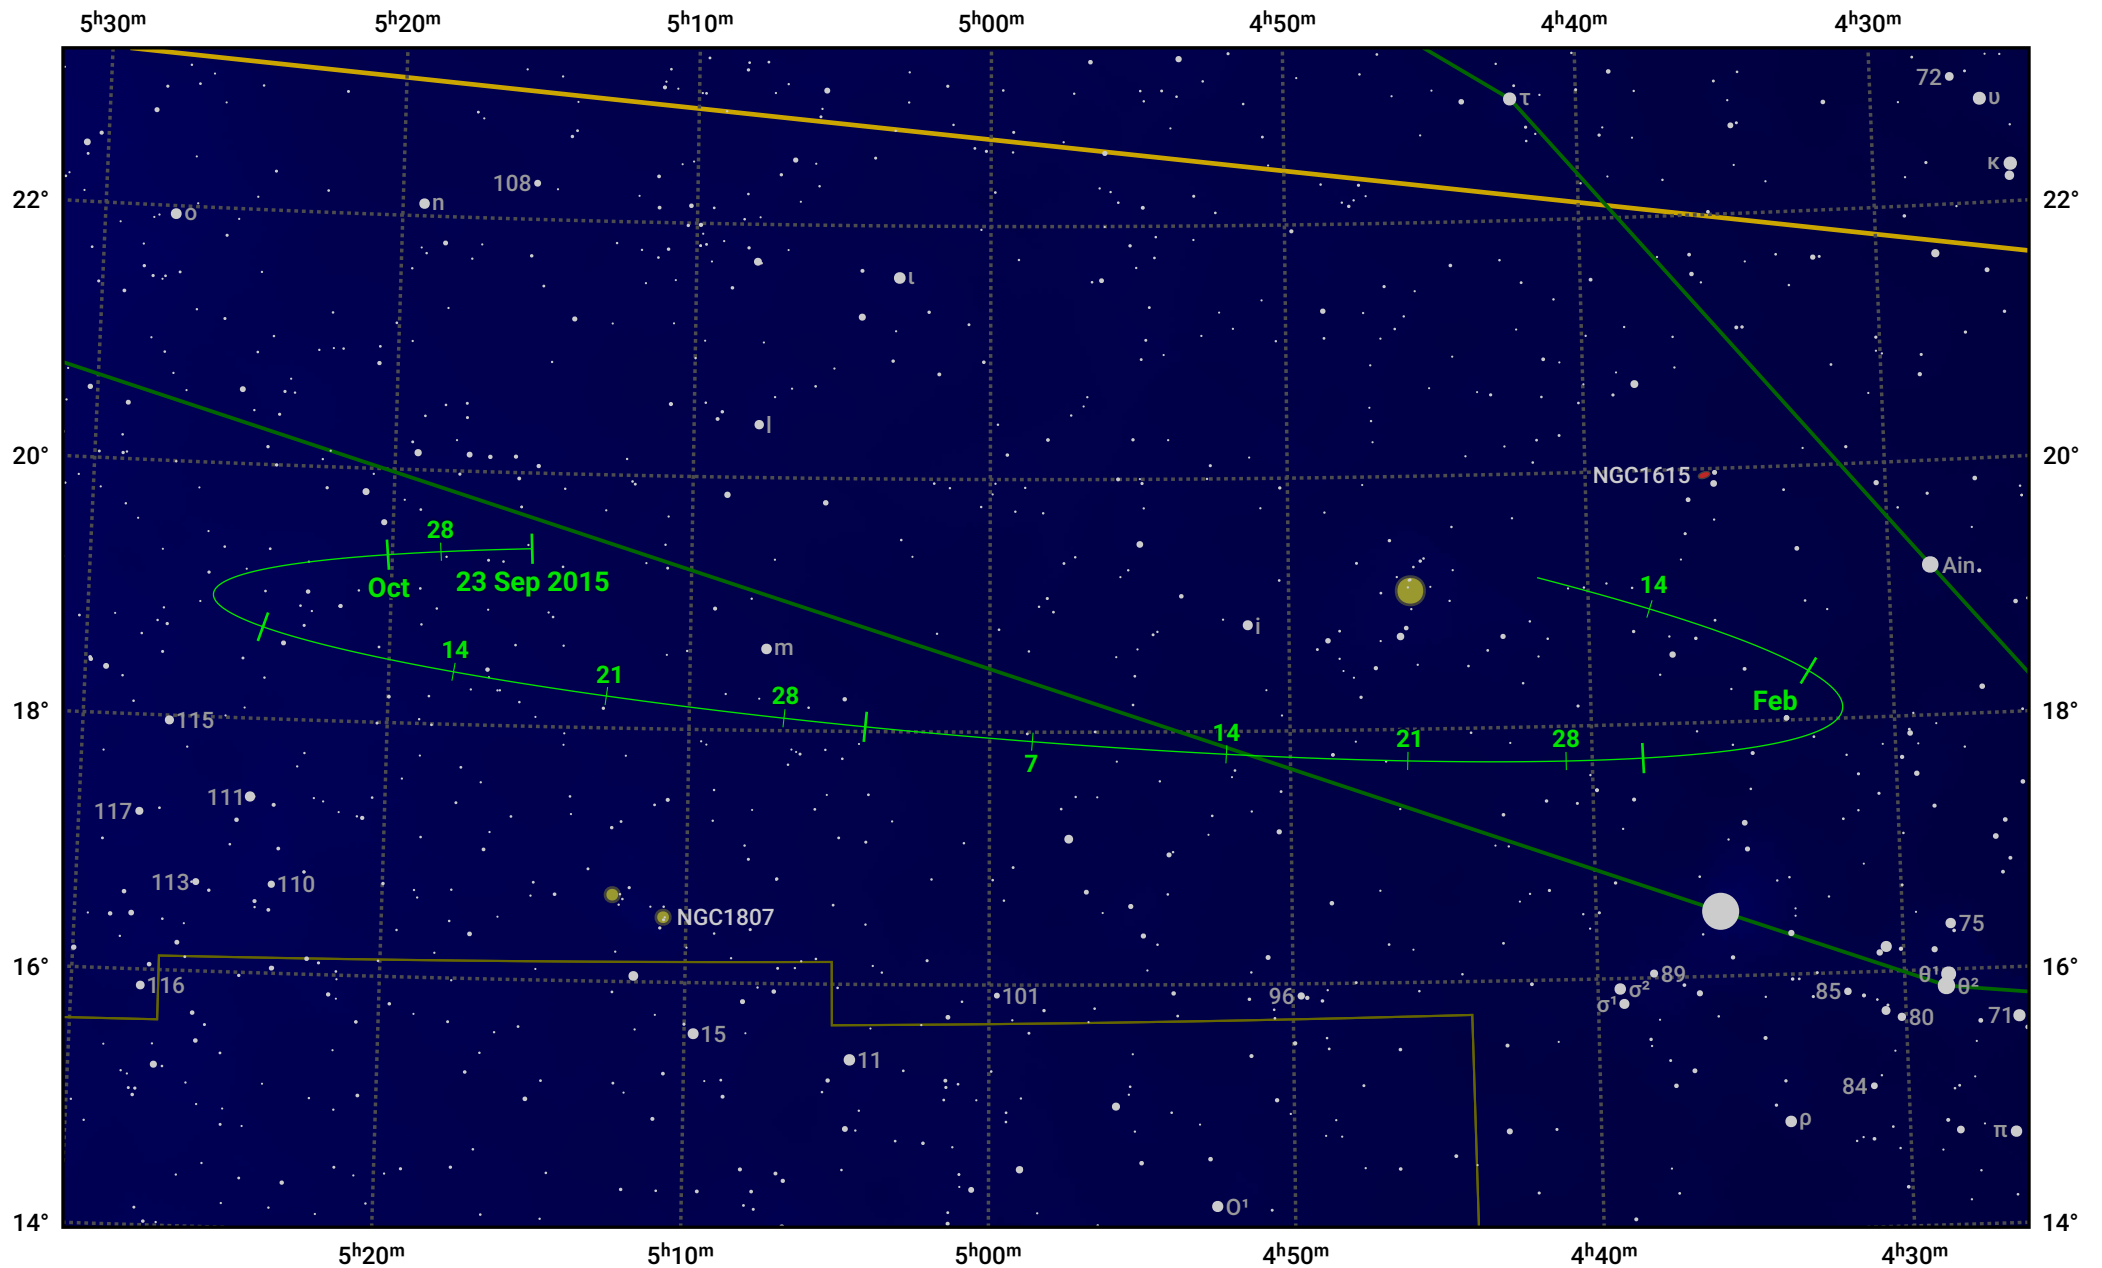

The path of Asteroid 16 Psyche around opposition on 7 Dec 2015

© Dominic Ford 2011–2024. Date markers placed at midnight UTC. Downloaded from <https://in-the-sky.org>

Magnitude scale: 10.0 9.0 8.0 7.0 6.0 5.0 4.0 3.0 2.0 1.0 0.0

— Ecliptic Plane

Galaxy Bright nebula Open cluster Globular cluster

Date	Mag
2015 Oct 1	11.0
2015 Nov 1	10.4
2015 Nov 19	10.1
2015 Dec 1	9.8
2016 Jan 1	10.3
2016 Feb 1	11.0
2016 Feb 5	11.1