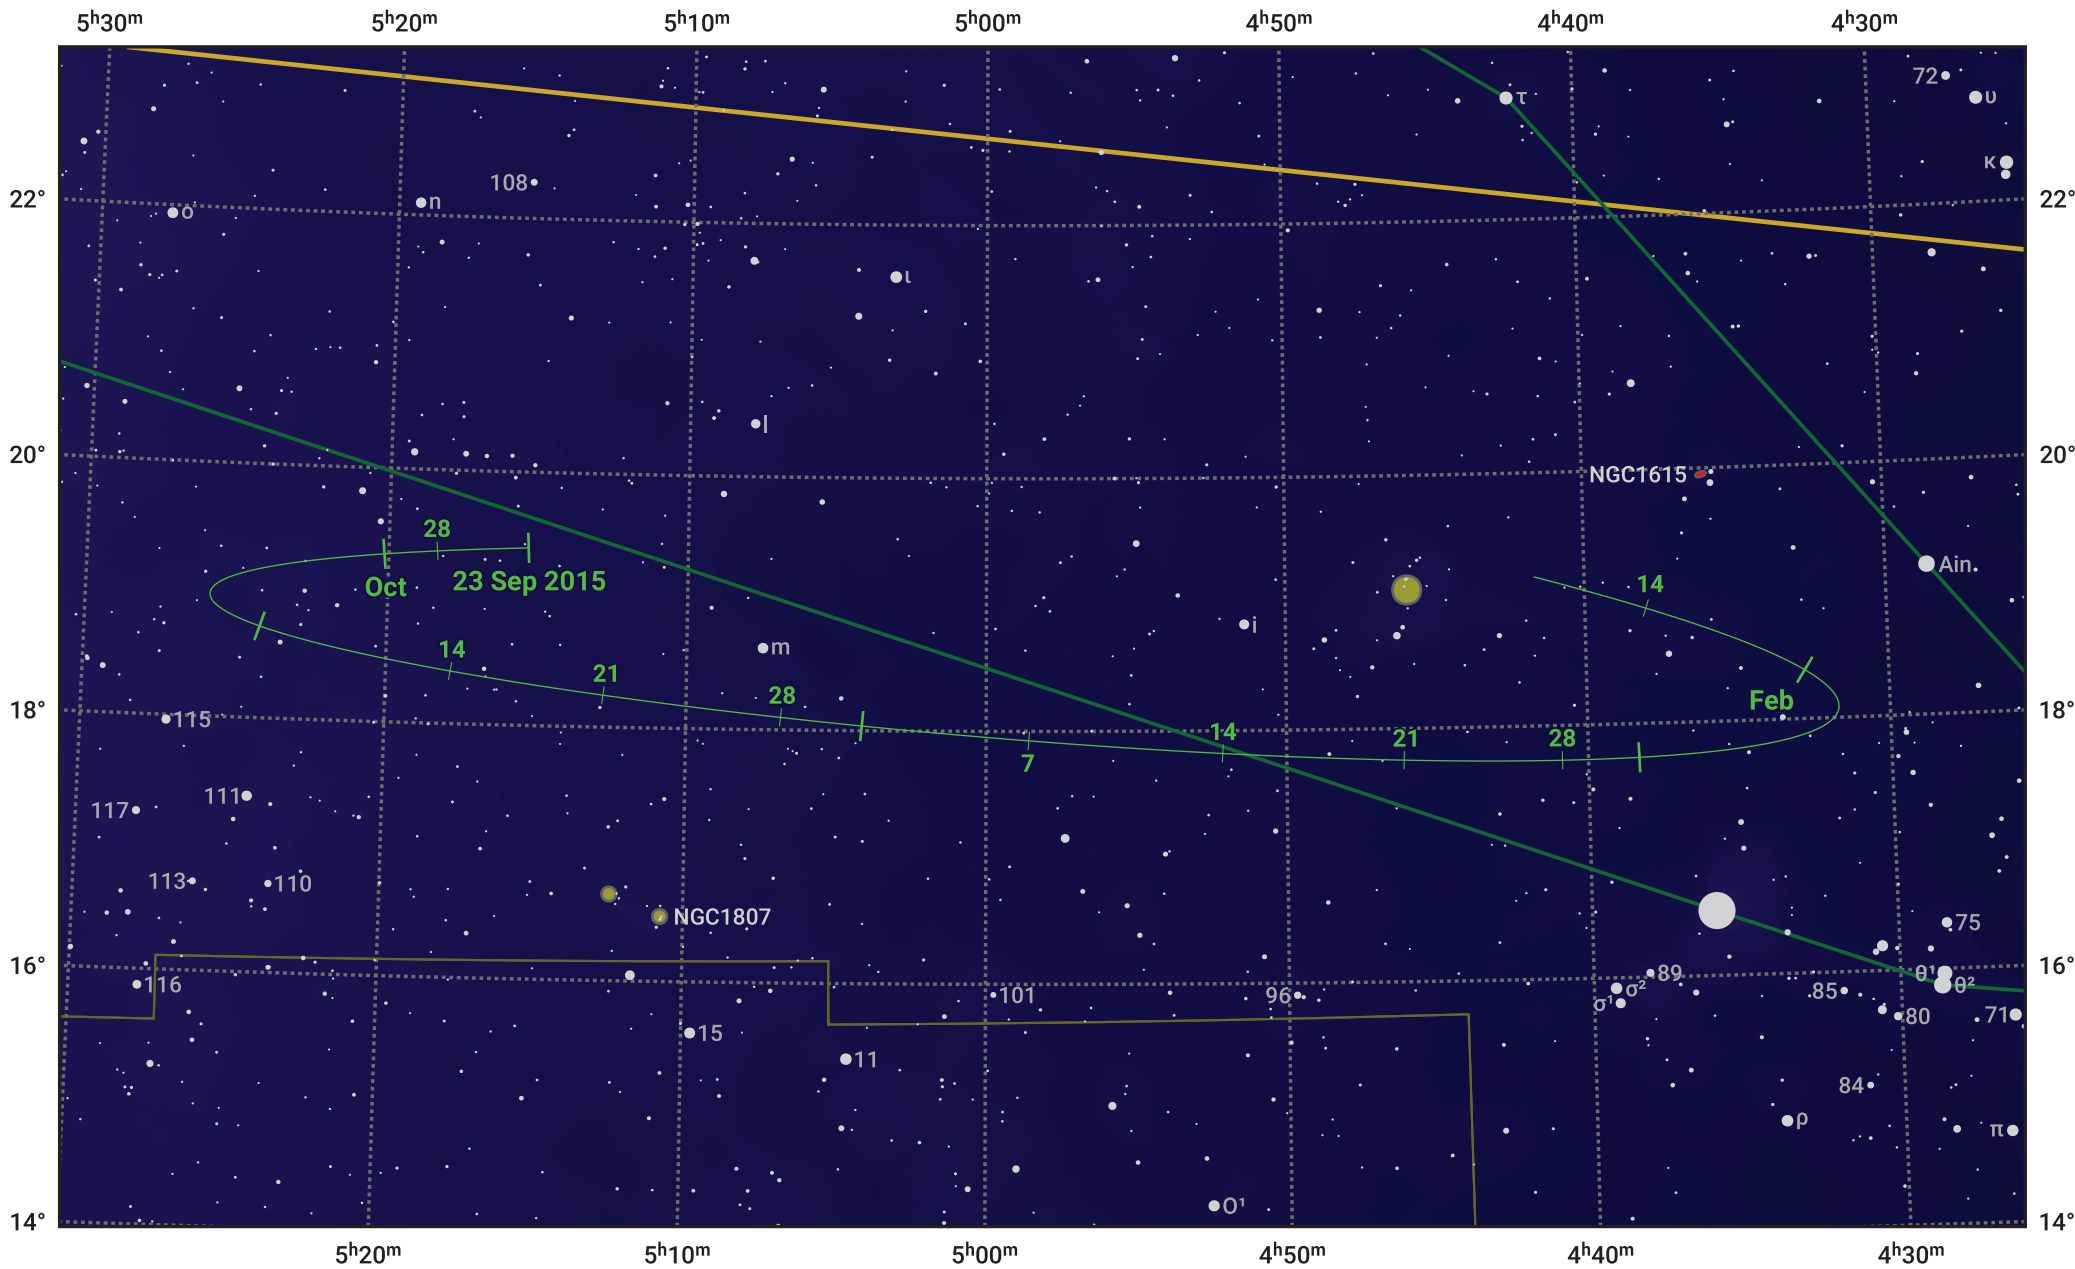

The path of Asteroid 16 Psyche around opposition on 7 Dec 2015

© Dominic Ford 2011–2024. Date markers placed at midnight UTC. Downloaded from <https://in-the-sky.org>

Magnitude scale: 10.0 9.0 8.0 7.0 6.0 5.0 4.0 3.0 2.0 1.0 0.0

— Ecliptic Plane

- Galaxy
- Bright nebula
- Open cluster
- Globular cluster

Date	Mag
2015 Oct 1	11.0
2015 Nov 1	10.4
2015 Nov 19	10.1
2015 Dec 1	9.8
2016 Jan 1	10.3
2016 Feb 1	11.0
2016 Feb 5	11.1