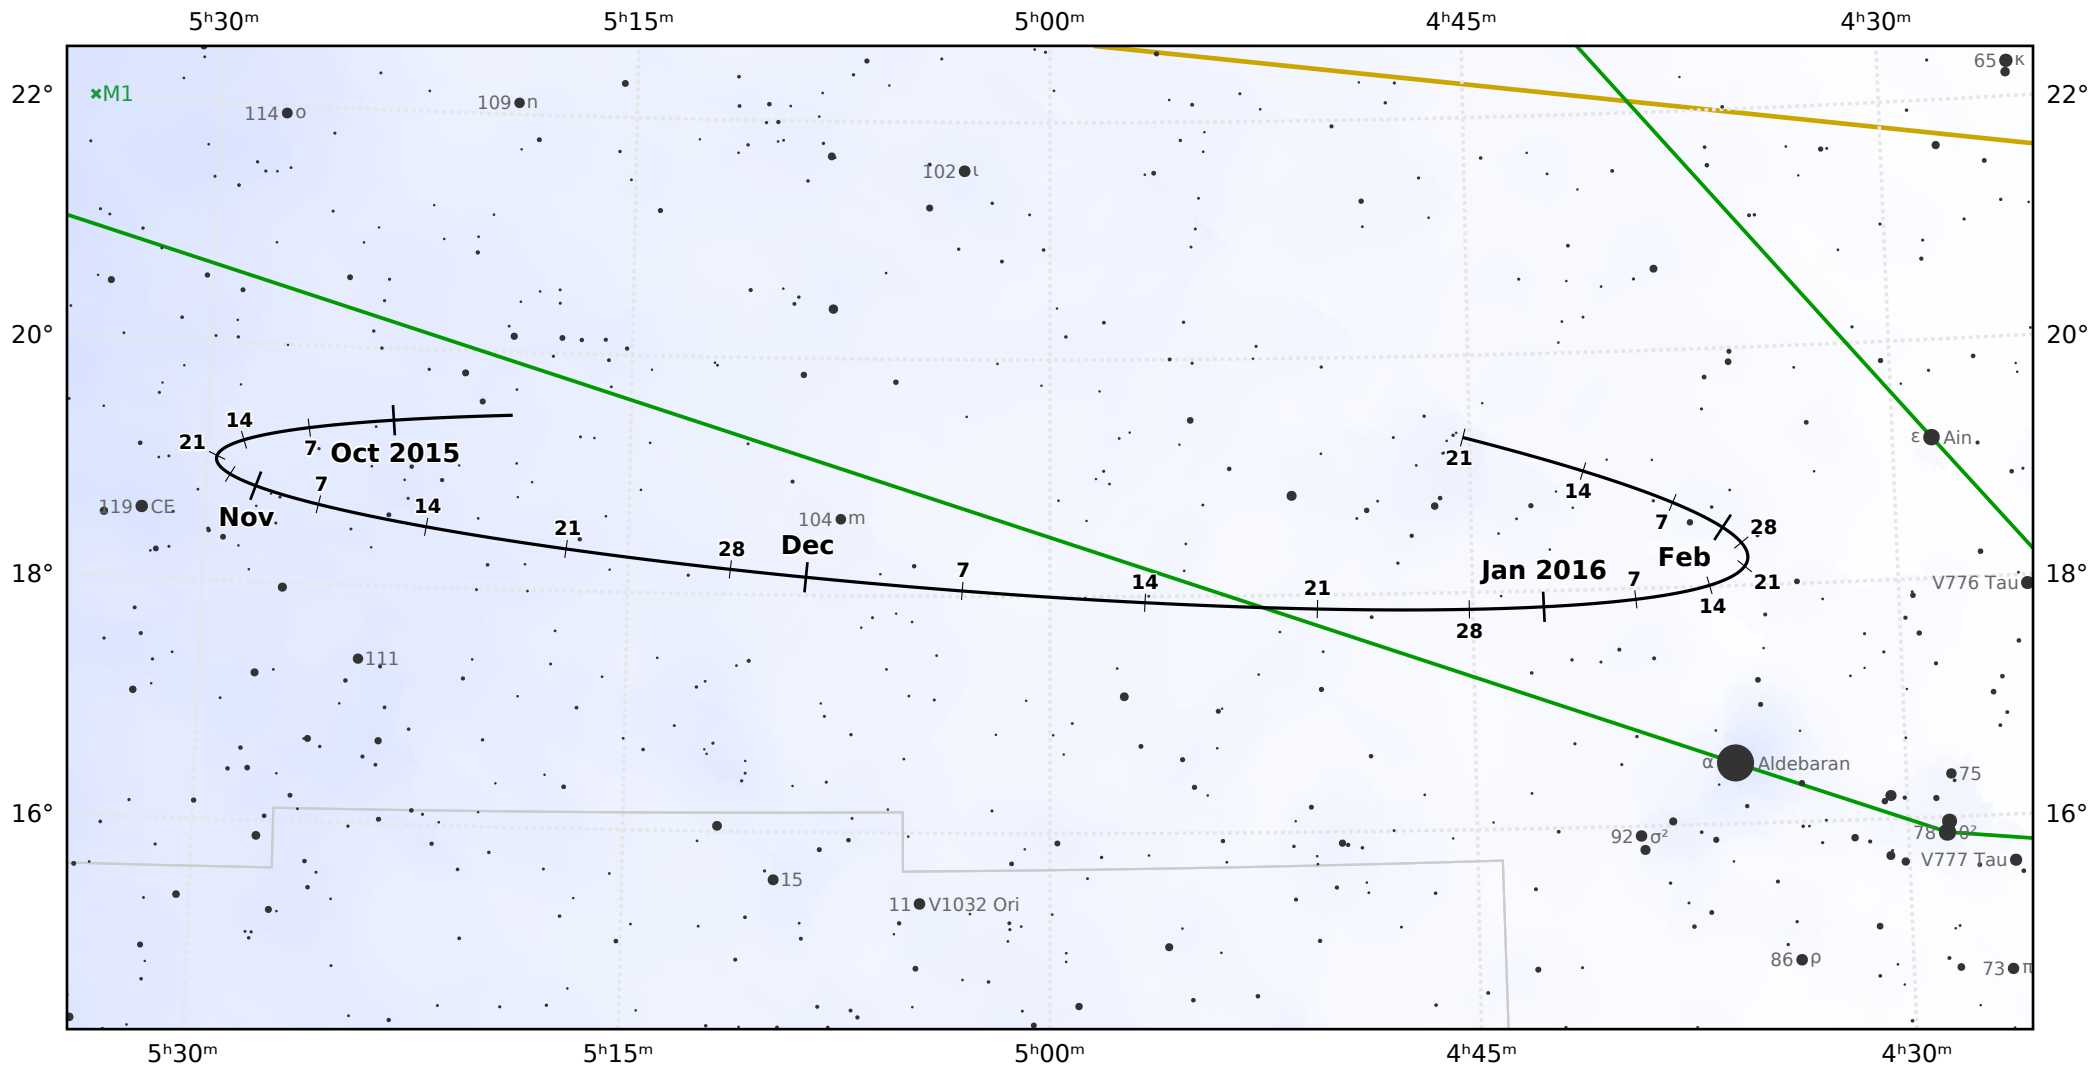

The path of Asteroid 16 Psyche around opposition on 8 Dec 2015

© Dominic Ford 2011-2021. Downloaded from <https://in-the-sky.org>