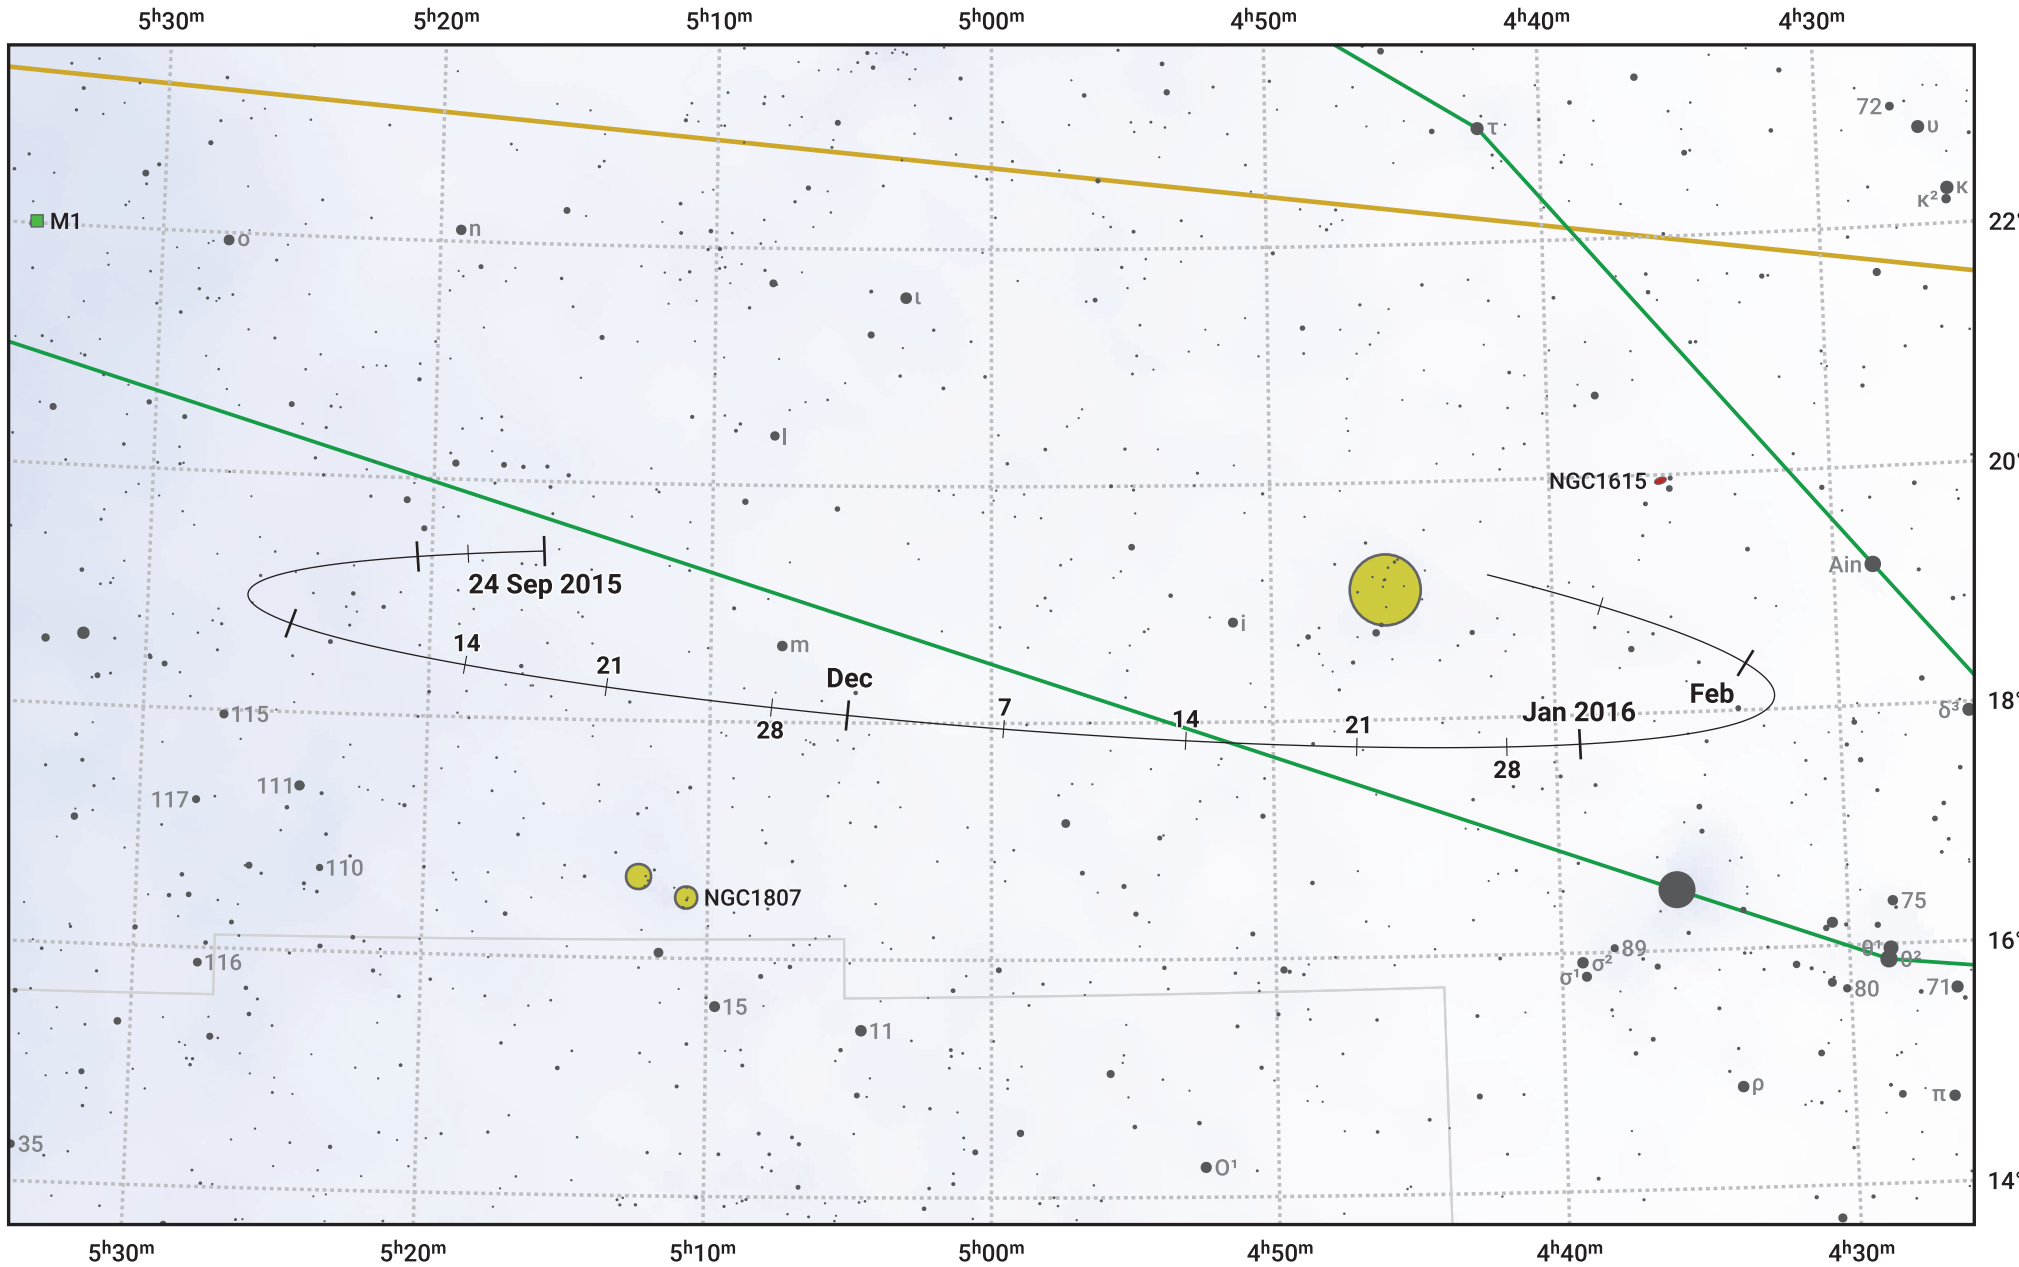

# The path of Asteroid 16 Psyche around opposition on 8 Dec 2015

© Dominic Ford 2011–2024. Date markers placed at midnight UTC. Downloaded from <https://in-the-sky.org>

Magnitude scale: 10.0 9.0 8.0 7.0 6.0 5.0 4.0 3.0 2.0 1.0 0.0

— Ecliptic Plane

● Galaxy    
 ■ Bright nebula    
 ● Open cluster    
 + Globular cluster

Date	Mag
2015 Oct 1	11.0
2015 Nov 1	10.5
2015 Nov 20	10.1
2015 Dec 1	9.8
2016 Jan 1	10.3
2016 Feb 1	11.0
2016 Feb 5	11.1