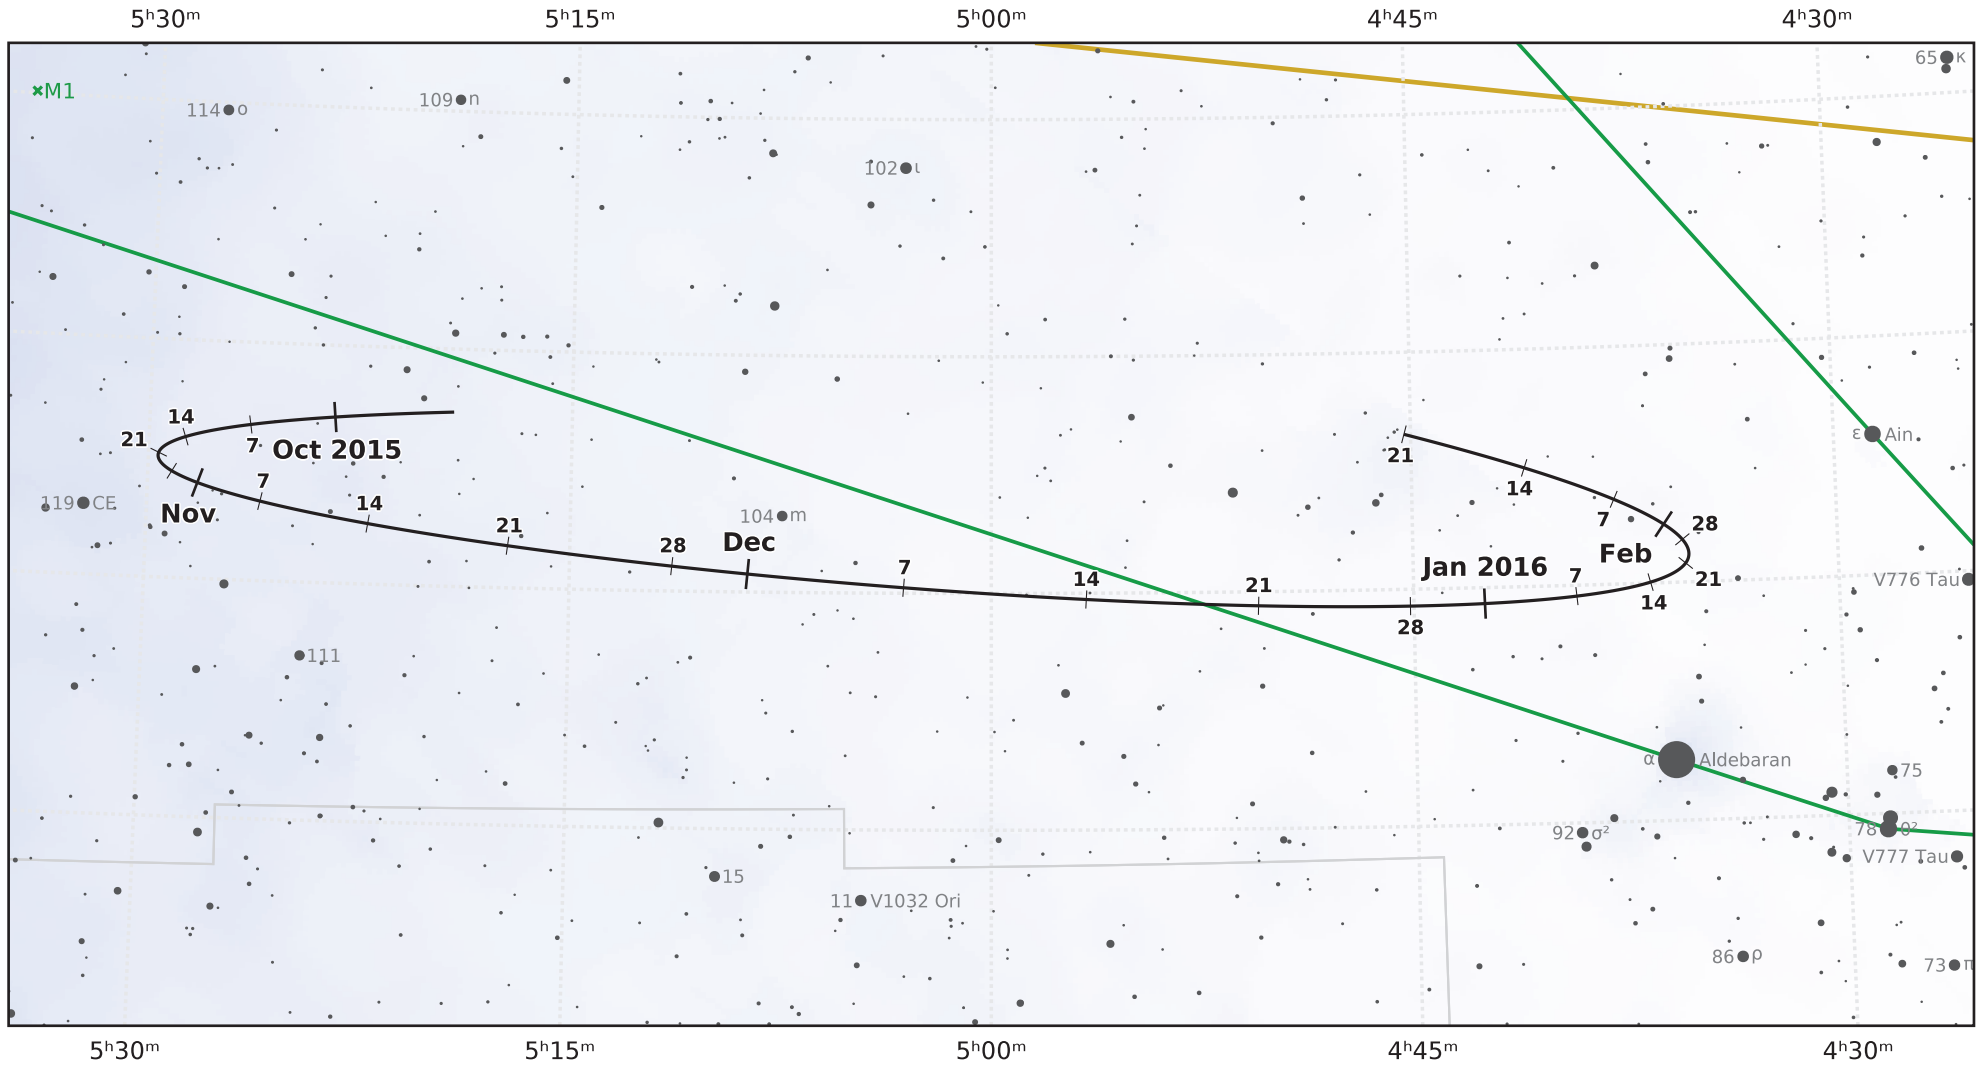

The path of Asteroid 16 Psyche around opposition on 8 Dec 2015

© Dominic Ford 2011–2021. Downloaded from <https://in-the-sky.org>