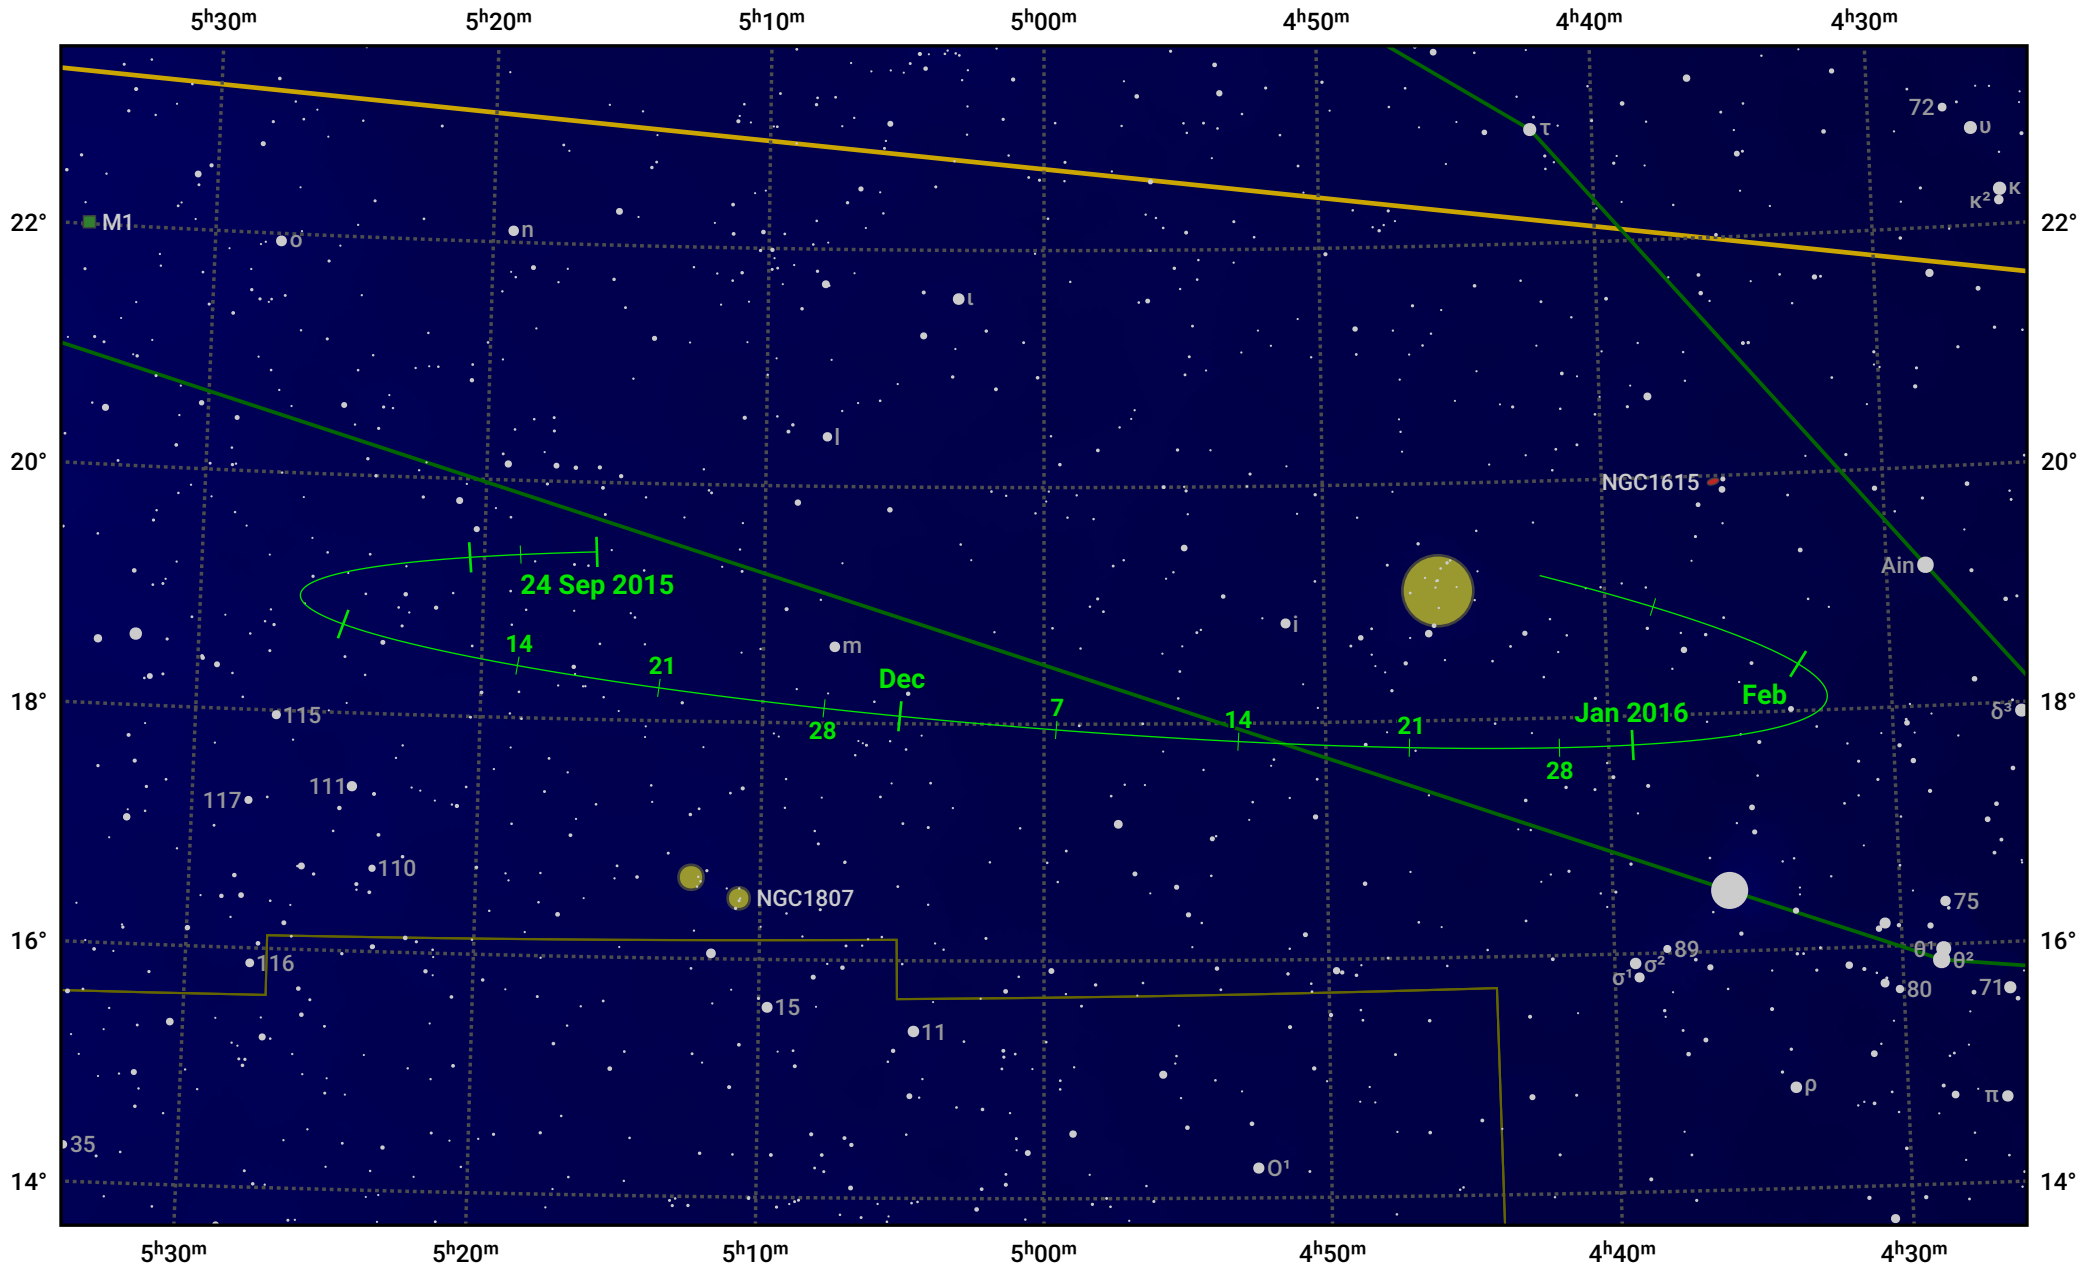

# The path of Asteroid 16 Psyche around opposition on 8 Dec 2015

© Dominic Ford 2011–2024. Date markers placed at midnight UTC. Downloaded from <https://in-the-sky.org>

Magnitude scale: 10.0 9.0 8.0 7.0 6.0 5.0 4.0 3.0 2.0 1.0 0.0

— Ecliptic Plane

Galaxy Bright nebula Open cluster Globular cluster

Date	Mag
2015 Oct 1	11.0
2015 Nov 1	10.5
2015 Nov 20	10.1
2015 Dec 1	9.8
2016 Jan 1	10.3
2016 Feb 1	11.0
2016 Feb 5	11.1