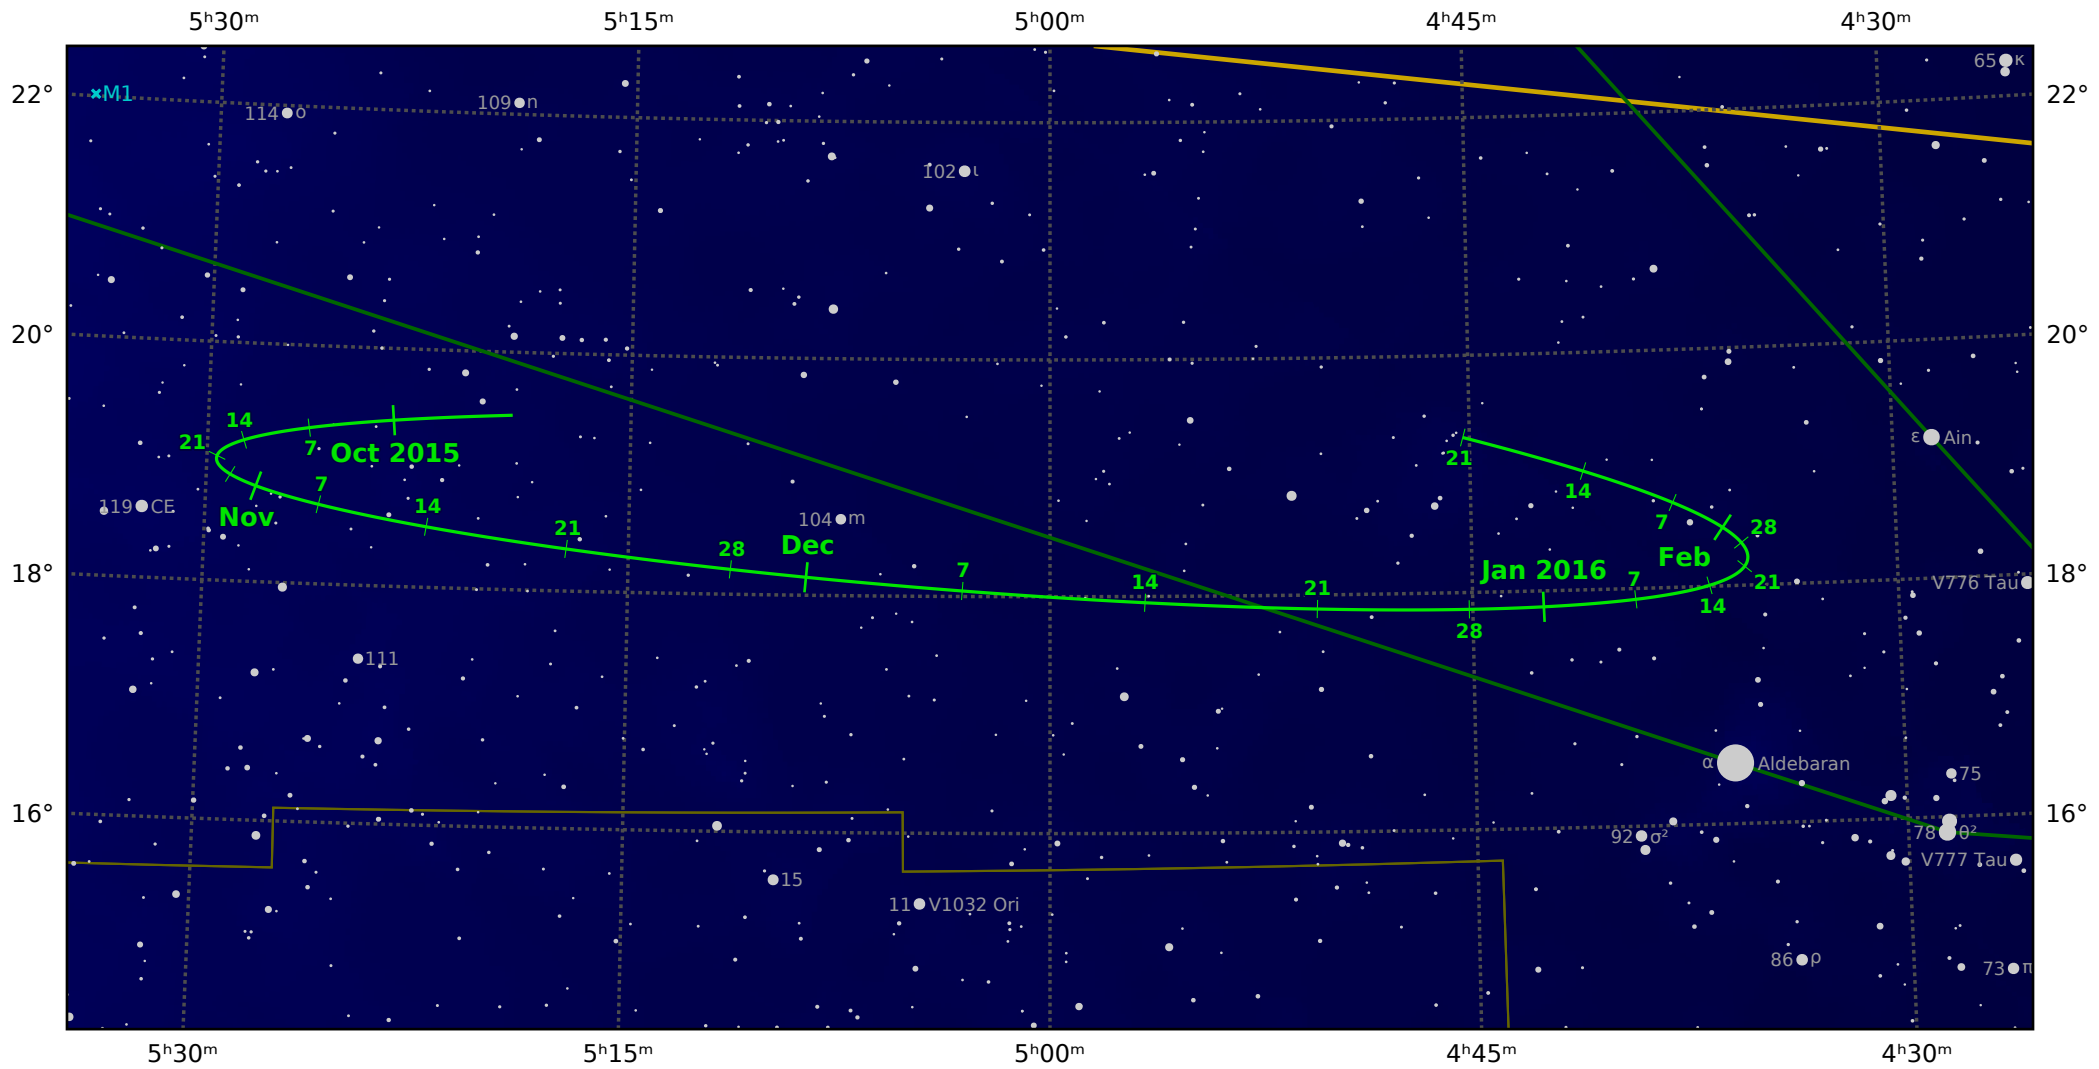

The path of Asteroid 16 Psyche around opposition on 8 Dec 2015

© Dominic Ford 2011-2021. Downloaded from <https://in-the-sky.org>