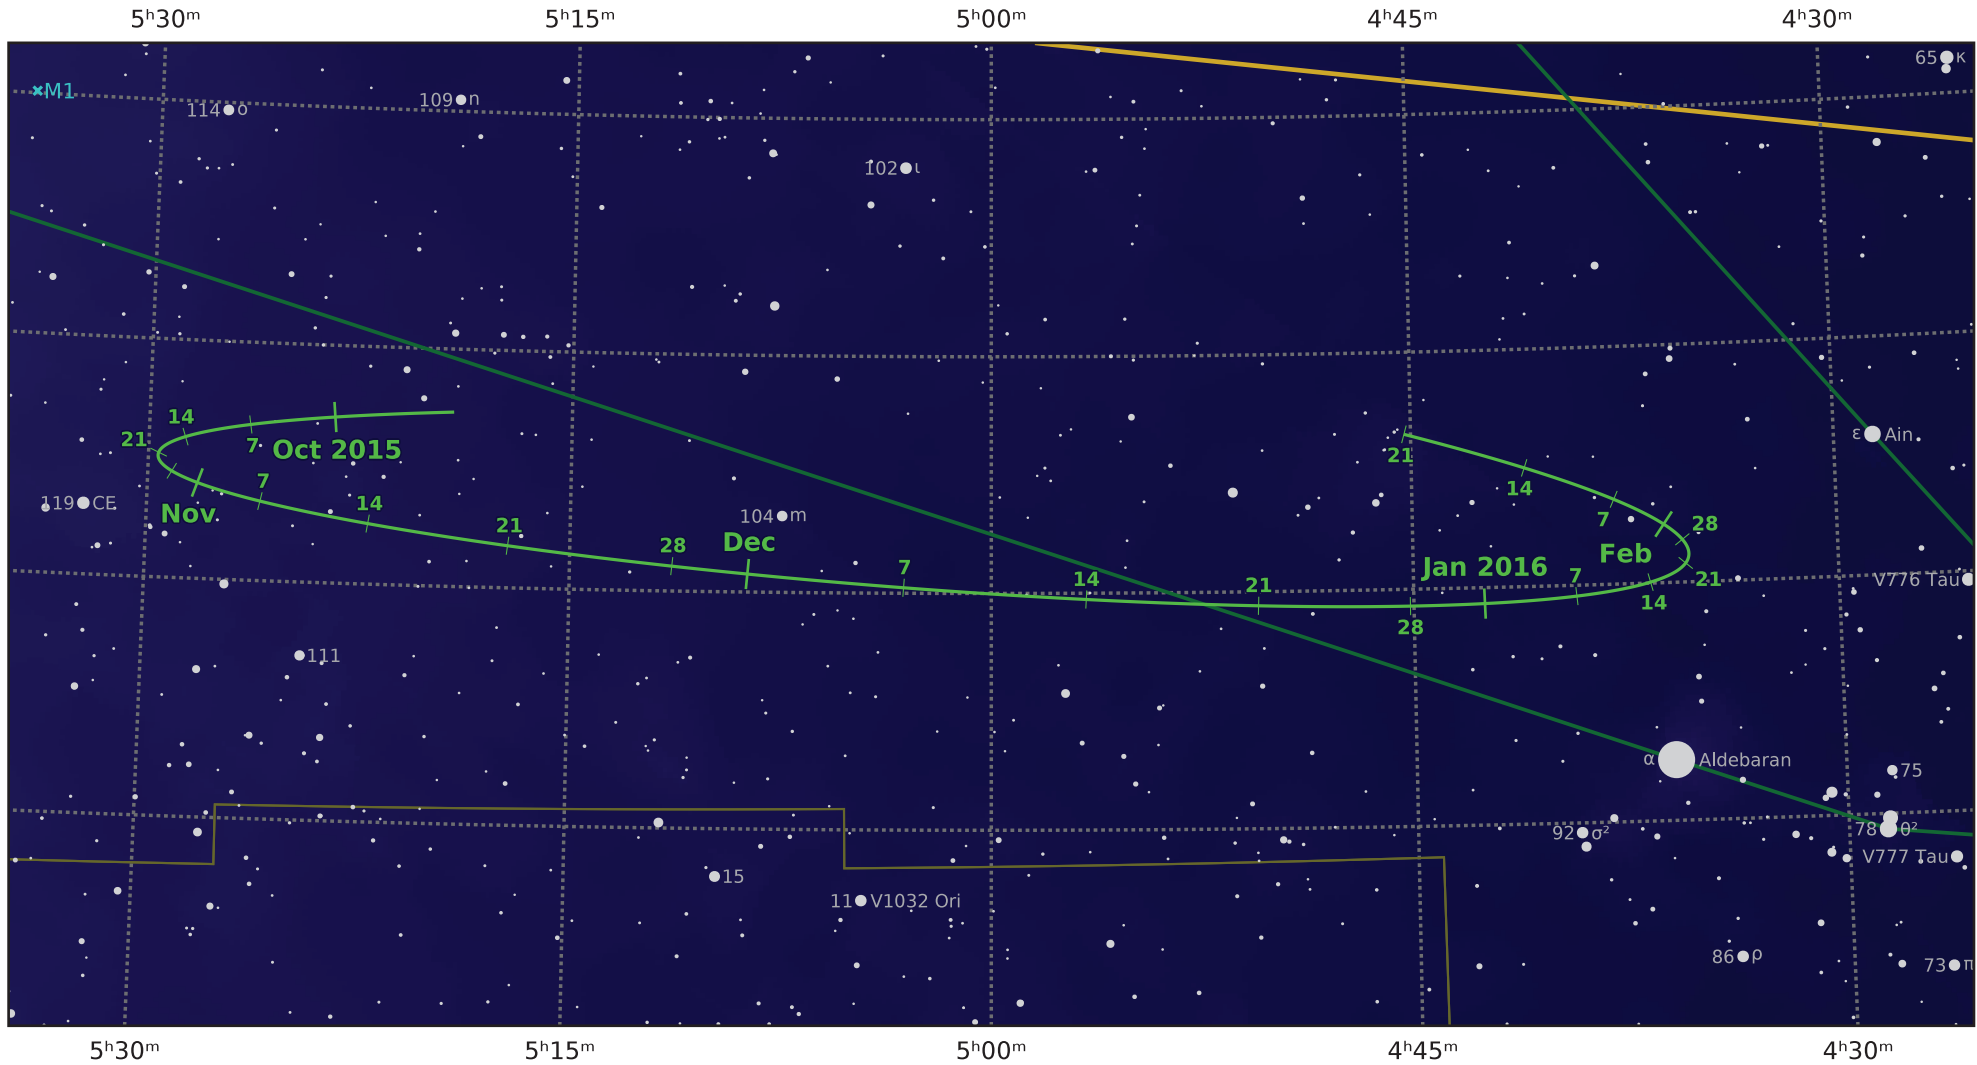

# The path of Asteroid 16 Psyche around opposition on 8 Dec 2015

© Dominic Ford 2011–2021. Downloaded from <https://in-the-sky.org>