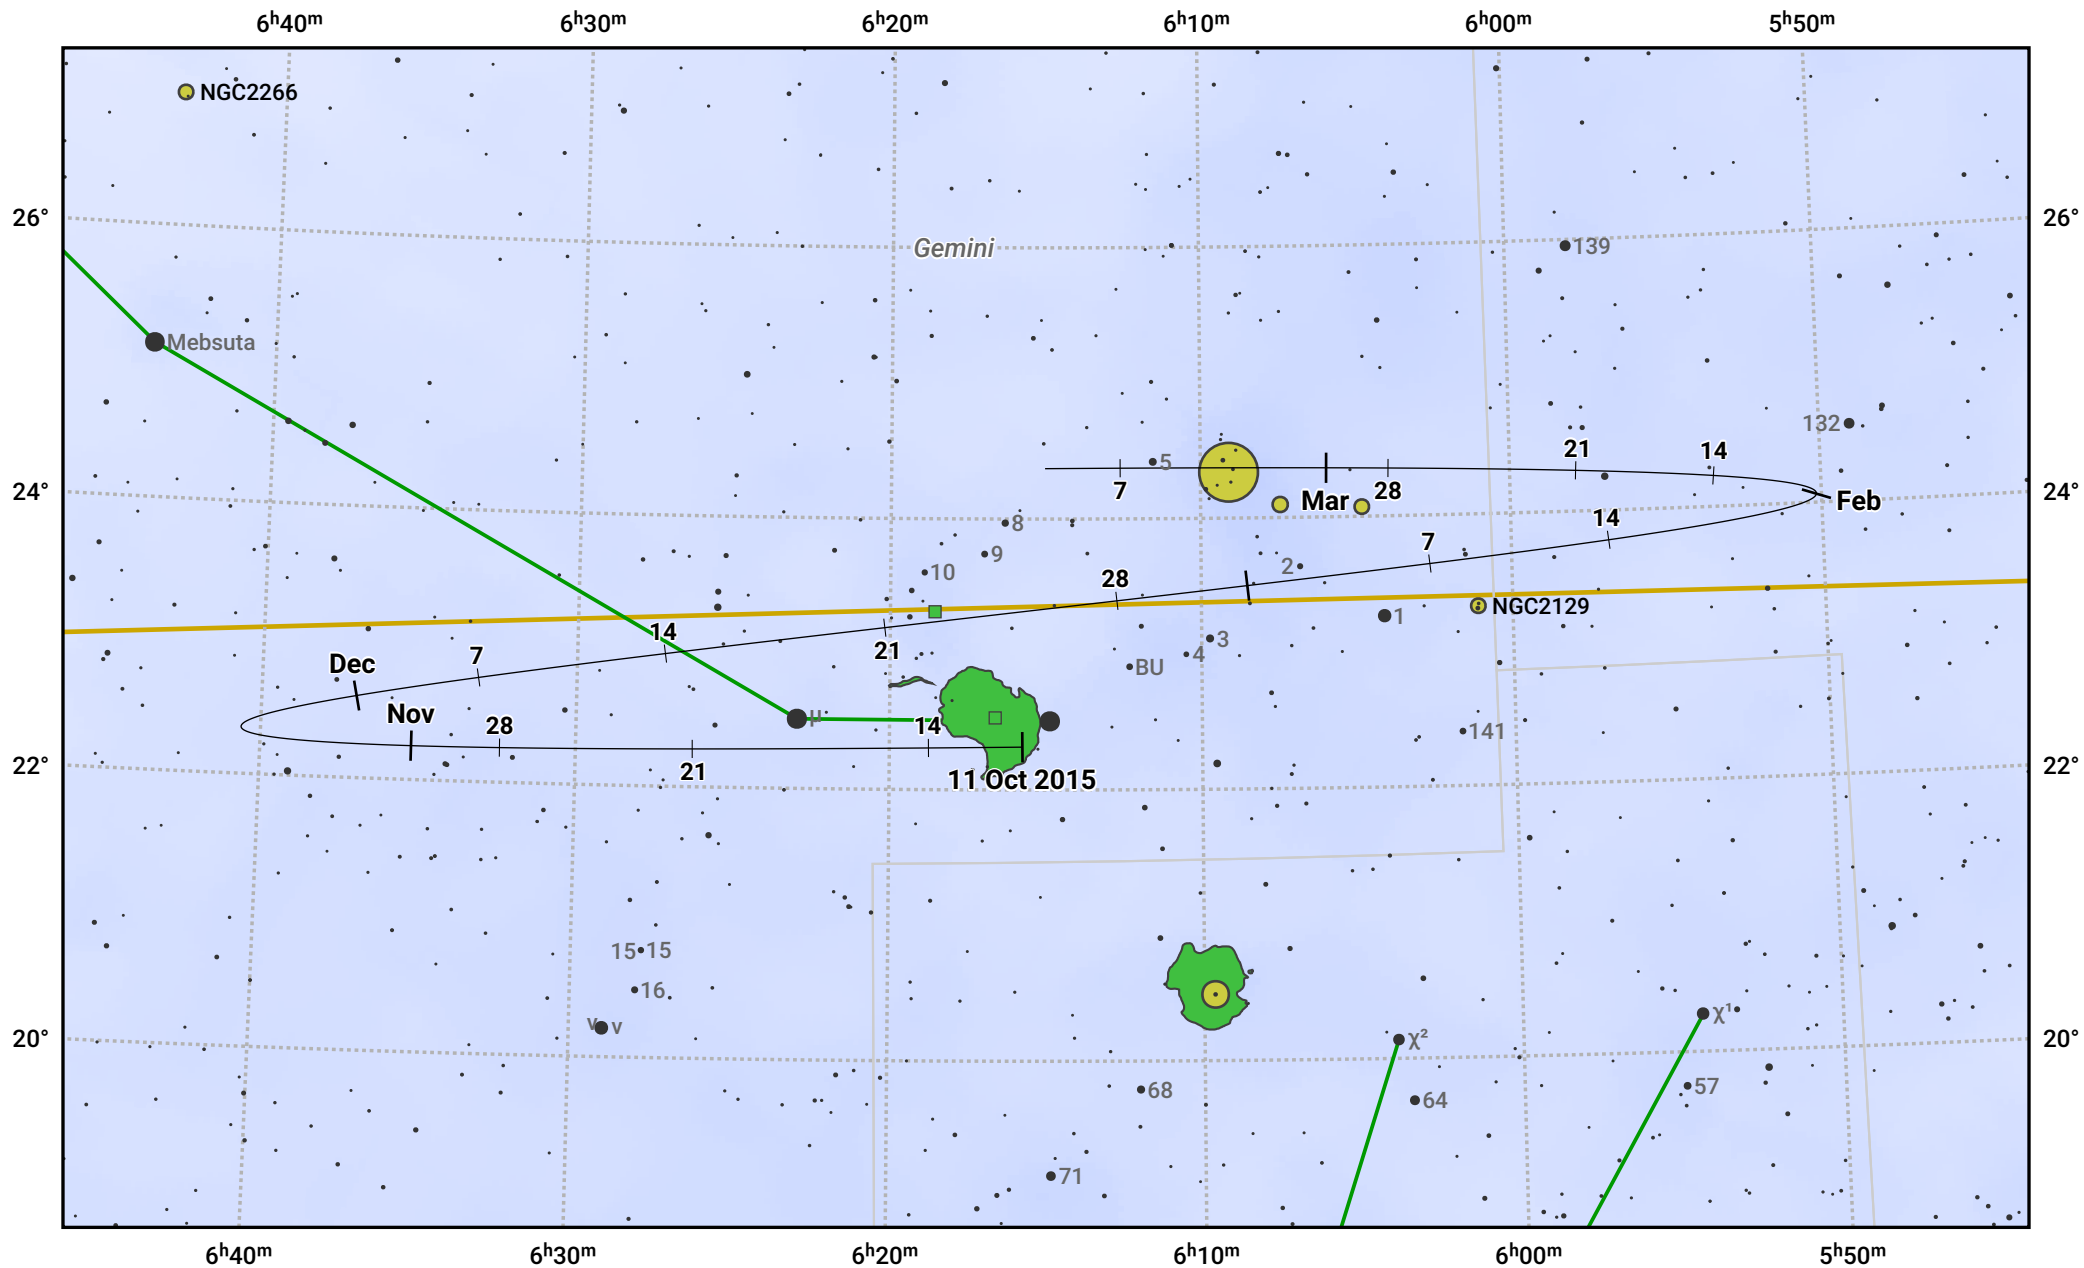

# The path of Asteroid 27 Euterpe around opposition on 25 Dec 2015

© Dominic Ford 2011–2024. Date markers placed at midnight UTC. Downloaded from <https://in-the-sky.org>

Magnitude scale: 9.0 8.0 7.0 6.0 5.0 4.0 3.0 2.0

— Ecliptic Plane

Galaxy Bright nebula Open cluster Globular cluster

Date	Mag	Phase
2015 Nov 1	10.2	95%
2015 Nov 22	9.7	97%
2015 Dec 1	9.4	98%
2015 Dec 23	8.7	100%
2016 Jan 1	8.8	100%
2016 Jan 27	9.7	97%
2016 Feb 1	9.8	97%
2016 Mar 1	10.6	94%
2016 Mar 7	10.7	94%