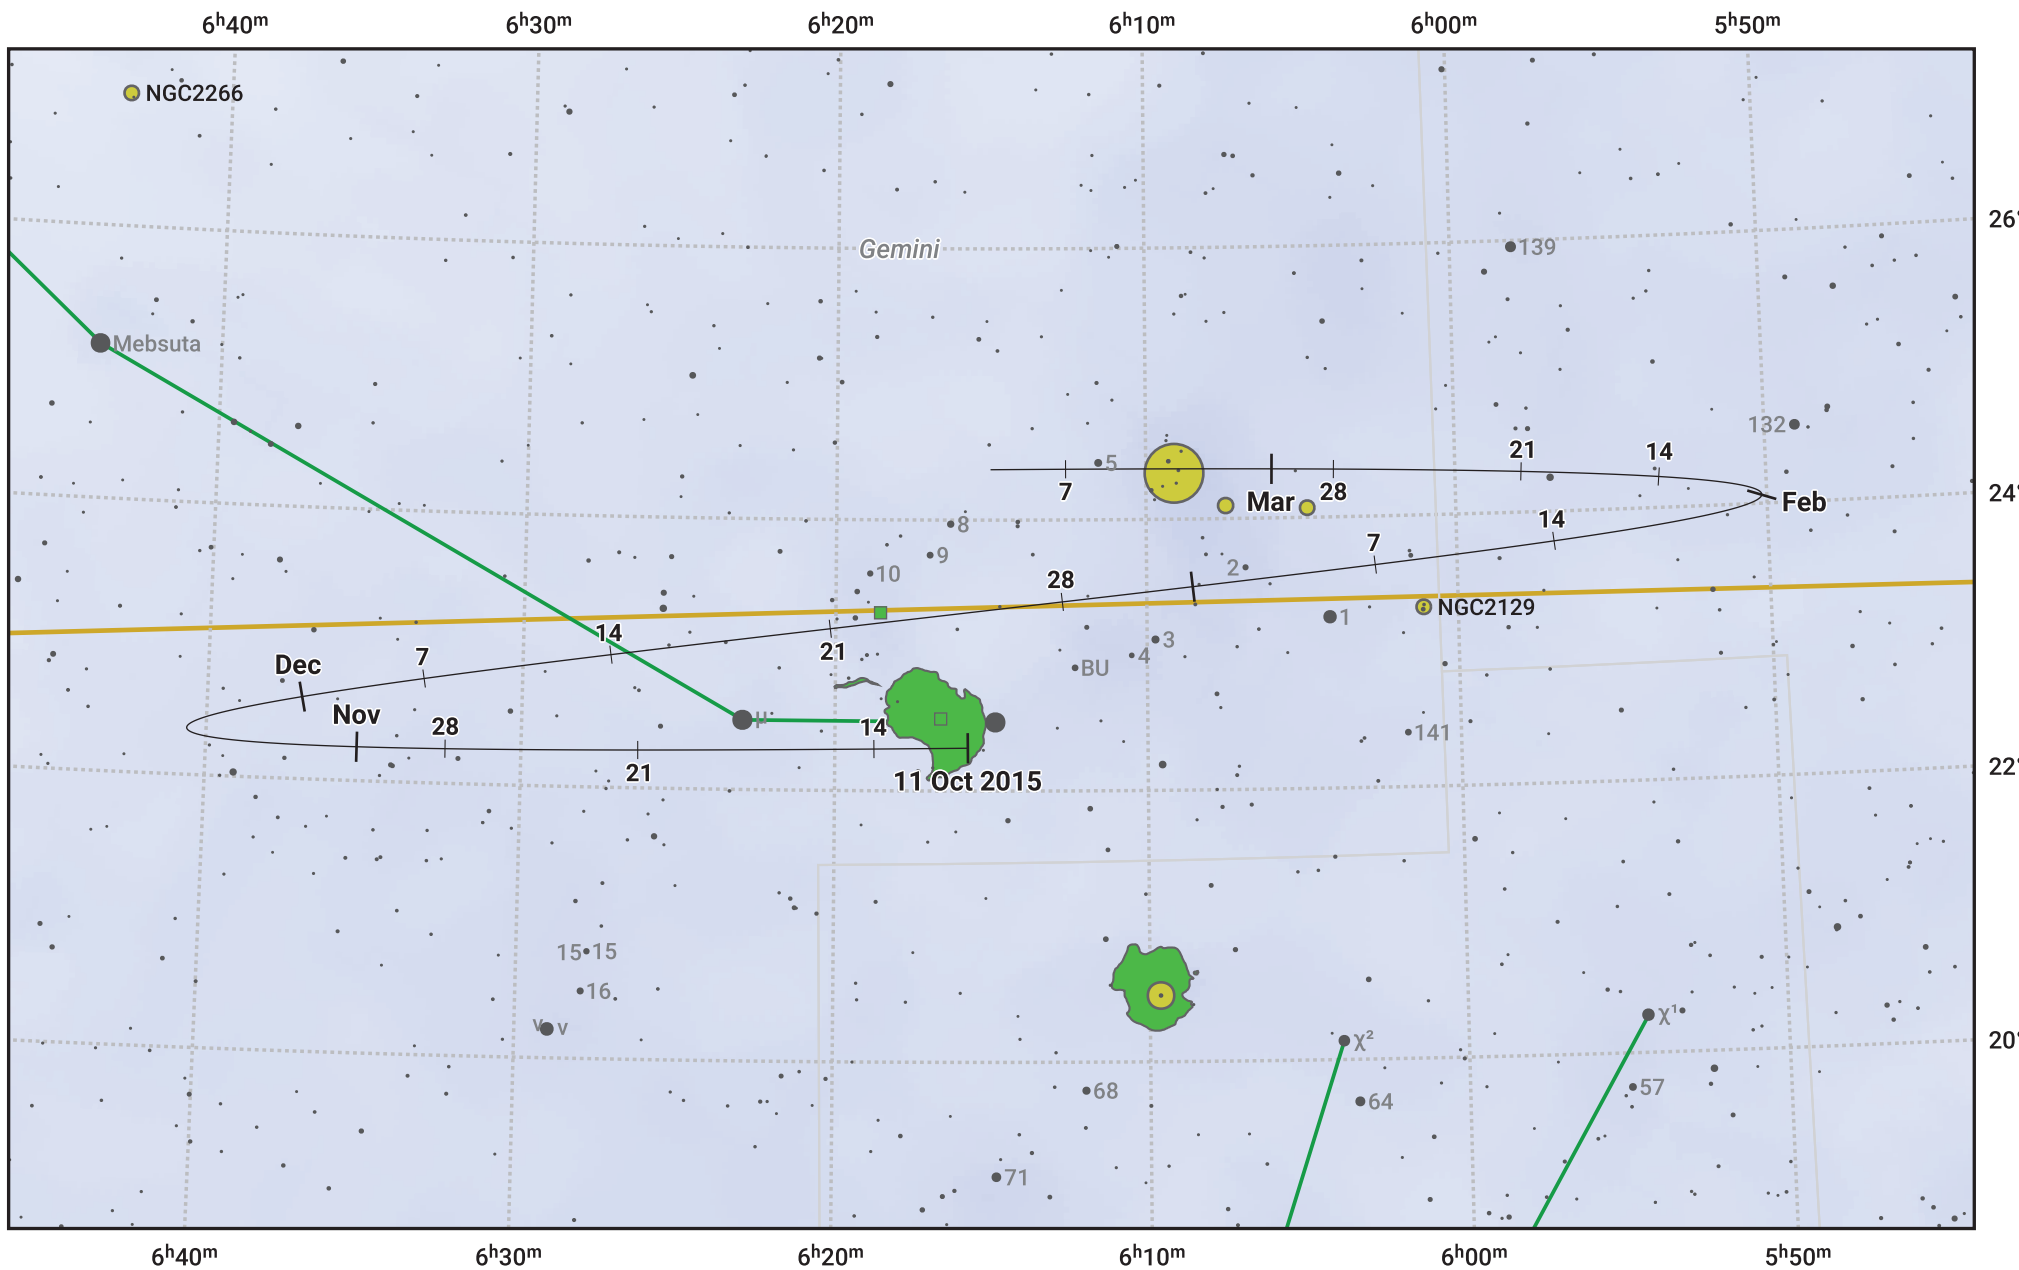

The path of Asteroid 27 Euterpe around opposition on 25 Dec 2015

© Dominic Ford 2011–2024. Date markers placed at midnight UTC. Downloaded from <https://in-the-sky.org>

Magnitude scale: · 9.0 · 8.0 · 7.0 · 6.0 · 5.0 · 4.0 · 3.0 · 2.0

— Ecliptic Plane

- Galaxy
- Bright nebula
- Open cluster
- Globular cluster

Date	Mag	Phase
2015 Nov 1	10.2	95%
2015 Nov 22	9.7	97%
2015 Dec 1	9.4	98%
2015 Dec 23	8.7	100%
2016 Jan 1	8.8	100%
2016 Jan 27	9.7	97%
2016 Feb 1	9.8	97%
2016 Mar 1	10.6	94%
2016 Mar 7	10.7	94%