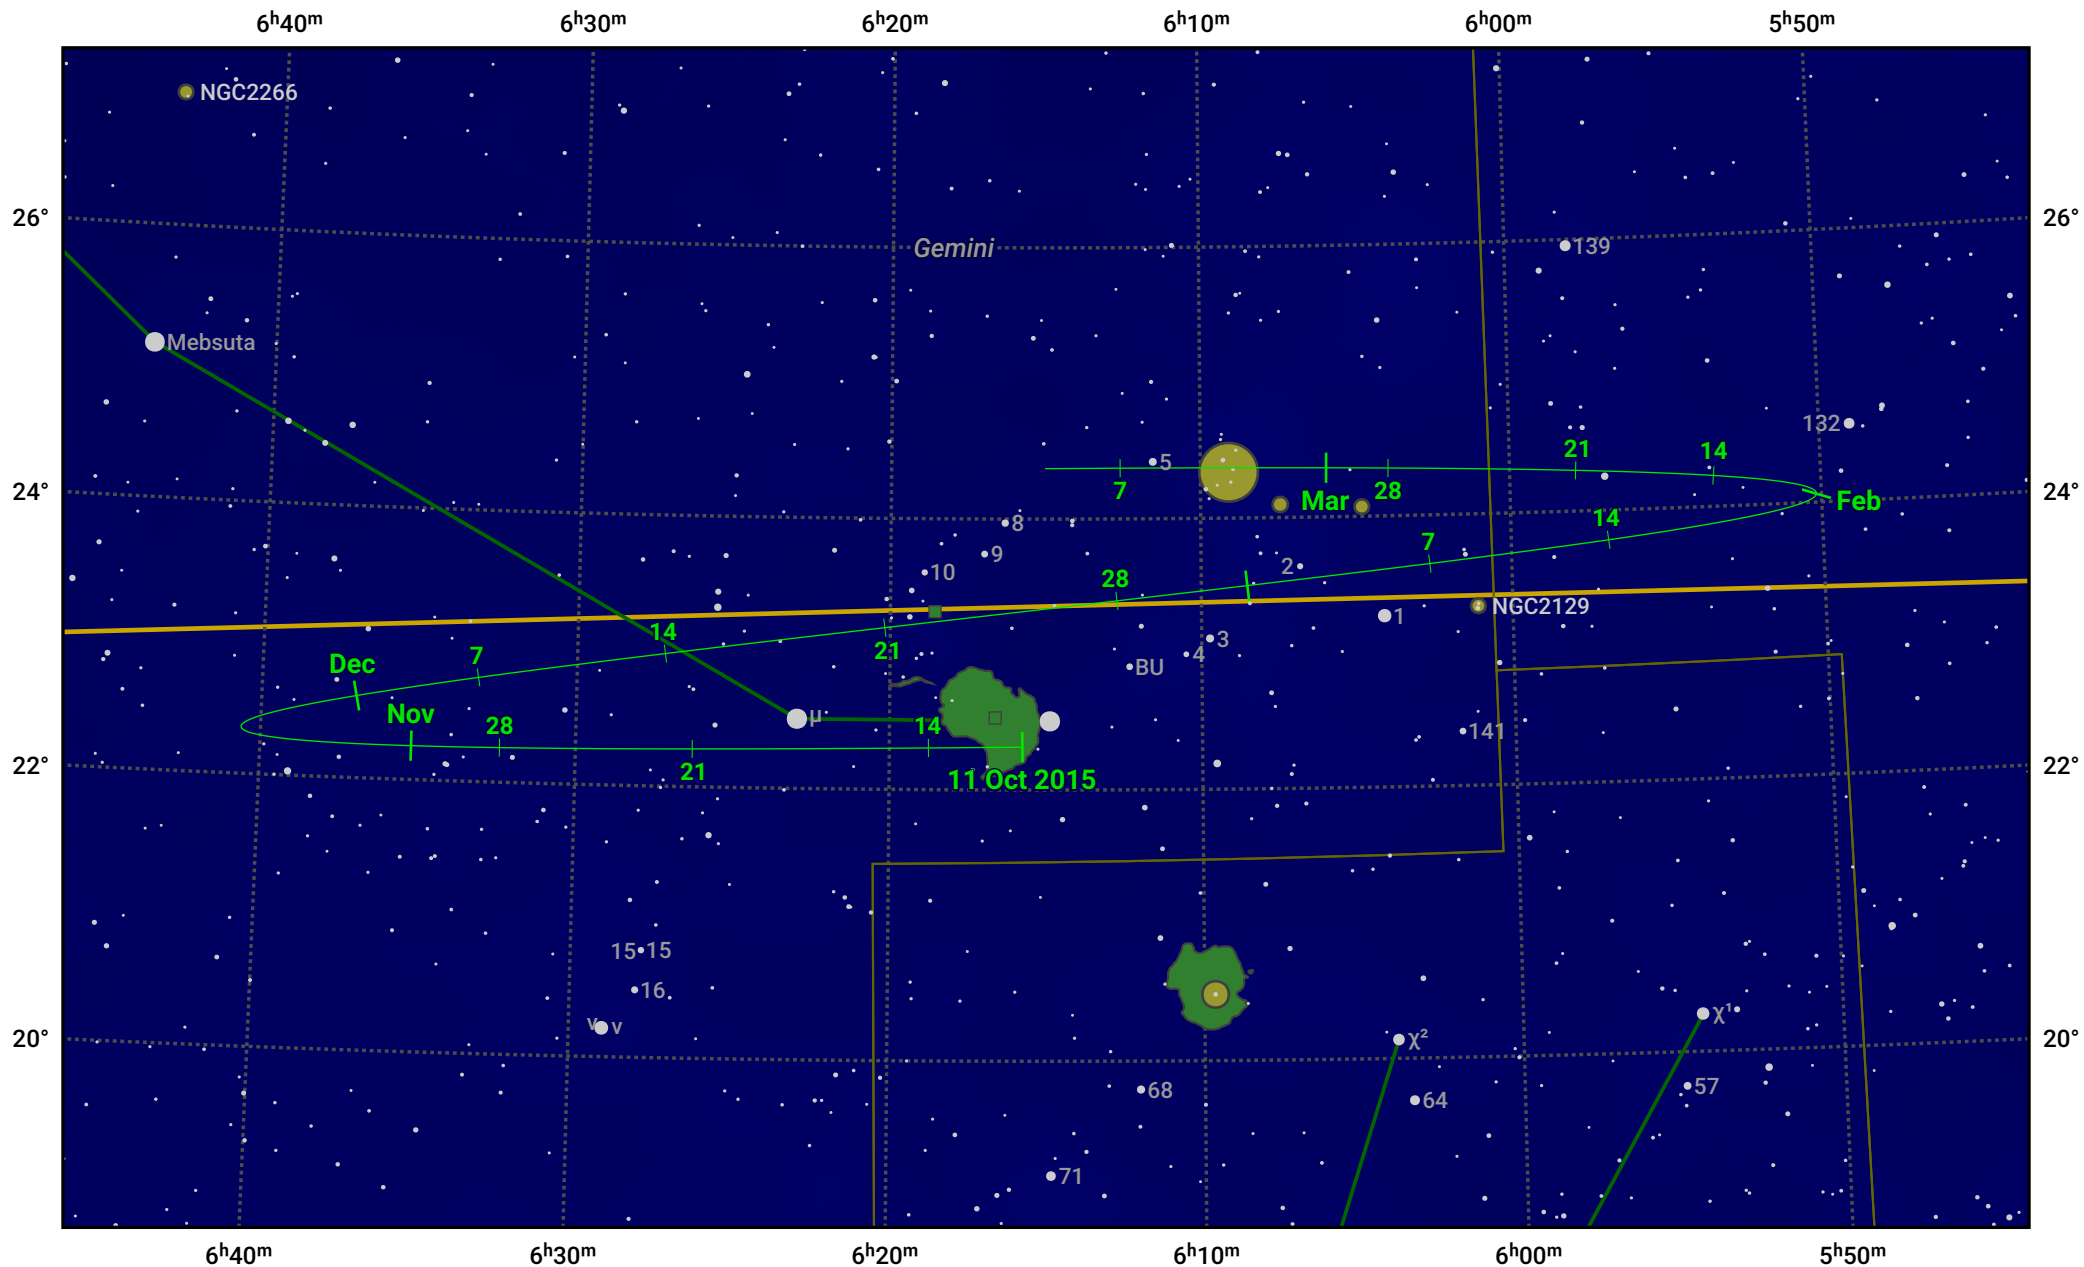

The path of Asteroid 27 Euterpe around opposition on 25 Dec 2015

© Dominic Ford 2011–2024. Date markers placed at midnight UTC. Downloaded from <https://in-the-sky.org>

Magnitude scale: 9.0 8.0 7.0 6.0 5.0 4.0 3.0 2.0

— Ecliptic Plane

Galaxy Bright nebula Open cluster Globular cluster

Date	Mag	Phase
2015 Nov 1	10.2	95%
2015 Nov 22	9.7	97%
2015 Dec 1	9.4	98%
2015 Dec 23	8.7	100%
2016 Jan 1	8.8	100%
2016 Jan 27	9.7	97%
2016 Feb 1	9.8	97%
2016 Mar 1	10.6	94%
2016 Mar 7	10.7	94%