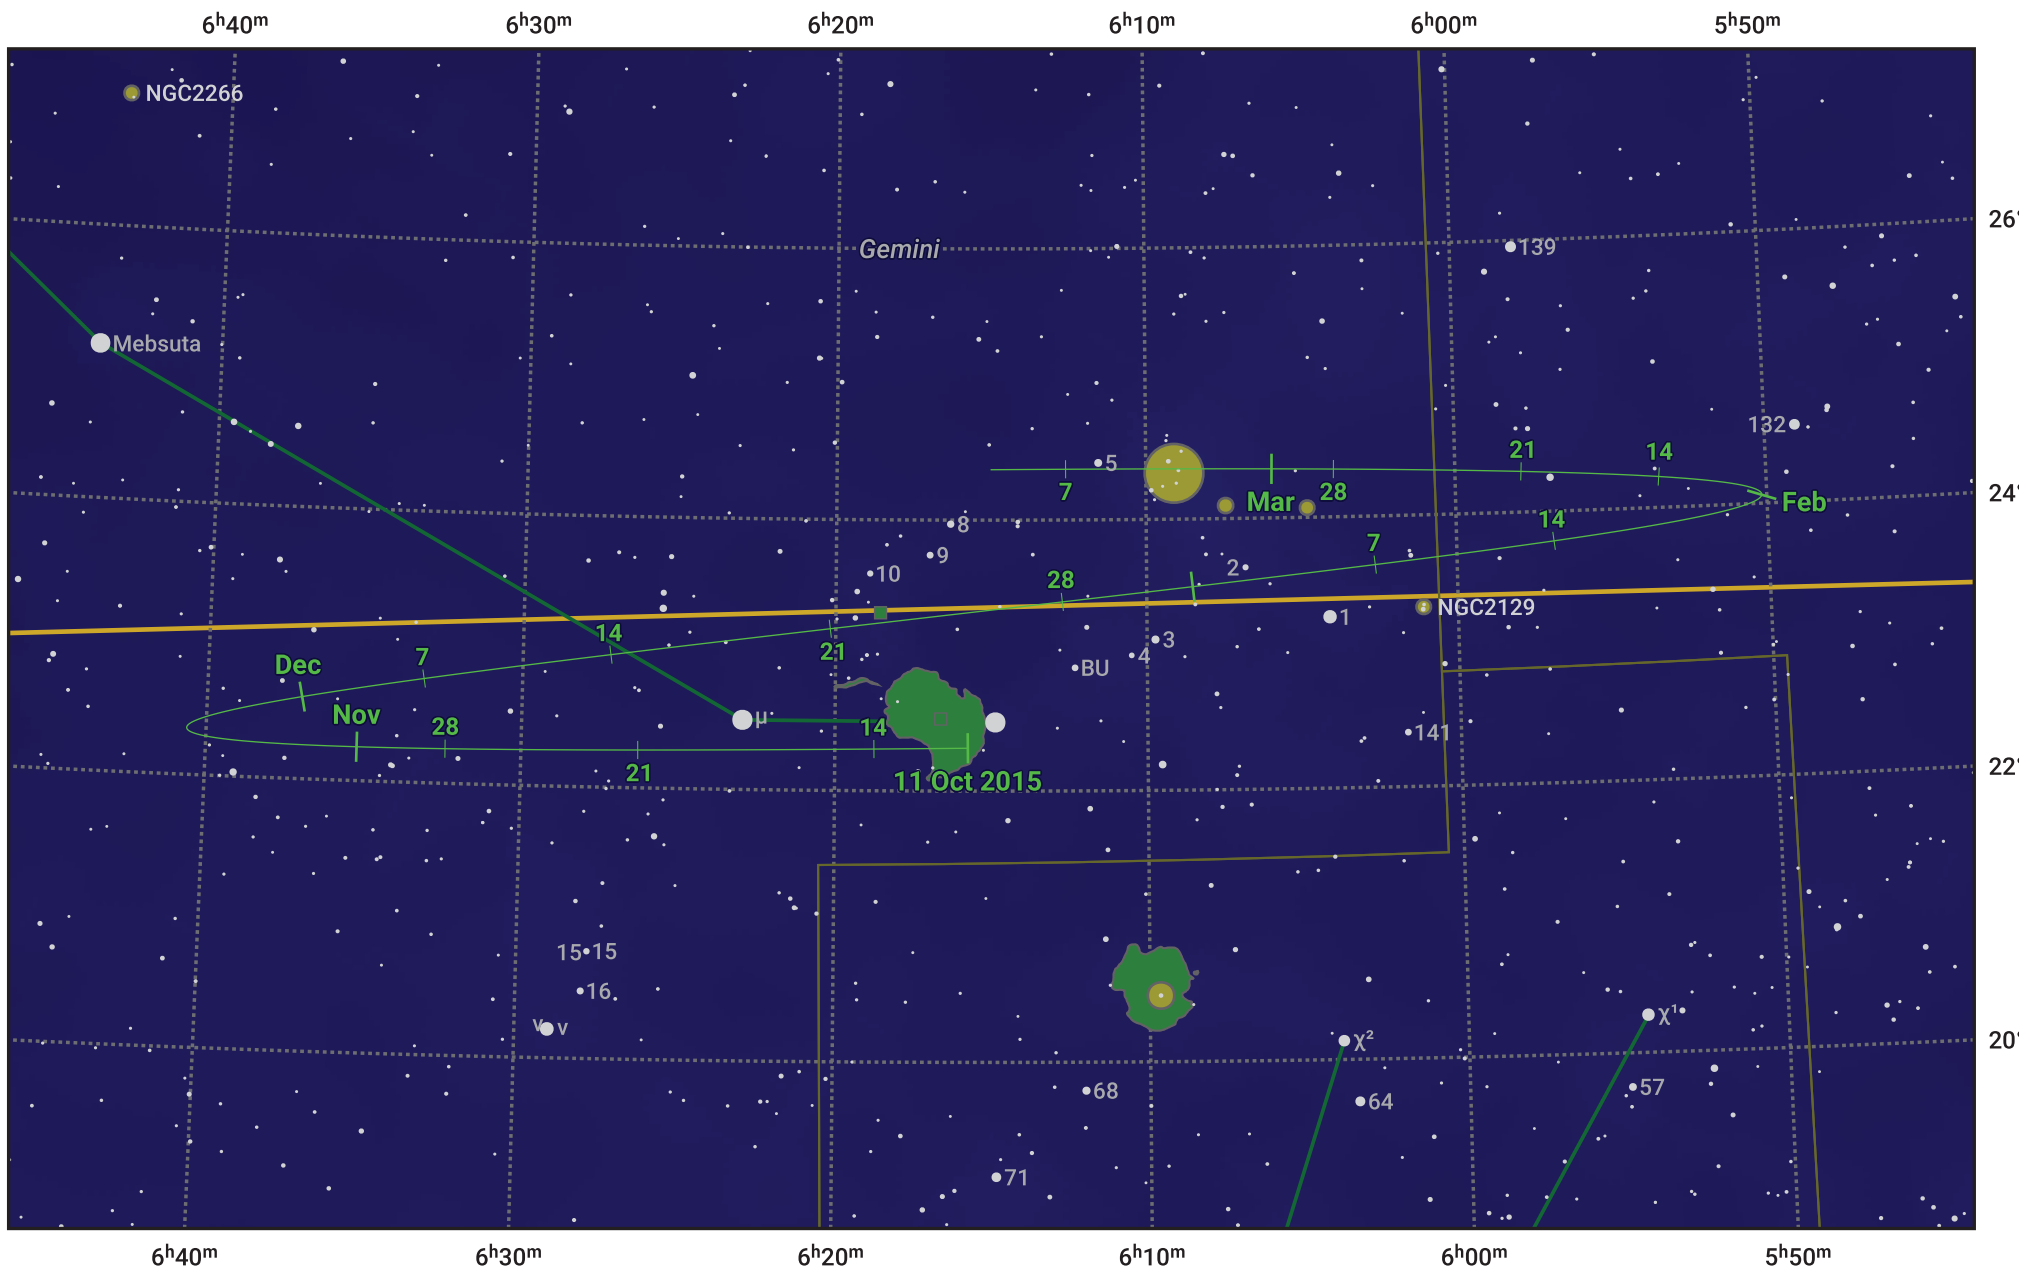

The path of Asteroid 27 Euterpe around opposition on 25 Dec 2015

© Dominic Ford 2011–2024. Date markers placed at midnight UTC. Downloaded from <https://in-the-sky.org>

Magnitude scale: 9.0 8.0 7.0 6.0 5.0 4.0 3.0 2.0

— Ecliptic Plane

Galaxy Bright nebula Open cluster Globular cluster

| Date | Mag | Phase |
|-------------|------|-------|
| 2015 Nov 1 | 10.2 | 95% |
| 2015 Nov 22 | 9.7 | 97% |
| 2015 Dec 1 | 9.4 | 98% |
| 2015 Dec 23 | 8.7 | 100% |
| 2016 Jan 1 | 8.8 | 100% |
| 2016 Jan 27 | 9.7 | 97% |
| 2016 Feb 1 | 9.8 | 97% |
| 2016 Mar 1 | 10.6 | 94% |
| 2016 Mar 7 | 10.7 | 94% |