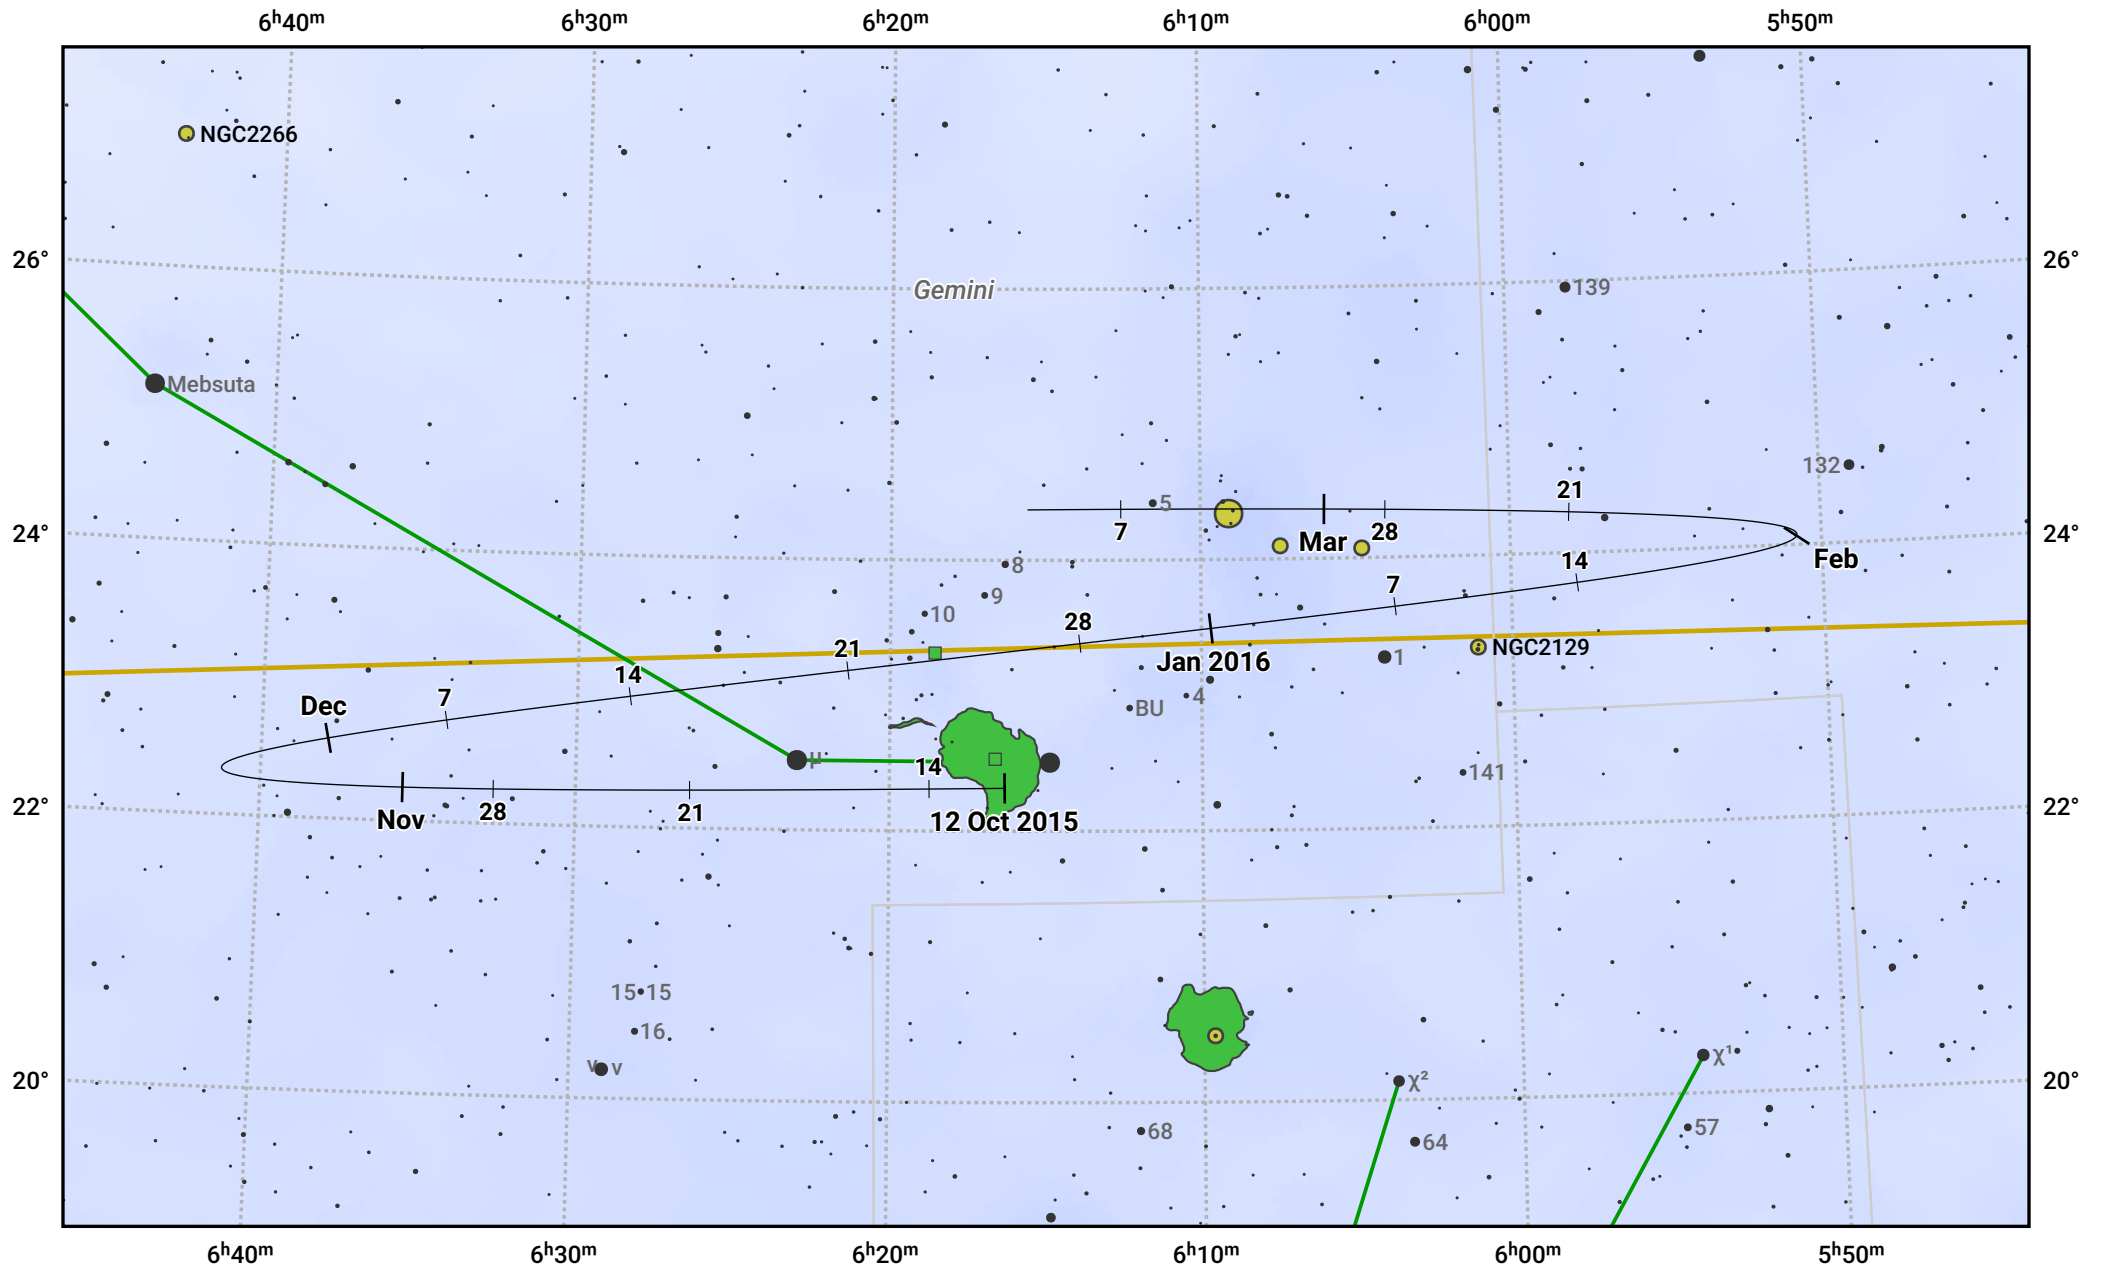

The path of Asteroid 27 Euterpe around opposition on 26 Dec 2015

© Dominic Ford 2011–2024. Date markers placed at midnight UTC. Downloaded from <https://in-the-sky.org>

Magnitude scale: · 9.0 · 8.0 · 7.0 · 6.0 · 5.0 · 4.0 · 3.0 · 2.0

— Ecliptic Plane

Galaxy Bright nebula Open cluster Globular cluster

Date	Mag	Phase
2015 Nov 1	10.2	95%
2015 Nov 23	9.7	97%
2015 Dec 1	9.4	98%
2015 Dec 24	8.6	100%
2016 Jan 1	8.8	100%
2016 Jan 27	9.7	98%
2016 Feb 1	9.8	97%
2016 Mar 1	10.5	94%
2016 Mar 7	10.7	94%