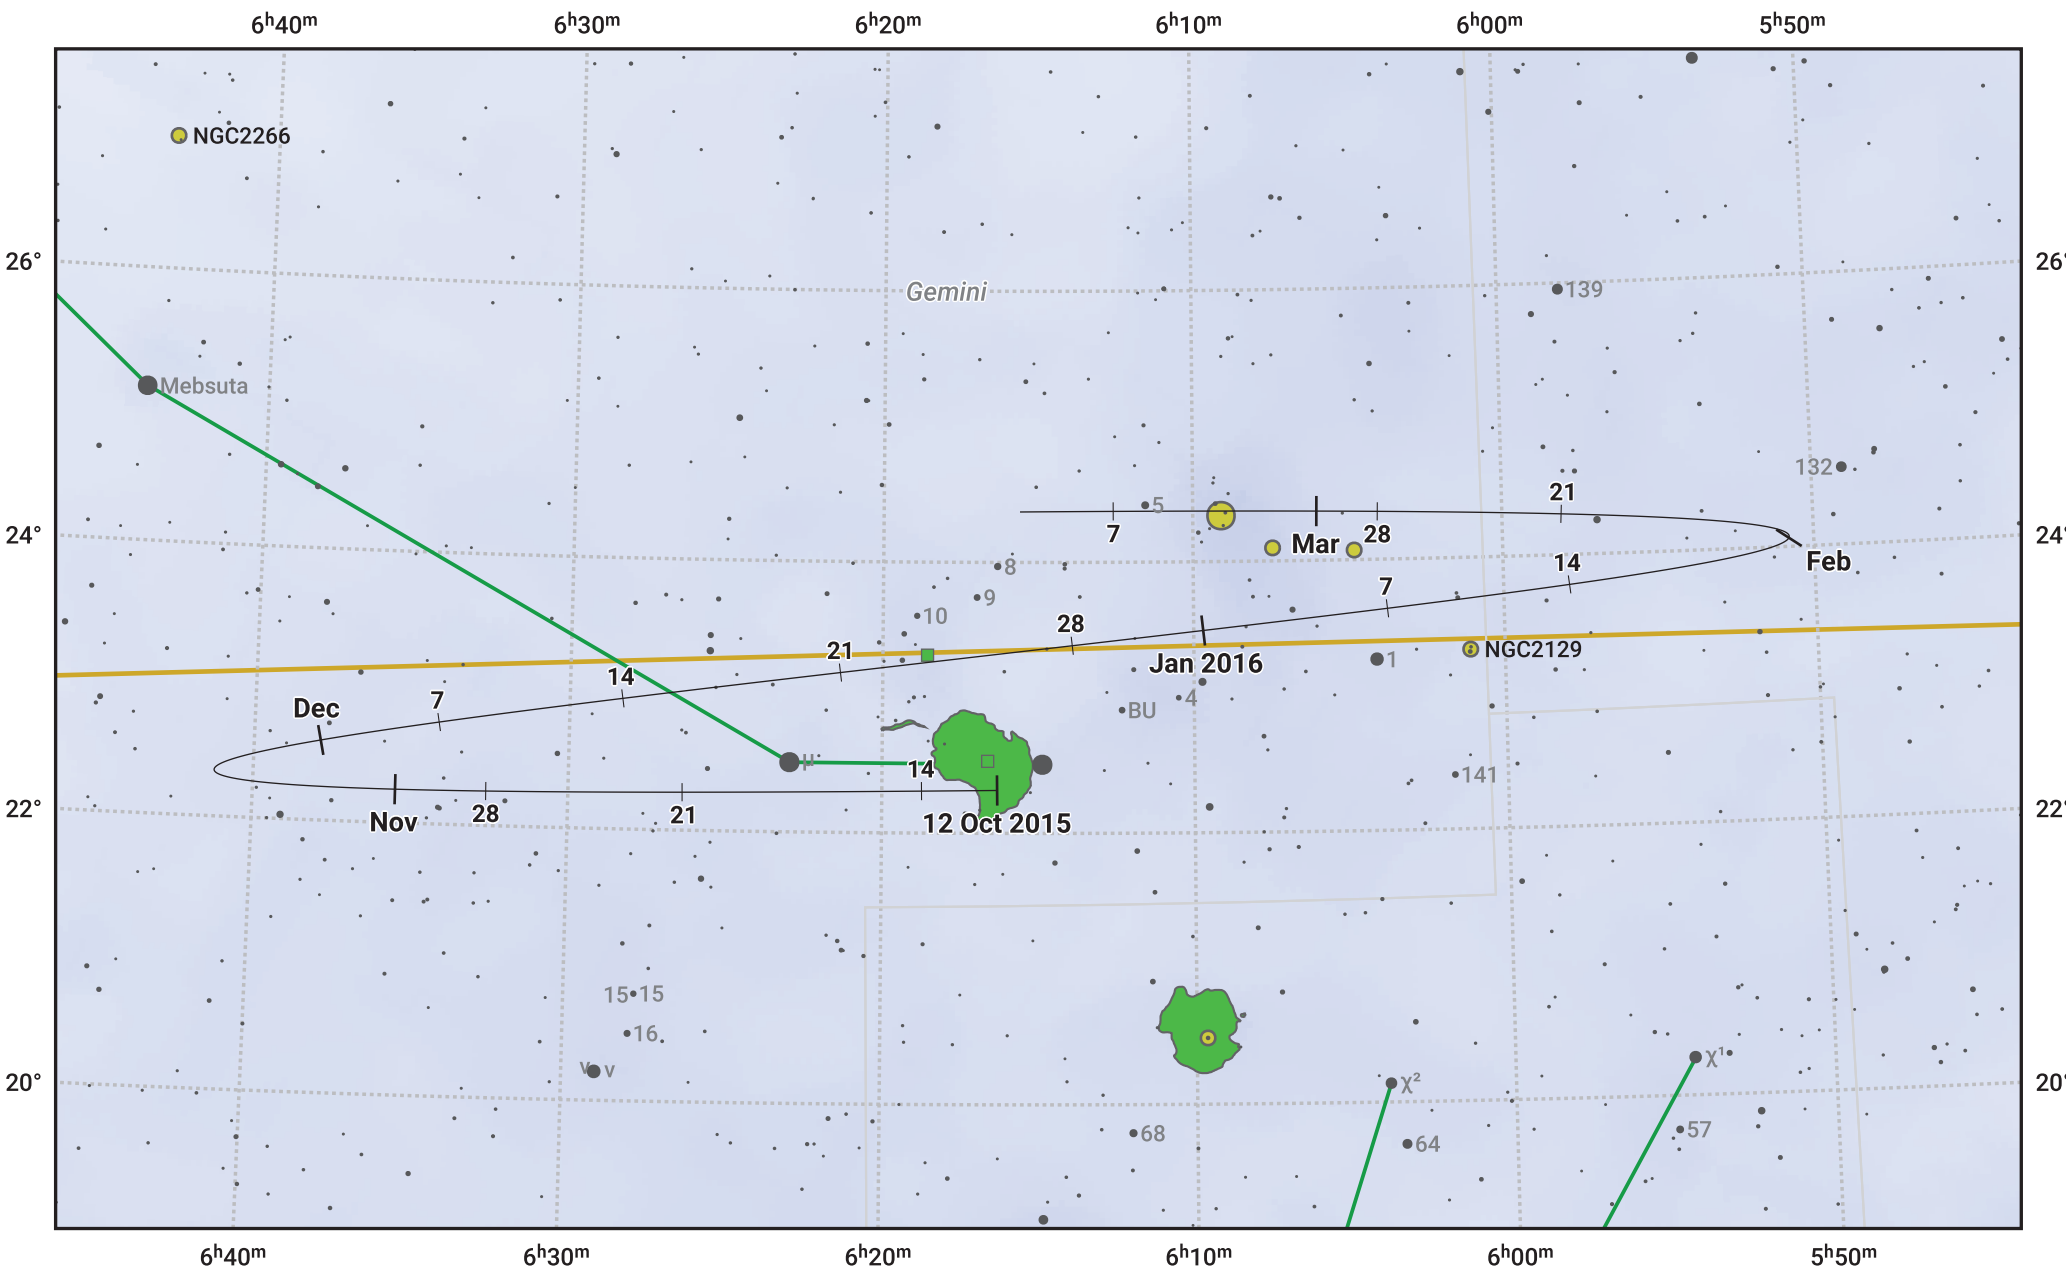

The path of Asteroid 27 Euterpe around opposition on 26 Dec 2015

© Dominic Ford 2011–2024. Date markers placed at midnight UTC. Downloaded from <https://in-the-sky.org>

Magnitude scale: · 9.0 · 8.0 · 7.0 · 6.0 · 5.0 · 4.0 · 3.0 · 2.0

— Ecliptic Plane

Galaxy Bright nebula Open cluster Globular cluster

Date	Mag	Phase
2015 Nov 1	10.2	95%
2015 Nov 23	9.7	97%
2015 Dec 1	9.4	98%
2015 Dec 24	8.6	100%
2016 Jan 1	8.8	100%
2016 Jan 27	9.7	98%
2016 Feb 1	9.8	97%
2016 Mar 1	10.5	94%
2016 Mar 7	10.7	94%