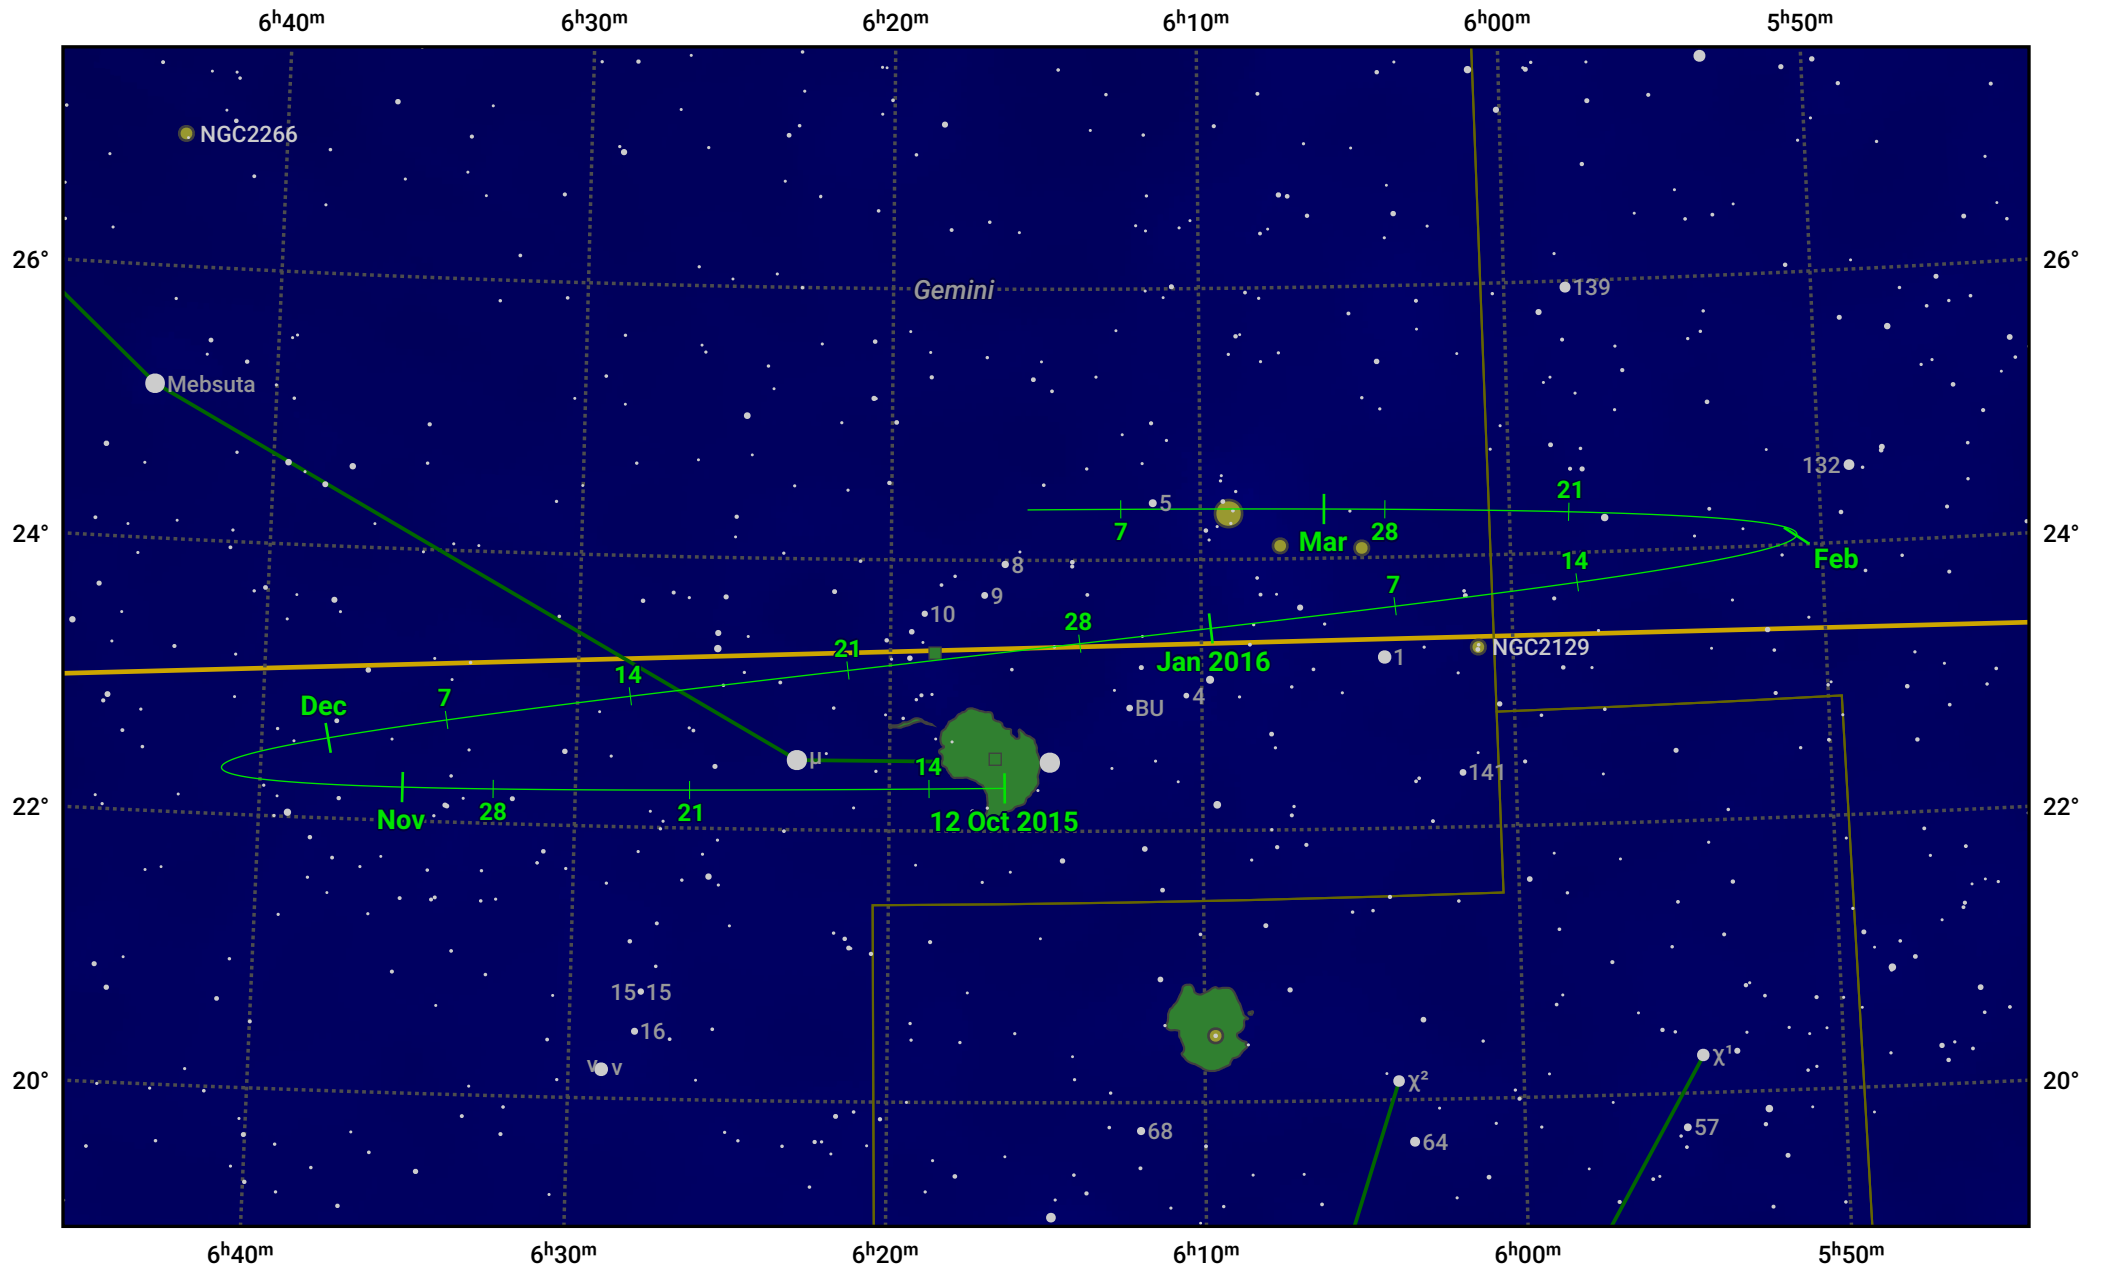

# The path of Asteroid 27 Euterpe around opposition on 26 Dec 2015

© Dominic Ford 2011–2024. Date markers placed at midnight UTC. Downloaded from <https://in-the-sky.org>

Magnitude scale: · 9.0 · 8.0 · 7.0 · 6.0 · 5.0 · 4.0 · 3.0 · 2.0

— Ecliptic Plane

Galaxy    Bright nebula    Open cluster    Globular cluster

Date	Mag	Phase
2015 Nov 1	10.2	95%
2015 Nov 23	9.7	97%
2015 Dec 1	9.4	98%
2015 Dec 24	8.6	100%
2016 Jan 1	8.8	100%
2016 Jan 27	9.7	98%
2016 Feb 1	9.8	97%
2016 Mar 1	10.5	94%
2016 Mar 7	10.7	94%