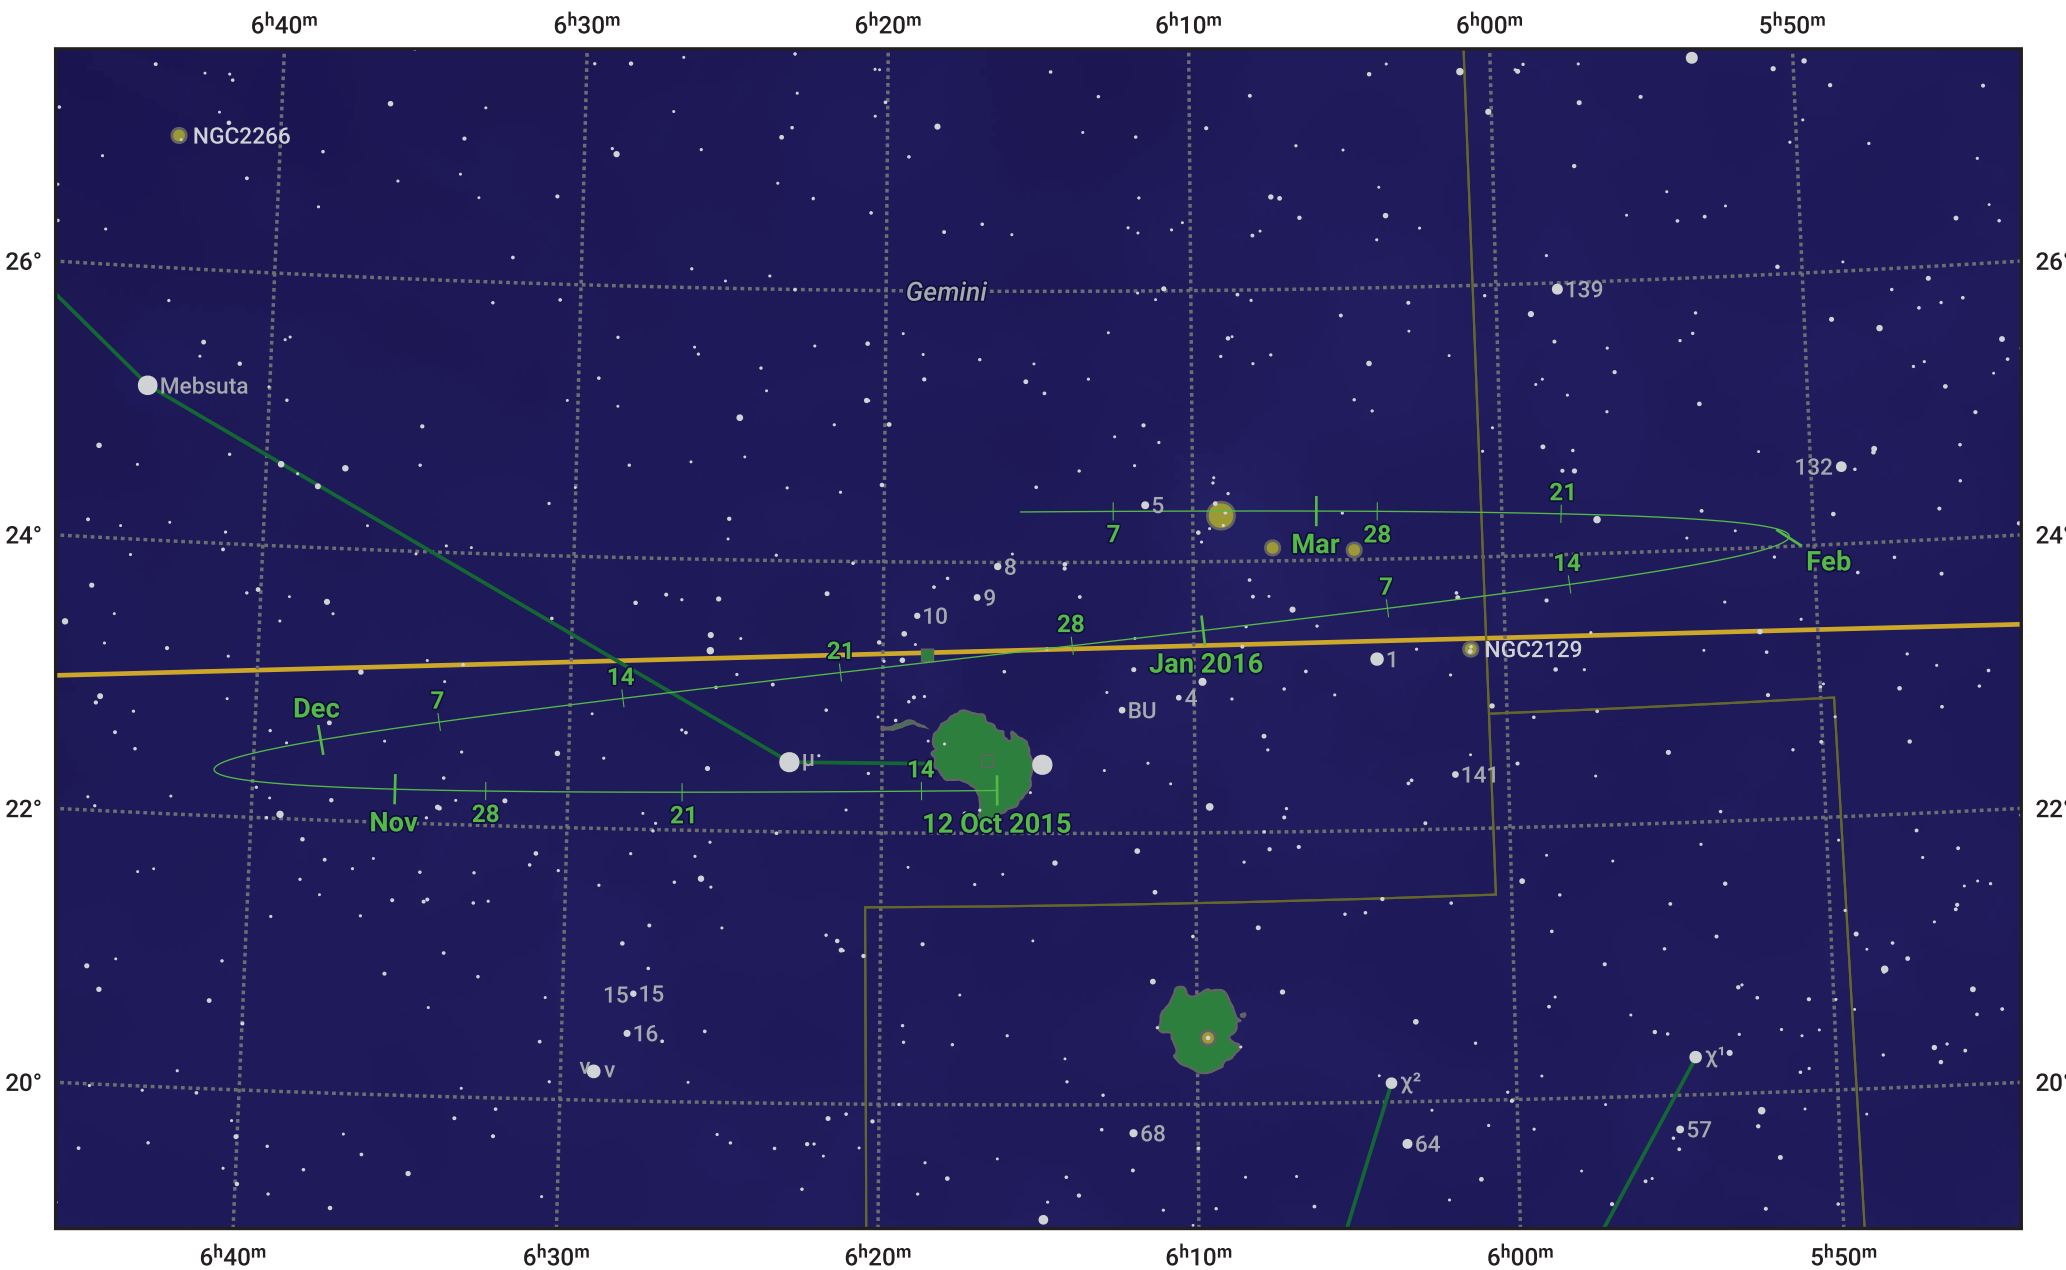

# The path of Asteroid 27 Euterpe around opposition on 26 Dec 2015

© Dominic Ford 2011–2024. Date markers placed at midnight UTC. Downloaded from <https://in-the-sky.org>

Magnitude scale: 9.0 8.0 7.0 6.0 5.0 4.0 3.0 2.0

— Ecliptic Plane

Galaxy    Bright nebula    Open cluster    Globular cluster

Date	Mag	Phase
2015 Nov 1	10.2	95%
2015 Nov 23	9.7	97%
2015 Dec 1	9.4	98%
2015 Dec 24	8.6	100%
2016 Jan 1	8.8	100%
2016 Jan 27	9.7	98%
2016 Feb 1	9.8	97%
2016 Mar 1	10.5	94%
2016 Mar 7	10.7	94%