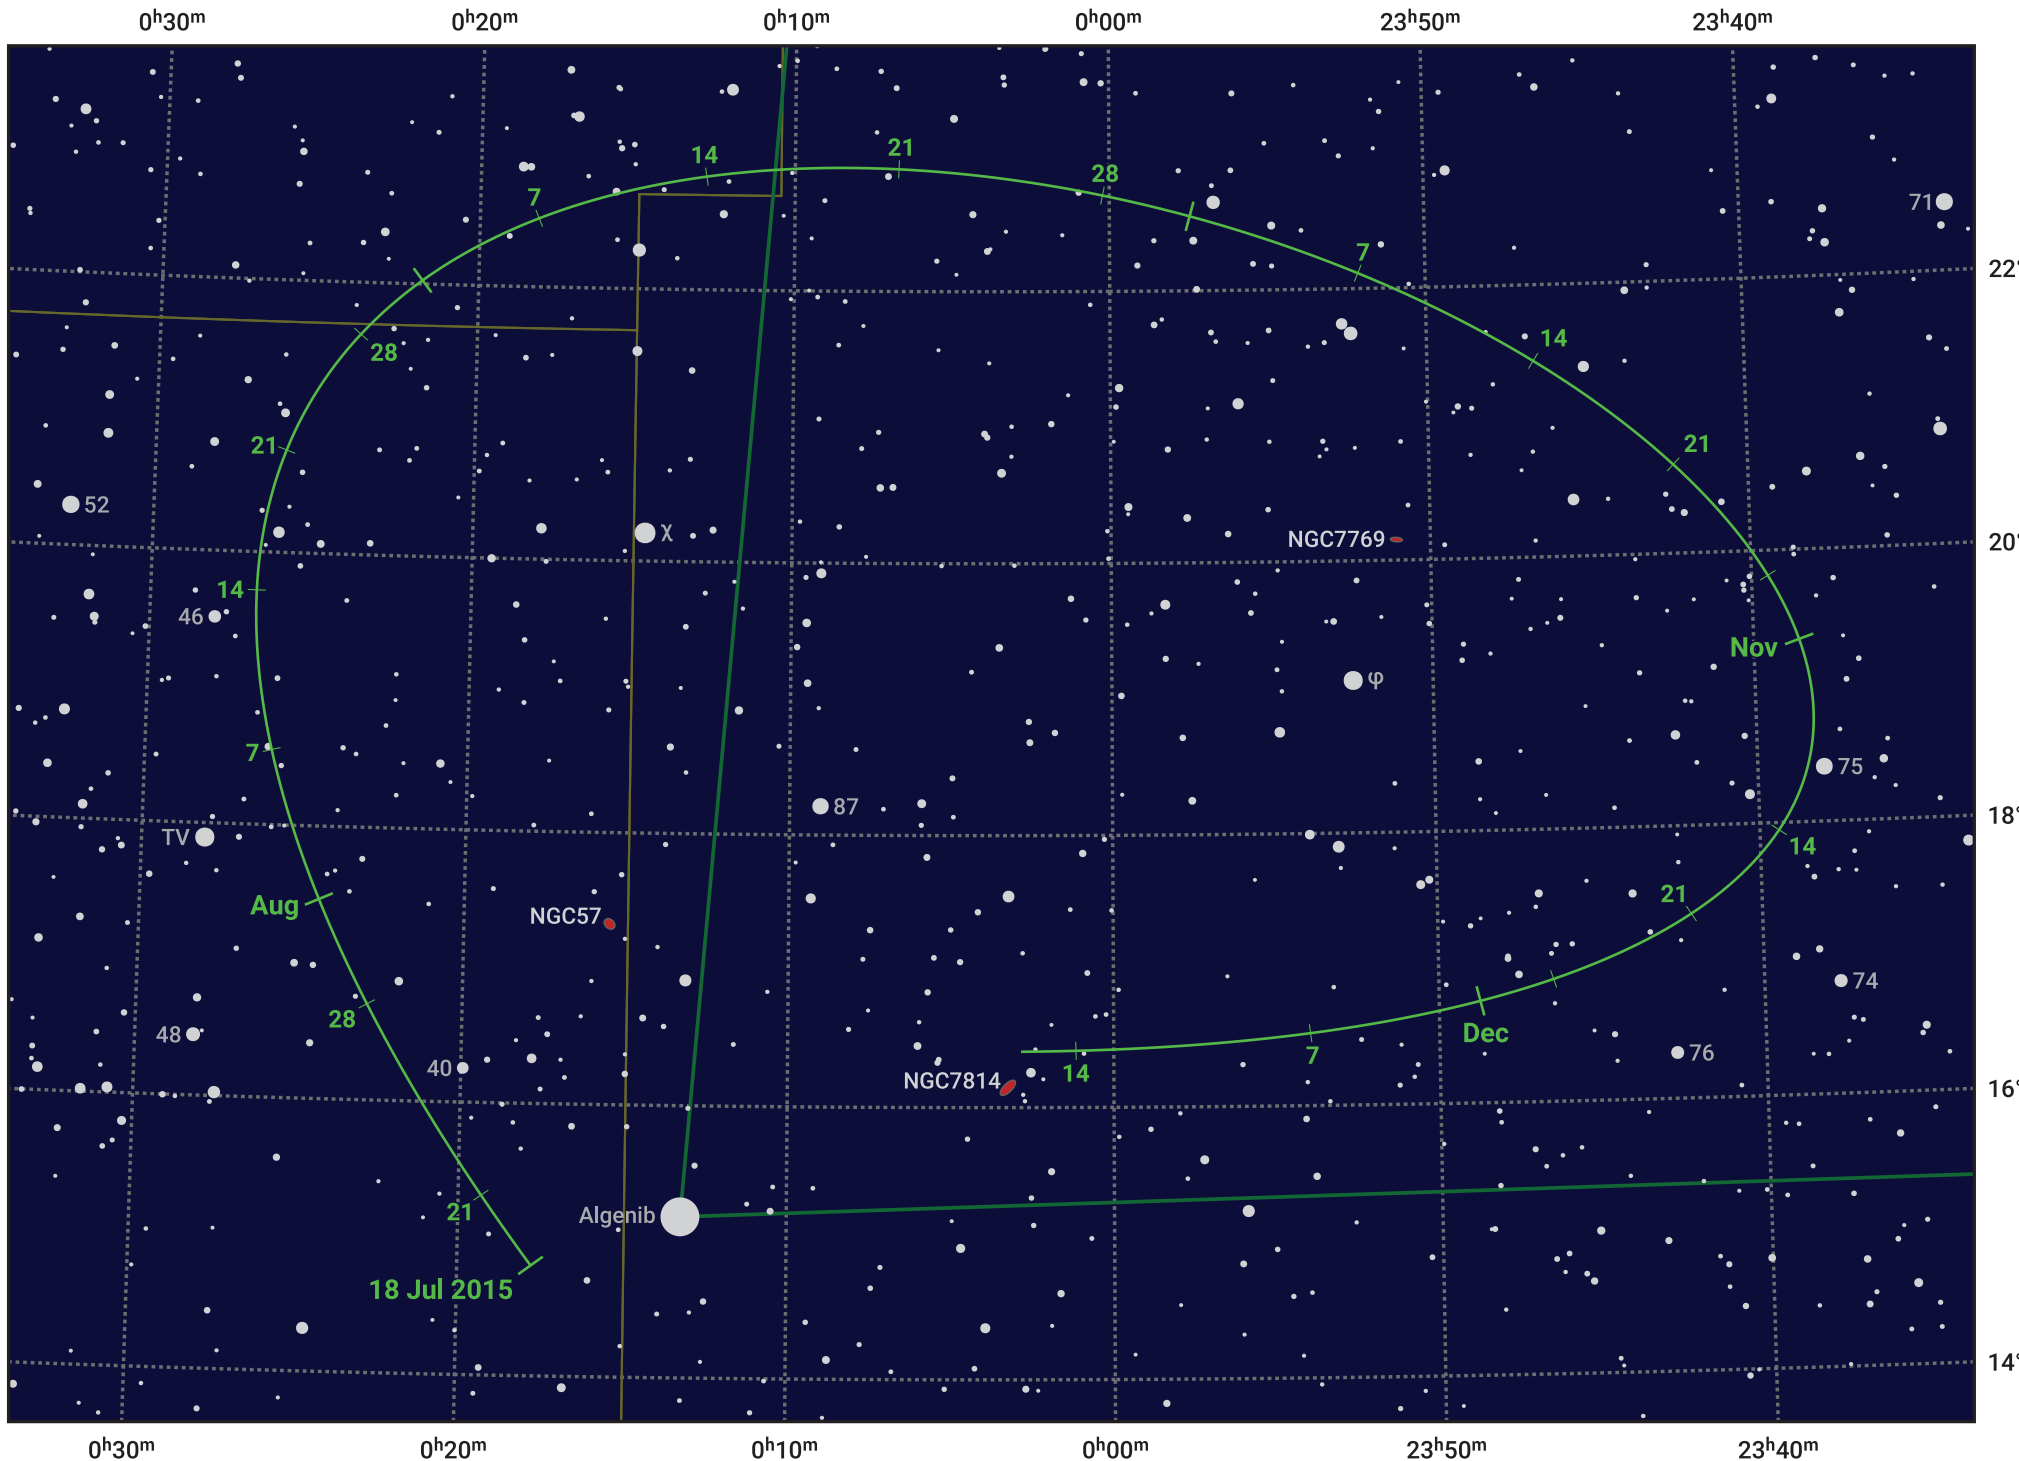

# The path of Asteroid 15 Eunomia around opposition on 1 Oct 2015

© Dominic Ford 2011–2024. Date markers placed at midnight UTC. Downloaded from <https://in-the-sky.org>

Magnitude scale: 10.0 9.0 8.0 7.0 6.0 5.0 4.0 3.0 2.0

Ecliptic Plane

Galaxy Bright nebula Open cluster Globular cluster

Date	Mag	Phase
2015 Aug 1	9.3	96%
2015 Sep 1	8.6	98%
2015 Sep 3	8.6	98%
2015 Oct 1	8.1	99%
2015 Nov 1	8.5	98%
2015 Dec 1	9.1	95%